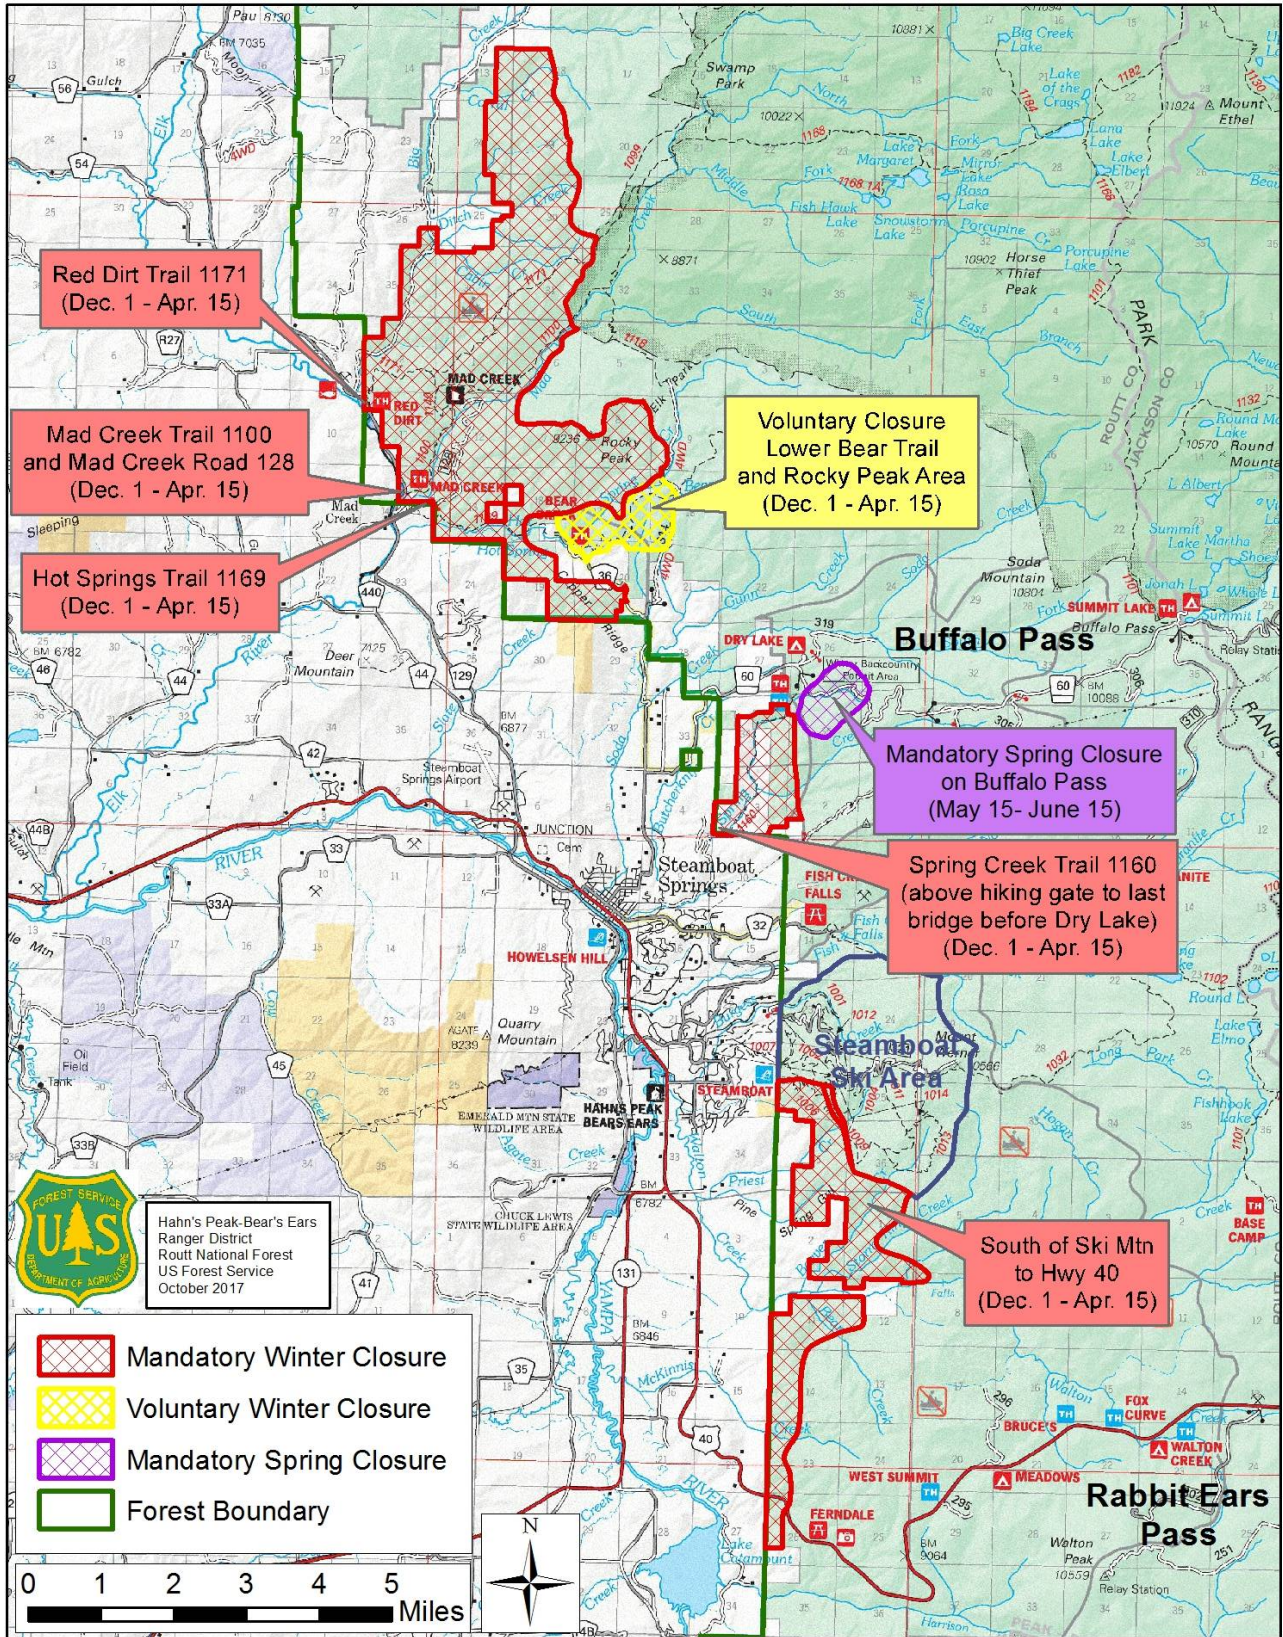

Closure Areas for Winter and Spring to Protect Critical Elk Habitat

Hahn's Peak-Bear's Ears
Ranger District
Routt National Forest
US Forest Service
October 2017