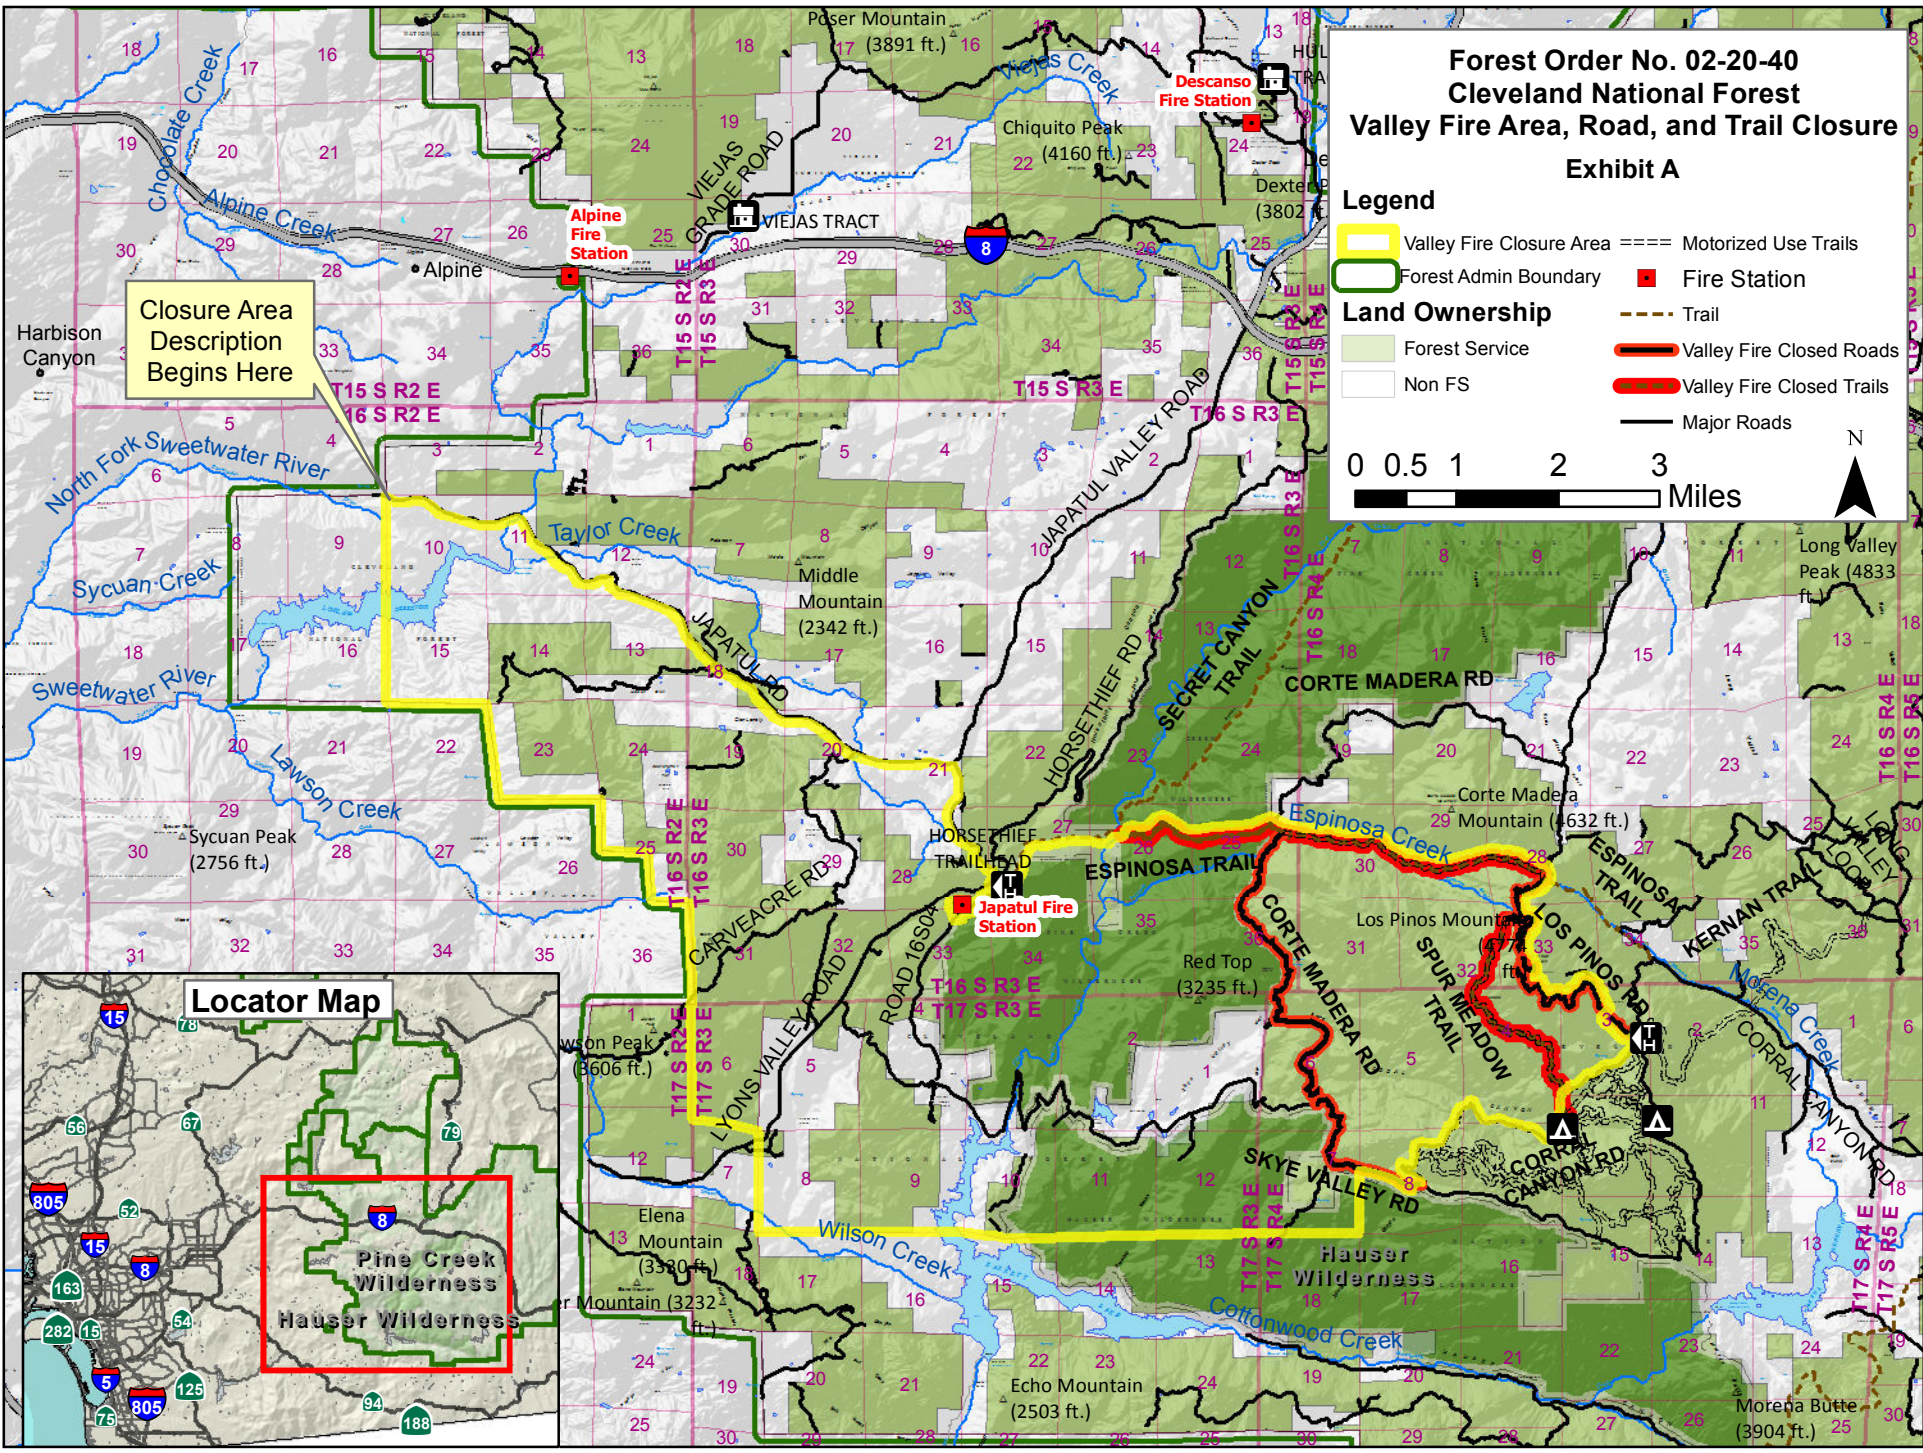

Forest Order No. 02-20-40 Cleveland National Forest Valley Fire Area, Road, and Trail Closure Exhibit A

Legend

- Valley Fire Closure Area
- Forest Admin Boundary
- Forest Service
- Non FS
- Motorized Use Trails
- Fire Station
- Trail
- Valley Fire Closed Roads
- Valley Fire Closed Trails
- Major Roads

0 0.5 1 2 3 Miles

N

Closure Area Description Begins Here

Locator Map

Pine Creek
Wilderness
Hauser Wilderness