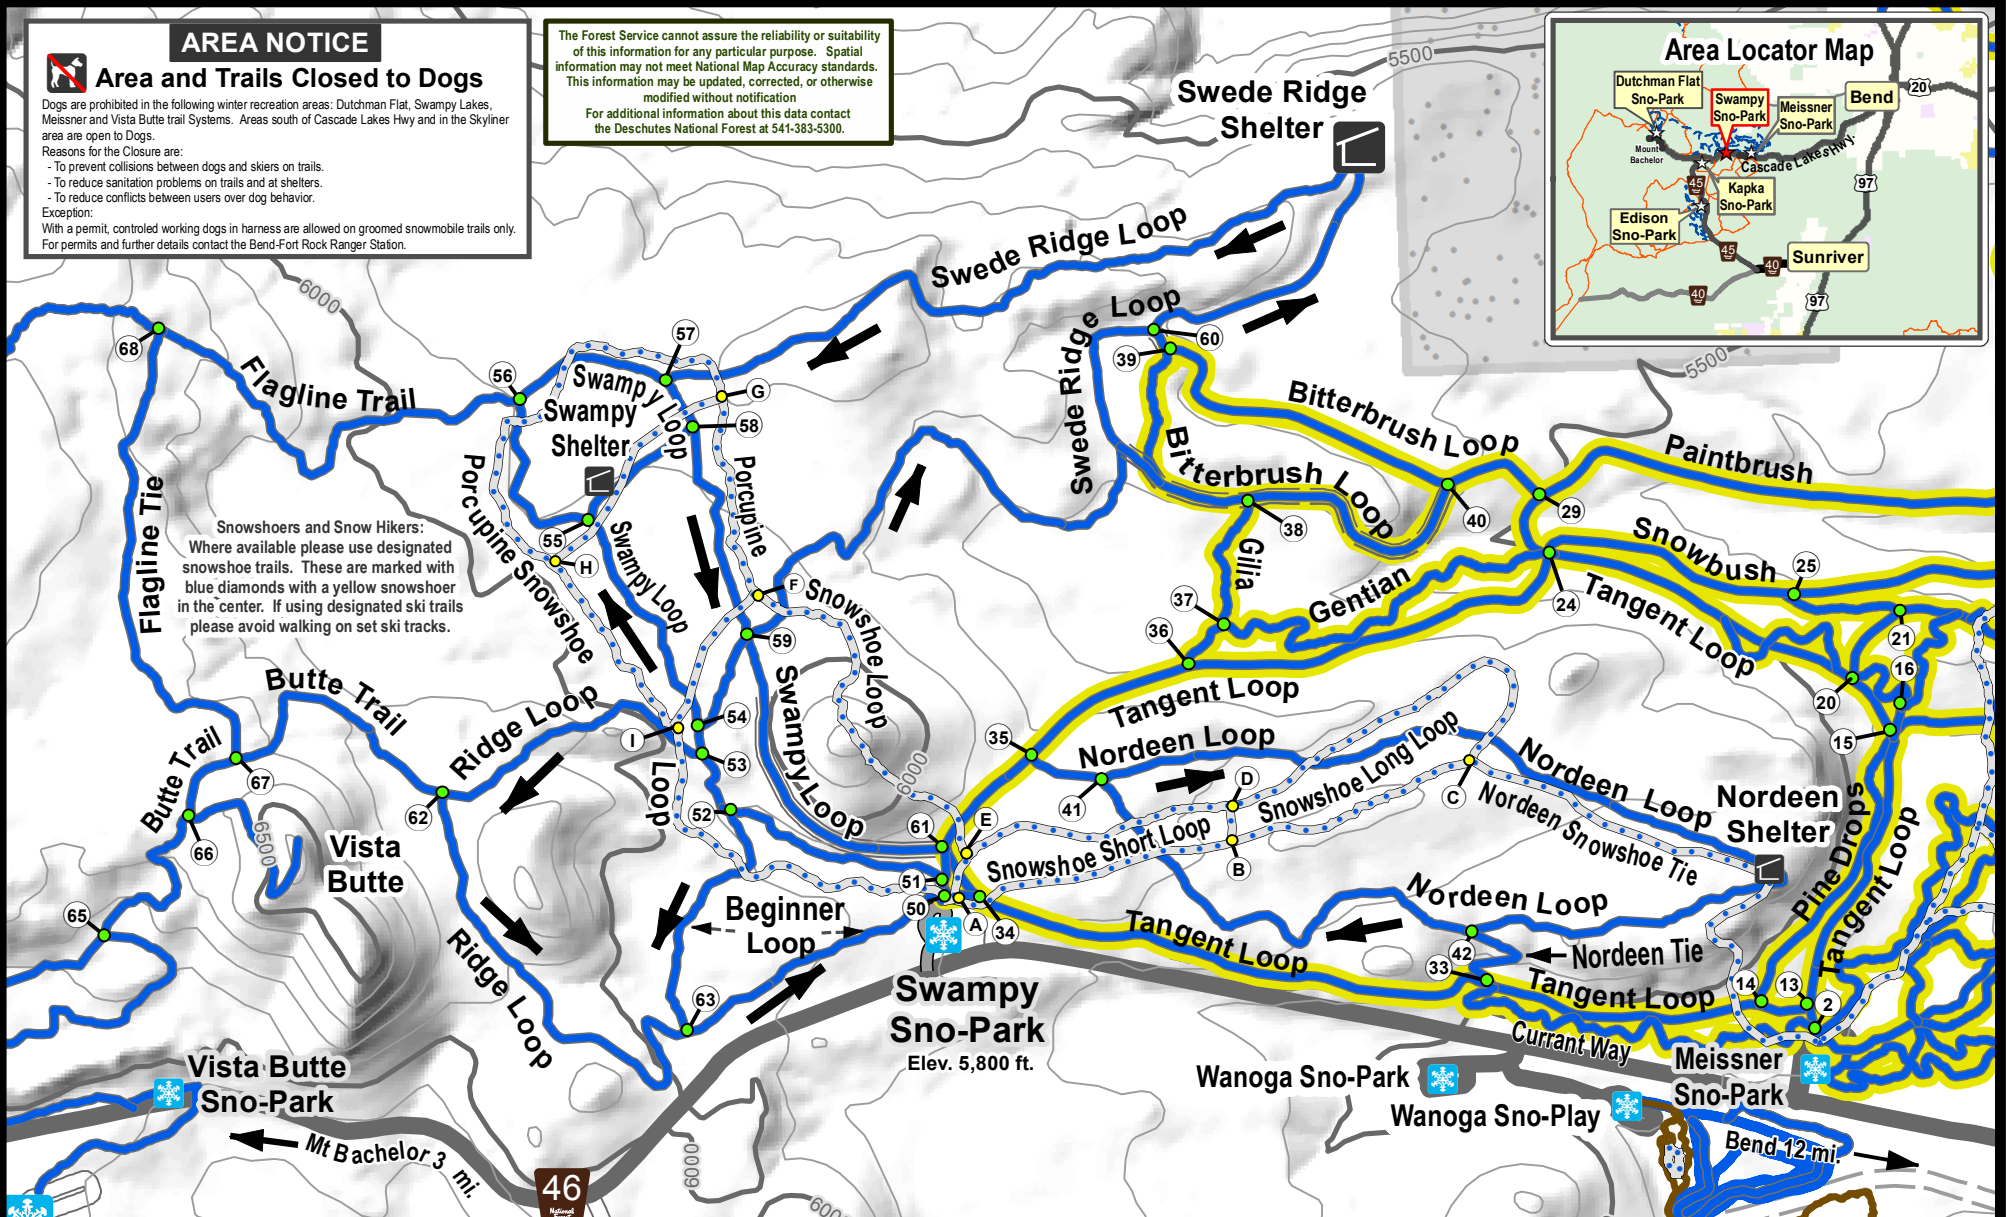

Swampy Sno-Park Ski/Snowshoe Trails

AREA NOTICE

Area and Trails Closed to Dogs

Dogs are prohibited in the following winter recreation areas: Dutchman Flat, Swampy Lakes, Meissner and Vista Butte trail Systems. Areas south of Cascade Lakes Hwy and in the Skyliner area are open to Dogs.

Reasons for the Closure are:

Exception:

Snowshoers and Snow Hikers:
Where available please use designated snowshoe trails. These are marked with blue diamonds with a yellow snowshoer in the center. If using designated ski trails please avoid walking on set ski tracks.

Map Legend

- Marked Nordic Ski Trail
- Snowshoe Trail
- Groomed Nordic Ski Trail
- Shelter - No Camping Sno-Park
- Recommended Direction of Travel

1. 50 Ski Junction Number
   - A Snowshoe Junction Letter
2. Contour interval: minor = 100', major = 500'
   GPS coordinate grids: (grid lines are one mile apart)
   Gray Label = UTM, NAD27, Zone 10
   Black Label = Lat, Long, NAD1983

Trails maintained and managed through a partnership with the Central Oregon Nordic Club and the Deschutes National Forest.

For more trail news and information about the Central Oregon Nordic Club visit their website at www.nordicclub.org

Download a PDF version of this map for your cell phone by scanning this QR code and use the Avenza Maps app. Find where you are on the map by following the little blue dot.

Avenza PDF Maps Map
Swampy Sno-Park (020146)

Available for Android or iPhone