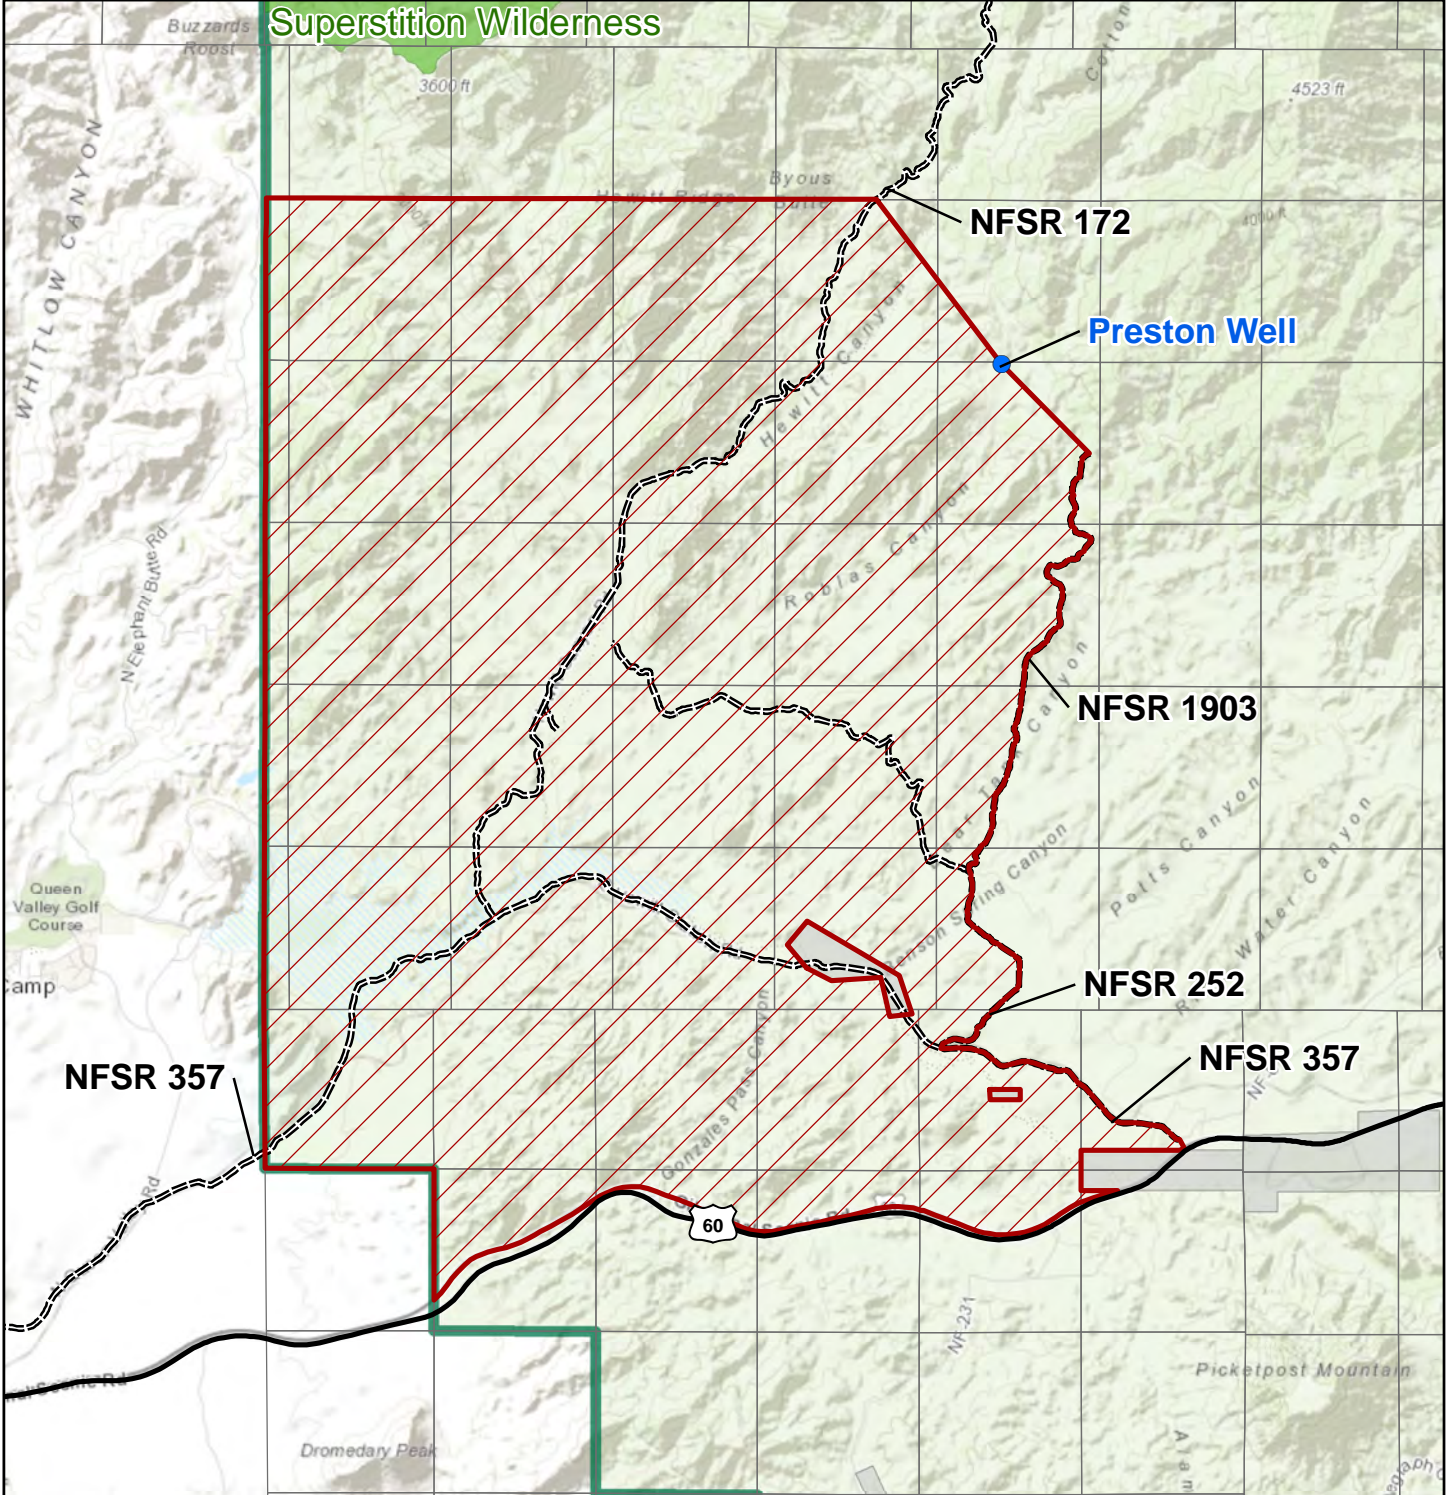

### Superstition Wilderness

## Target Shooting Public Safety Closure Order

### Exhibit A

Order #: 03-12-03-21-429

Road, trail, and area closure affects only National Forest System roads, trails and lands within the closure area on Tonto National Forest. The closure does not apply to any non-National Forest System roads, trails or lands within the closure boundary.

Date Saved: 2/11/2021  
Document Path: T:\FS\NFS\Tonto\Program\5300LawEnforcement\GIS\Order\_Closures\2021\2021\_Closure\_MXD\03-12-03-21-429\_HewittStationClosure.mxd

- Well
- Major Road
- == Tonto NF Road
- ▭ Restricted Area
- ▭ Section Line
- ▭ Non-Forest Service Ownership
- ▭ Wilderness
- ▭ Tonto National Forest Boundary