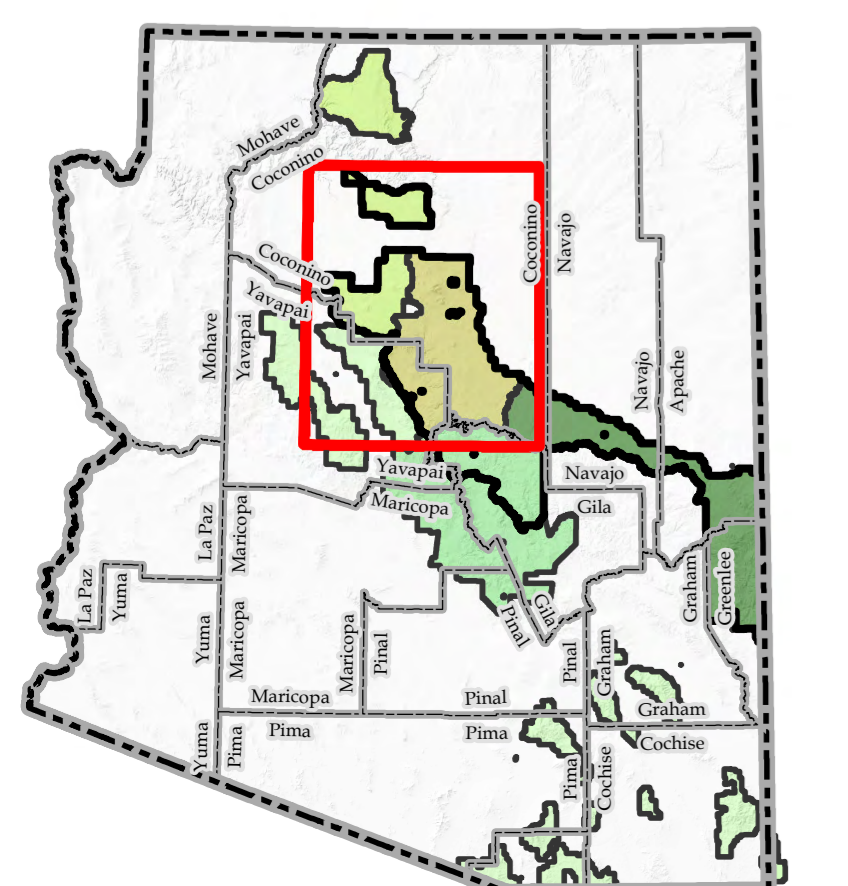

Four Forest Restoration Initiative

Current and Upcoming Mechanical Harvest Projects as of January 2021

Legend

-  Current Projects (Active & Inactive)
-  Planned Contract Offerings Through August 2021
-  County Line

Projects are based on the 4FRI Monthly Update. Project areas are approximate and represent the best available information as of January 2021.
To view the 4FRI Monthly Update, visit the 4FRI homepage at: www.fs.usda.gov/4fri