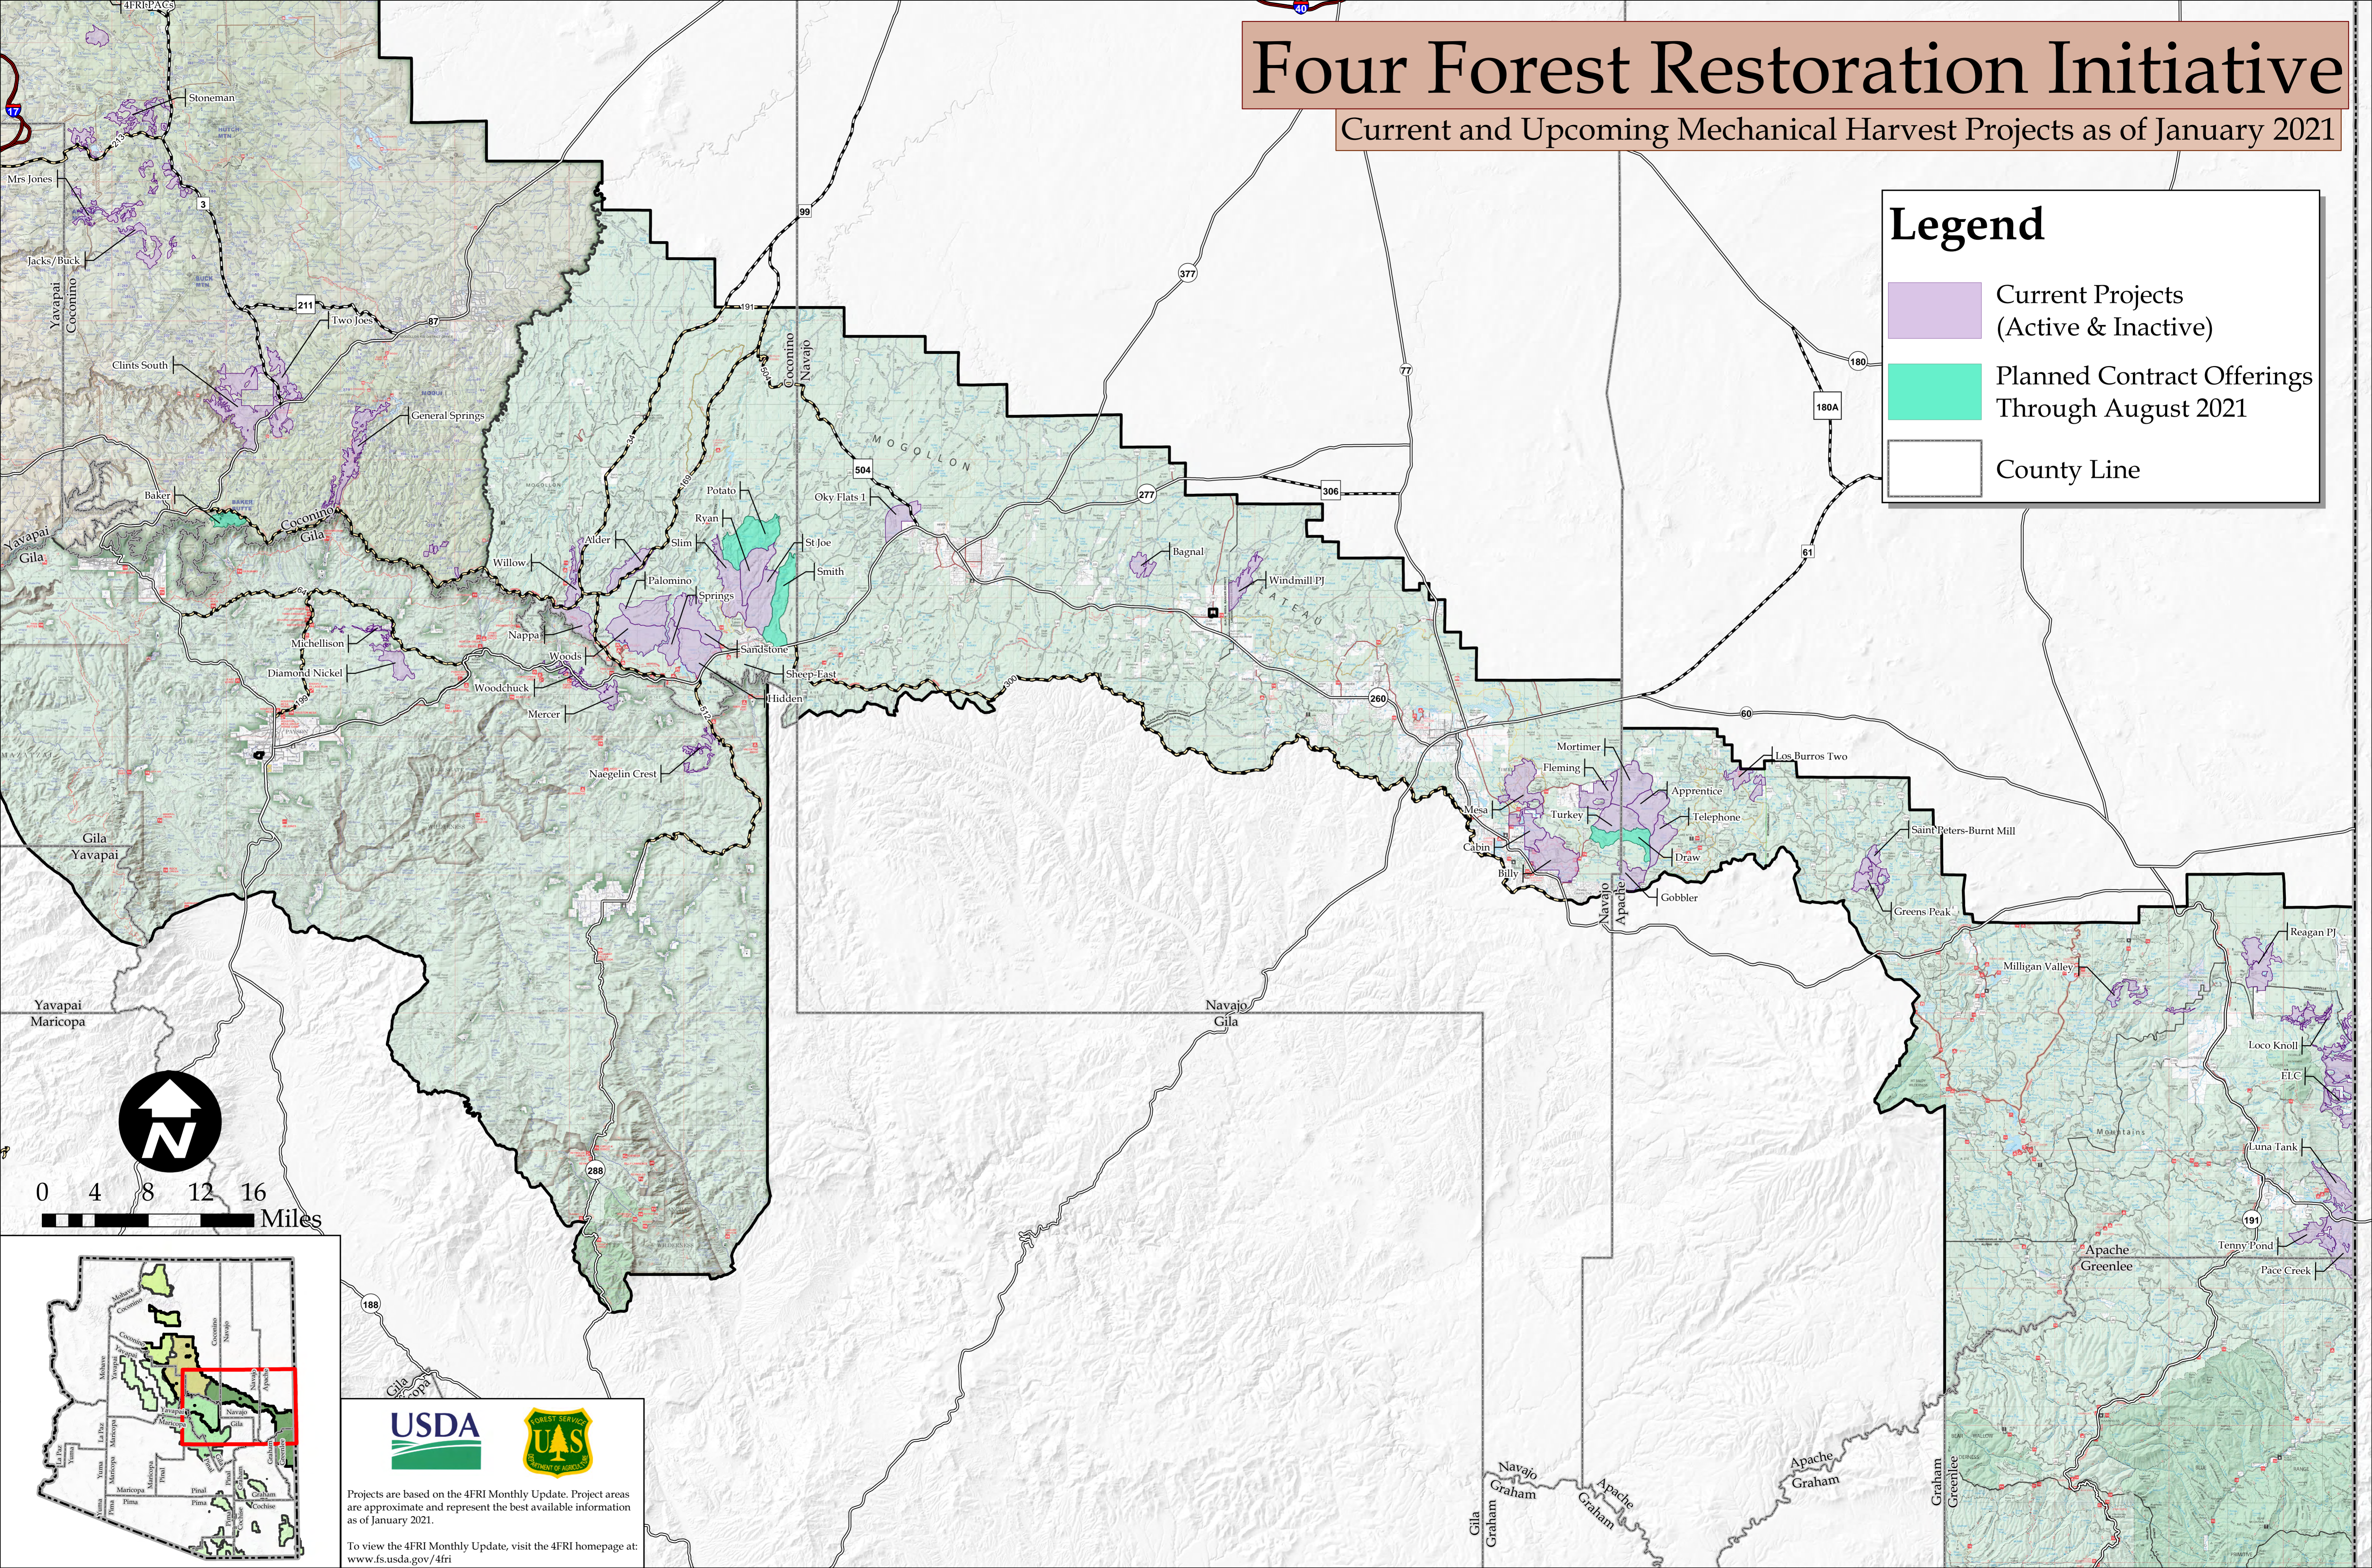

Four Forest Restoration Initiative

Current and Upcoming Mechanical Harvest Projects as of January 2021

Legend

-  Current Projects (Active & Inactive)
-  Planned Contract Offerings Through August 2021
-  County Line

0 4 8 12 16 Miles

Projects are based on the 4FRI Monthly Update. Project areas are approximate and represent the best available information as of January 2021.

To view the 4FRI Monthly Update, visit the 4FRI homepage at: www.fs.usda.gov/4fri