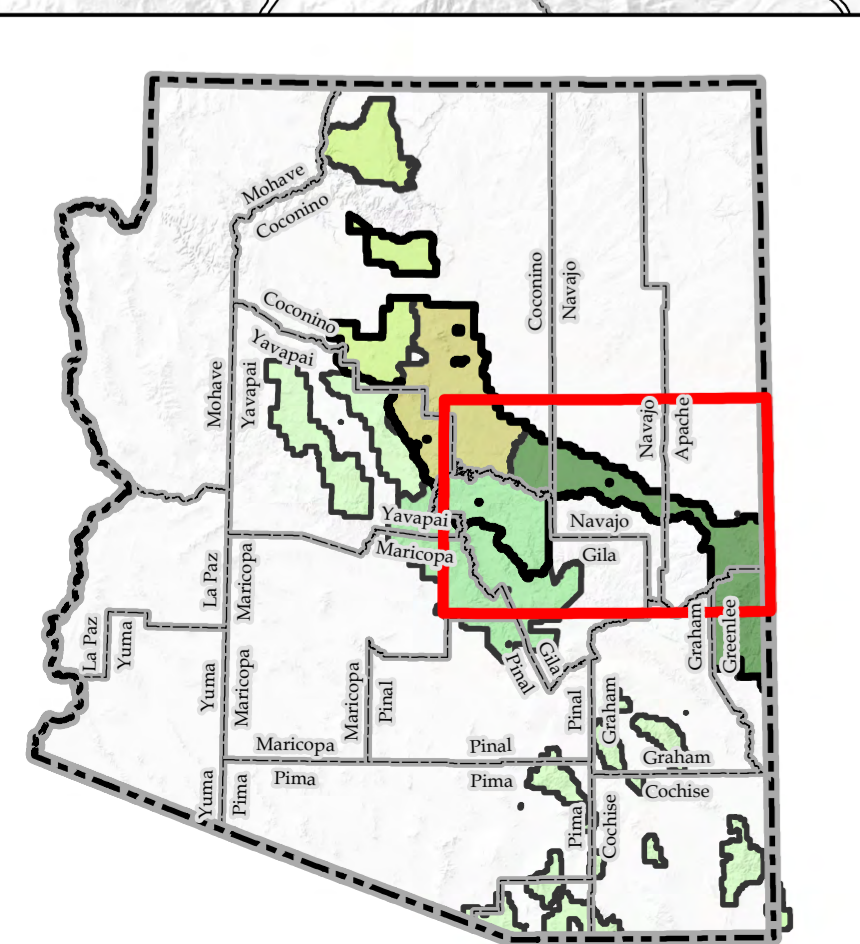

Four Forest Restoration Initiative

Current and Upcoming Mechanical Harvest Projects as of January 2021

Legend

-  Current Projects (Active & Inactive)
-  Planned Contract Offerings Through August 2021
-  County Line

0 4 8 12 16 Miles

Projects are based on the 4FRI Monthly Update. Project areas are approximate and represent the best available information as of January 2021.

To view the 4FRI Monthly Update, visit the 4FRI homepage at: www.fs.usda.gov/4fri