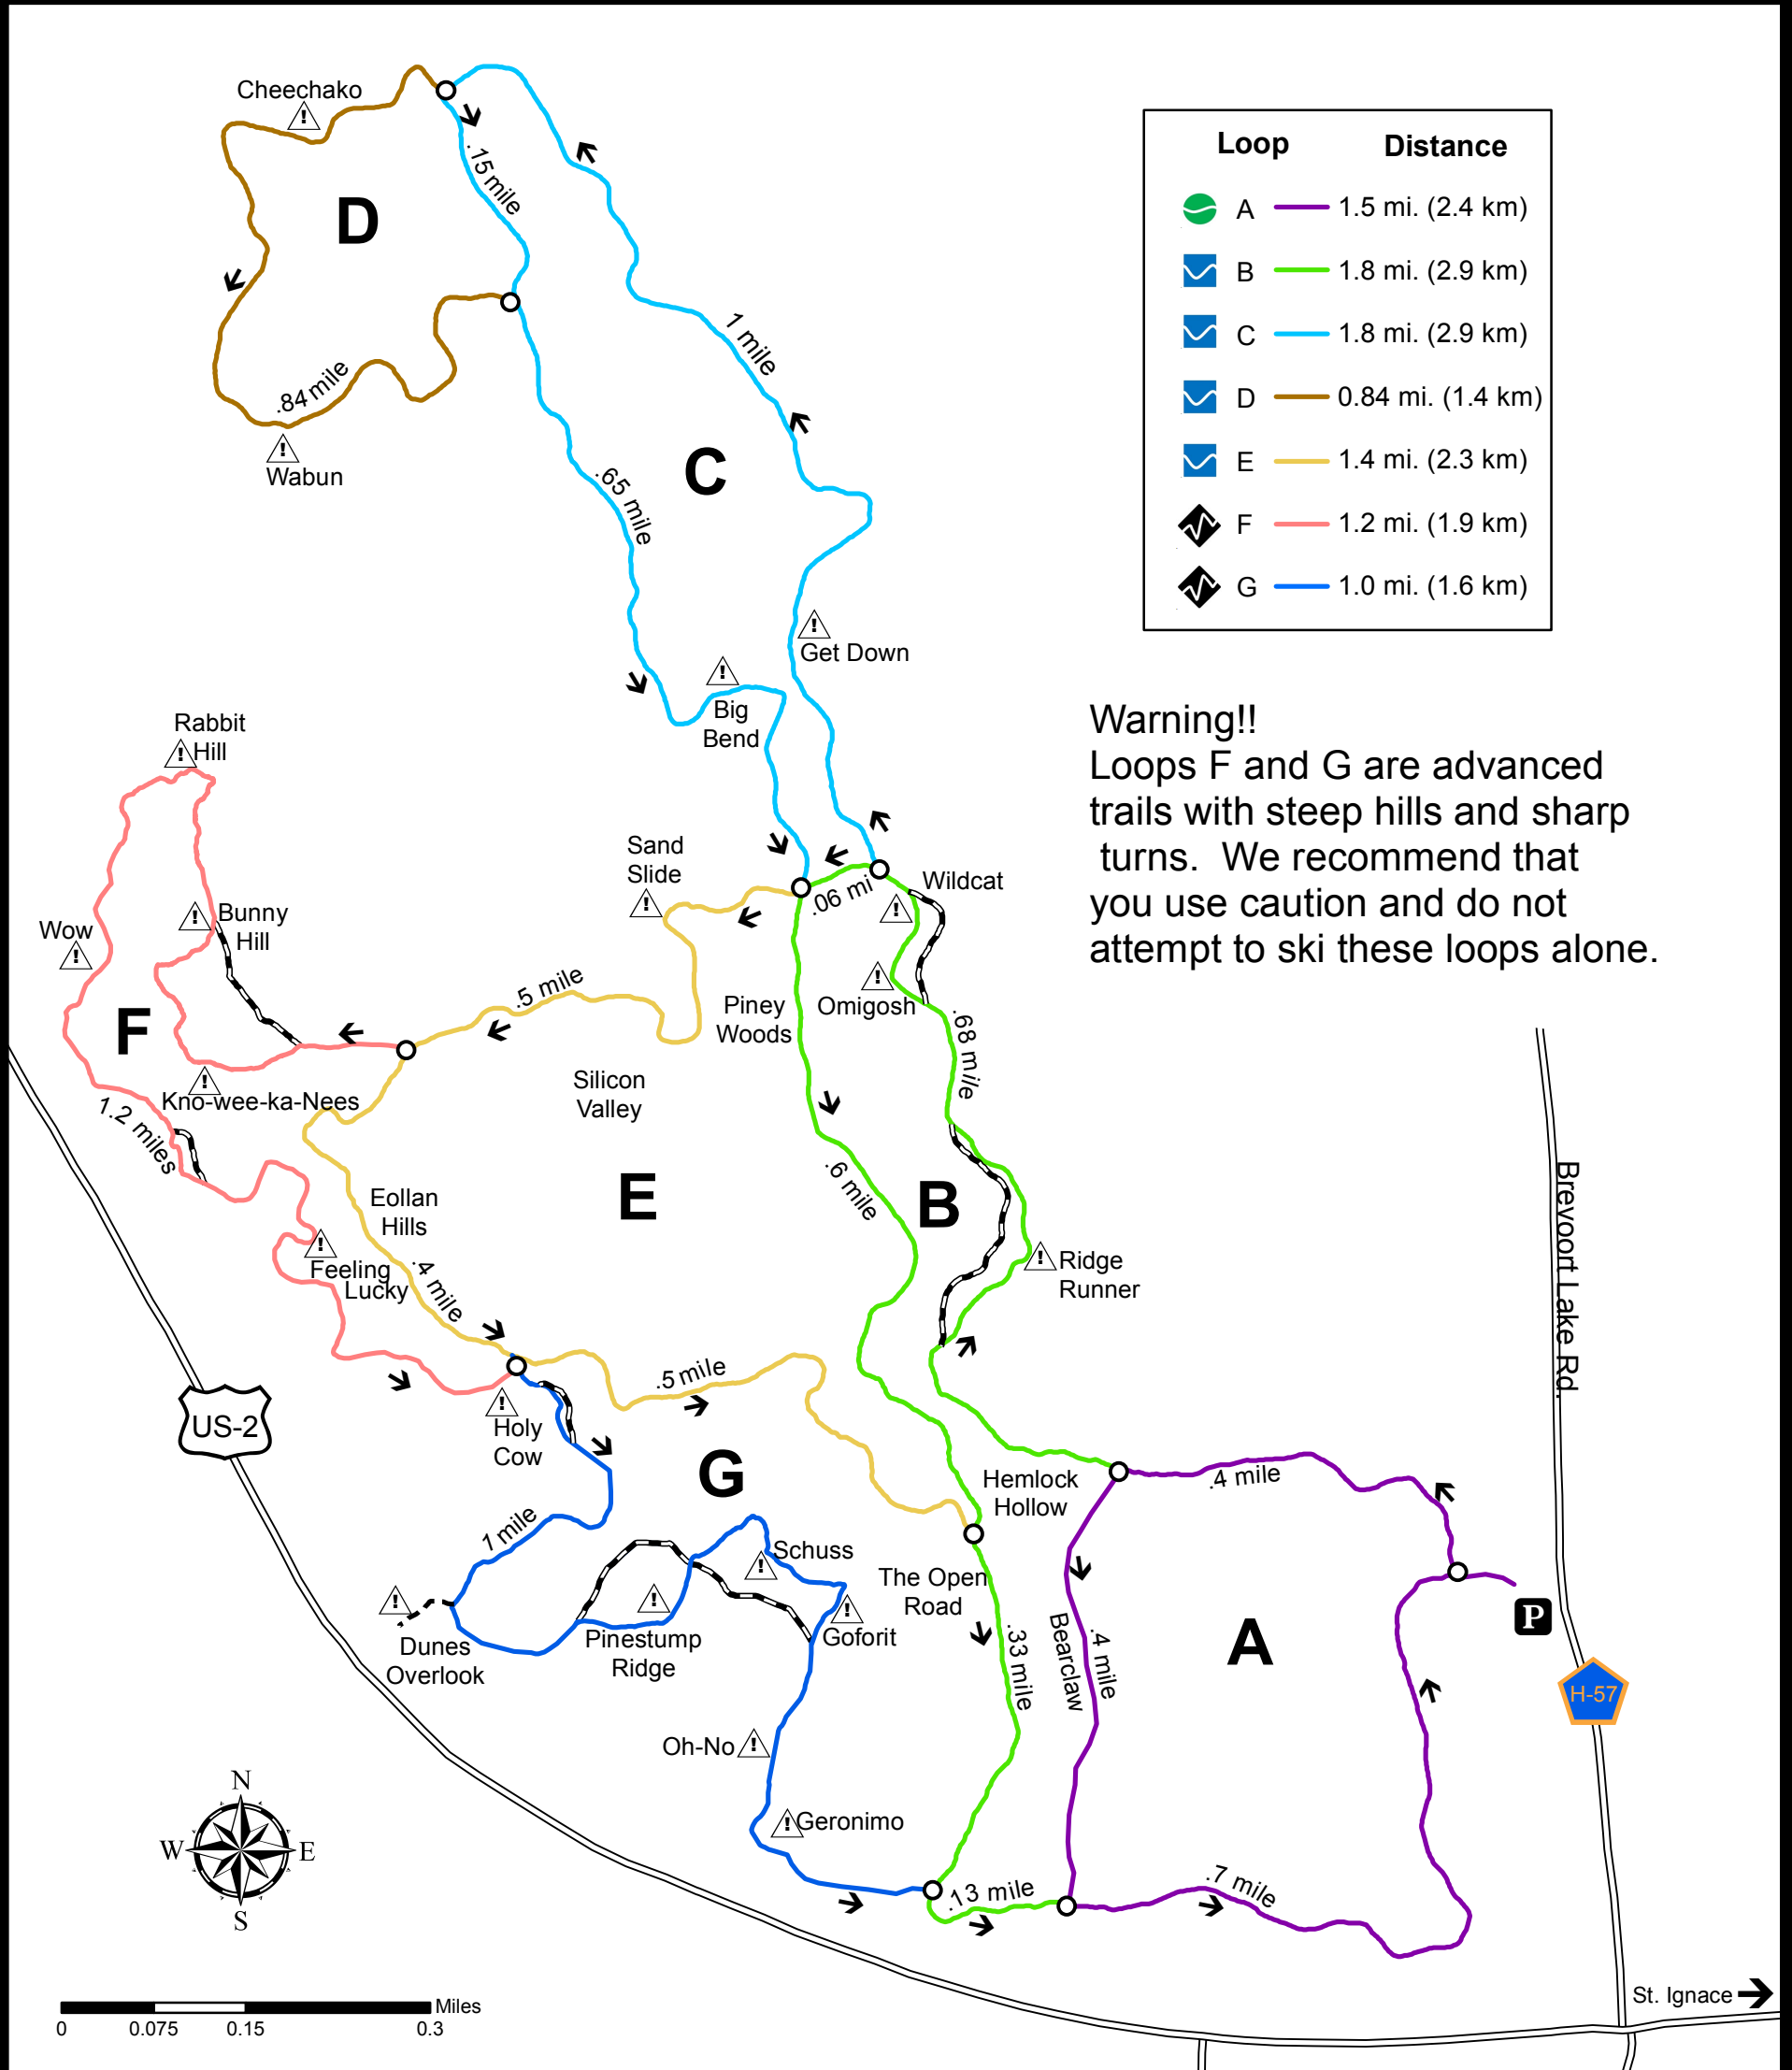

Sand Dunes Cross Country Ski Trail

Distances on the map are in miles and represent the distance between intersection markers.

For more information about Sand Dunes Ski Trail, contact the St. Ignace Ranger District at (906) 643-7900.

HIAWATHA
National Forest

- ➔ Direction of Travel
- ~ Ski Trail
- ~ Bypass
- == Road/Highway
- ⚠ Caution
- Trail Intersection/Map Location
- Easiest
- ☑ More Difficult
- ⚡ Most Difficult
- P Parking Lot- with restroom