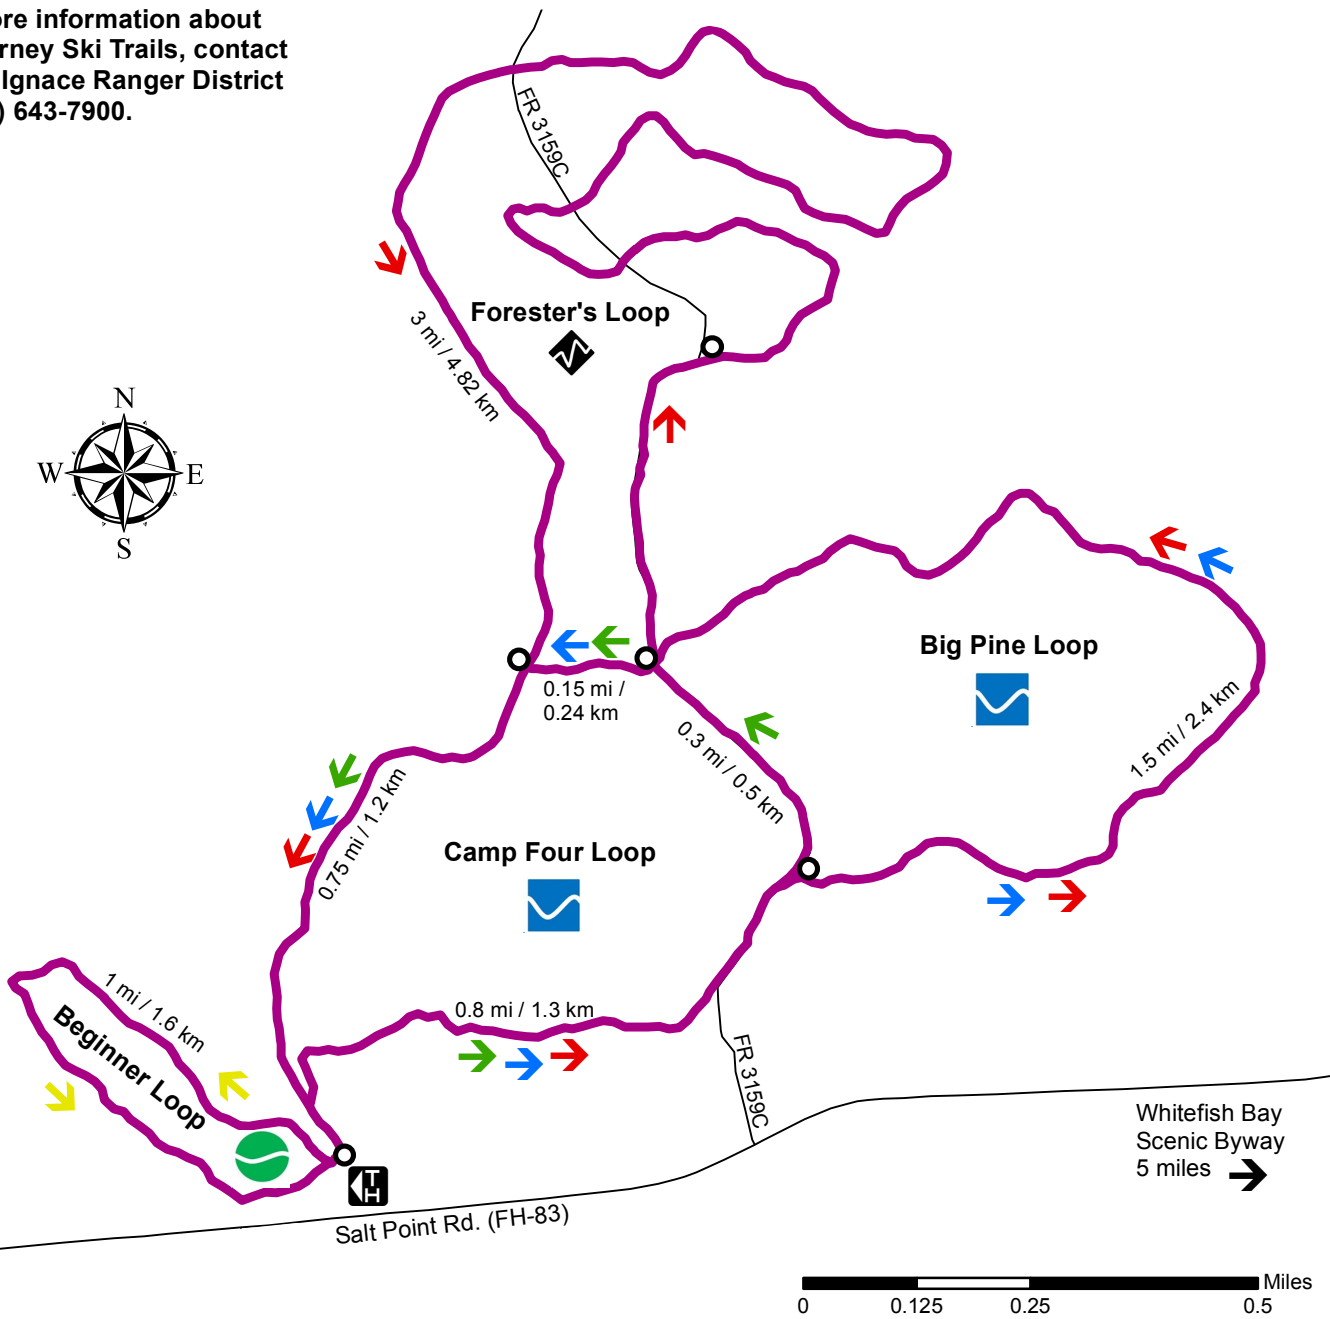

McNearney Cross Country Ski Trail

For more information about
McNearney Ski Trails, contact
the St. Ignace Ranger District
at (906) 643-7900.

**Direction
of Travel**

Loop

Distance

Beginners Loop

1 mile / 1.6 km

Camp Four Loop

2 miles / 3.2 km

Big Pine Loop

3.4 miles / 5.47 km

Forester's Loop

6.4 miles / 10.3 km

HIAWATHA
National Forest

Distances on the map are in
miles/ kilometers and represent the
distance between intersection markers.

○ Trail Intersection/
Map Location

Easiest

More Difficult

Most Difficult

Trailhead - with outhouse
and warming cabin