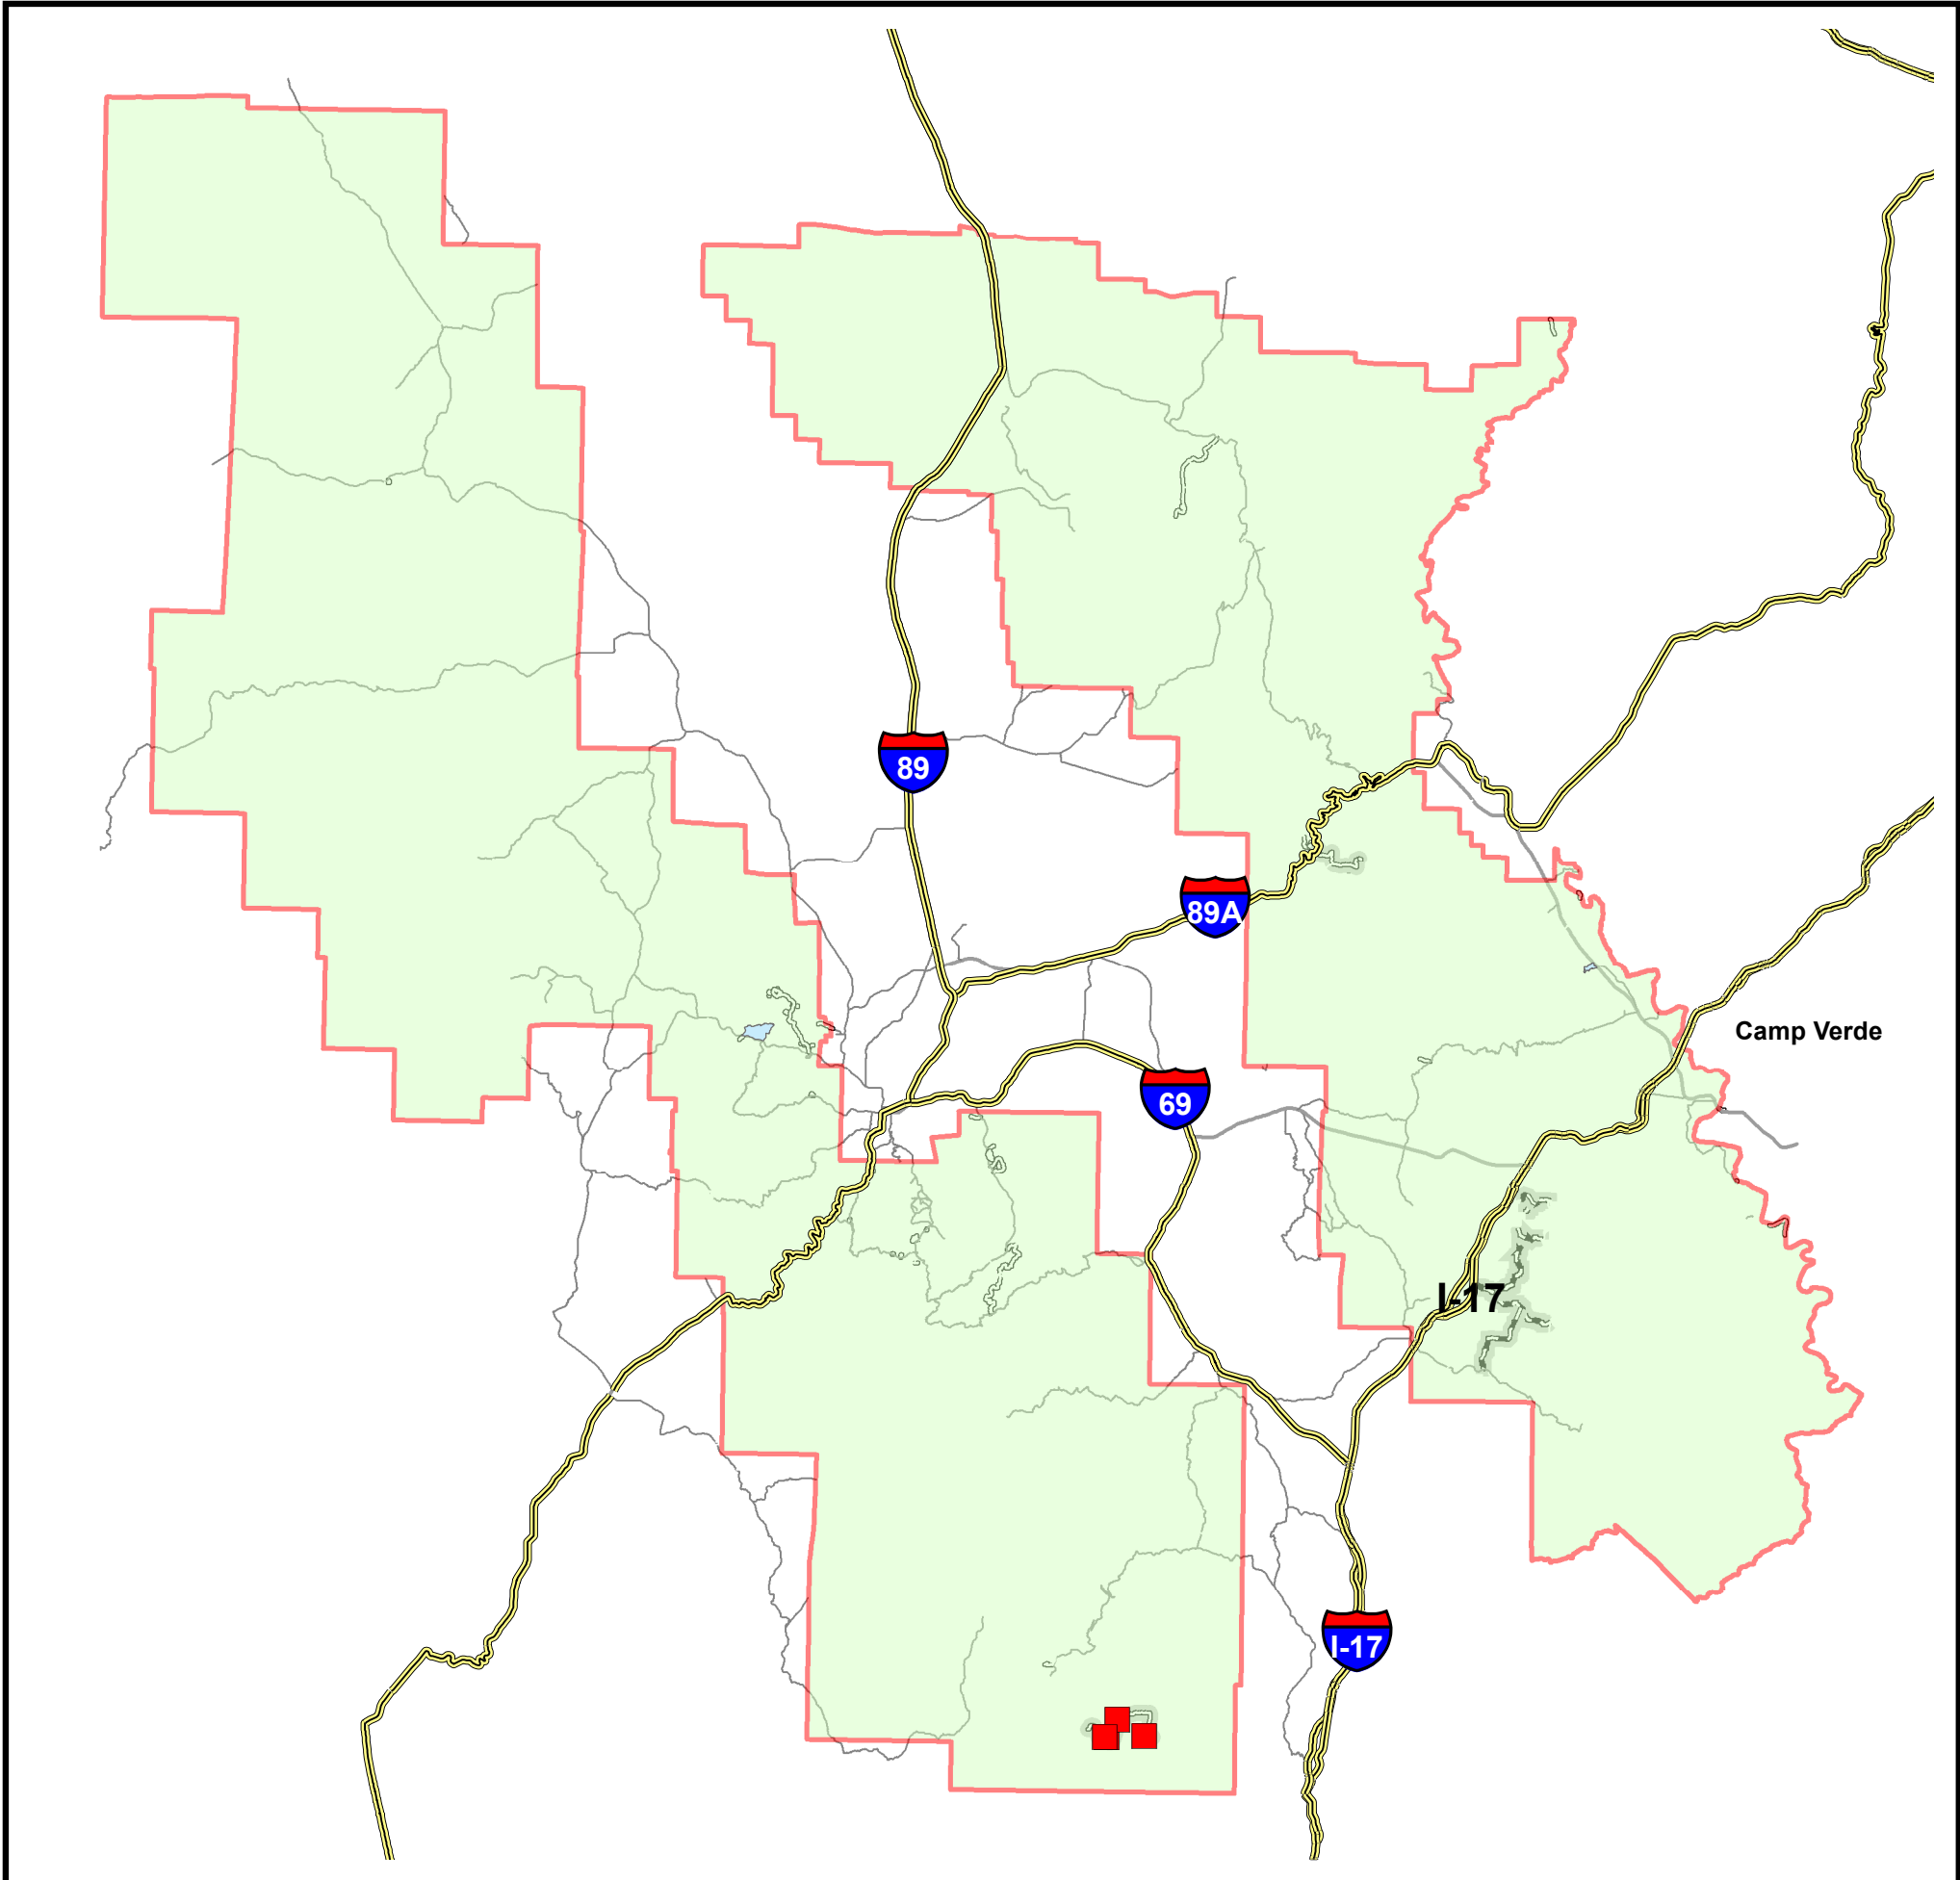

Prescott National Forest Southwestern Region

EXHIBIT A ORDER # 03-09-03-21-276 Recreation Site Closure Prescott National Forest

 Restricted Areas

 Prescott Forest Boundary

This Closure only affects lands on the Prescott National Forest.
The Closure does not affect any private, state,
county or other non national forest lands.