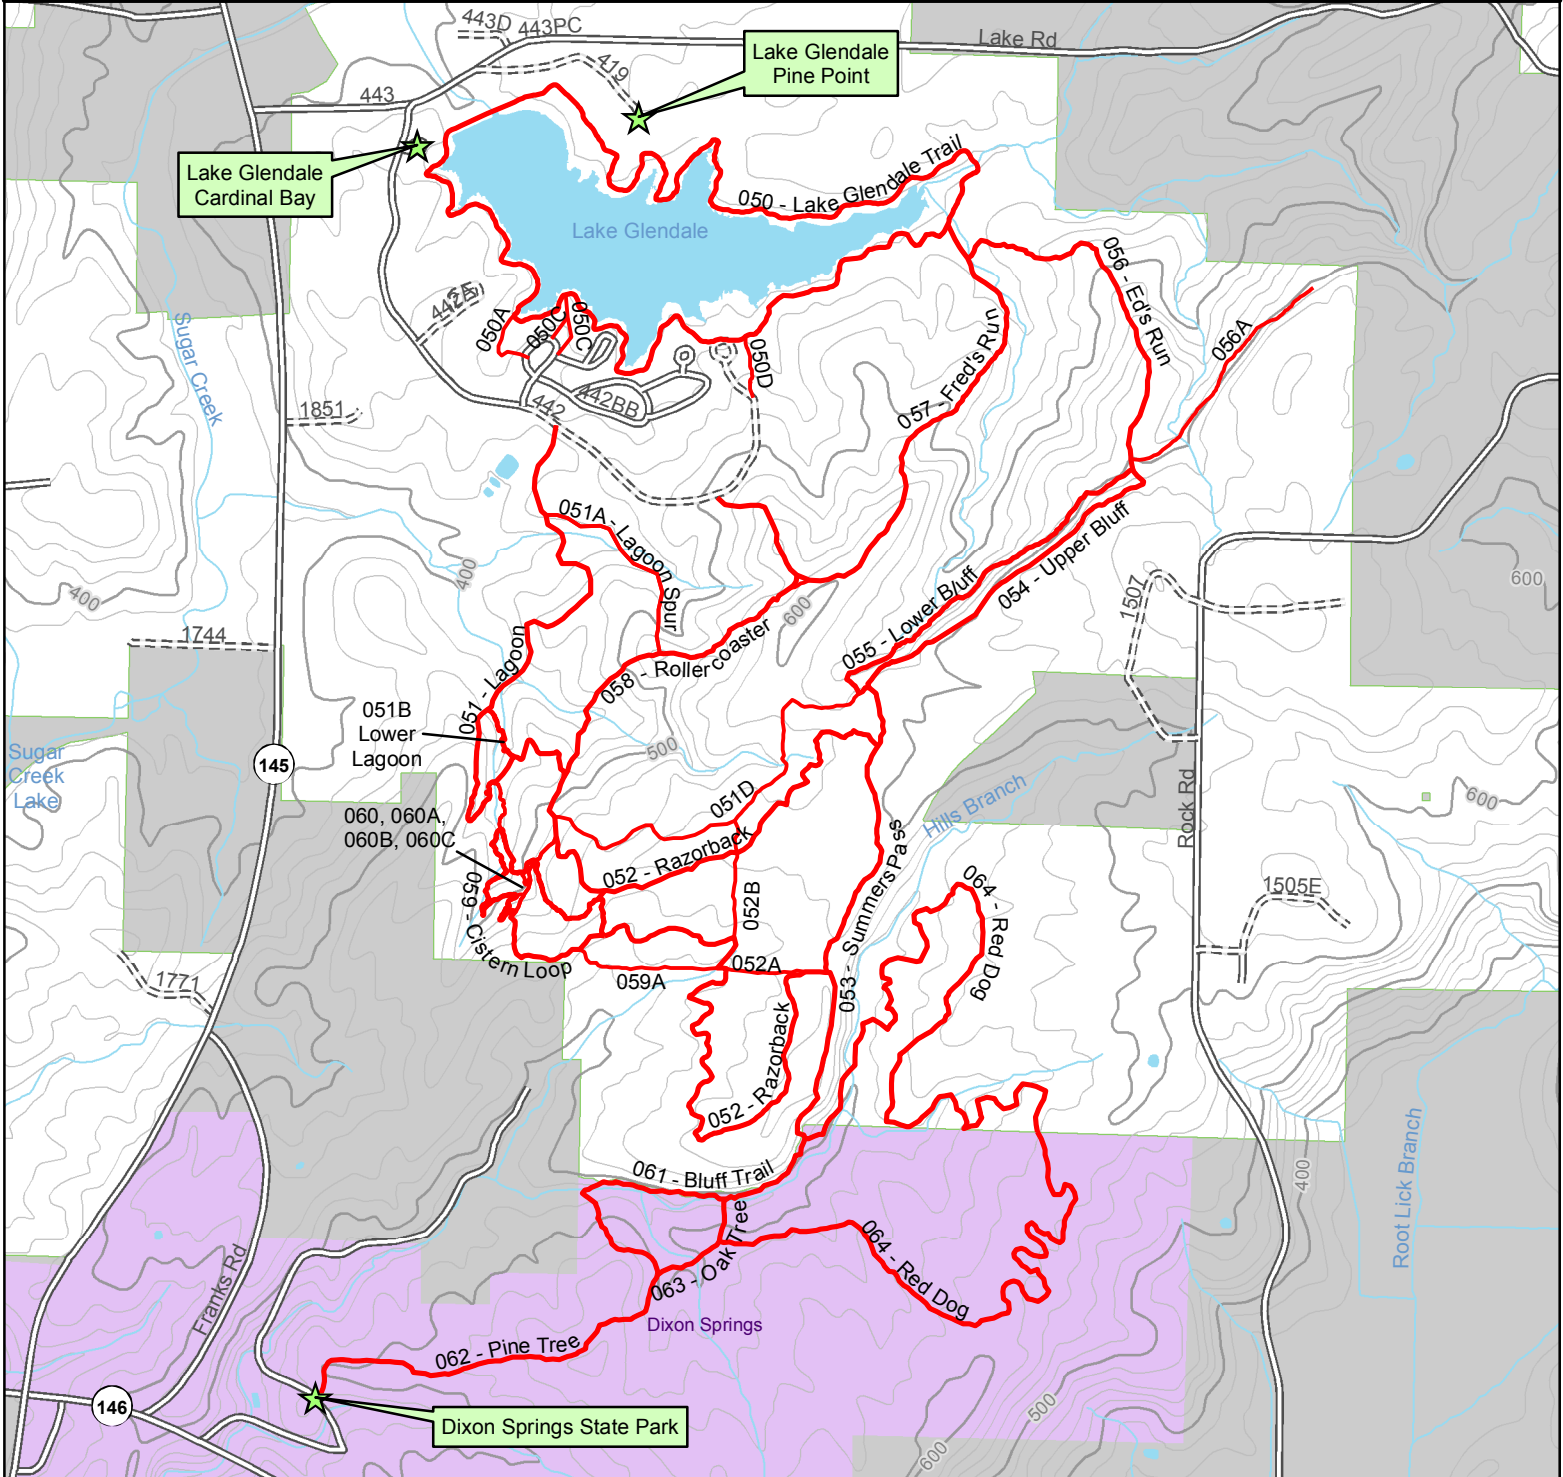

# Lake Glendale Mountain Bike Trails

5/19/2021

## Legend

- Access Point
- Hiker/Mountain Bike Trail
- Road
- Road (Seasonally Closed)
- Stream
- Waterbody
- National Forest Land
- State
- Non-National Forest Land

This product is reproduced from geospatial information prepared by the U.S. Department of Agriculture, Forest Service. GIS data and product accuracy may vary. Using GIS products for purposes other than those, for which they were created, may yield inaccurate or misleading results. The Forest Service reserves the right to correct, update, modify, or replace, GIS products without notification. USDA is an equal opportunity provider, employer, and lender.