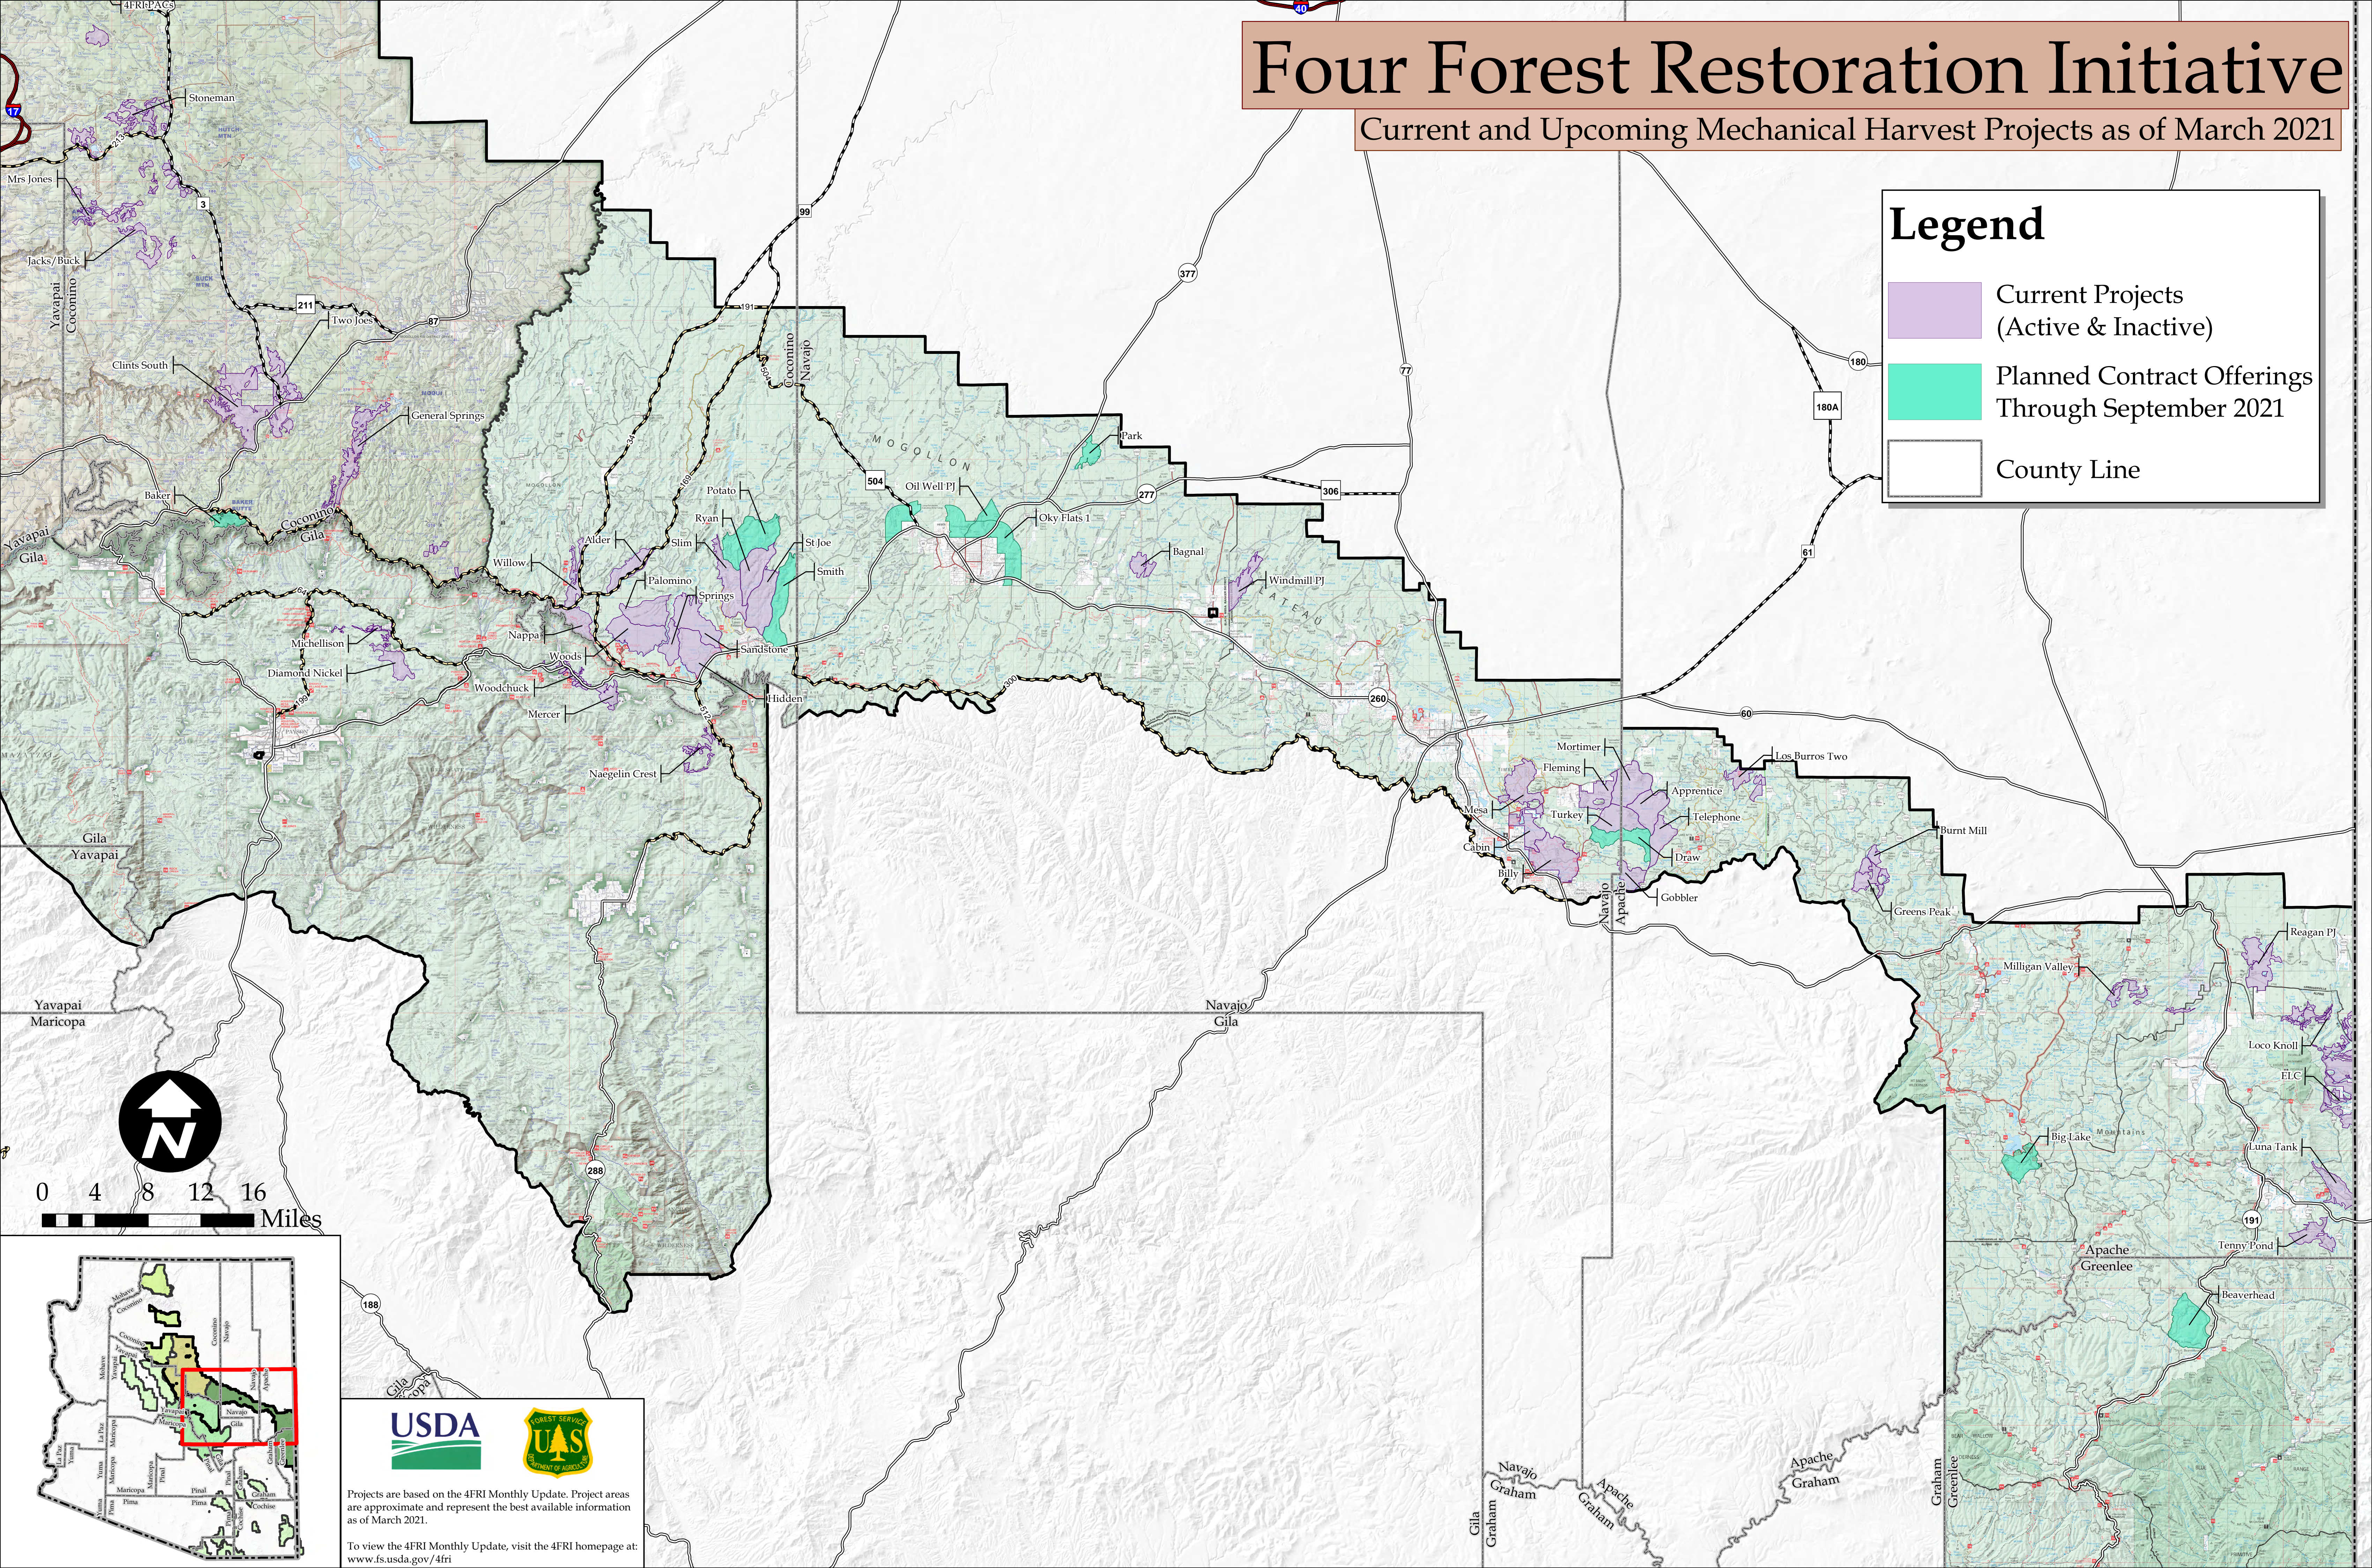

Four Forest Restoration Initiative

Current and Upcoming Mechanical Harvest Projects as of March 2021

Legend

-  Current Projects (Active & Inactive)
-  Planned Contract Offerings Through September 2021
-  County Line

Projects are based on the 4FRI Monthly Update. Project areas are approximate and represent the best available information as of March 2021.

To view the 4FRI Monthly Update, visit the 4FRI homepage at: www.fs.usda.gov/4fri