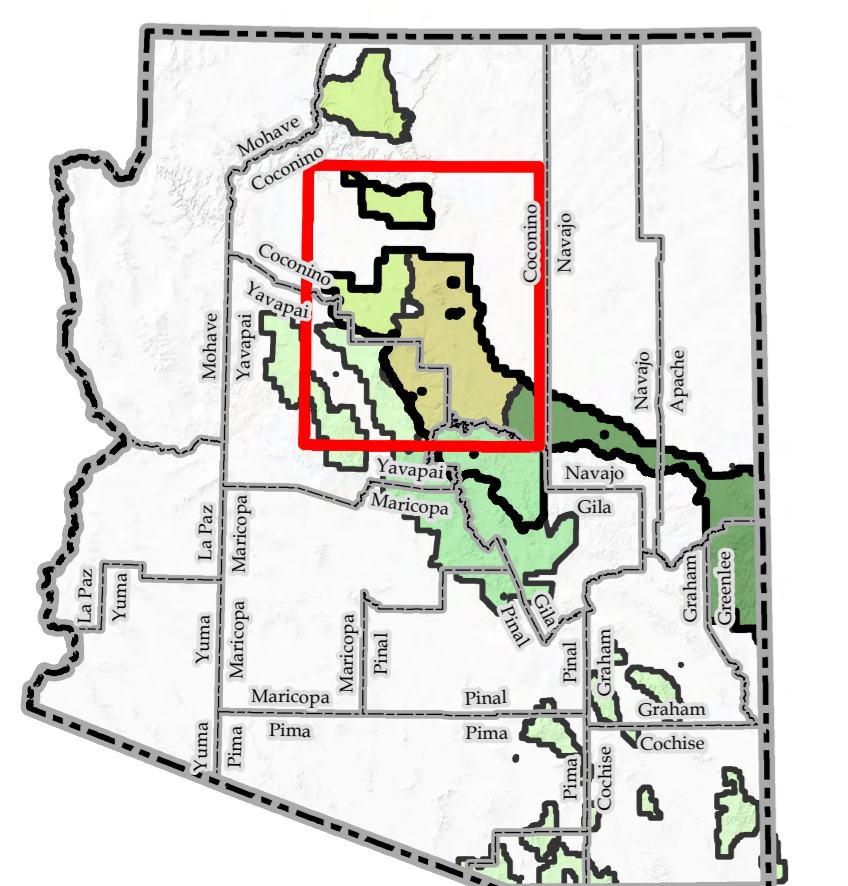

Four Forest Restoration Initiative

Current and Upcoming Mechanical Harvest Projects as of April 2021

Legend

-  Current Projects (Active & Inactive)
-  Planned Contract Offerings Through September 2021
-  County Line

Projects are based on the 4FRI Monthly Update. Project areas are approximate and represent the best available information as of April 2021.
To view the 4FRI Monthly Update, visit the 4FRI homepage at: www.fs.usda.gov/4fri