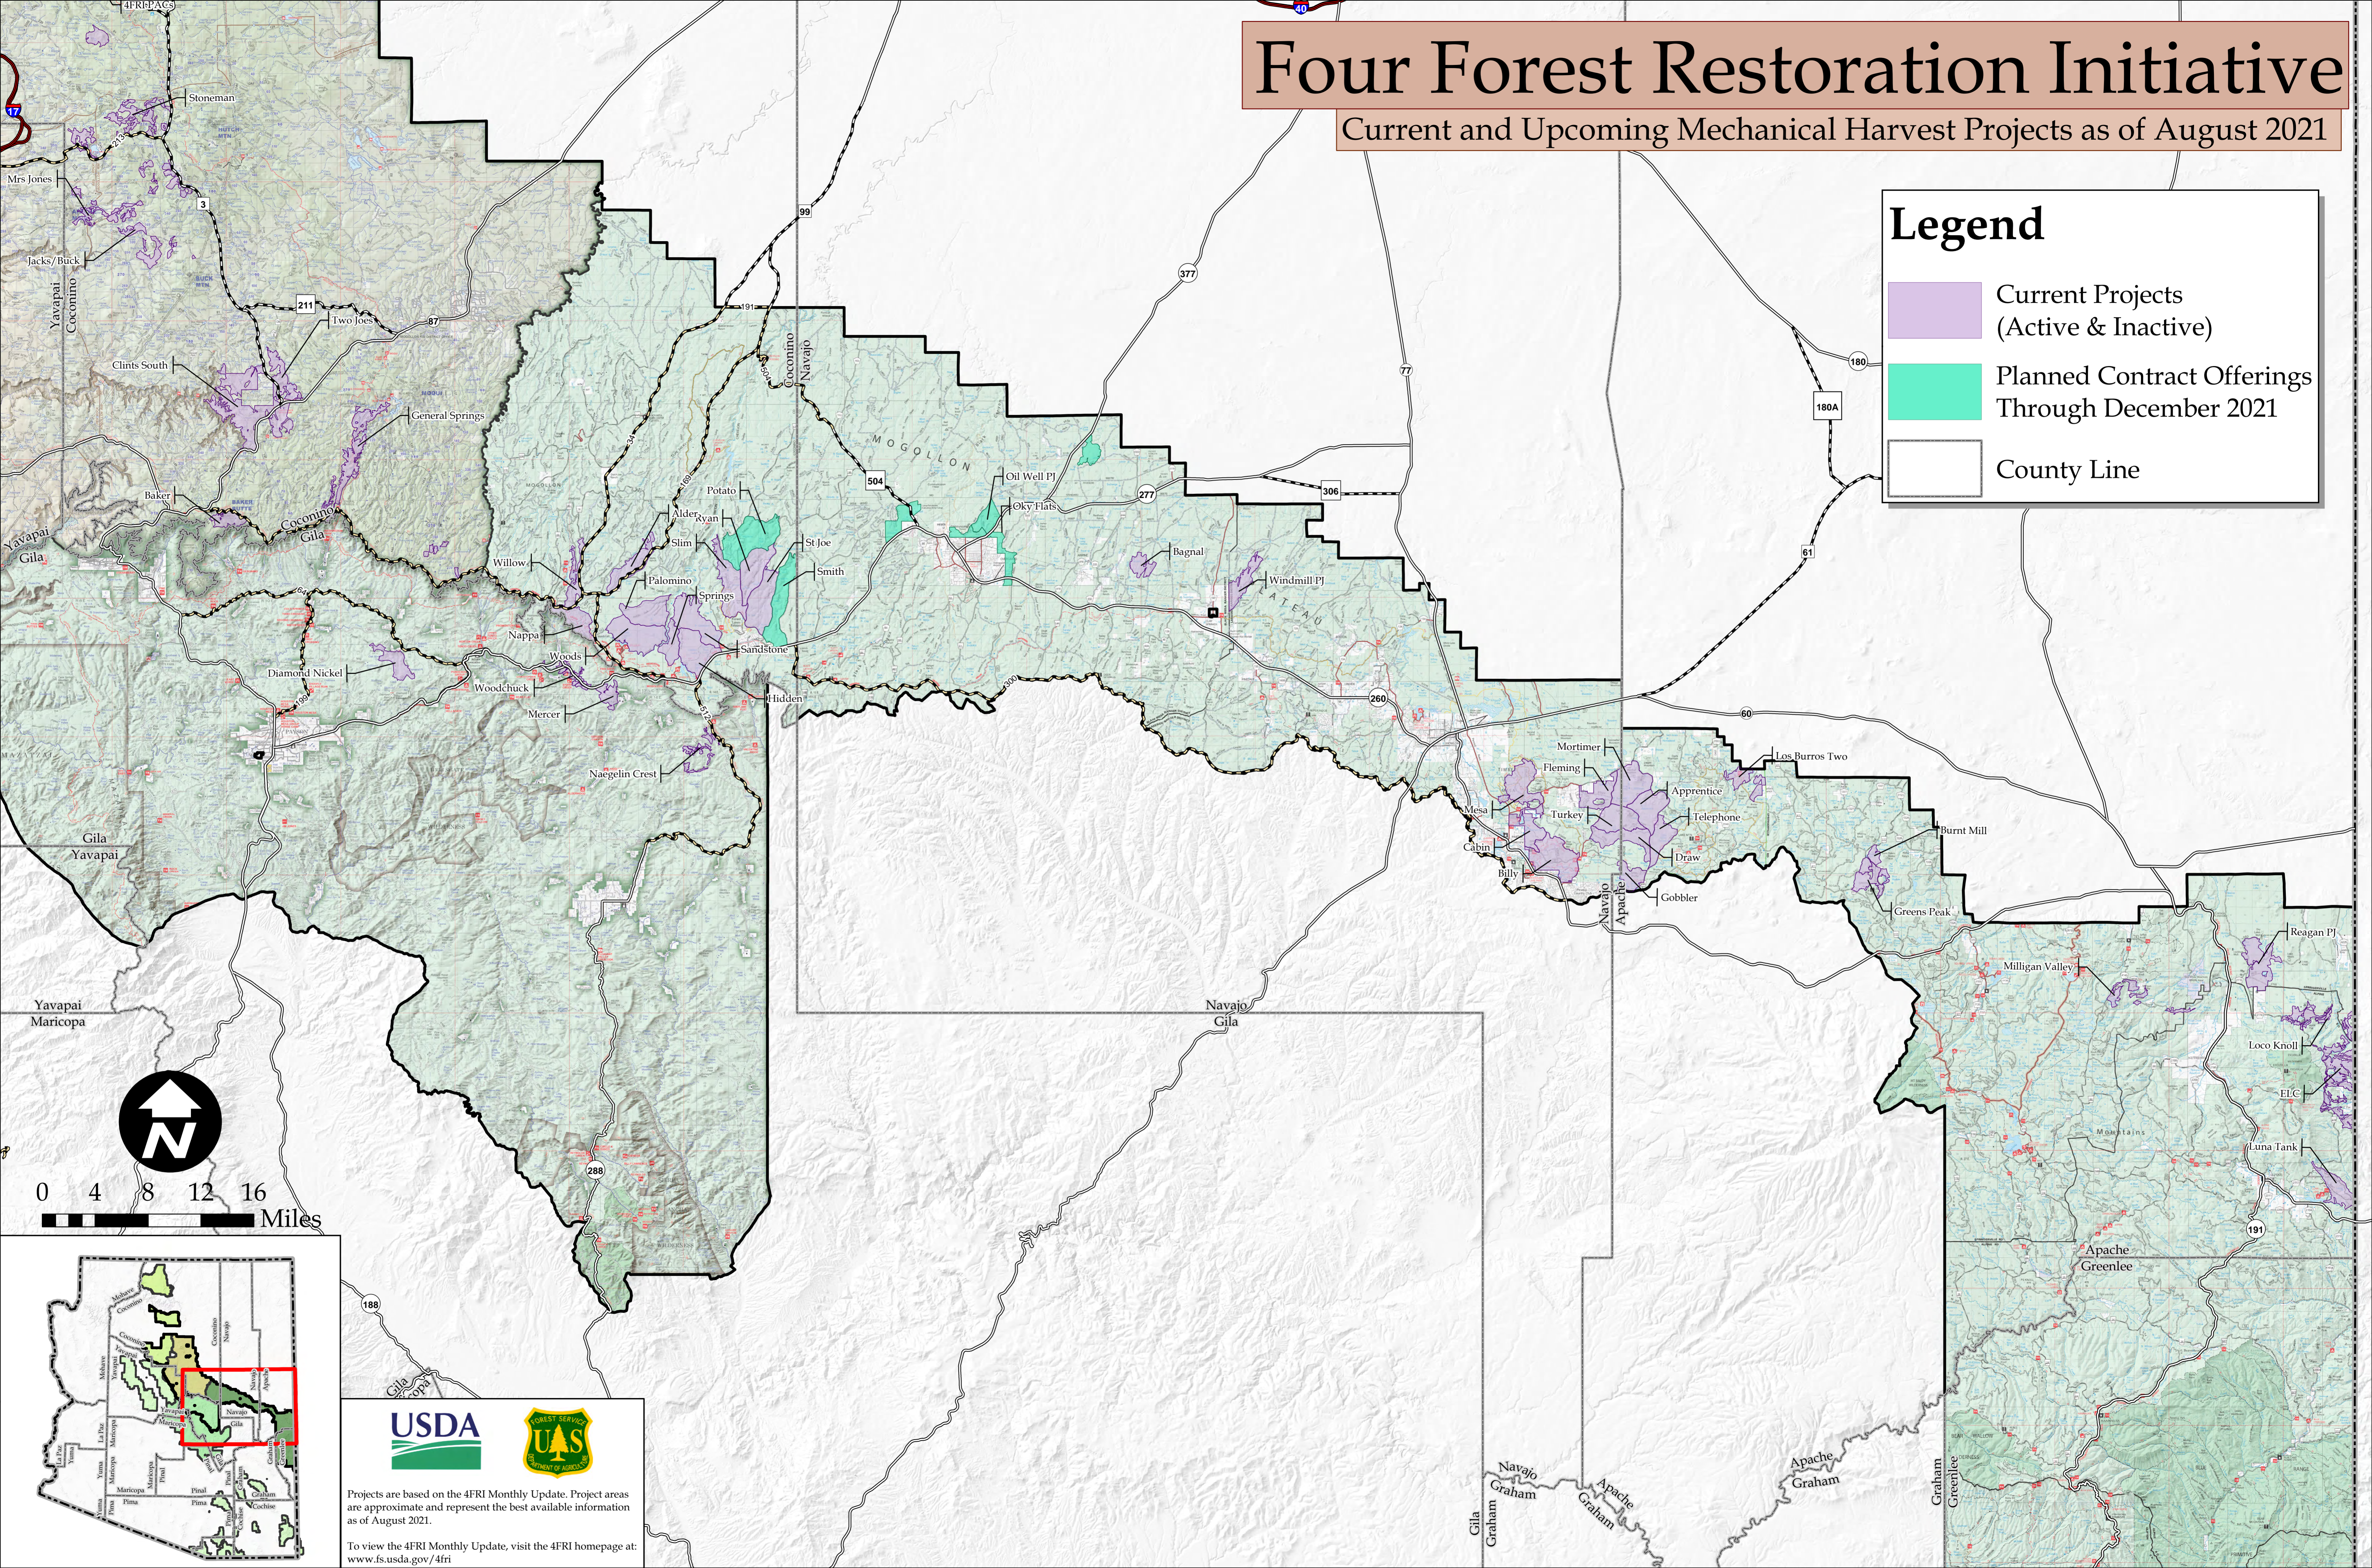

Four Forest Restoration Initiative

Current and Upcoming Mechanical Harvest Projects as of August 2021

Legend

-  Current Projects (Active & Inactive)
-  Planned Contract Offerings Through December 2021
-  County Line

Projects are based on the 4FRI Monthly Update. Project areas are approximate and represent the best available information as of August 2021.
To view the 4FRI Monthly Update, visit the 4FRI homepage at: www.fs.usda.gov/4fri