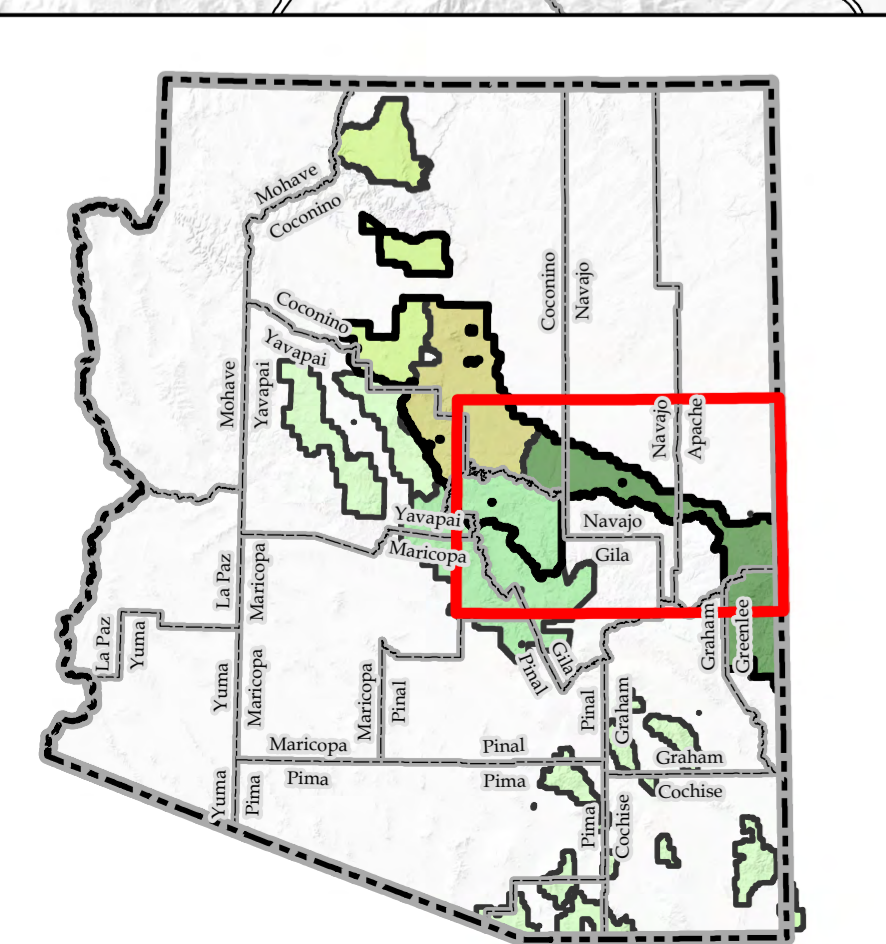

Four Forest Restoration Initiative

Current and Upcoming Mechanical Harvest Projects as of August 2021

Legend

-  Current Projects (Active & Inactive)
-  Planned Contract Offerings Through December 2021
-  County Line

Projects are based on the 4FRI Monthly Update. Project areas are approximate and represent the best available information as of August 2021.
To view the 4FRI Monthly Update, visit the 4FRI homepage at: www.fs.usda.gov/4fri