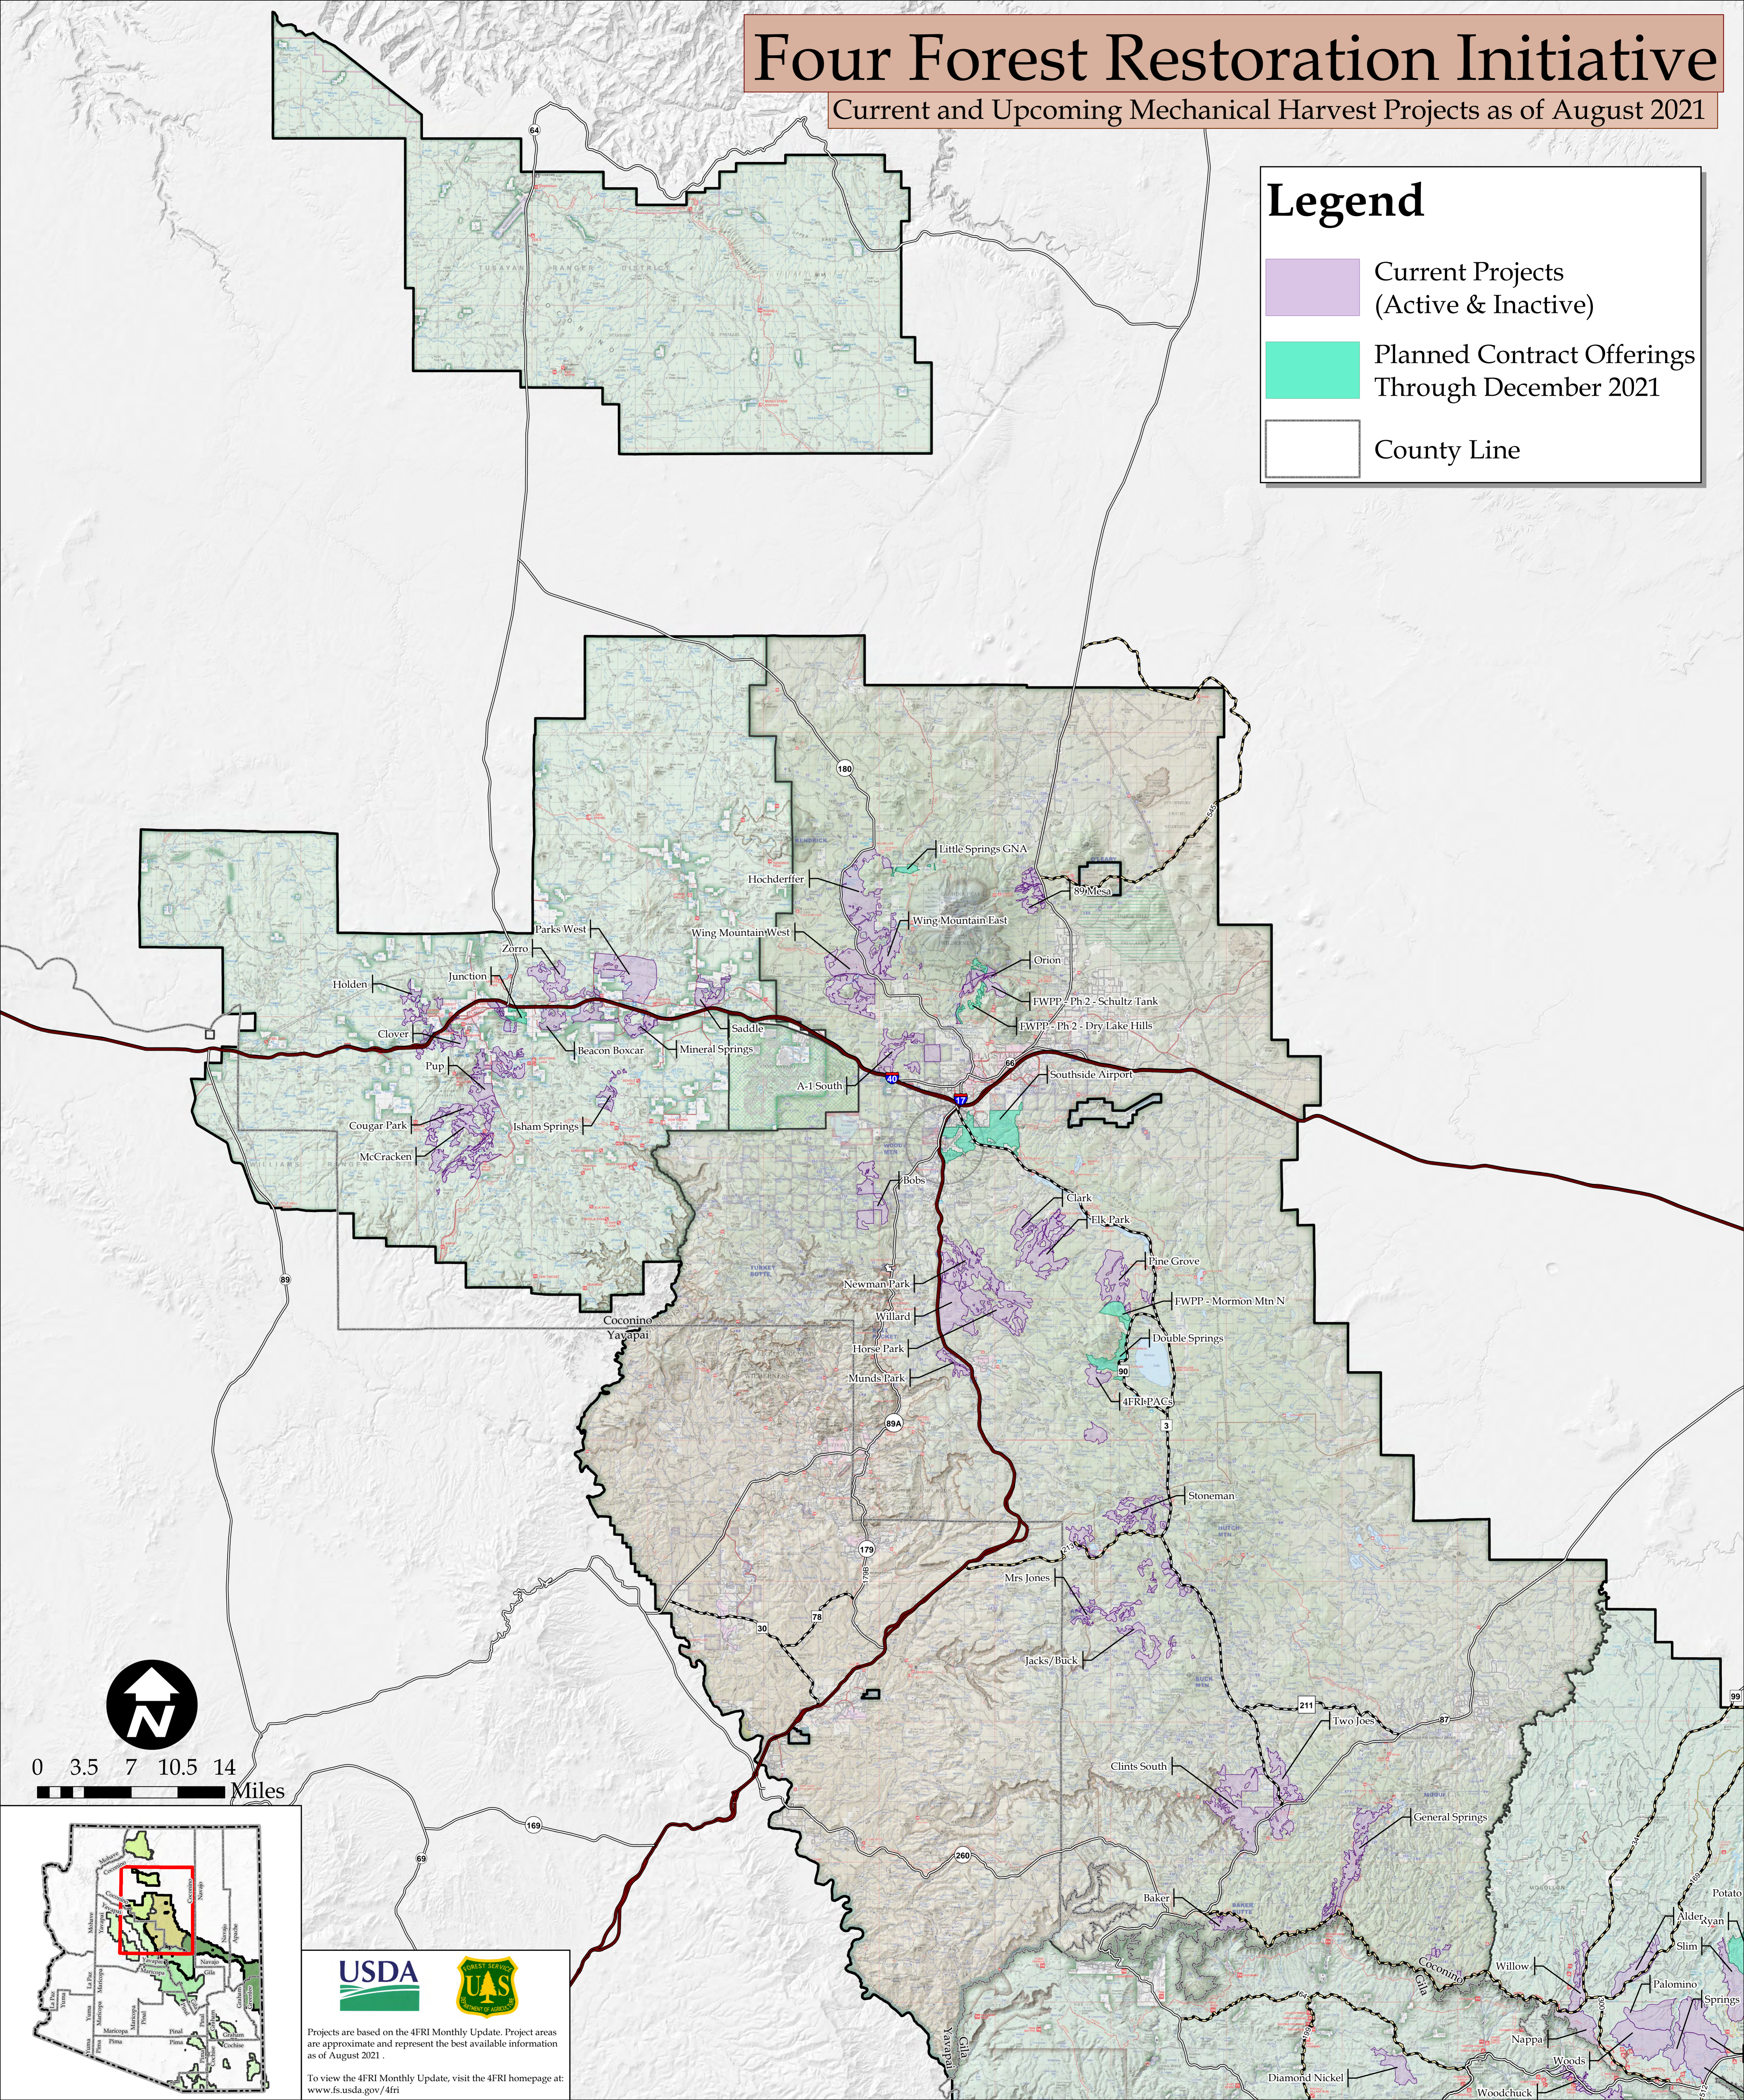

Four Forest Restoration Initiative

Current and Upcoming Mechanical Harvest Projects as of August 2021

Legend

-  Current Projects (Active & Inactive)
-  Planned Contract Offerings Through December 2021
-  County Line

0 3.5 7 10.5 14 Miles

Projects are based on the 4FRI Monthly Update. Project areas are approximate and represent the best available information as of August 2021.
To view the 4FRI Monthly Update, visit the 4FRI homepage at: www.fs.usda.gov/4fri