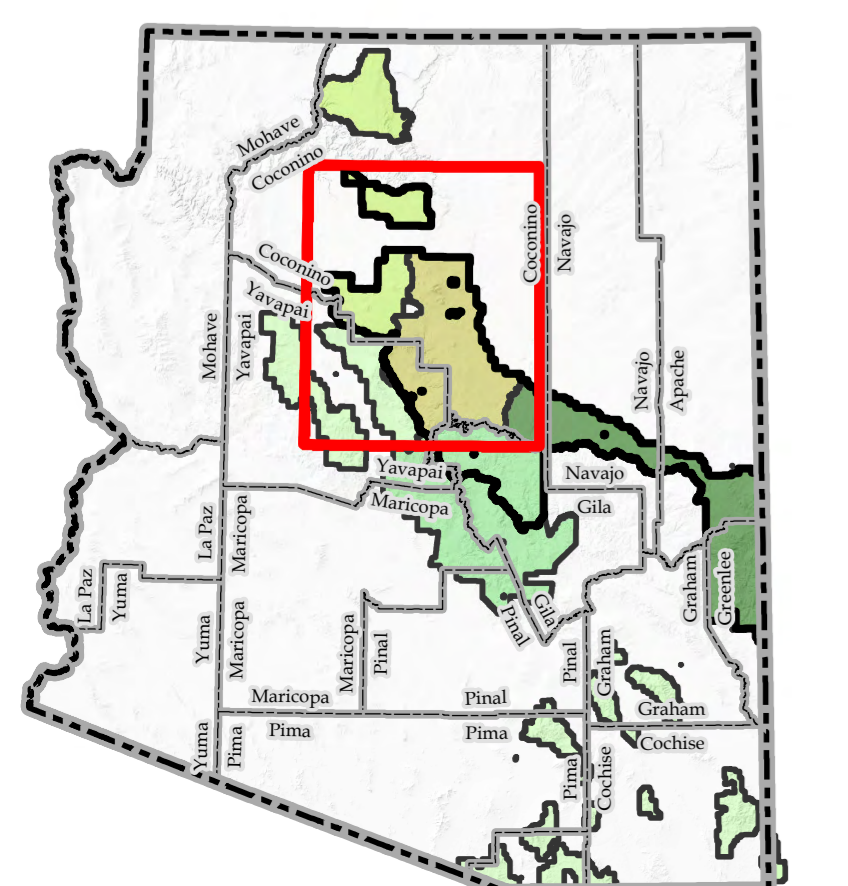

Four Forest Restoration Initiative

Current and Upcoming Mechanical Harvest Projects as of August 2021

Legend

-  Current Projects (Active & Inactive)
-  Planned Contract Offerings Through December 2021
-  County Line

0 3.5 7 10.5 14 Miles

Projects are based on the 4FRI Monthly Update. Project areas are approximate and represent the best available information as of August 2021.
To view the 4FRI Monthly Update, visit the 4FRI homepage at: www.fs.usda.gov/4fri