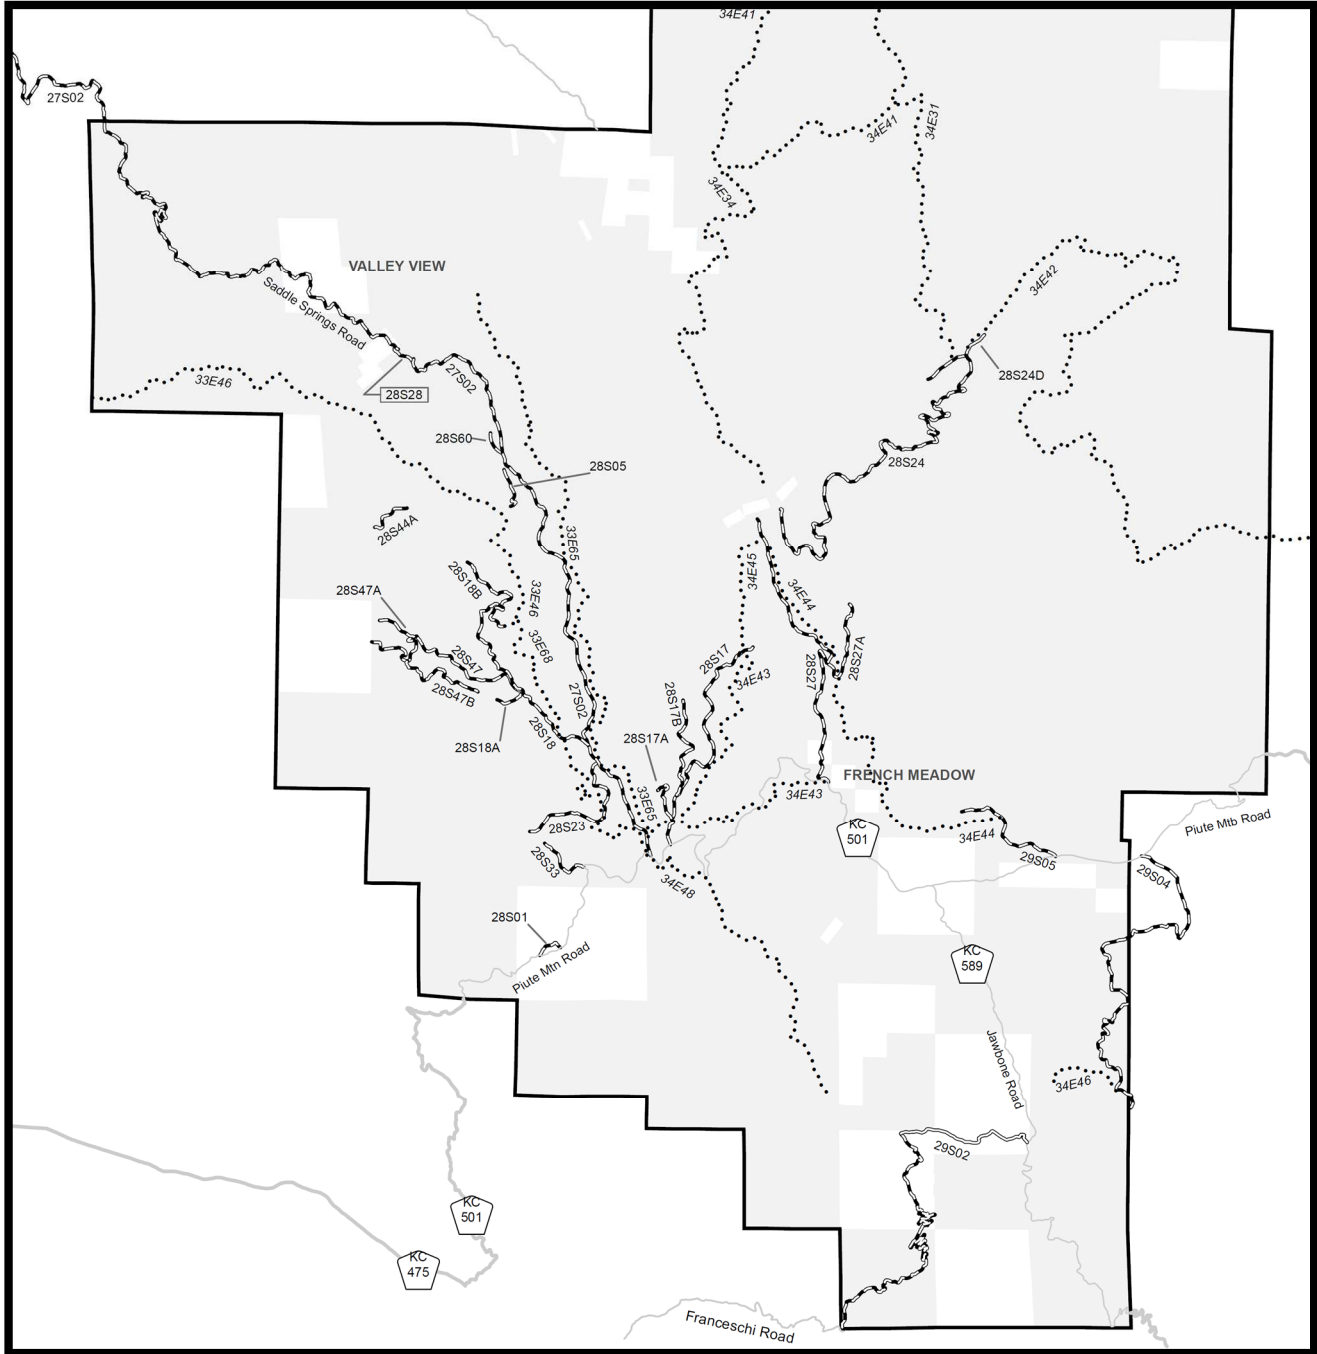

Motor Vehicle Use Map

Sequoia National Forest
Kern River Ranger District
SOUTH

Legend

- Roads Open to Highway Legal Vehicles
- - - Roads Open to All Vehicles
- Trails Open to All Vehicles
- - - Trails Open to Vehicles 50' or Less in Width
- - - Trails Open to Motorcycles Only