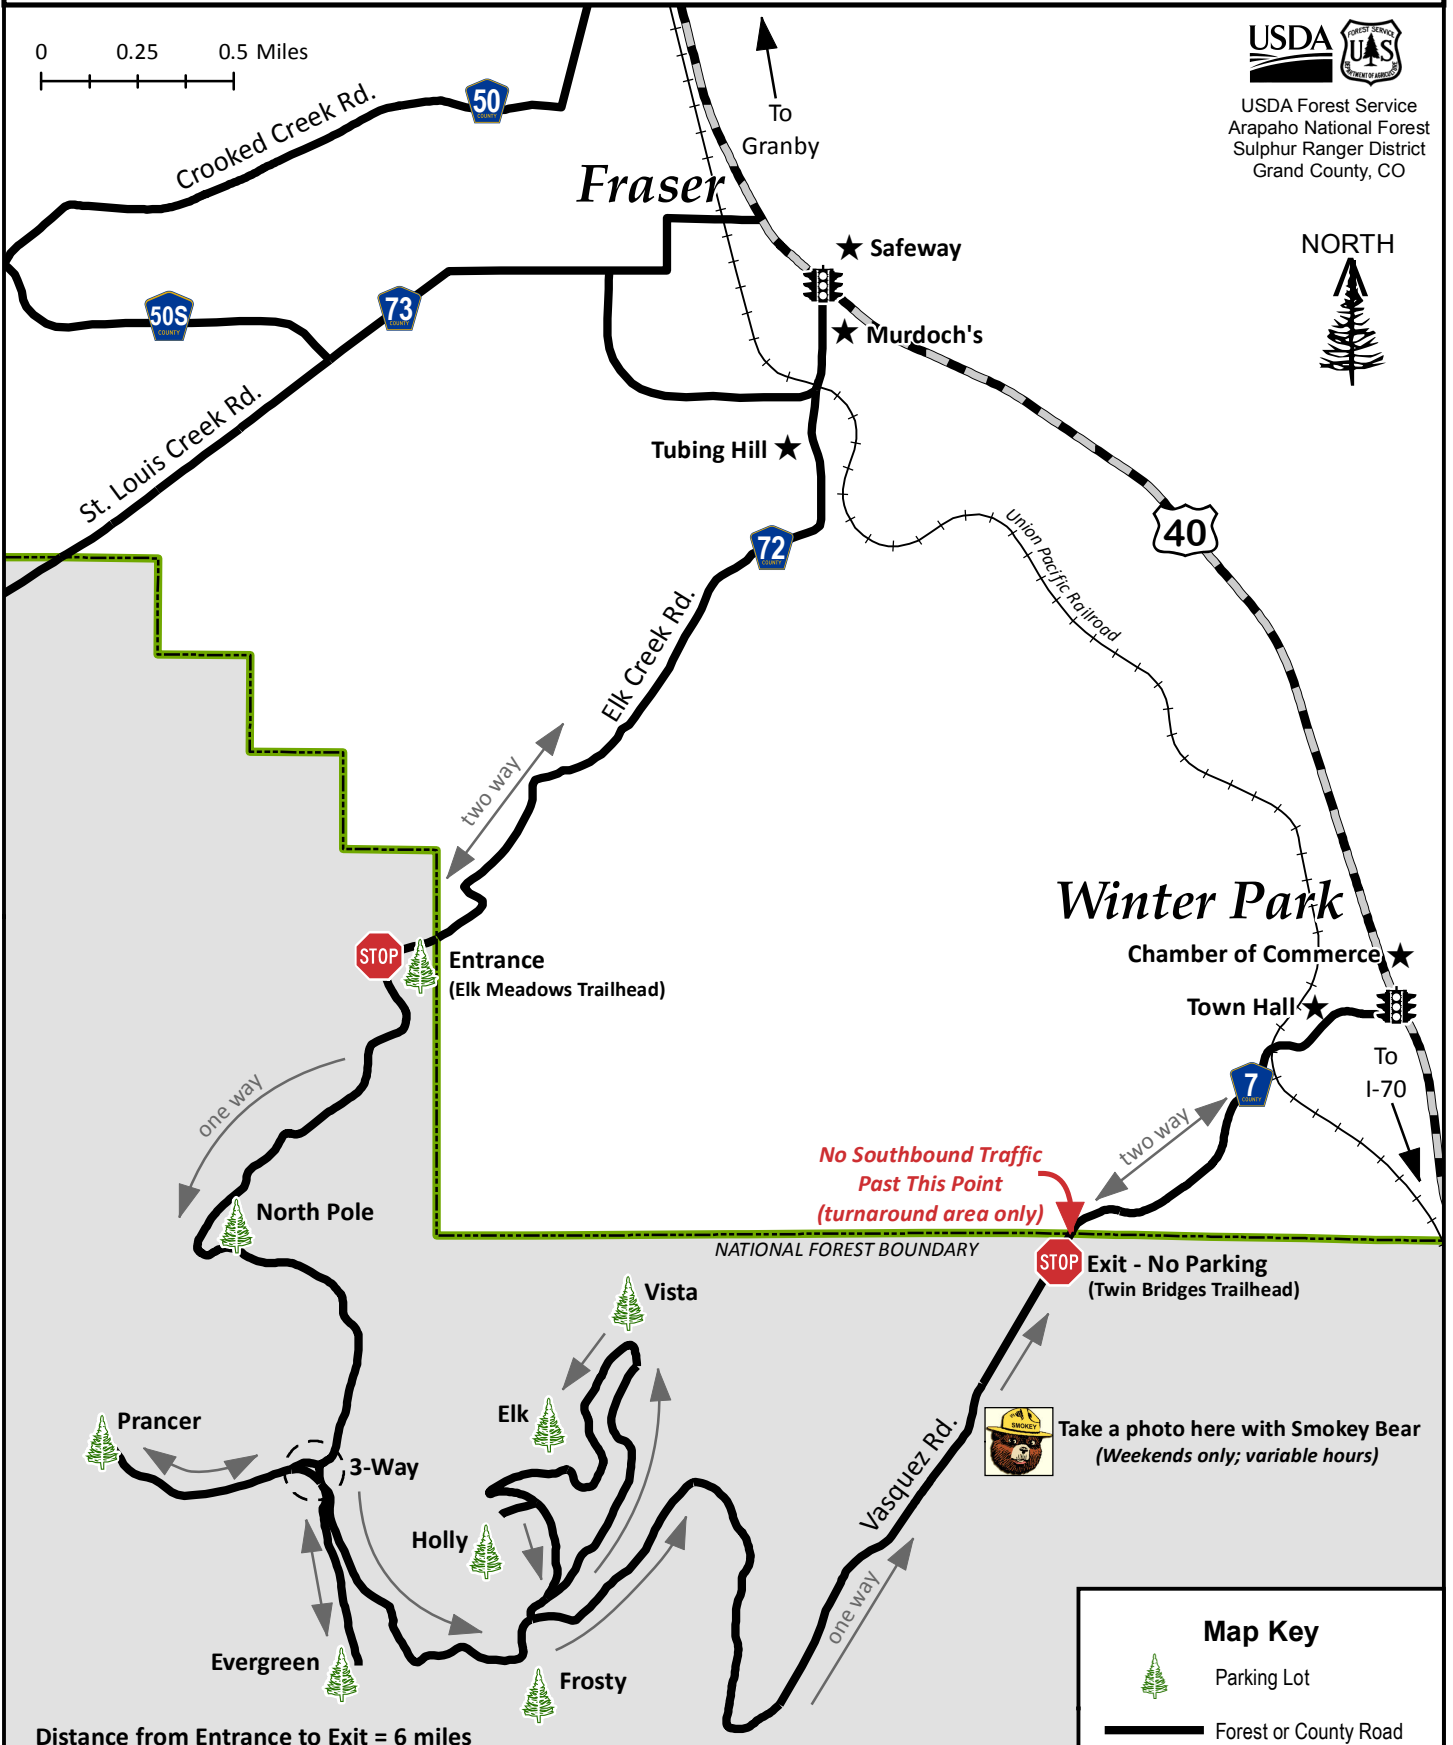

Elk Creek Christmas Tree Cutting Area

Arapaho National Forest - Sulphur Ranger District

USDA Forest Service
Arapaho National Forest
Sulphur Ranger District
Grand County, CO

NORTH

Distance from Entrance to Exit = 6 miles

Map Key

- Parking Lot
- Forest or County Road
- Arapaho National Forest