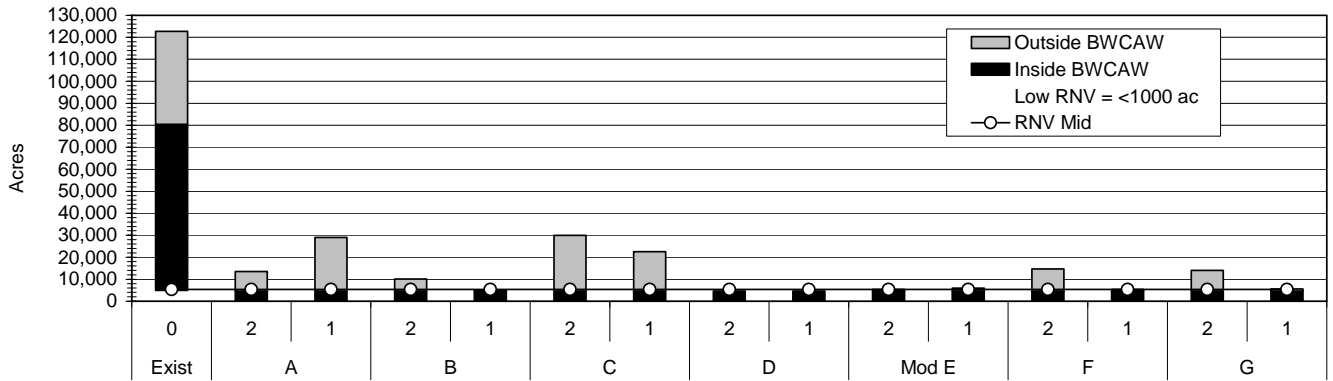

Figure WLD 6a. Superior NF MIH 6a: Spruce / Fir Forest - Young

Figure WLD 6b. Superior NF MIH 6b: Spruce / Fir Forest - Mature Older

Figure WLD 7a. Chippewa NF MIH 7a: Red and White Pine Forest - Young

Figure WLD 7b. Chippewa NF MIH 7b: Red and White Pine Forest - Mature / Older