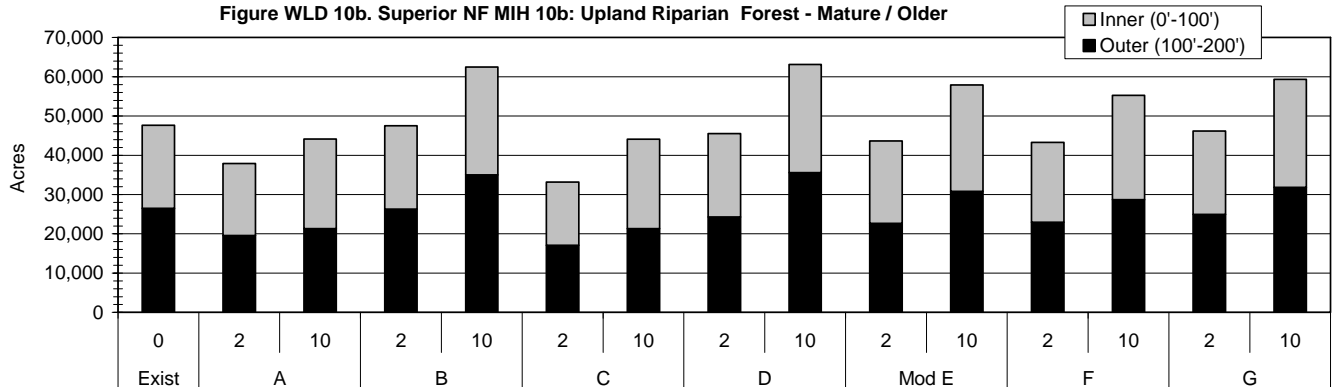

Figure WLD 10b. Superior NF MIH 10b: Upland Riparian Forest - Mature / Older