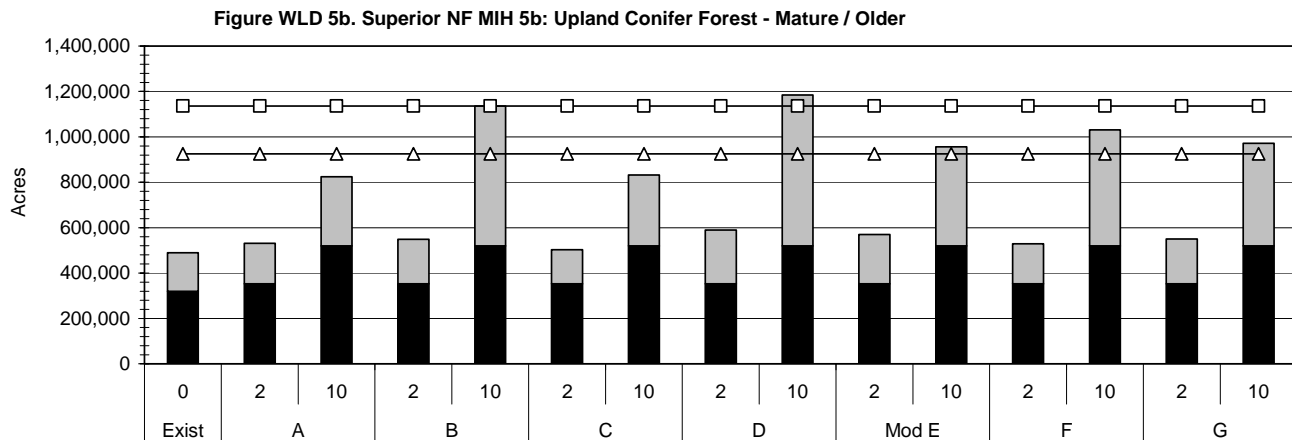

Figure WLD 2b. Superior NF MIH 2b: Upland Deciduous Forest - Mature/Old

Figure WLD 6a. Chippewa NF MIH 6a: Spruce / Fir Forest - Young

Figure WLD 6b. Chippewa NF MIH 6b: Spruce / Fir Forest - Mature / Older