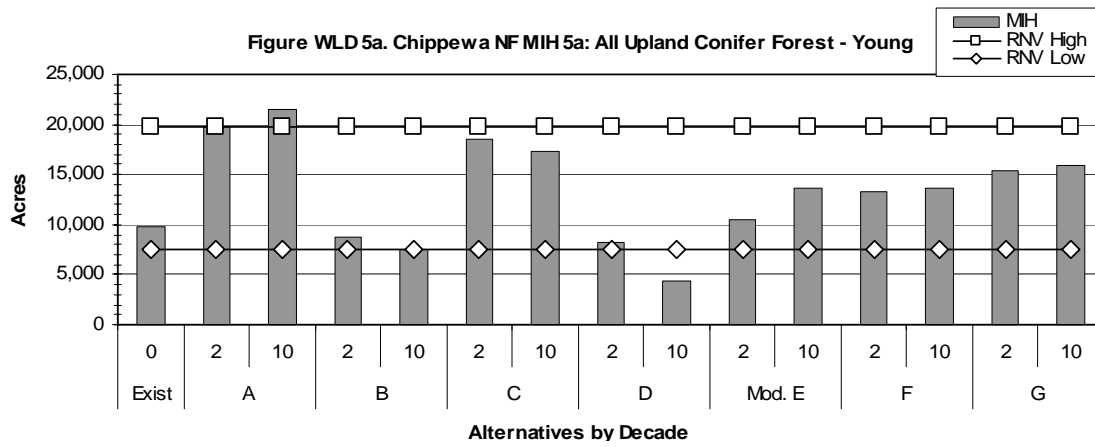

Figure WLD 2b. Superior NF MIH 2b: Upland Deciduous Forest - Mature/Old

Figure WLD 6a. Chippewa NF MIH 6a: Spruce / Fir Forest - Young

Figure WLD 6b. Chippewa NF MIH 6b: Spruce / Fir Forest - Mature / Older

Figure WLD 6a. Superior NF MIH 6a: Spruce / Fir Forest - Young

Figure WLD 6b. Superior NF MIH 6b: Spruce / Fir Forest - Mature Older

Figure WLD 7a. Chippewa NF MIH 7a: Red and White Pine Forest - Young

Figure WLD 7b. Chippewa NF MIH 7b: Red and White Pine Forest - Mature / Older