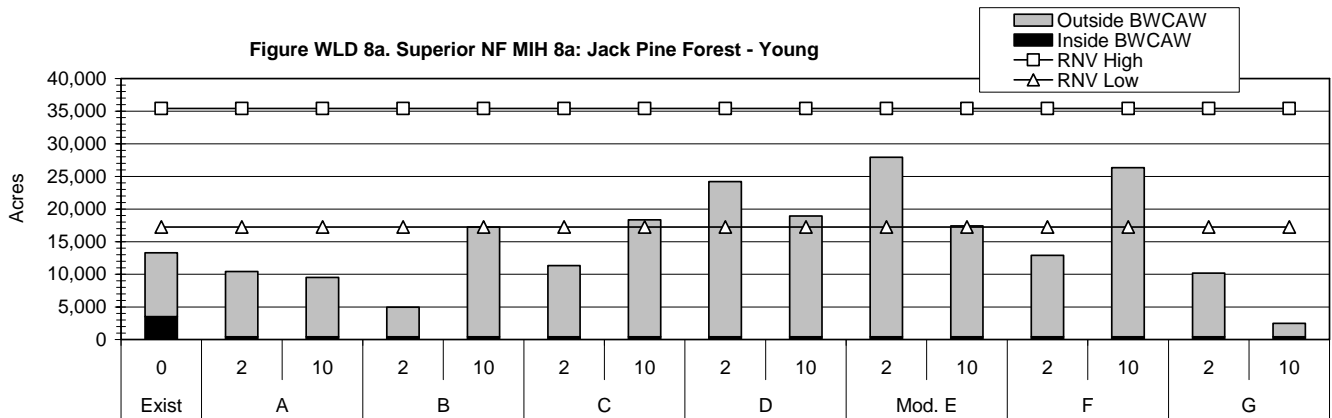

Figure WLD 6a. Superior NF MIH 6a: Spruce / Fir Forest - Young

Figure WLD 6b. Superior NF MIH 6b: Spruce / Fir Forest - Mature Older

Figure WLD 7a. Chippewa NF MIH 7a: Red and White Pine Forest - Young

Figure WLD 7b. Chippewa NF MIH 7b: Red and White Pine Forest - Mature / Older

Figure WLD 7a. Superior NF MIH 7a: Red / White Pine Forest - Young

Figure WLD 7b. Superior NF MIH 7b: Red / White Forest - Mature / Older

Figure WLD9a. Chippewa NF MIH9a: Lowland B. Spruce / Fir Forest - Young

Figure WLD9b. Chippewa NF MIH9b: Lowland B. Spruce / Fir Forest - Mature / Older

Figure WLD 9a. Superior NF MIH 9a: Lowland B. Spruce - Tamarack Forest - Young

Figure WLD 9b. Superior NF MIH 9b: Lowland B. Spruce - Tamarack Forest - Mature / Older