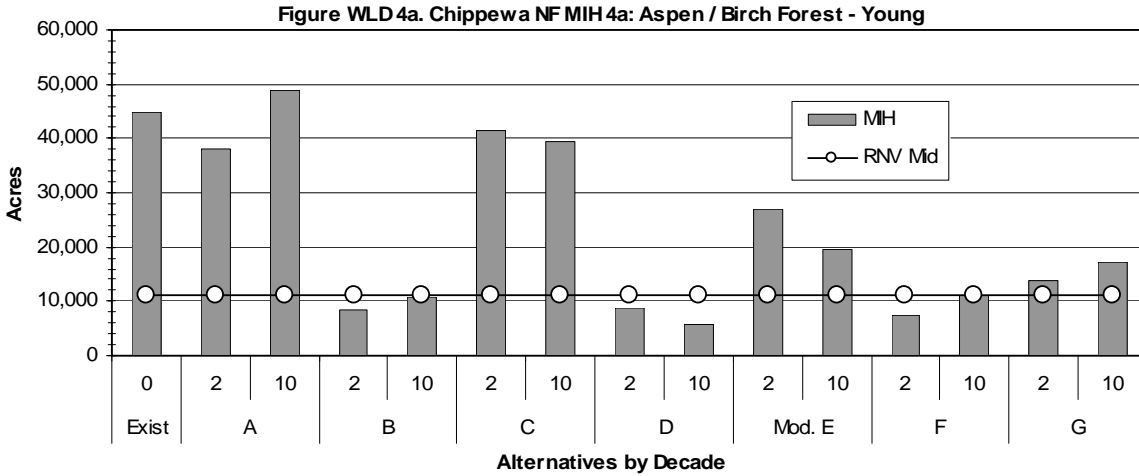

Figure WLD 2a. Chippewa NF MIH 2a: Upland Deciduous Forest - Young

Figure WLD 2b. Chippewa NF MIH 2b: Upland Deciduous Forest Mature/Older

Figure WLD 2a. Superior NF MIH 2a: Upland Deciduous Forest - Young

Figure WLD 2b. Superior NF MIH 2b: Upland Deciduous Forest - Mature/Old

Figure WLD 6a. Chippewa NF MIH 6a: Spruce / Fir Forest - Young

Figure WLD 6b. Chippewa NF MIH 6b: Spruce / Fir Forest - Mature / Older