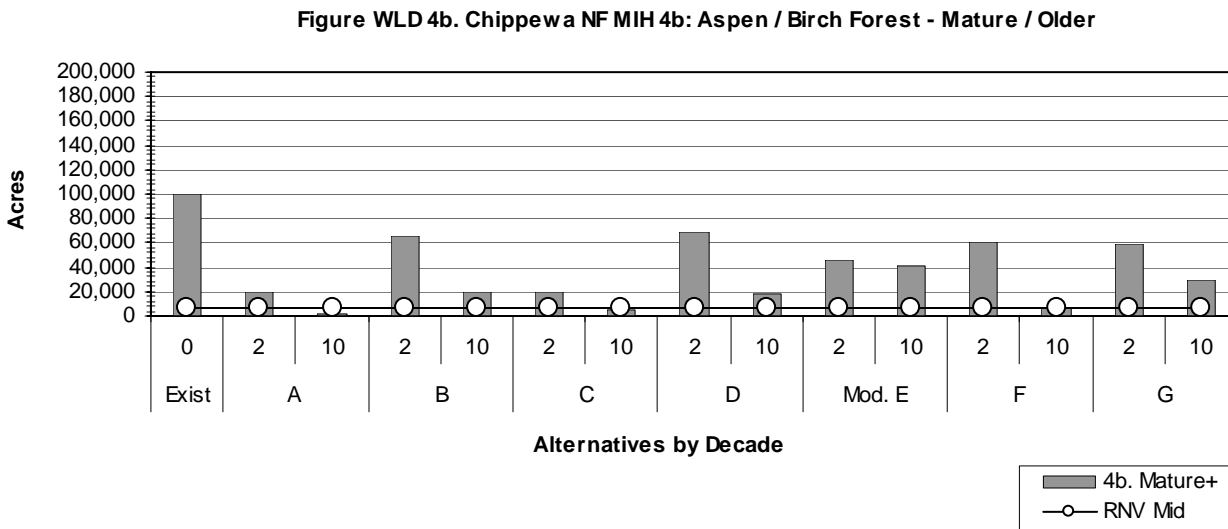

Figure WLD 2a. Chippewa NF MIH 2a: Upland Deciduous Forest - Young

Figure WLD 2b. Chippewa NF MIH 2b: Upland Deciduous Forest Mature/Older

Figure WLD 2a. Superior NF MIH 2a: Upland Deciduous Forest - Young

Figure WLD 2b. Superior NF MIH 2b: Upland Deciduous Forest - Mature/Old

Figure WLD 6a. Chippewa NF MIH 6a: Spruce / Fir Forest - Young

Figure WLD 6b. Chippewa NF MIH 6b: Spruce / Fir Forest - Mature / Older