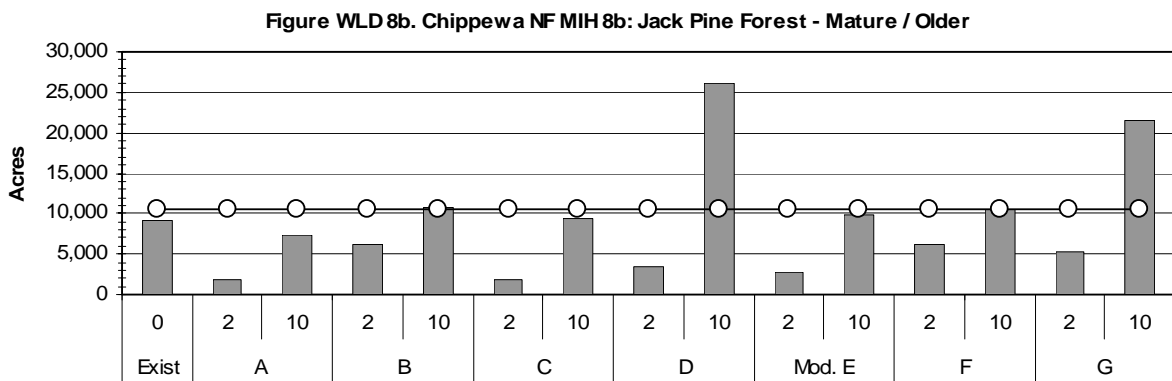

Figure WLD 6a. Superior NF MIH 6a: Spruce / Fir Forest - Young

Figure WLD 6b. Superior NF MIH 6b: Spruce / Fir Forest - Mature Older

Figure WLD 7a. Chippewa NF MIH 7a: Red and White Pine Forest - Young

Figure WLD 7b. Chippewa NF MIH 7b: Red and White Pine Forest - Mature / Older

Figure WLD 7a. Superior NF MIH 7a: Red / White Pine Forest - Young

Figure WLD 7b. Superior NF MIH 7b: Red / White Forest - Mature / Older

Figure WLD9a. Chippewa NF MIH9a: Lowland B. Spruce / Fir Forest - Young