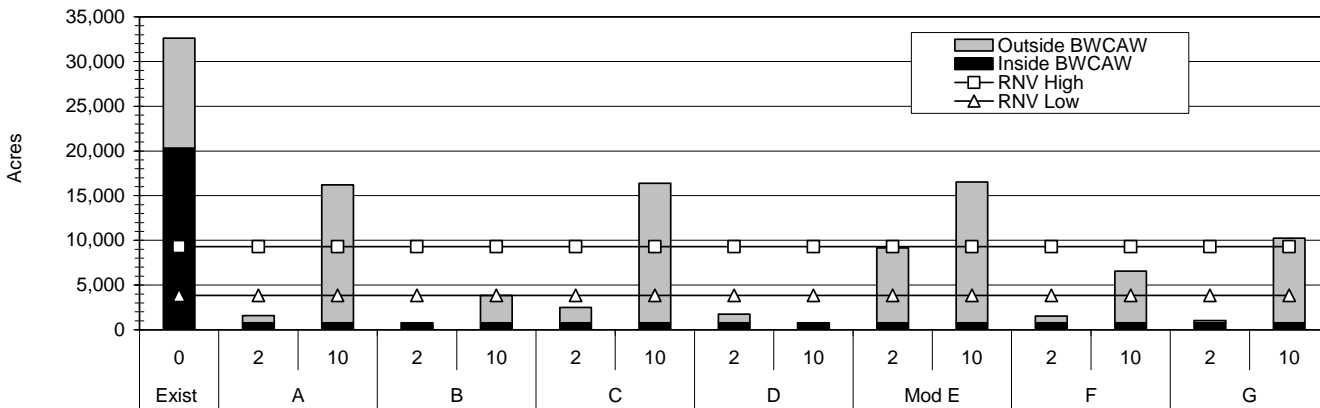

Figure WLD 7a. Superior NF MIH 7a: Red / White Pine Forest - Young

Figure WLD 7b. Superior NF MIH 7b: Red / White Forest - Mature / Older

Figure WLD9a. Chippewa NF MIH9a: Lowland B. Spruce / Fir Forest - Young

Figure WLD9b. Chippewa NF MIH9b: Lowland B. Spruce / Fir Forest - Mature / Older

Figure WLD 9a. Superior NF MIH 9a: Lowland B. Spruce - Tamarack Forest - Young

Figure WLD 9b. Superior NF MIH 9b: Lowland B. Spruce - Tamarack Forest - Mature / Older