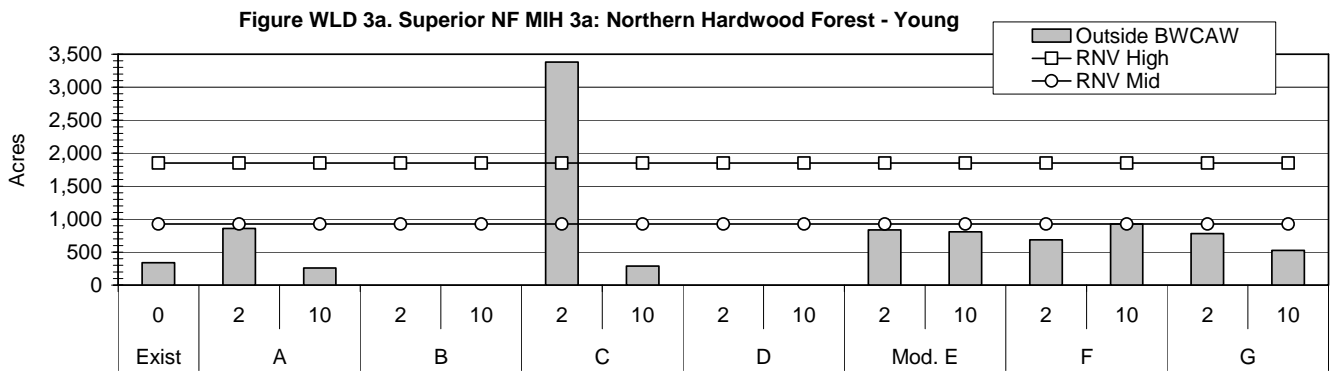

Figure WLD 2a. Chippewa NF MIH 2a: Upland Deciduous Forest - Young

Figure WLD 2b. Chippewa NF MIH 2b: Upland Deciduous Forest Mature/Older

Figure WLD 2a. Superior NF MIH 2a: Upland Deciduous Forest - Young

Figure WLD 2b. Superior NF MIH 2b: Upland Deciduous Forest - Mature/Old

Figure WLD 6a. Chippewa NF MIH 6a: Spruce / Fir Forest - Young

Figure WLD 6b. Chippewa NF MIH 6b: Spruce / Fir Forest - Mature / Older