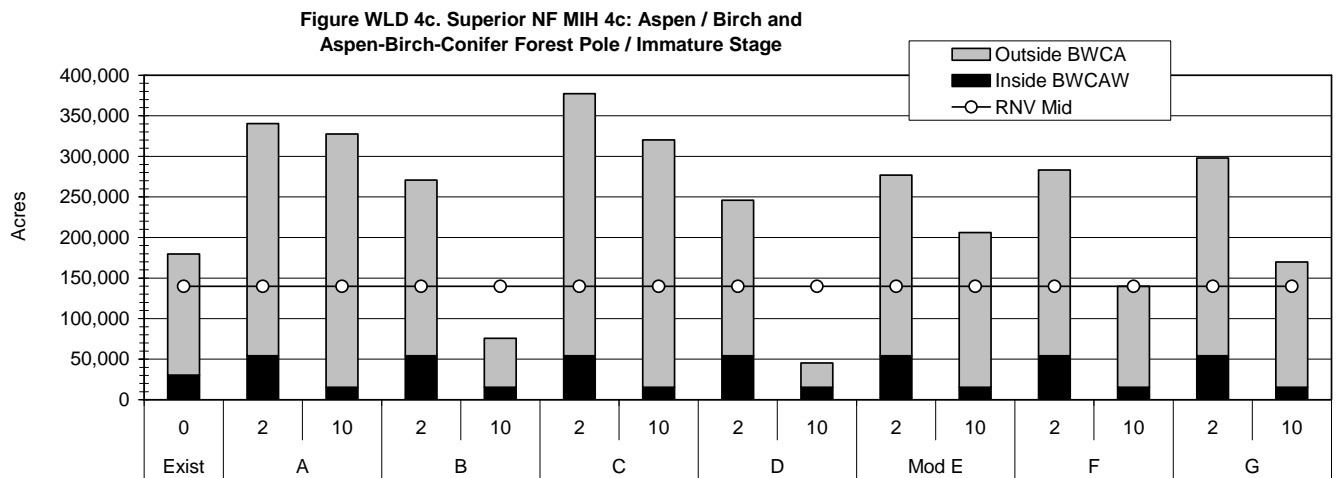

Figure WLD 2a. Chippewa NF MIH 2a: Upland Deciduous Forest - Young

Figure WLD 2b. Chippewa NF MIH 2b: Upland Deciduous Forest Mature/Older

Figure WLD 2a. Superior NF MIH 2a: Upland Deciduous Forest - Young

Figure WLD 2b. Superior NF MIH 2b: Upland Deciduous Forest - Mature/Old

Figure WLD 6a. Chippewa NF MIH 6a: Spruce / Fir Forest - Young

Figure WLD 6b. Chippewa NF MIH 6b: Spruce / Fir Forest - Mature / Older