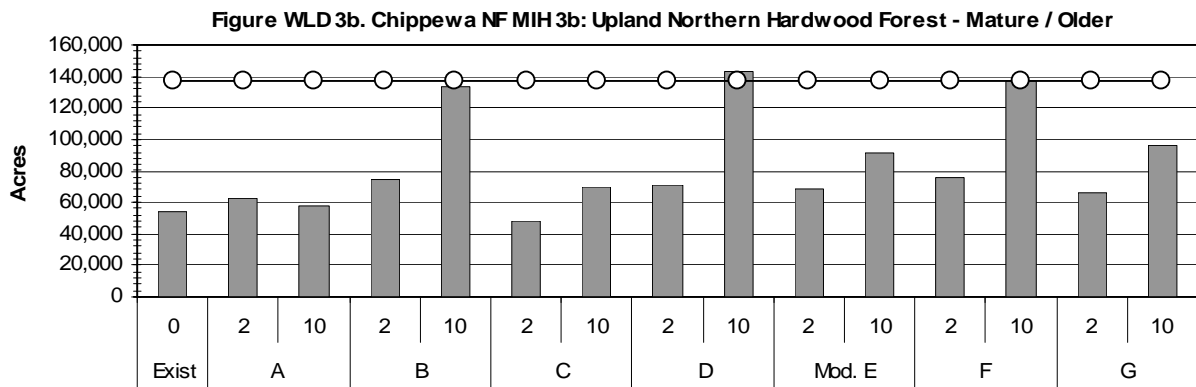

Figure WLD 2a. Chippewa NF MIH 2a: Upland Deciduous Forest - Young

Figure WLD 2b. Chippewa NF MIH 2b: Upland Deciduous Forest Mature/Older

Figure WLD 2a. Superior NF MIH 2a: Upland Deciduous Forest - Young

Figure WLD 2b. Superior NF MIH 2b: Upland Deciduous Forest - Mature/Old

Figure WLD 6a. Chippewa NF MIH 6a: Spruce / Fir Forest - Young

Figure WLD 6b. Chippewa NF MIH 6b: Spruce / Fir Forest - Mature / Older