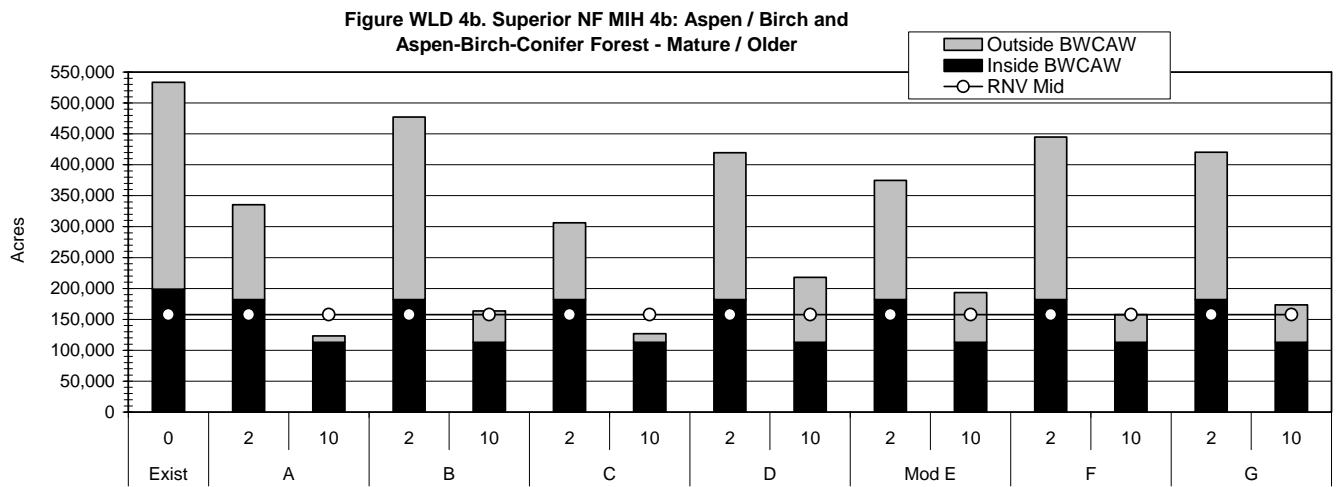

Figure WLD 2a. Chippewa NF MIH 2a: Upland Deciduous Forest - Young

Figure WLD 2b. Chippewa NF MIH 2b: Upland Deciduous Forest Mature/Older

Figure WLD 2a. Superior NF MIH 2a: Upland Deciduous Forest - Young

Figure WLD 2b. Superior NF MIH 2b: Upland Deciduous Forest - Mature/Old

Figure WLD 6a. Chippewa NF MIH 6a: Spruce / Fir Forest - Young

Figure WLD 6b. Chippewa NF MIH 6b: Spruce / Fir Forest - Mature / Older