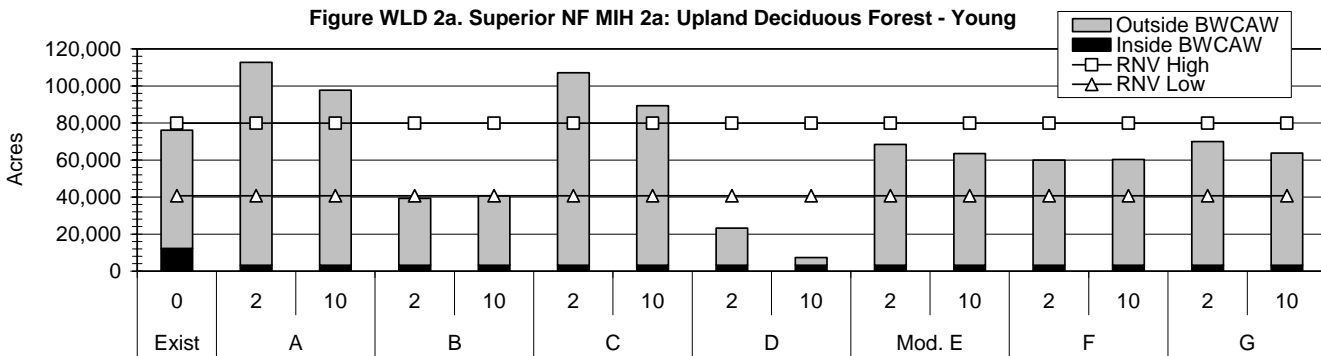

Figure WLD 2a. Chippewa NF MIH 2a: Upland Deciduous Forest - Young

Figure WLD 2b. Chippewa NF MIH 2b: Upland Deciduous Forest Mature/Older

Figure WLD 2a. Superior NF MIH 2a: Upland Deciduous Forest - Young

Figure WLD 2b. Superior NF MIH 2b: Upland Deciduous Forest - Mature/Old

Figure WLD 6a. Chippewa NF MIH 6a: Spruce / Fir Forest - Young

Figure WLD 6b. Chippewa NF MIH 6b: Spruce / Fir Forest - Mature / Older