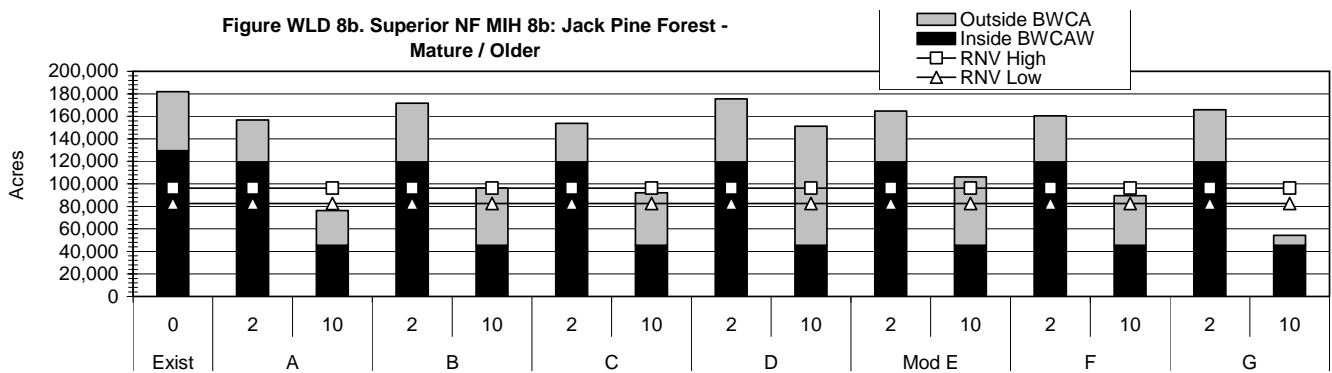

Figure WLD 6a. Superior NF MIH 6a: Spruce / Fir Forest - Young

Figure WLD 6b. Superior NF MIH 6b: Spruce / Fir Forest - Mature Older

Figure WLD 7a. Chippewa NF MIH 7a: Red and White Pine Forest - Young

Figure WLD 7b. Chippewa NF MIH 7b: Red and White Pine Forest - Mature / Older

Figure WLD 7a. Superior NF MIH 7a: Red / White Pine Forest - Young

Figure WLD 7b. Superior NF MIH 7b: Red / White Forest - Mature / Older

Figure WLD9a. Chippewa NF MIH9a: Lowland B. Spruce / Fir Forest - Young

Figure WLD9b. Chippewa NF MIH9b: Lowland B. Spruce / Fir Forest - Mature / Older

Figure WLD 9a. Superior NF MIH 9a: Lowland B. Spruce - Tamarack Forest - Young

Figure WLD 9b. Superior NF MIH 9b: Lowland B. Spruce - Tamarack Forest - Mature / Older