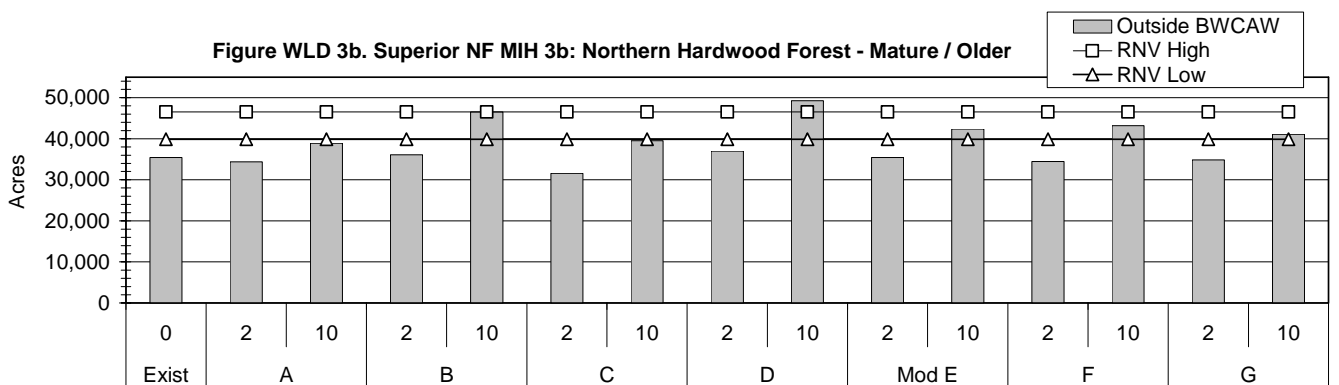

Figure WLD 2a. Chippewa NF MIH 2a: Upland Deciduous Forest - Young

Figure WLD 2b. Chippewa NF MIH 2b: Upland Deciduous Forest Mature/Older

Figure WLD 2a. Superior NF MIH 2a: Upland Deciduous Forest - Young

Figure WLD 2b. Superior NF MIH 2b: Upland Deciduous Forest - Mature/Old

Figure WLD 6a. Chippewa NF MIH 6a: Spruce / Fir Forest - Young

Figure WLD 6b. Chippewa NF MIH 6b: Spruce / Fir Forest - Mature / Older