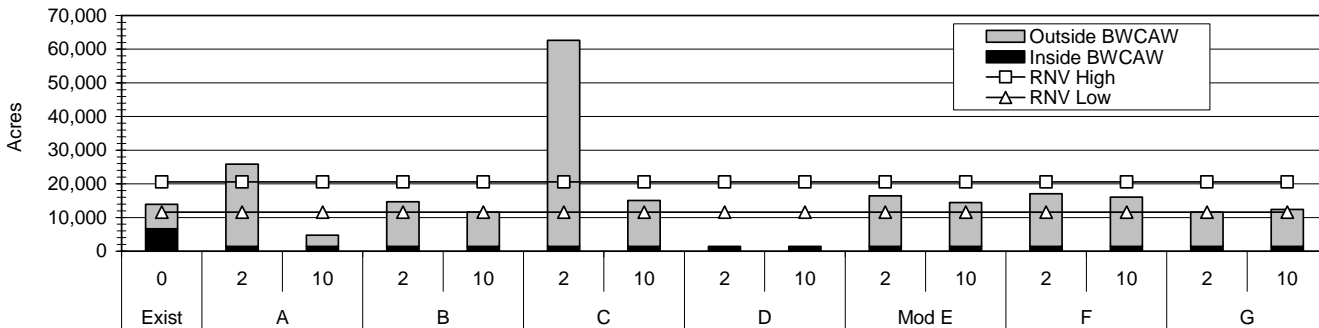

Figure WLD9b. Chippewa NF MIH9b: Lowland B. Spruce / Fir Forest - Mature / Older

Figure WLD 9a. Superior NF MIH 9a: Lowland B. Spruce - Tamarack Forest - Young

Figure WLD 9b. Superior NF MIH 9b: Lowland B. Spruce - Tamarack Forest - Mature / Older

Figure WLD 10a. Chippewa NF MIH 10a: Riparian Upland Forest - Young (zones 0'-200')

Figure WLD 10b. Chippewa NF MIH 10b: Riparian Upland Forest - Mature / Older (zones 0'-200')

Figure WLD 10a. Superior NF MIH 10a: Upland Riparian Forest - Young