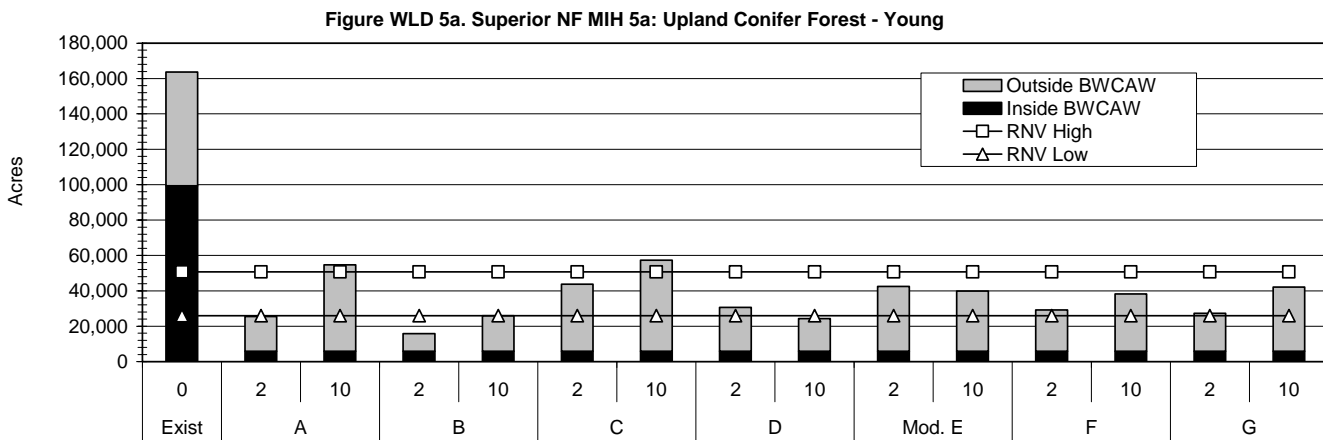

Figure WLD 2b. Superior NF MIH 2b: Upland Deciduous Forest - Mature/Old

Figure WLD 6a. Chippewa NF MIH 6a: Spruce / Fir Forest - Young

Figure WLD 6b. Chippewa NF MIH 6b: Spruce / Fir Forest - Mature / Older

Figure WLD 6a. Superior NF MIH 6a: Spruce / Fir Forest - Young

Figure WLD 6b. Superior NF MIH 6b: Spruce / Fir Forest - Mature Older

Figure WLD 7a. Chippewa NF MIH 7a: Red and White Pine Forest - Young

Figure WLD 7b. Chippewa NF MIH 7b: Red and White Pine Forest - Mature / Older