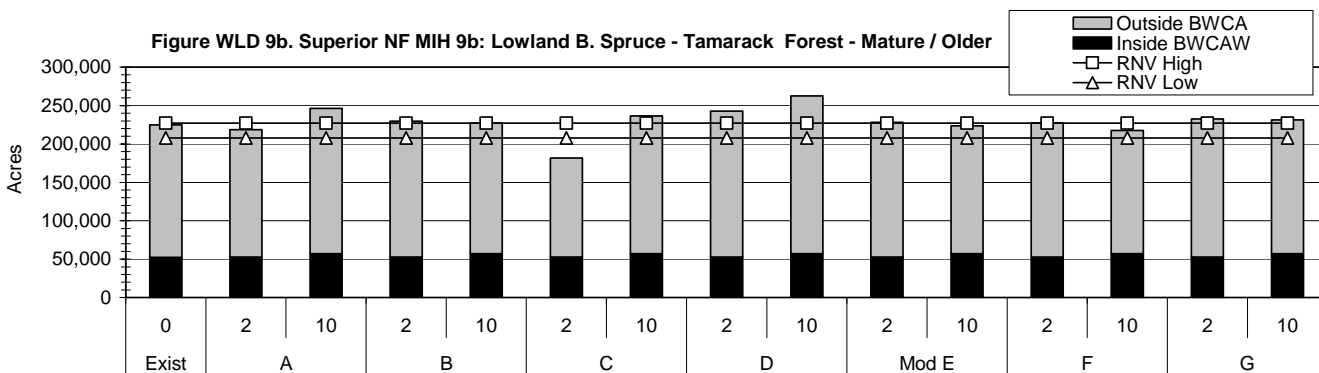

Figure WLD9b. Chippewa NF MIH9b: Lowland B. Spruce / Fir Forest - Mature / Older

Figure WLD 9a. Superior NF MIH 9a: Lowland B. Spruce - Tamarack Forest - Young

Figure WLD 9b. Superior NF MIH 9b: Lowland B. Spruce - Tamarack Forest - Mature / Older

Figure WLD 10a. Chippewa NF MIH 10a: Riparian Upland Forest - Young (zones 0'-200')

Figure WLD 10b. Chippewa NF MIH 10b: Riparian Upland Forest - Mature / Older (zones 0'-200')

Figure WLD 10a. Superior NF MIH 10a: Upland Riparian Forest - Young