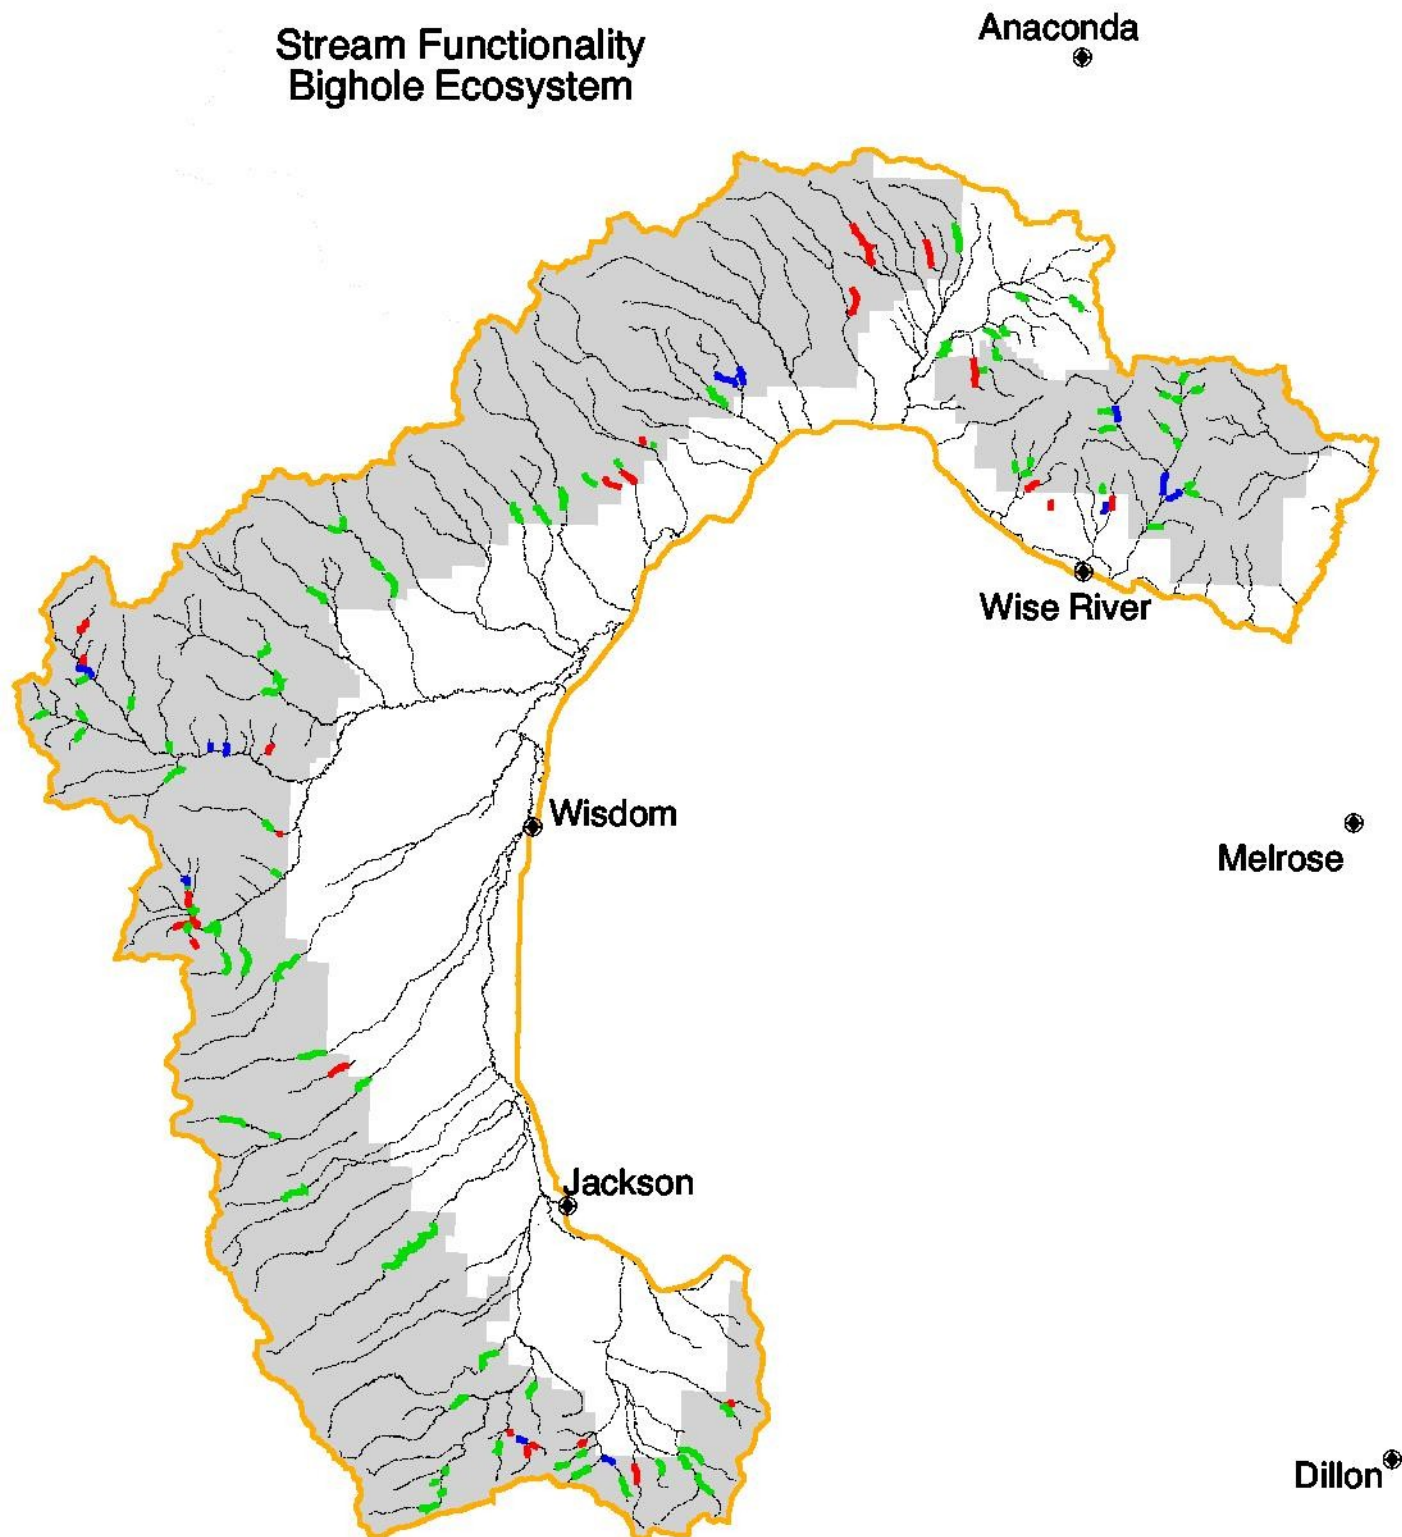

BEAVERHEAD-DEERLODGE NATIONAL FOREST

Stream Functionality Bighole Ecosystem

- Ecosystem Boundaries
- Stream Functionality**
- Non-Functioning Streams
- Functioning at Risk Streams
- Properly Functioning Streams
- Streams Not Surveyed
- Beaverhead-Deerlodge National Forest

5 0 5 10 Miles

1:550000

Beaverhead-Deerlodge NF GIS
11/20/00