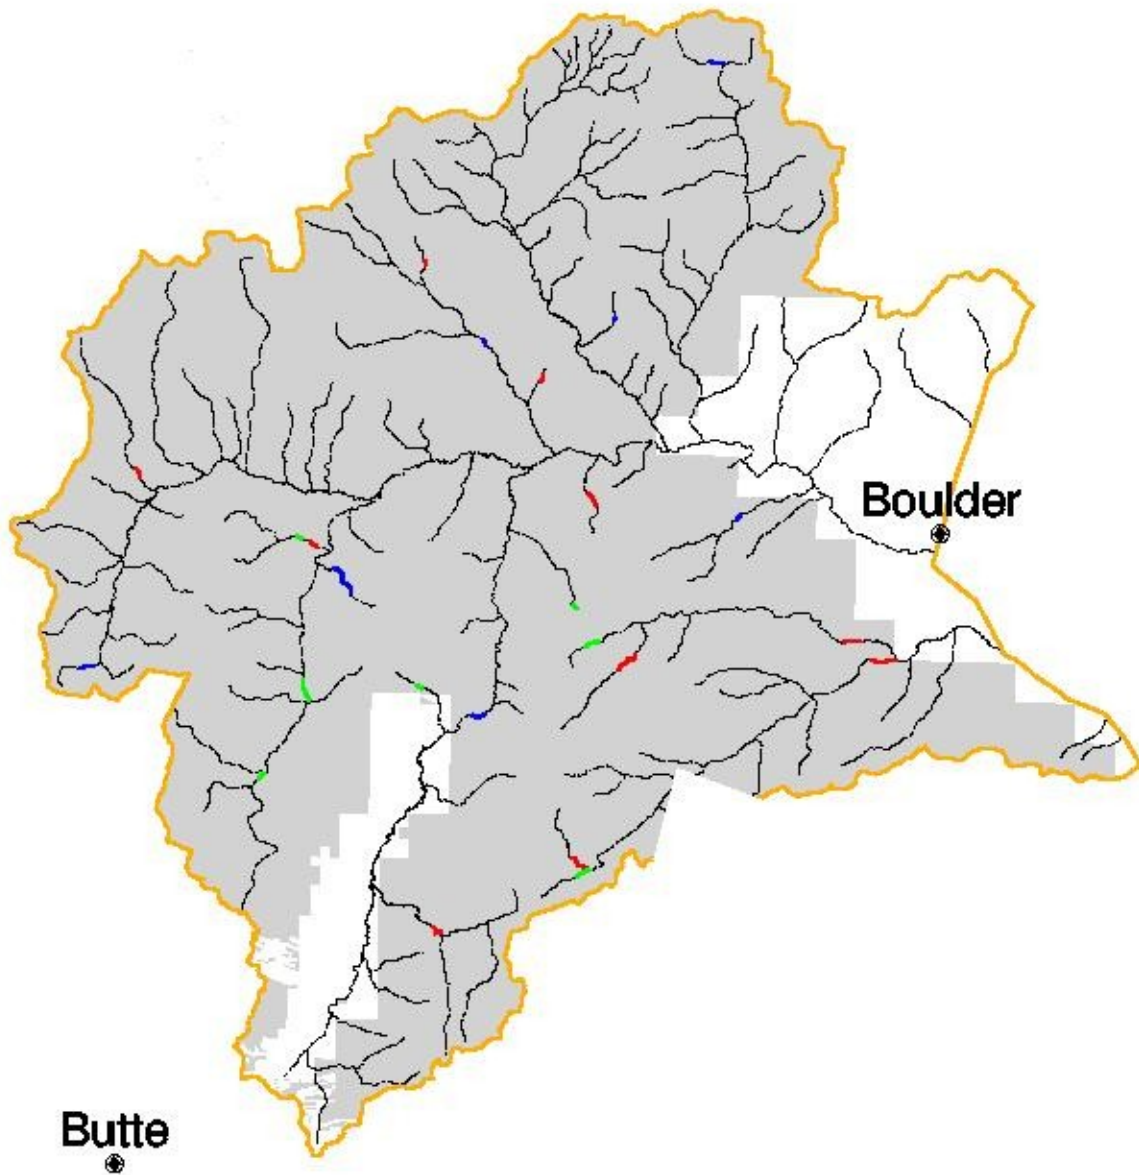

# BEAVERHEAD-DEERLODGE NATIONAL FOREST

## Stream Functionality Boulder River Ecosystem

-  Ecosystem Boundaries
- Stream Functionality**
-  Non-Functioning Streams
-  Functioning at Risk Streams
-  Properly Functioning Streams
-  Streams Not Surveyed
-  Beaverhead-Deerlodge National Forest

10 0 10 Miles

1:300000

Beaverhead-Deerlodge NF GIS  
11/2000