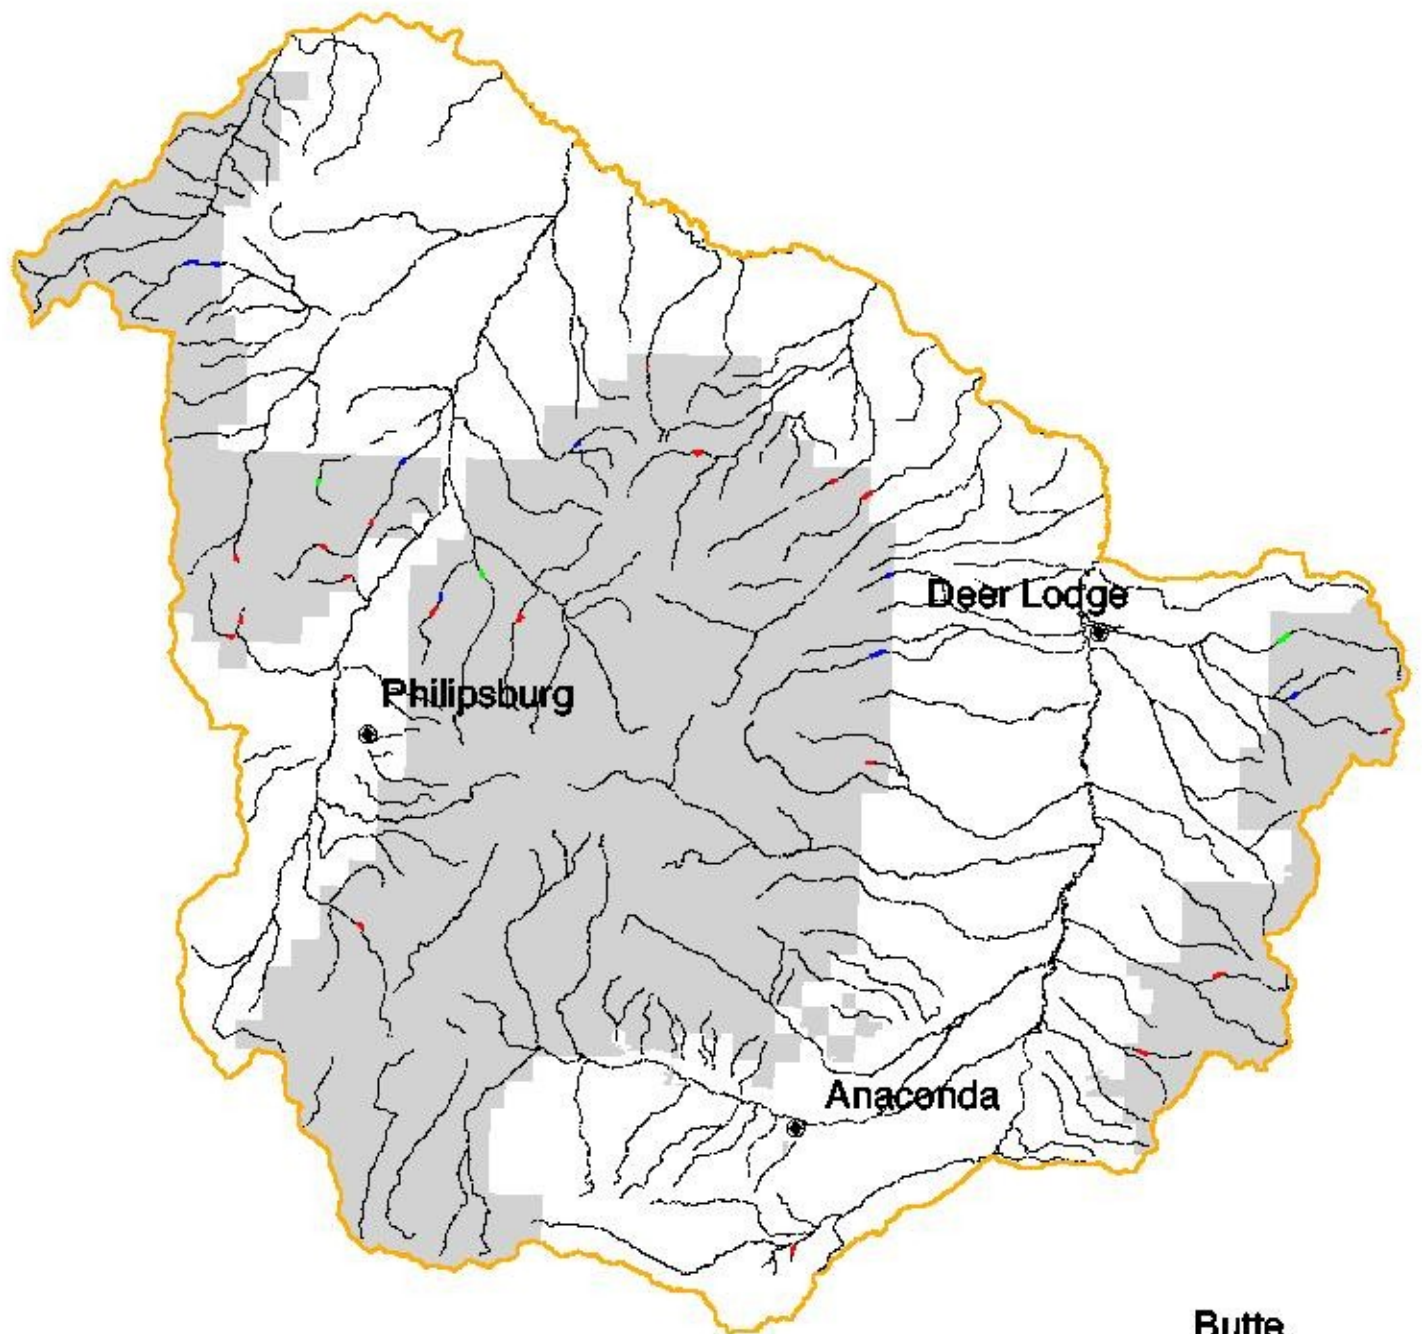

BEAVERHEAD-DEERLODGE NATIONAL FOREST

Stream Functionality Lower Clark Fork Ecosystem

- Ecosystem Boundaries
- Stream Functionality**
- Non-Functioning Streams
- Functioning at Risk Streams
- Properly Functioning Streams
- Streams Not Surveyed
- Beaverhead-Deerlodge National Forest

0 10 Miles

1:450000

Beaverhead-Deerlodge NF GIS
11/2000