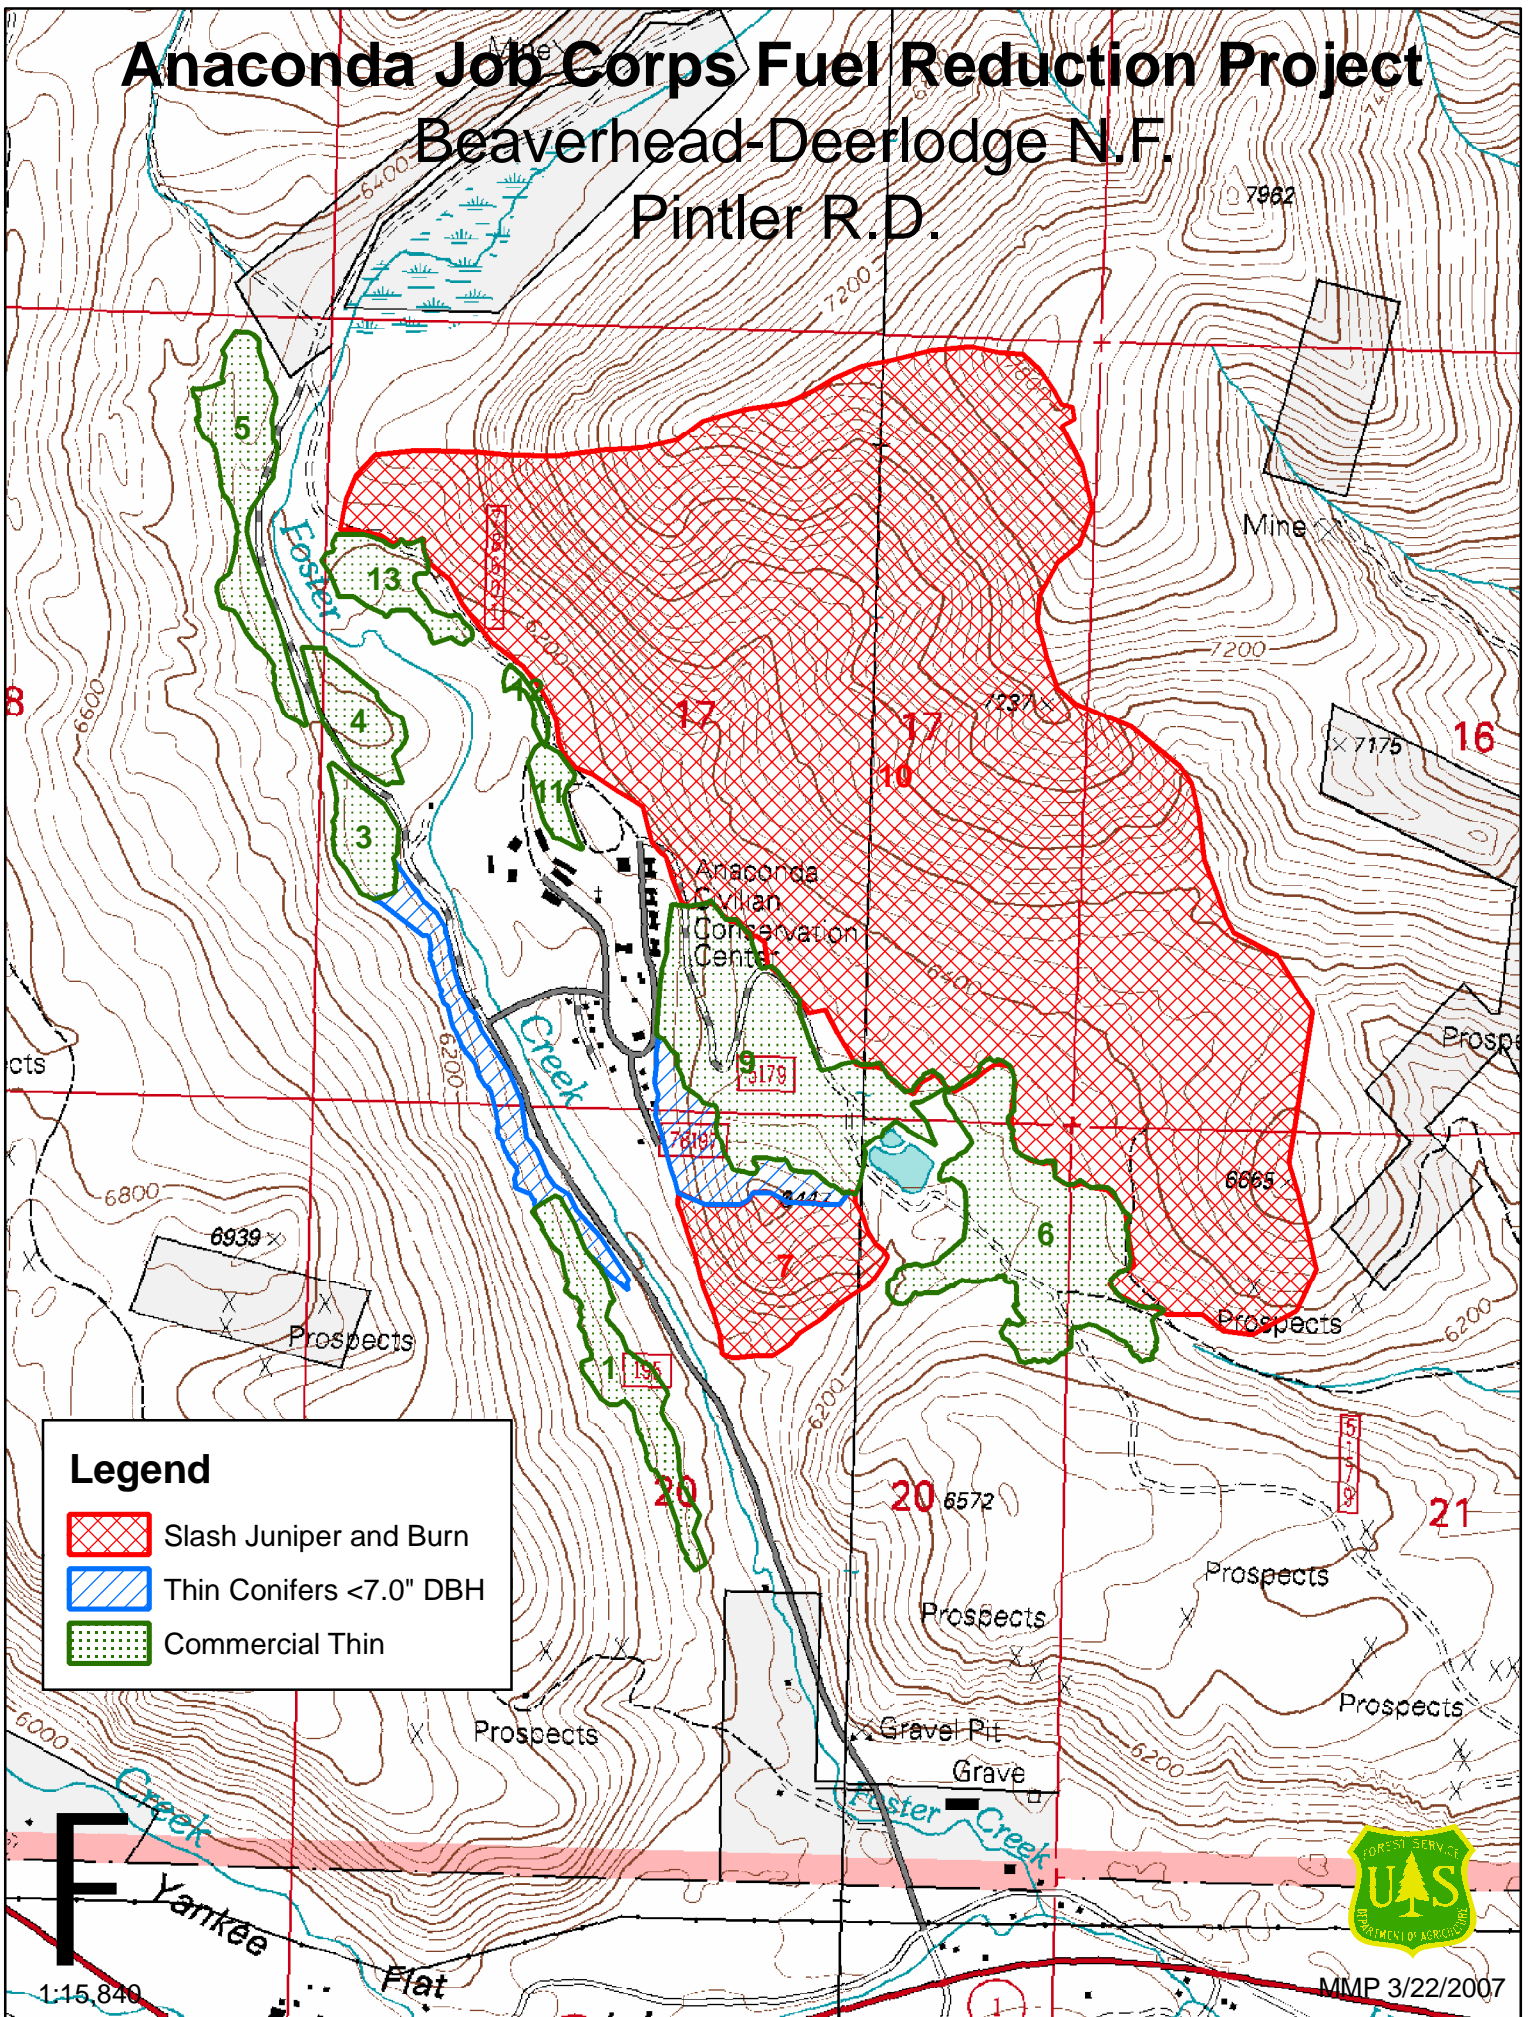

# Anaconda Job Corps Fuel Reduction Project

## Beaverhead-Deerlodge N.F.

### Pintler R.D.

**Legend**

-  Slash Juniper and Burn
-  Thin Conifers <7.0" DBH
-  Commercial Thin

**F** Yankee Flat

1:15,840

MMP 3/22/2007