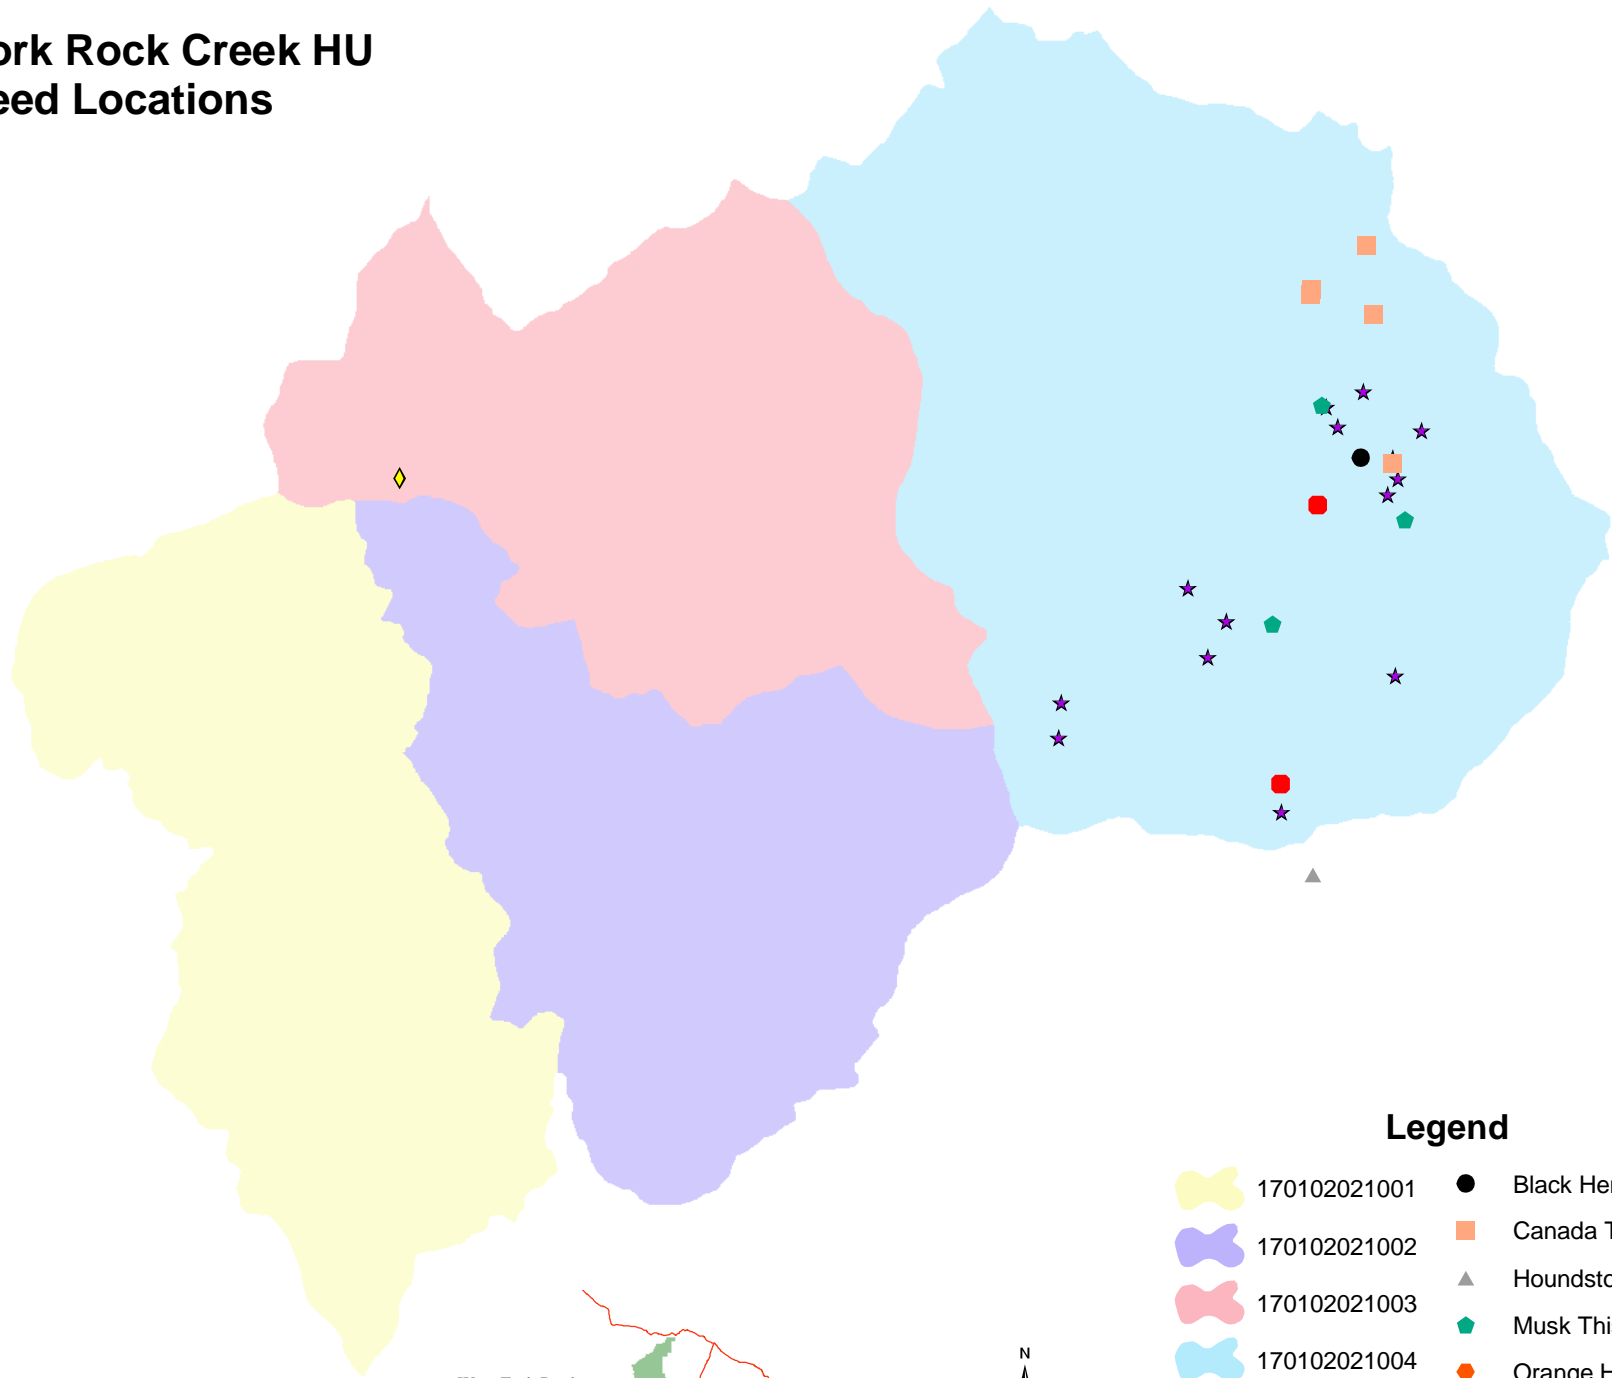

# West Fork Rock Creek HU Weed Locations

## Legend

- |   |              |   |                  |
|---|--------------|---|------------------|
|  | 170102021001 |  | Black Henbane    |
|  | 170102021002 |  | Canada Thistle   |
|  | 170102021003 |  | Houndstongue     |
|  | 170102021004 |  | Musk Thistle     |
|   |              |  | Orange Hawkweed  |
|   |              |  | Oxeye Daisy      |
|   |              |  | Spotted Knapweed |
|   |              |  | Tall Buttercup   |

0 1 2 3 4 Miles