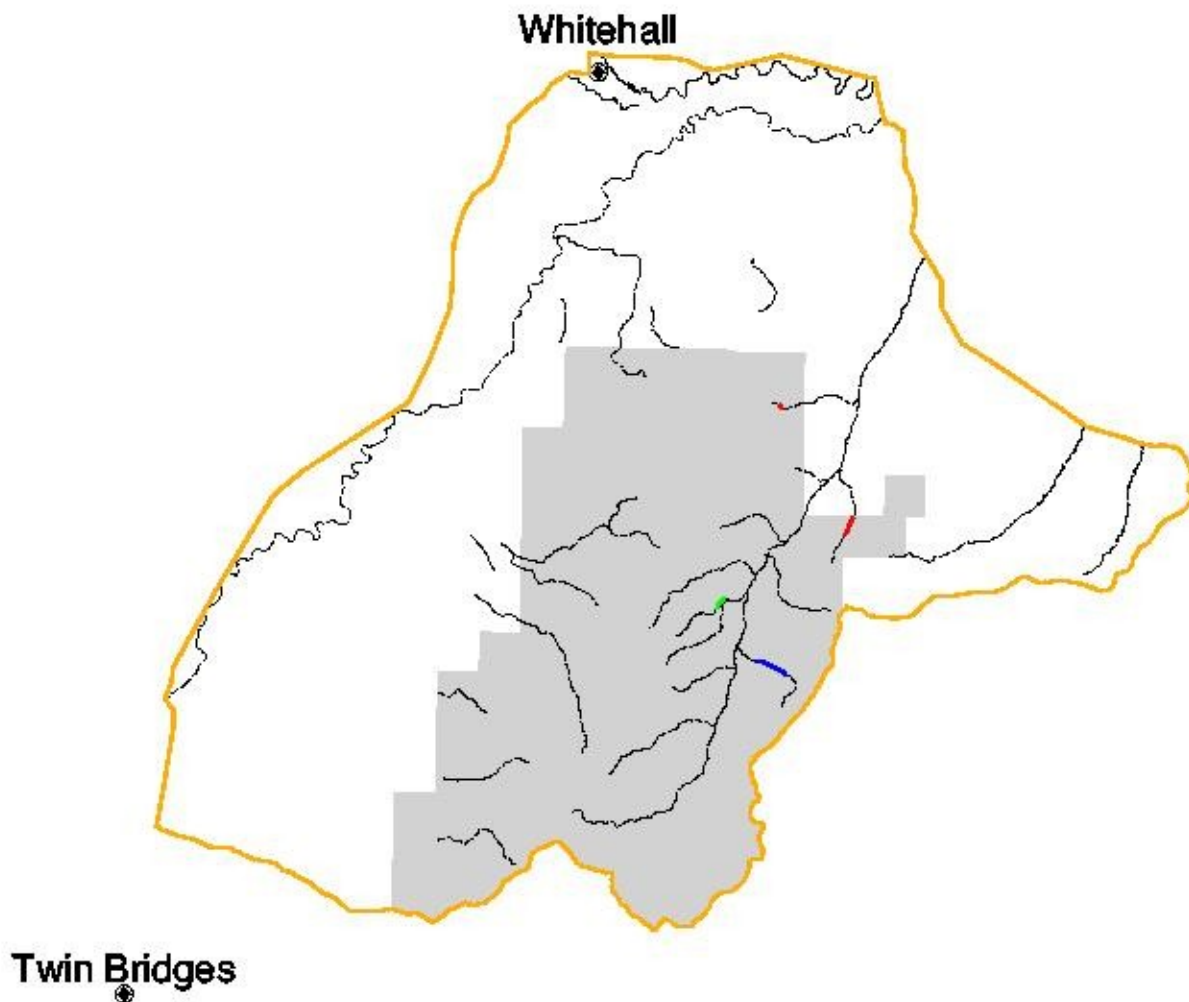

# BEAVERHEAD-DEERLODGE NATIONAL FOREST

## Stream Functionality North Tobacco Root Ecosystem

- Ecosystem Boundaries
- Stream Functionality**
- Non-Functioning Streams
- Functioning at Risk Streams
- Properly Functioning Streams
- Streams Not Surveyed
- Beaverhead-Deerlodge National Forest

10 0 10 Miles

1:300000

Beaverhead-Deerlodge NF GIS  
11/2000