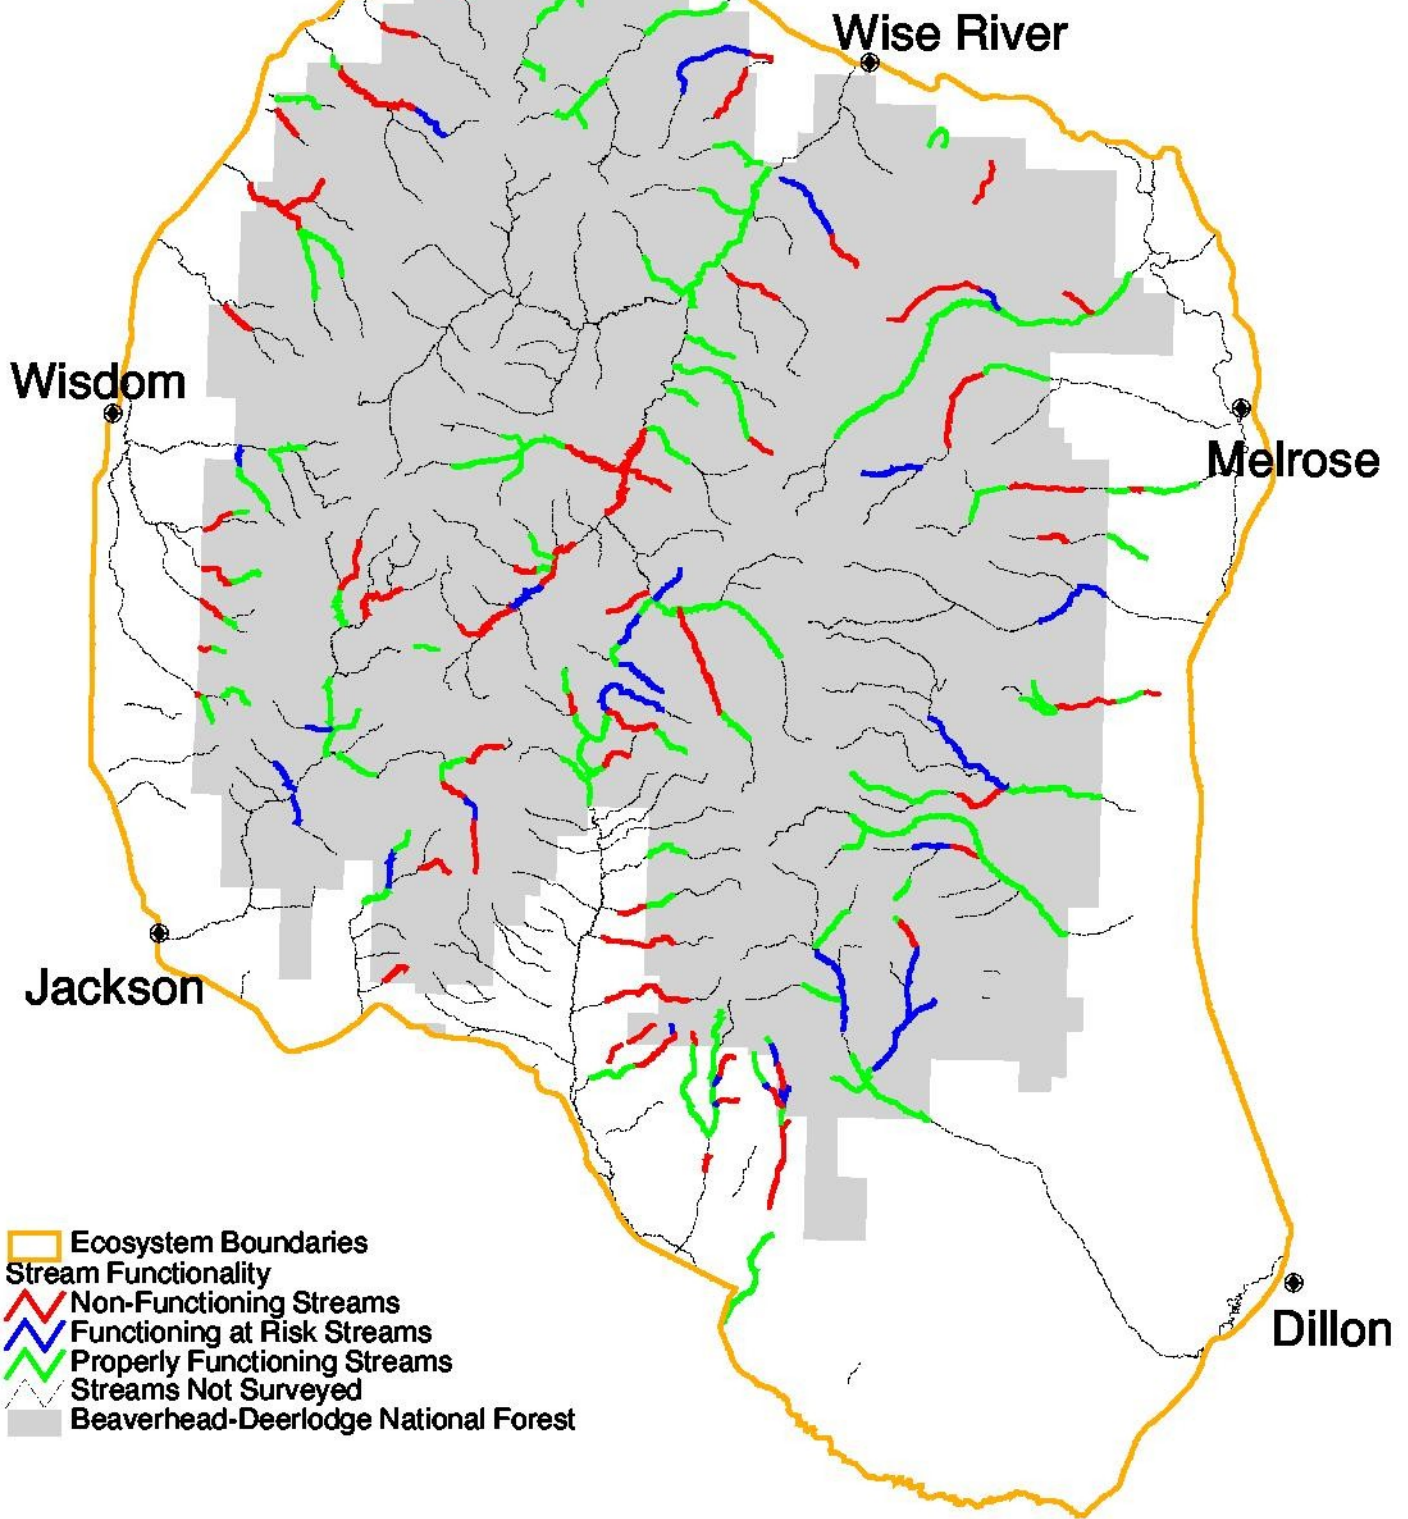

BEAVERHEAD-DEERLODGE NATIONAL FOREST

Stream Functionality Pioneer Ecosystem

- Ecosystem Boundaries
- Stream Functionality
 - Non-Functioning Streams
 - Functioning at Risk Streams
 - Properly Functioning Streams
 - Streams Not Surveyed
- Beaverhead-Deerlodge National Forest