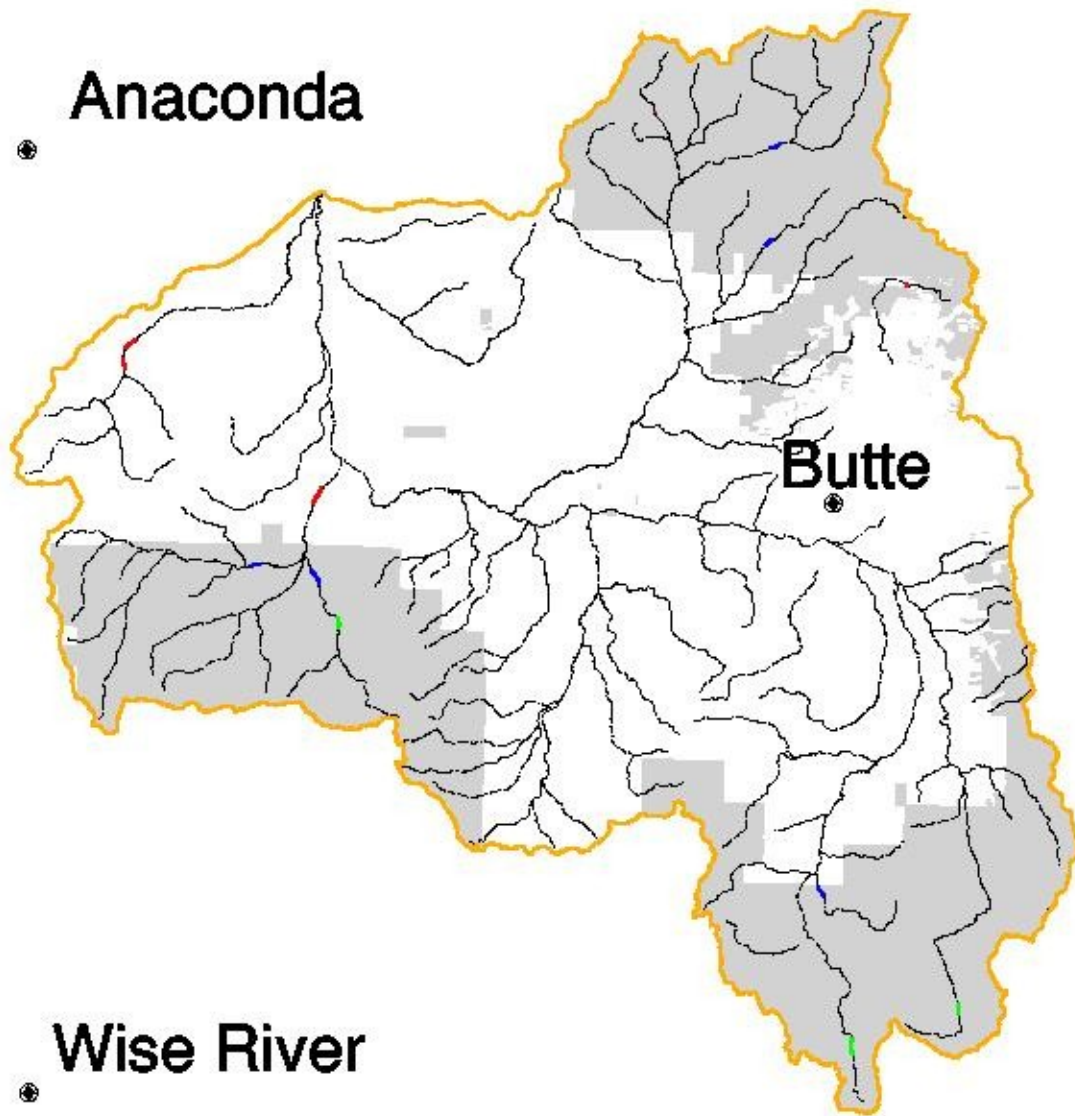

BEAVERHEAD-DEERLODGE NATIONAL FOREST

Stream Functionality Upper Clark Fork Ecosystem

-  Ecosystem Boundaries
- Stream Functionality**
-  Non-Functioning Streams
-  Functioning at Risk Streams
-  Properly Functioning Streams
-  Streams Not Surveyed
-  Beaverhead-Deerlodge National Forest

5 0 5 10 Miles

1:300000

Beaverhead-Deerlodge NF GIS
11/2000