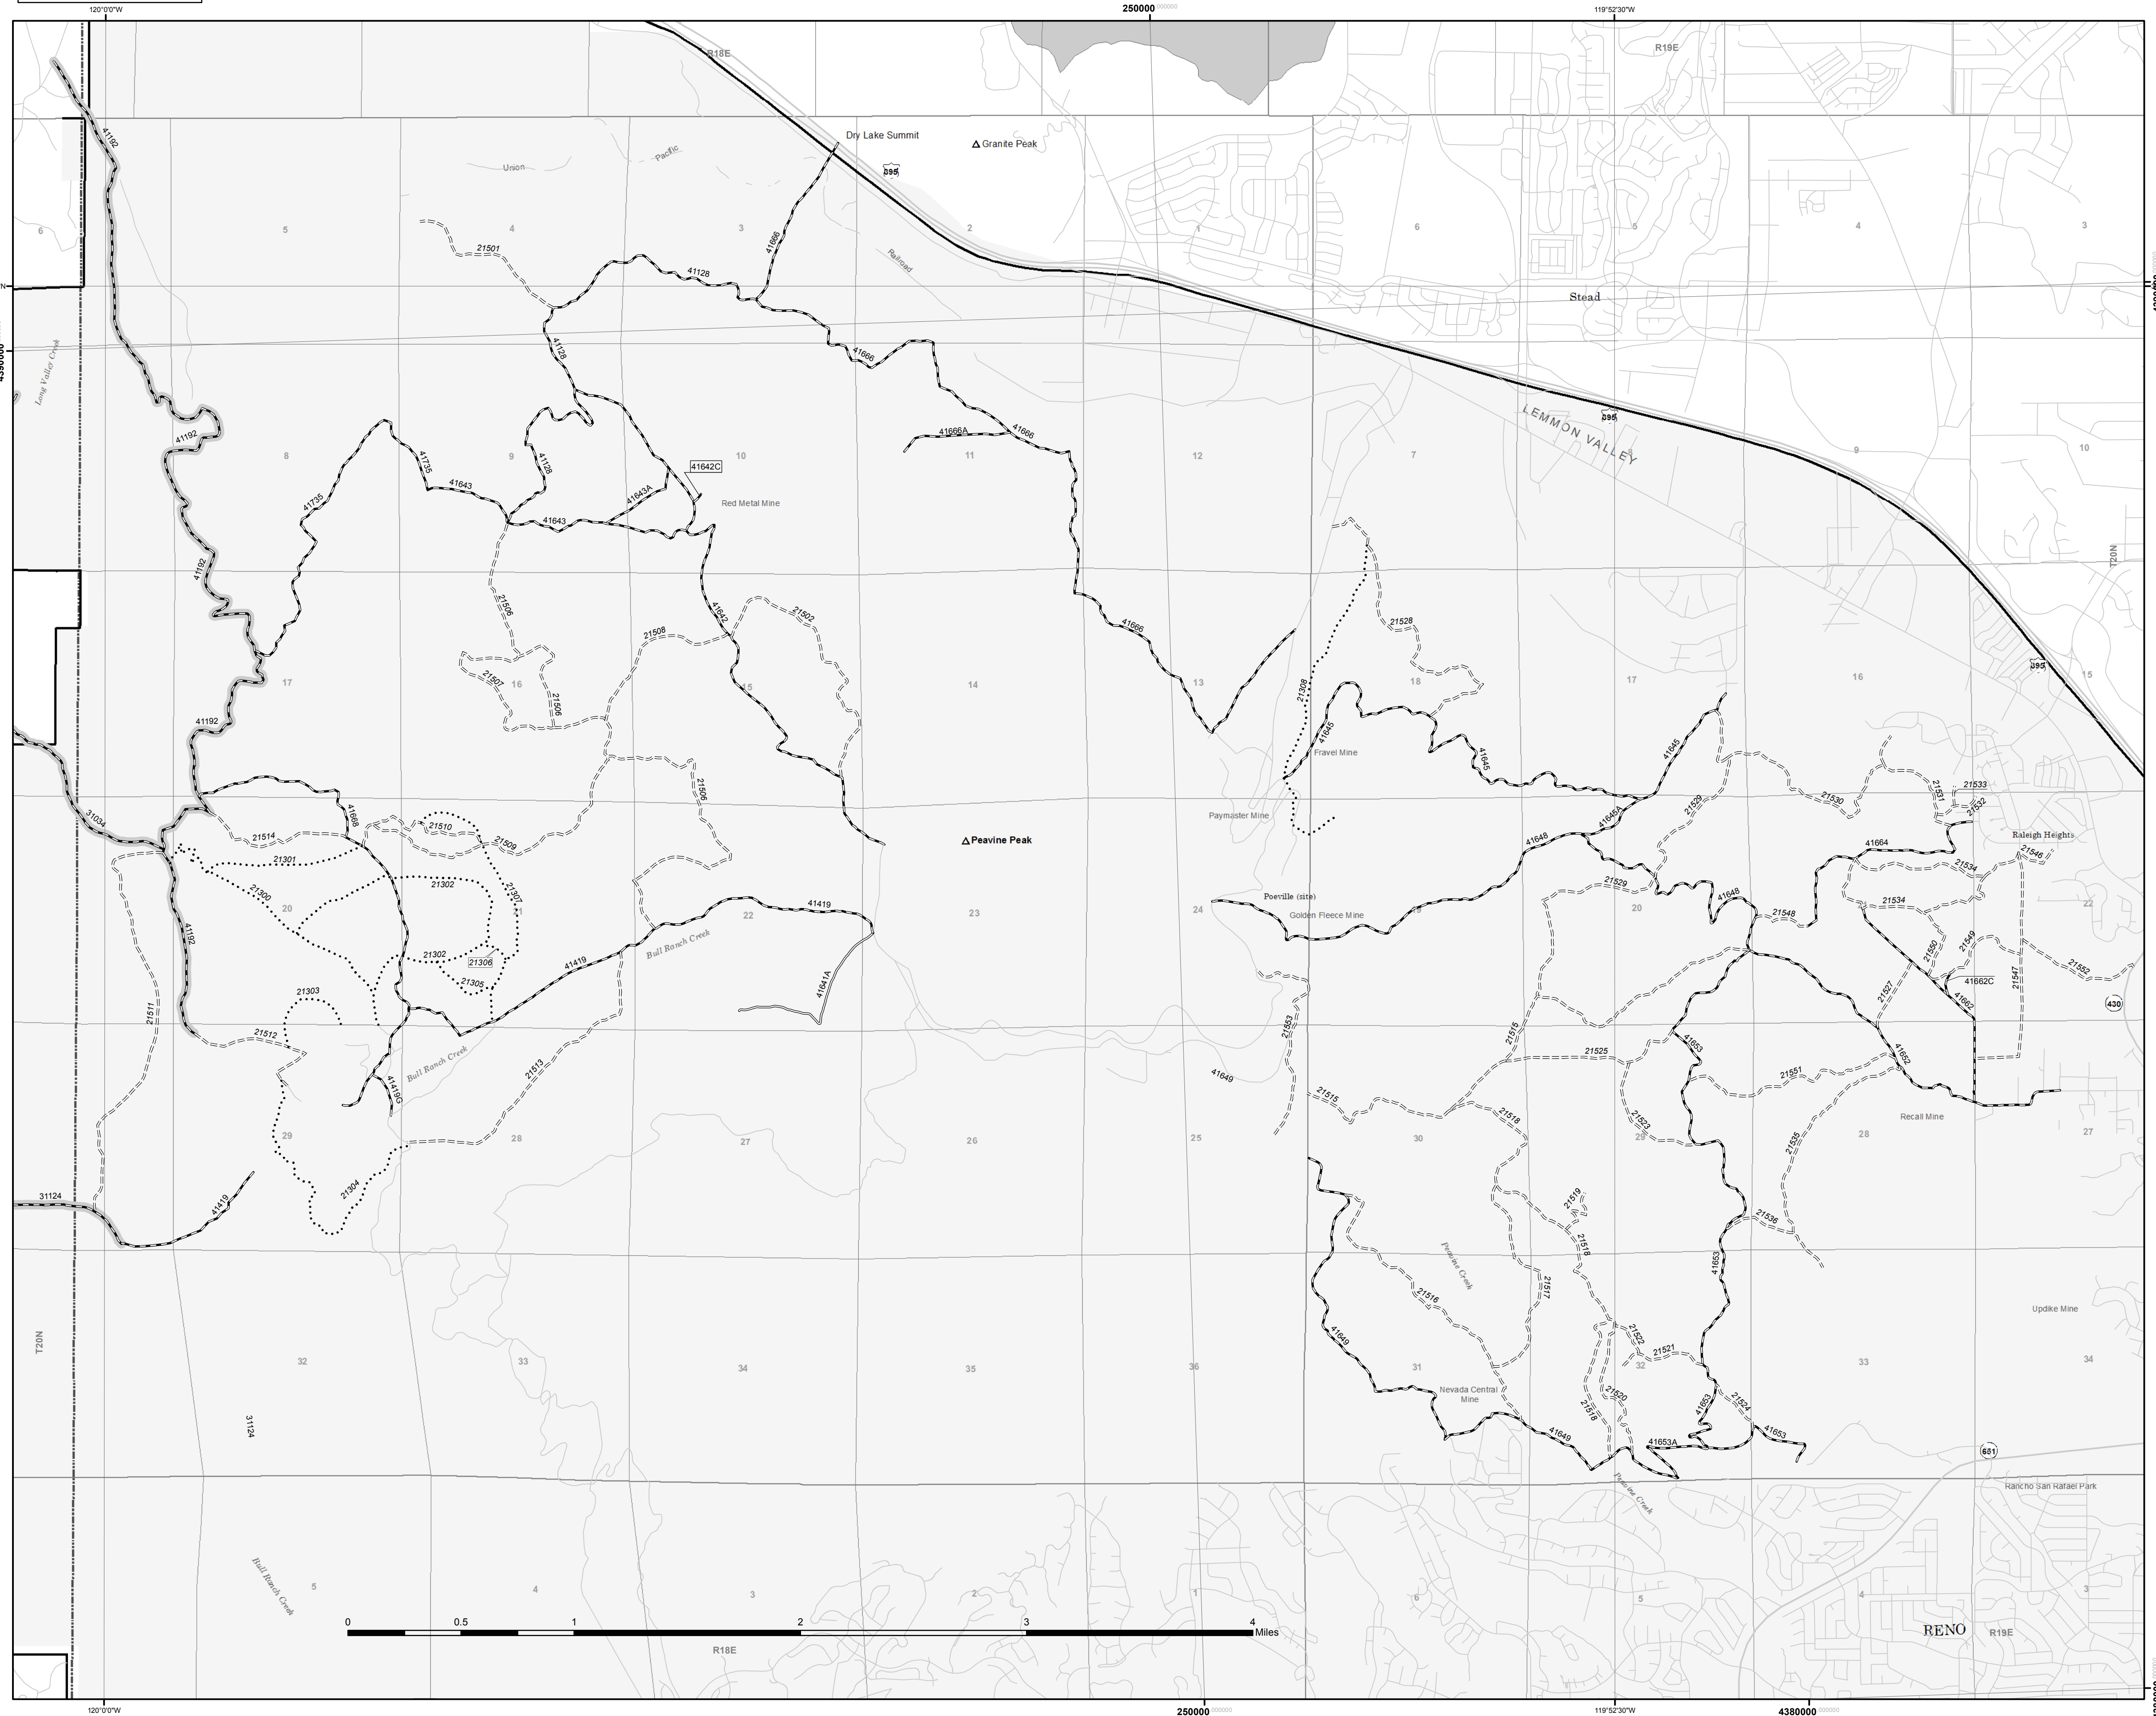

Peavine Mountain

Route #	Route Designation	Length (ft)
31035	Road open to all Vehicles, Yearlong	166
31046	Road open to highway legal vehicles only, Yearlong	278
31046A	Road open to all Vehicles, Yearlong	418
31002F	Road open to all Vehicles, Yearlong	745
31002K	Road open to all Vehicles, Yearlong	691
31007A	Road open to all Vehicles, Yearlong	215
31007B	Road open to all Vehicles, Yearlong	540
31008A	Road open to highway legal vehicles only, Yearlong	256
31010E	Road open to all Vehicles, Yearlong	411
31010F	Road open to all Vehicles, Yearlong	89
31010G	Road open to all Vehicles, Yearlong	649
31010H	Road open to all Vehicles, Yearlong	216
31010J	Road open to all Vehicles, Yearlong	229
31036A	Road open to all Vehicles, Yearlong	600
31074D	Road open to all Vehicles, Yearlong	545
31359B	Road open to all Vehicles, Yearlong	606
41642C	Road open to all Vehicles, Yearlong	260

Route Number	Legend	Dates Allowed	Beginning Milepost	Ending Milepost
41192	Roads open to all Vehicles, Seasonal	4/1 to 11/14	0	5.87
31124	Roads open to all Vehicles, Seasonal	4/1 to 11/14	0	2.115
31010B	Roads open to all Vehicles, Seasonal	4/1 to 11/14	0	0.15
31010A	Roads open to all Vehicles, Seasonal	4/1 to 11/14	0	0.2
31034	Roads open to all Vehicles, Seasonal	4/1 to 11/14	0	1.9

Dog Valley