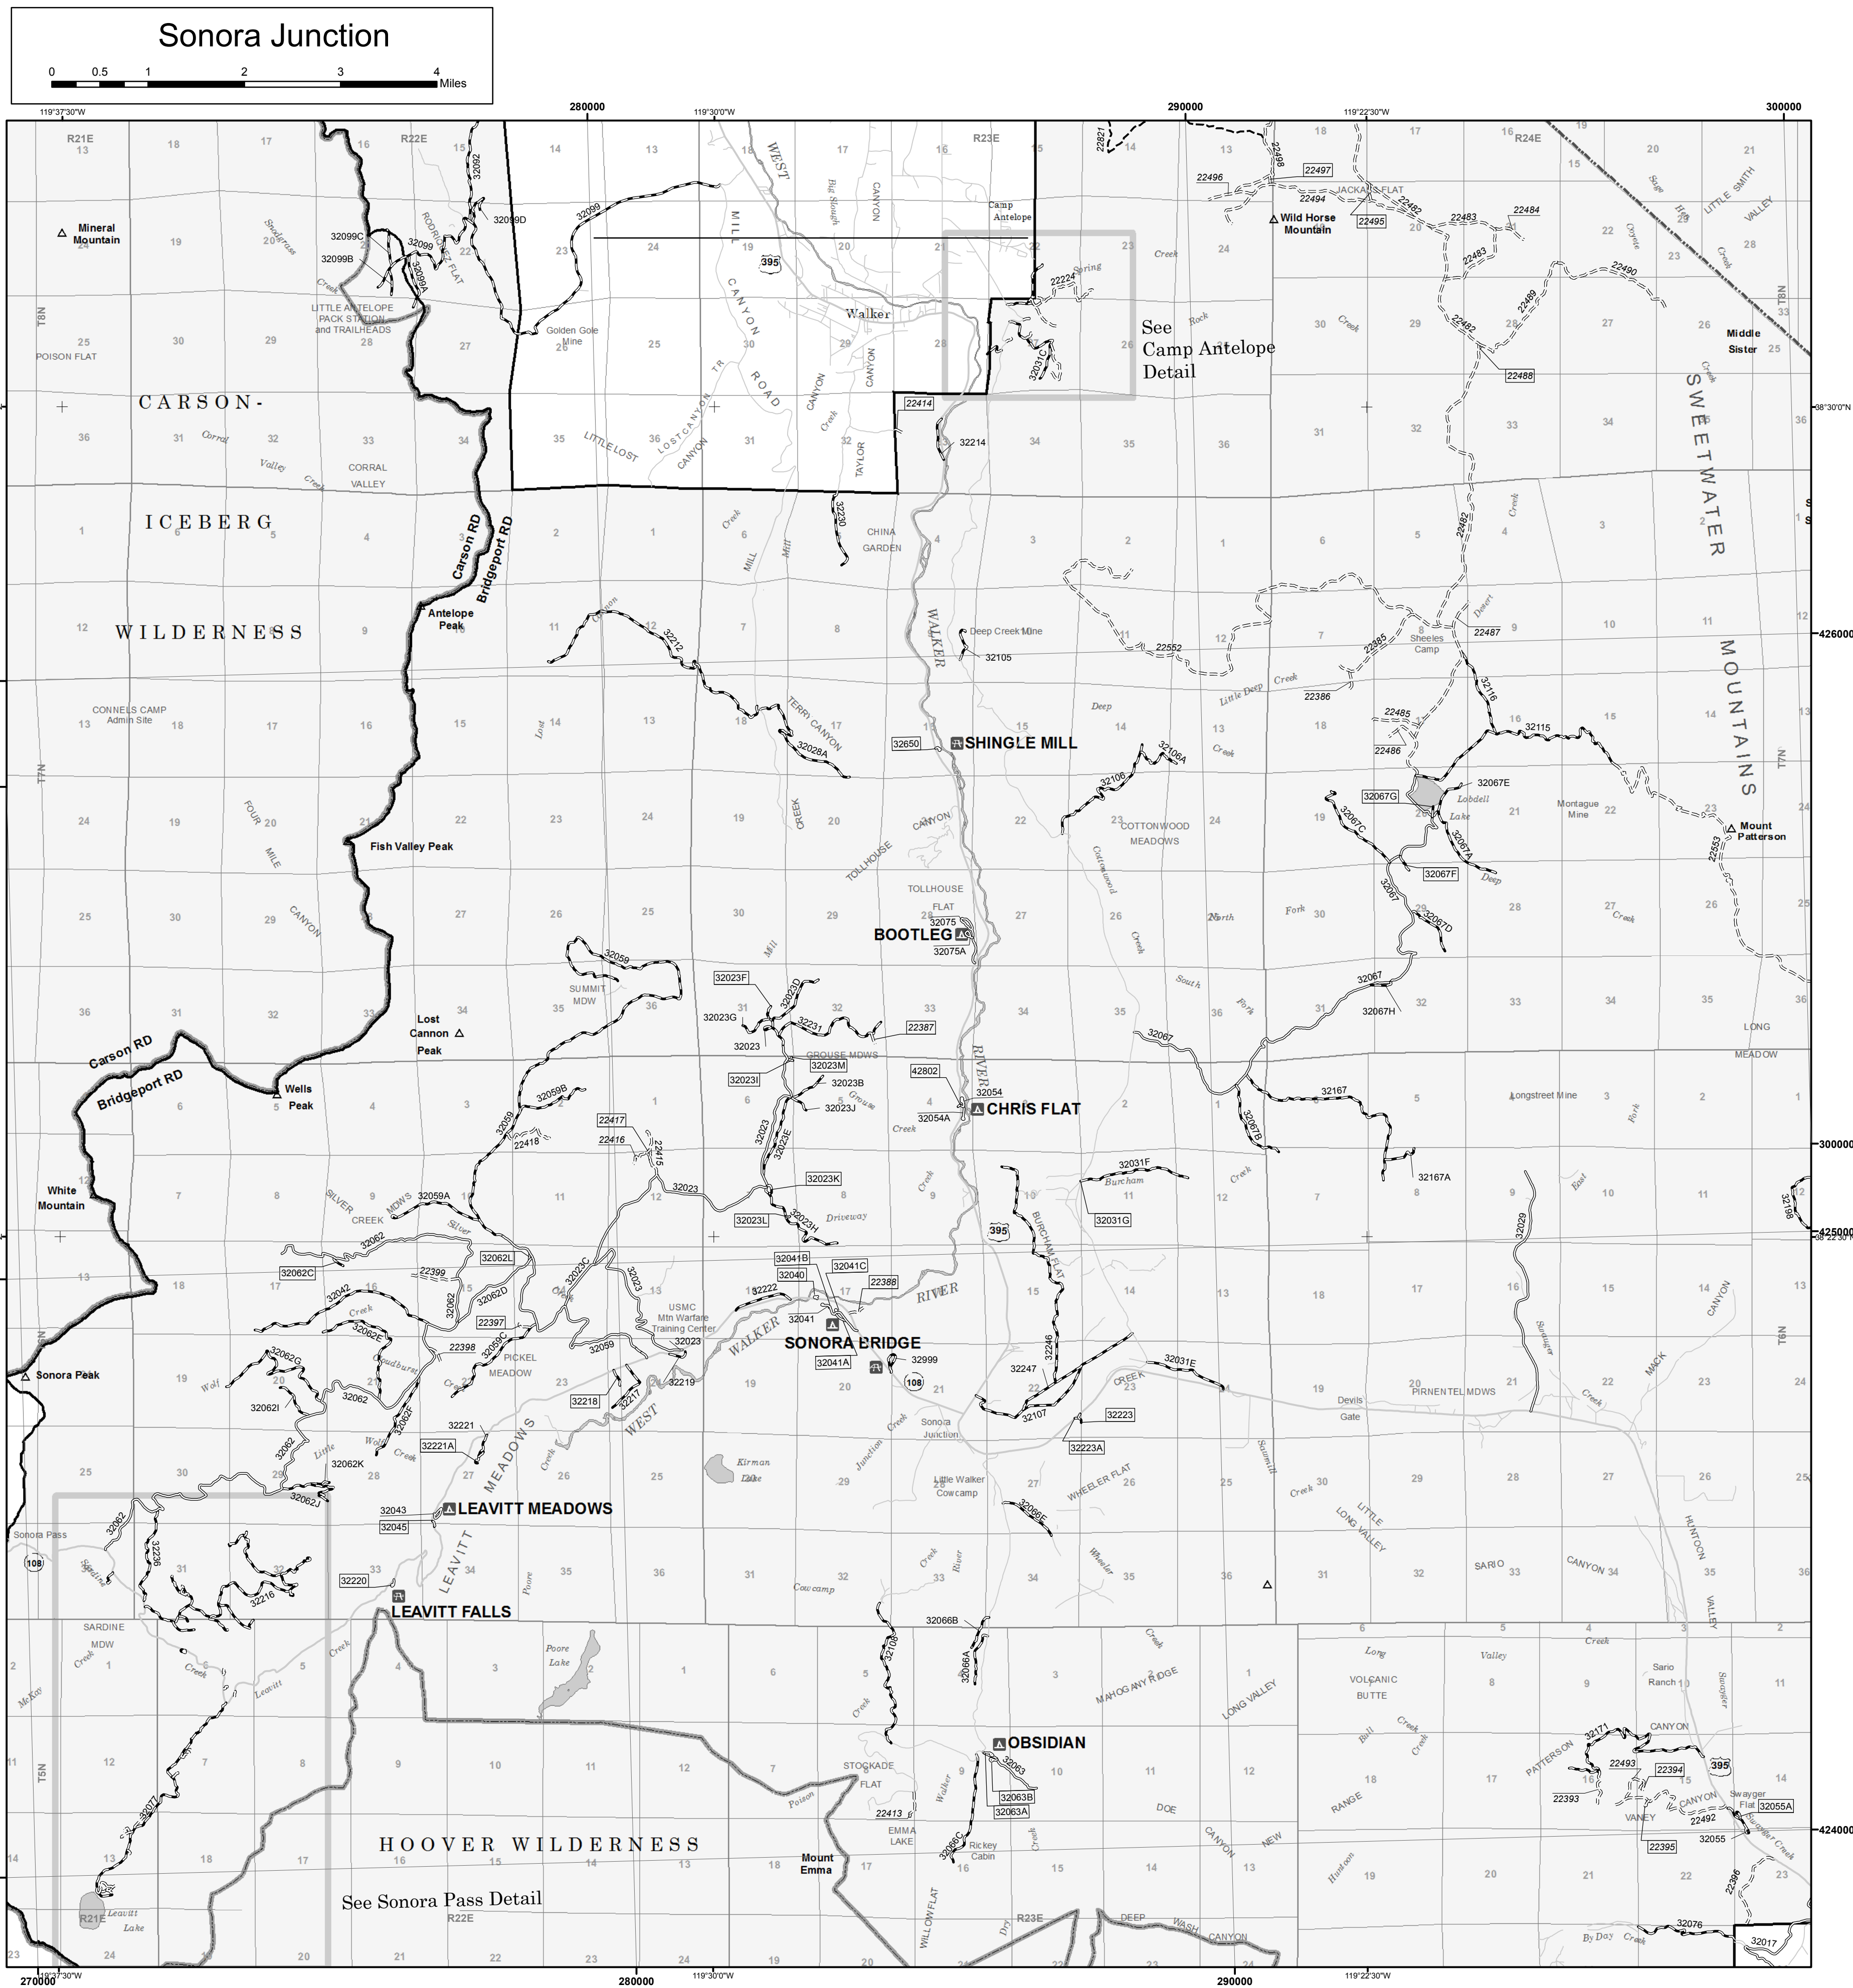

Bridgeport Ranger District

Camp Antelope Detail

Sonora Pass Detail

Designations for Short Routes

Route #	Route Designation	Length (ft)
32031G	Road open to all Vehicles, Yearlong	22
32023K	Road open to all Vehicles, Yearlong	720
32045	Road open to all Vehicles, Yearlong	360
32063B	Road open to highway legal vehicles only, Yearlong	720
32220	Road open to highway legal vehicles only, Yearlong	599
32218	Road open to all Vehicles, Yearlong	958
32041A	Road open to highway legal vehicles only, Yearlong	747
32063A	Road open to highway legal vehicles only, Yearlong	777
32067G	Road open to all Vehicles, Yearlong	586
32023I	Road open to all Vehicles, Yearlong	301
32067F	Road open to all Vehicles, Yearlong	974
32023M	Road open to all Vehicles, Yearlong	203
32223	Road open to all Vehicles, Yearlong	585
32062L	Road open to highway legal vehicles only, Yearlong	394
32650	Road open to highway legal vehicles only, Yearlong	571
32223A	Road open to all Vehicles, Yearlong	208
32023F	Road open to all Vehicles, Yearlong	994
32221A	Road open to all Vehicles, Yearlong	596
32041B	Road open to highway legal vehicles only, Yearlong	130
42802	Road open to all Vehicles, Yearlong	170
32040	Road open to highway legal vehicles only, Yearlong	406
32023L	Road open to all Vehicles, Yearlong	243
32216J	Road open to all Vehicles, Yearlong	6
32041C	Road open to highway legal vehicles only, Yearlong	347
32216H	Road open to all Vehicles, Yearlong	268
32031B	Road open to all Vehicles, Yearlong	321
32062C	Road open to all Vehicles, Yearlong	740
32054A	Road open to highway legal vehicles only, Yearlong	929
22488	Trail open to all vehicles, Yearlong	275
22414	Trail open to all vehicles, Yearlong	523
22420	Trail open to all vehicles, Yearlong	376
22408	Trail open to all vehicles, Yearlong	319
22403	Trail open to all vehicles, Yearlong	308
22412	Trail open to all vehicles, Yearlong	312
22497	Trail open to all vehicles, Yearlong	467
22387	Trail open to all vehicles, Yearlong	596
22421	Trail open to all vehicles, Yearlong	333
22397	Trail open to all vehicles, Yearlong	808
22388	Trail open to all vehicles, Yearlong	921
22417	Trail open to all vehicles, Yearlong	278
22495	Trail open to all vehicles, Yearlong	927
22401	Trail open to all vehicles, Yearlong	119