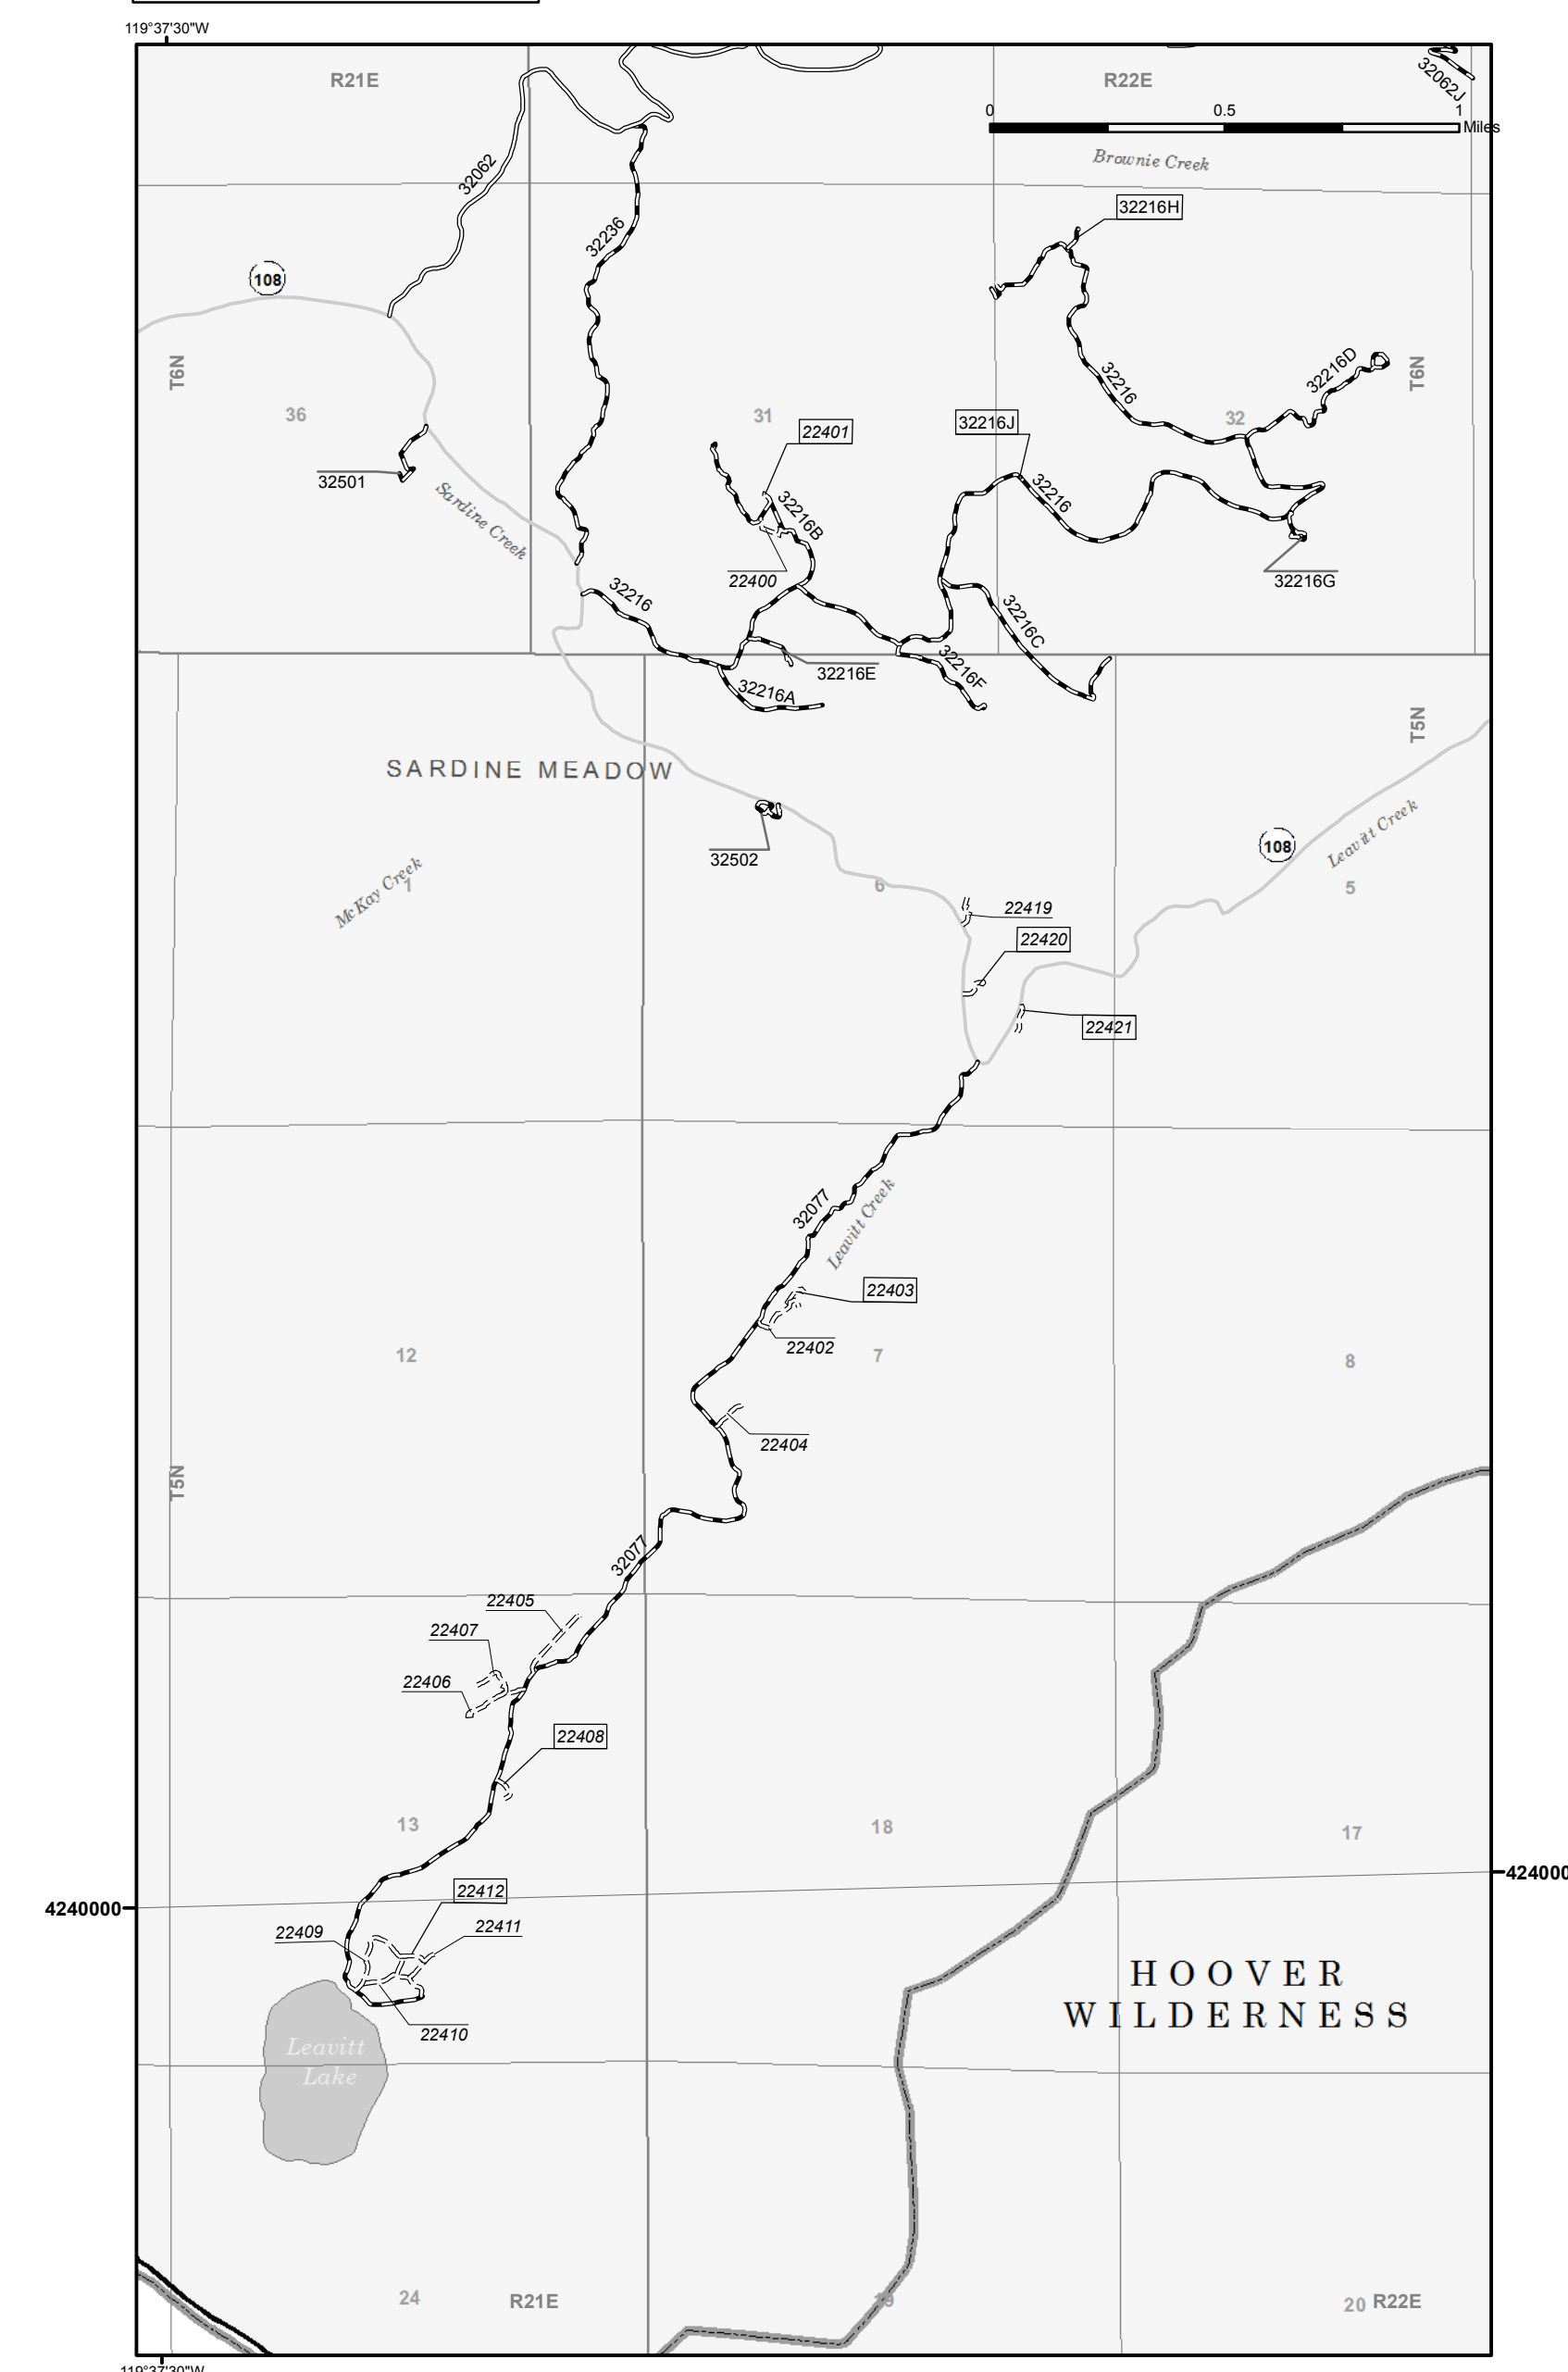

Bridgeport Ranger District

Camp Antelope Detail

Sonora Pass Detail

Designations for Short Routes

Route #	Route Designation	Length (ft)
32031G	Road open to all Vehicles, Yearlong	22
32023K	Road open to all Vehicles, Yearlong	720
32045	Road open to all Vehicles, Yearlong	360
32063B	Road open to highway legal vehicles only, Yearlong	720
32220	Road open to highway legal vehicles only, Yearlong	599
32218	Road open to all Vehicles, Yearlong	958
32041A	Road open to highway legal vehicles only, Yearlong	747
32063A	Road open to highway legal vehicles only, Yearlong	777
32067G	Road open to all Vehicles, Yearlong	586
32023I	Road open to all Vehicles, Yearlong	301
32067F	Road open to all Vehicles, Yearlong	974
32023M	Road open to all Vehicles, Yearlong	203
32223	Road open to all Vehicles, Yearlong	585
32062L	Road open to highway legal vehicles only, Yearlong	394
32650	Road open to highway legal vehicles only, Yearlong	571
32223A	Road open to all Vehicles, Yearlong	208
32023F	Road open to all Vehicles, Yearlong	994
32221A	Road open to all Vehicles, Yearlong	596
32041B	Road open to highway legal vehicles only, Yearlong	130
42802	Road open to all Vehicles, Yearlong	170
32040	Road open to highway legal vehicles only, Yearlong	406
32023L	Road open to all Vehicles, Yearlong	243
32216J	Road open to all Vehicles, Yearlong	6
32041C	Road open to highway legal vehicles only, Yearlong	347
32216H	Road open to all Vehicles, Yearlong	268
32031B	Road open to all Vehicles, Yearlong	321
32062C	Road open to all Vehicles, Yearlong	740
32054A	Road open to highway legal vehicles only, Yearlong	929
22488	Trail open to all vehicles, Yearlong	275
22414	Trail open to all vehicles, Yearlong	523
22420	Trail open to all vehicles, Yearlong	376
22408	Trail open to all vehicles, Yearlong	319
22403	Trail open to all vehicles, Yearlong	308
22412	Trail open to all vehicles, Yearlong	312
22497	Trail open to all vehicles, Yearlong	467
22387	Trail open to all vehicles, Yearlong	596
22421	Trail open to all vehicles, Yearlong	333
22397	Trail open to all vehicles, Yearlong	808
22388	Trail open to all vehicles, Yearlong	921
22417	Trail open to all vehicles, Yearlong	278
22495	Trail open to all vehicles, Yearlong	927
22401	Trail open to all vehicles, Yearlong	119