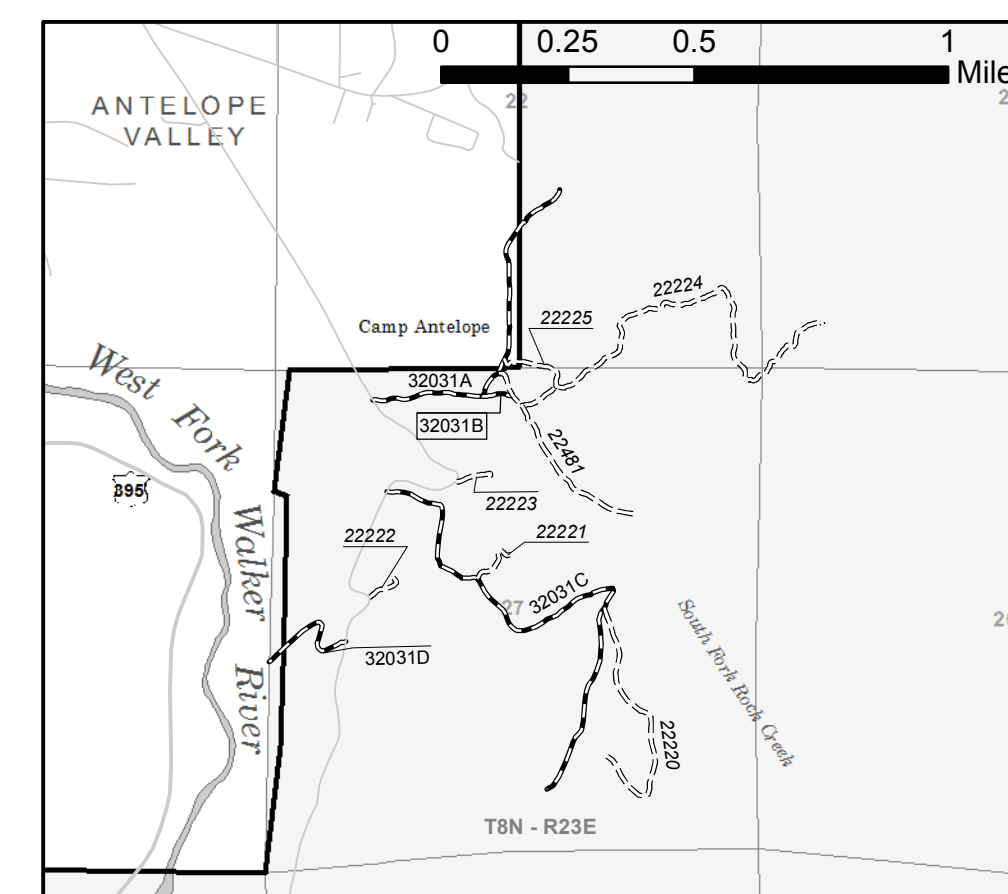

Bridgeport Ranger District

Camp Antelope Detail

Sonora Pass Detail

Designations for Short Routes

Route #	Route Designation	Length (ft)
32031G	Road open to all Vehicles, Yearlong	22
32023K	Road open to all Vehicles, Yearlong	720
32045	Road open to all Vehicles, Yearlong	360
32063B	Road open to highway legal vehicles only, Yearlong	720
32220	Road open to highway legal vehicles only, Yearlong	599
32218	Road open to all Vehicles, Yearlong	958
32041A	Road open to highway legal vehicles only, Yearlong	747
32063A	Road open to highway legal vehicles only, Yearlong	777
32067G	Road open to all Vehicles, Yearlong	586
32023I	Road open to all Vehicles, Yearlong	301
32067F	Road open to all Vehicles, Yearlong	974
32023M	Road open to all Vehicles, Yearlong	203
32223	Road open to all Vehicles, Yearlong	585
32062L	Road open to highway legal vehicles only, Yearlong	394
32650	Road open to highway legal vehicles only, Yearlong	571
32223A	Road open to all Vehicles, Yearlong	208
32023F	Road open to all Vehicles, Yearlong	994
32221A	Road open to all Vehicles, Yearlong	596
32041B	Road open to highway legal vehicles only, Yearlong	130
42802	Road open to all Vehicles, Yearlong	170
32040	Road open to highway legal vehicles only, Yearlong	406
32023L	Road open to all Vehicles, Yearlong	243
32216J	Road open to all Vehicles, Yearlong	6
32041C	Road open to highway legal vehicles only, Yearlong	347
32216H	Road open to all Vehicles, Yearlong	268
32031B	Road open to all Vehicles, Yearlong	321
32062C	Road open to all Vehicles, Yearlong	740
32054A	Road open to highway legal vehicles only, Yearlong	929
22488	Trail open to all vehicles, Yearlong	275
22414	Trail open to all vehicles, Yearlong	523
22420	Trail open to all vehicles, Yearlong	376
22408	Trail open to all vehicles, Yearlong	319
22403	Trail open to all vehicles, Yearlong	308
22412	Trail open to all vehicles, Yearlong	312
22497	Trail open to all vehicles, Yearlong	467
22387	Trail open to all vehicles, Yearlong	596
22421	Trail open to all vehicles, Yearlong	333
22397	Trail open to all vehicles, Yearlong	808
22388	Trail open to all vehicles, Yearlong	921
22417	Trail open to all vehicles, Yearlong	278
22495	Trail open to all vehicles, Yearlong	927
22401	Trail open to all vehicles, Yearlong	119