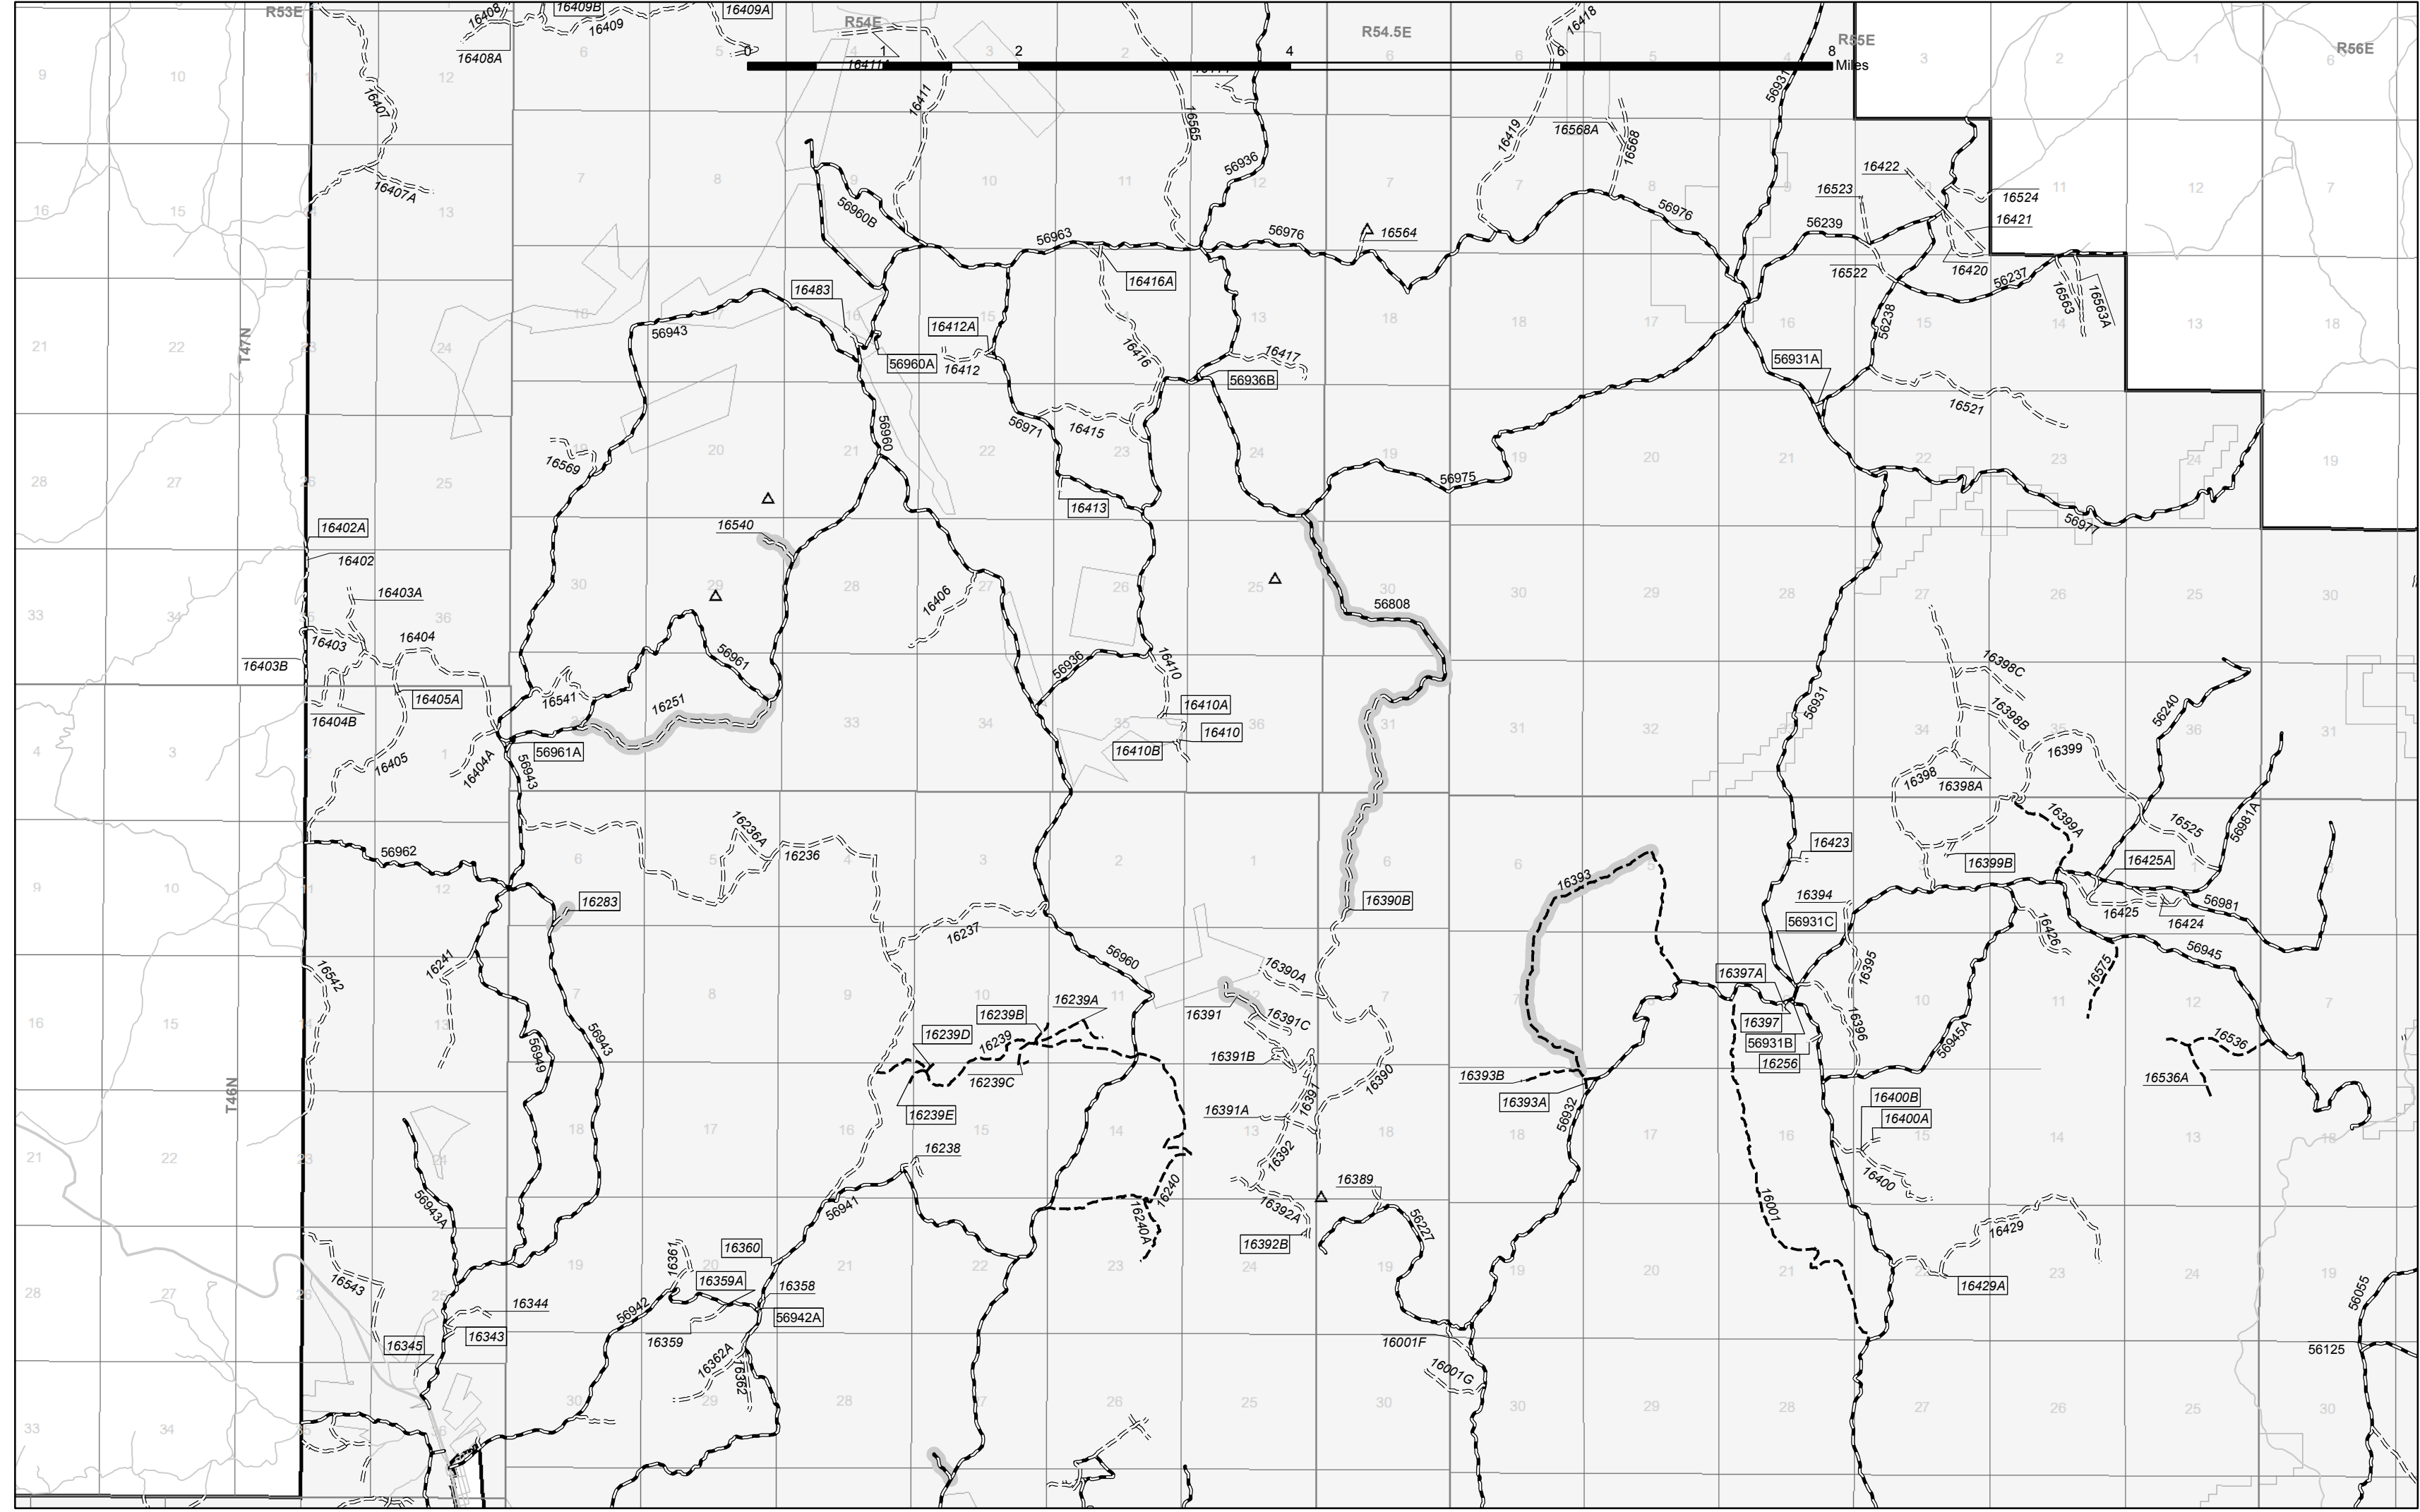

Jarbidge and Mountain City Ranger Districts

North Mountain City

Seasonal Designations for Routes				
Route Number	Legend	Dates Allowed	Beginning Milepost	Ending Milepost
18301	Trails open to all vehicles, Seasonal	05/16-02/19	0	1.435
18301A	Trails open to all vehicles, Seasonal	05/16-02/19	0	0.599
18301B	Trails open to all vehicles, Seasonal	05/16-02/19	0	0.363
18301C	Trails open to all vehicles, Seasonal	05/16-02/19	0	1.02
18334	Trails open to all vehicles, Seasonal	05/16-02/19	0	1.43
16283	Trails open to all vehicles, Seasonal	06/16-02/29	0	0.171
56808	Roads open to all vehicles, Seasonal	06/16-04/30	0	2.342
16251	Trails open to all vehicles, Seasonal	06/16-04/30	0	1.714
16390	Trails open to all vehicles, Seasonal	06/16-04/30	0	1.891
16391	Trails open to all vehicles, Seasonal	06/16-04/30	1.862	2.241
16540	Trails open to all vehicles, Seasonal	06/16-04/30	0	0.306
16393	Trails open to vehicles 50" or less in width, Seasonal	06/16-04/30	0.17	2.524

East Jarbidge

Mary's River