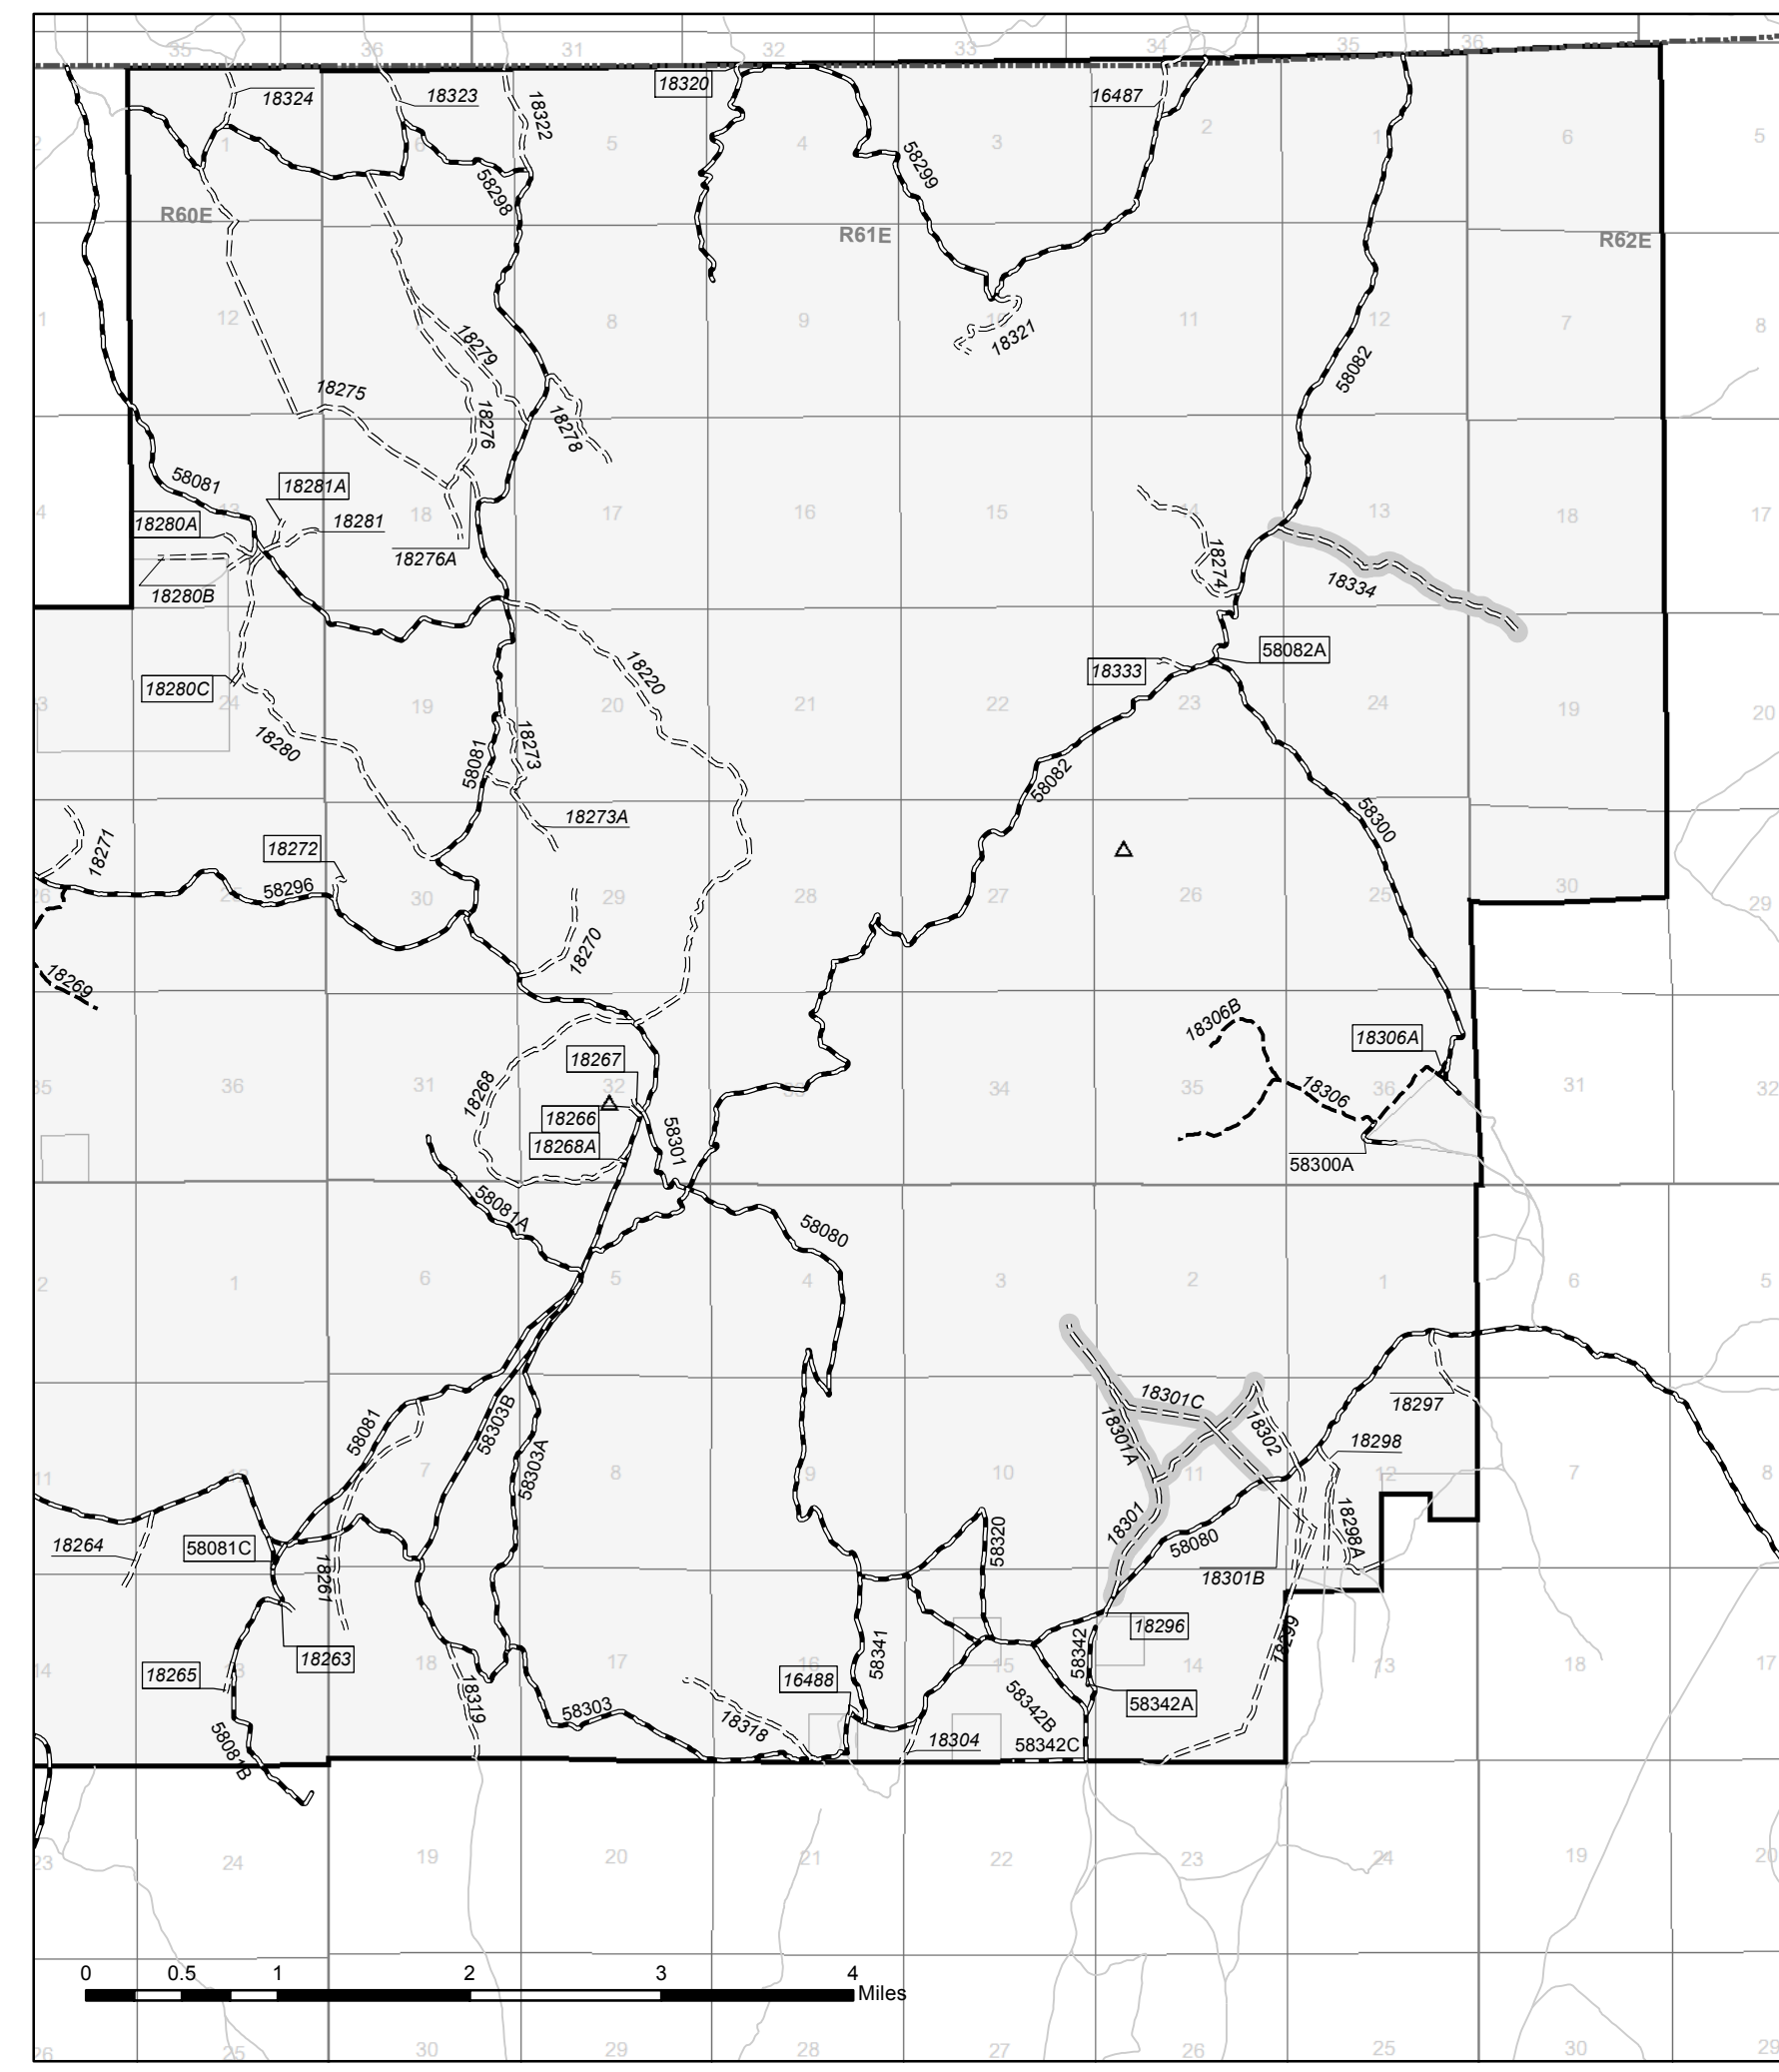

Jarbidge and Mountain City Ranger Districts

North Mountain City

Seasonal Designations for Routes				
Route Number	Legend	Dates Allowed	Beginning Milepost	Ending Milepost
18301	Trails open to all vehicles, Seasonal	05/16-02/19	0	1.435
18301A	Trails open to all vehicles, Seasonal	05/16-02/19	0	0.599
18301B	Trails open to all vehicles, Seasonal	05/16-02/19	0	0.363
18301C	Trails open to all vehicles, Seasonal	05/16-02/19	0	1.02
18334	Trails open to all vehicles, Seasonal	05/16-02/19	0	1.43
16283	Trails open to all vehicles, Seasonal	06/16-02/29	0	0.171
56808	Roads open to all vehicles, Seasonal	06/16-04/30	0	2.342
16251	Trails open to all vehicles, Seasonal	06/16-04/30	0	1.714
16390	Trails open to all vehicles, Seasonal	06/16-04/30	0	1.891
16391	Trails open to all vehicles, Seasonal	06/16-04/30	1.862	2.241
16540	Trails open to all vehicles, Seasonal	06/16-04/30	0	0.306
16393	Trails open to vehicles 50" or less in width, Seasonal	06/16-04/30	0.17	2.524

East Jarbidge

Mary's River