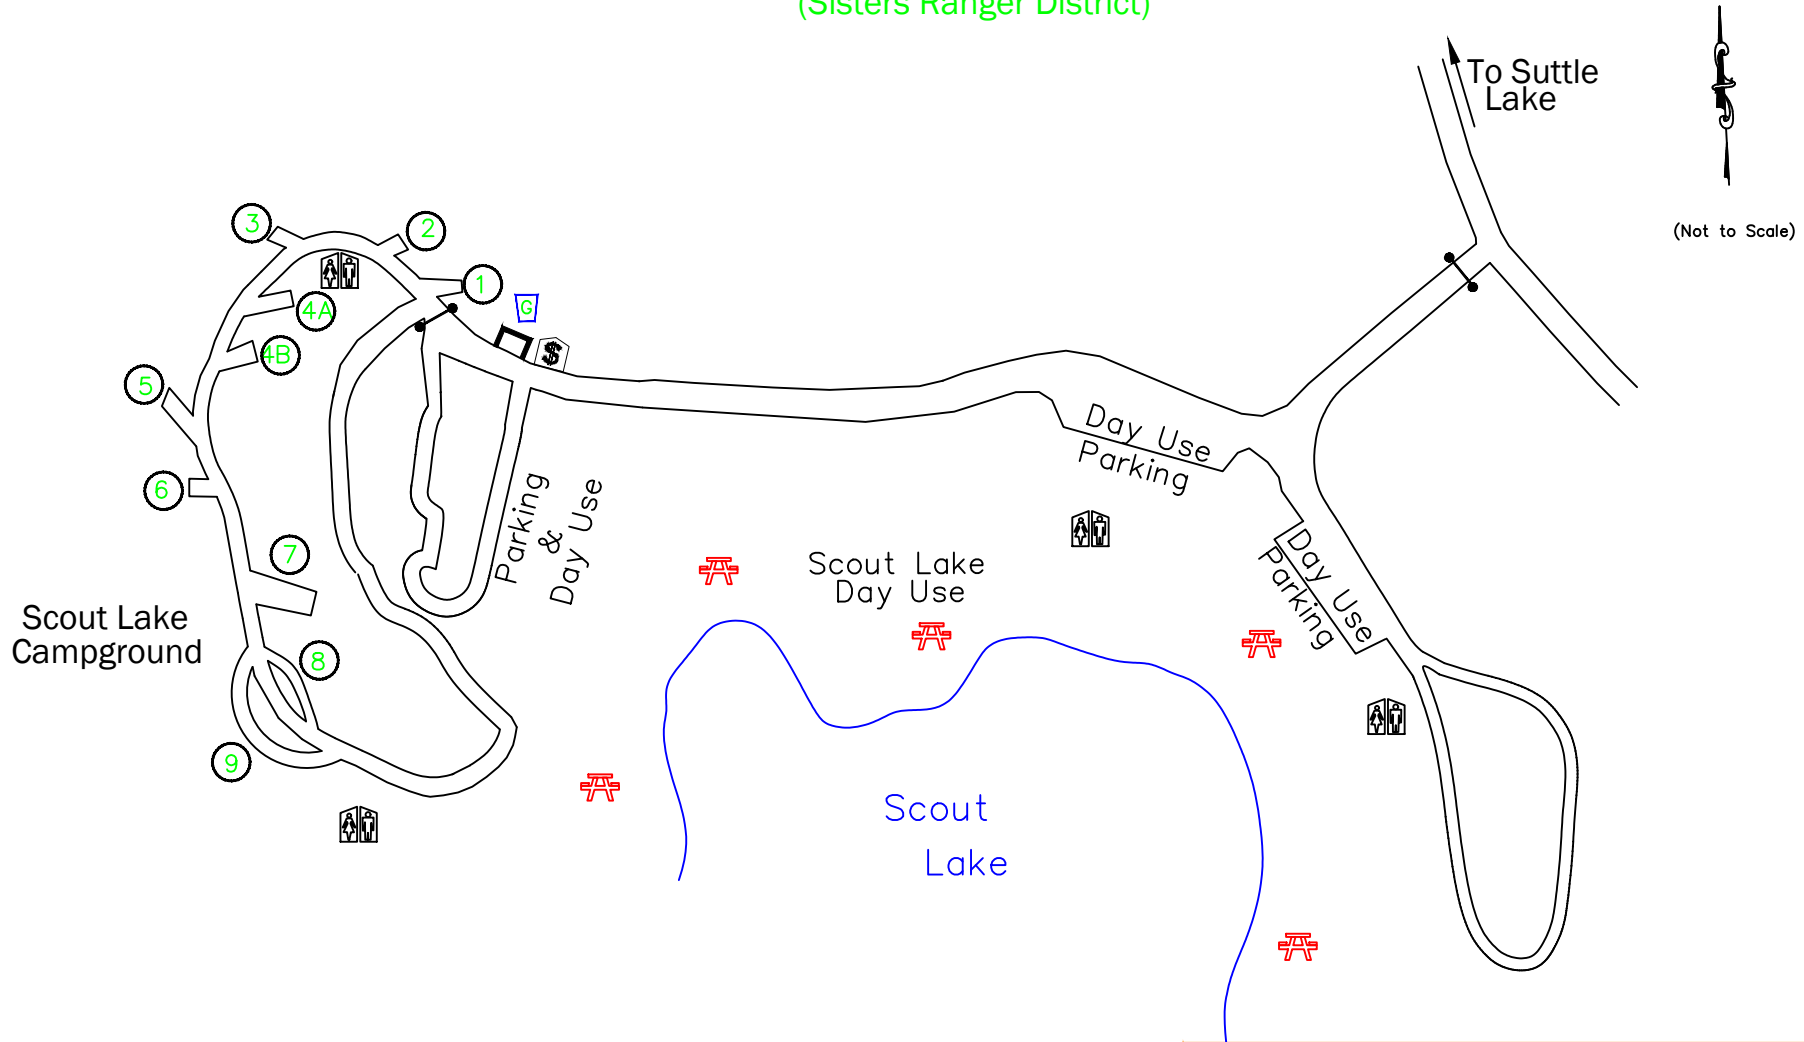

Scout Lake Campground & Day Use Area

(Sisters Ranger District)

LEGEND

- | | |
|-------------|------------------|
| Garbage | Bulletin Board |
| Pay Station | Reservation Site |
| Toilet | Drinking Water |
| Picnic Area | Gate |

Deschutes
National Forest
(State of Oregon)

(2-2019)