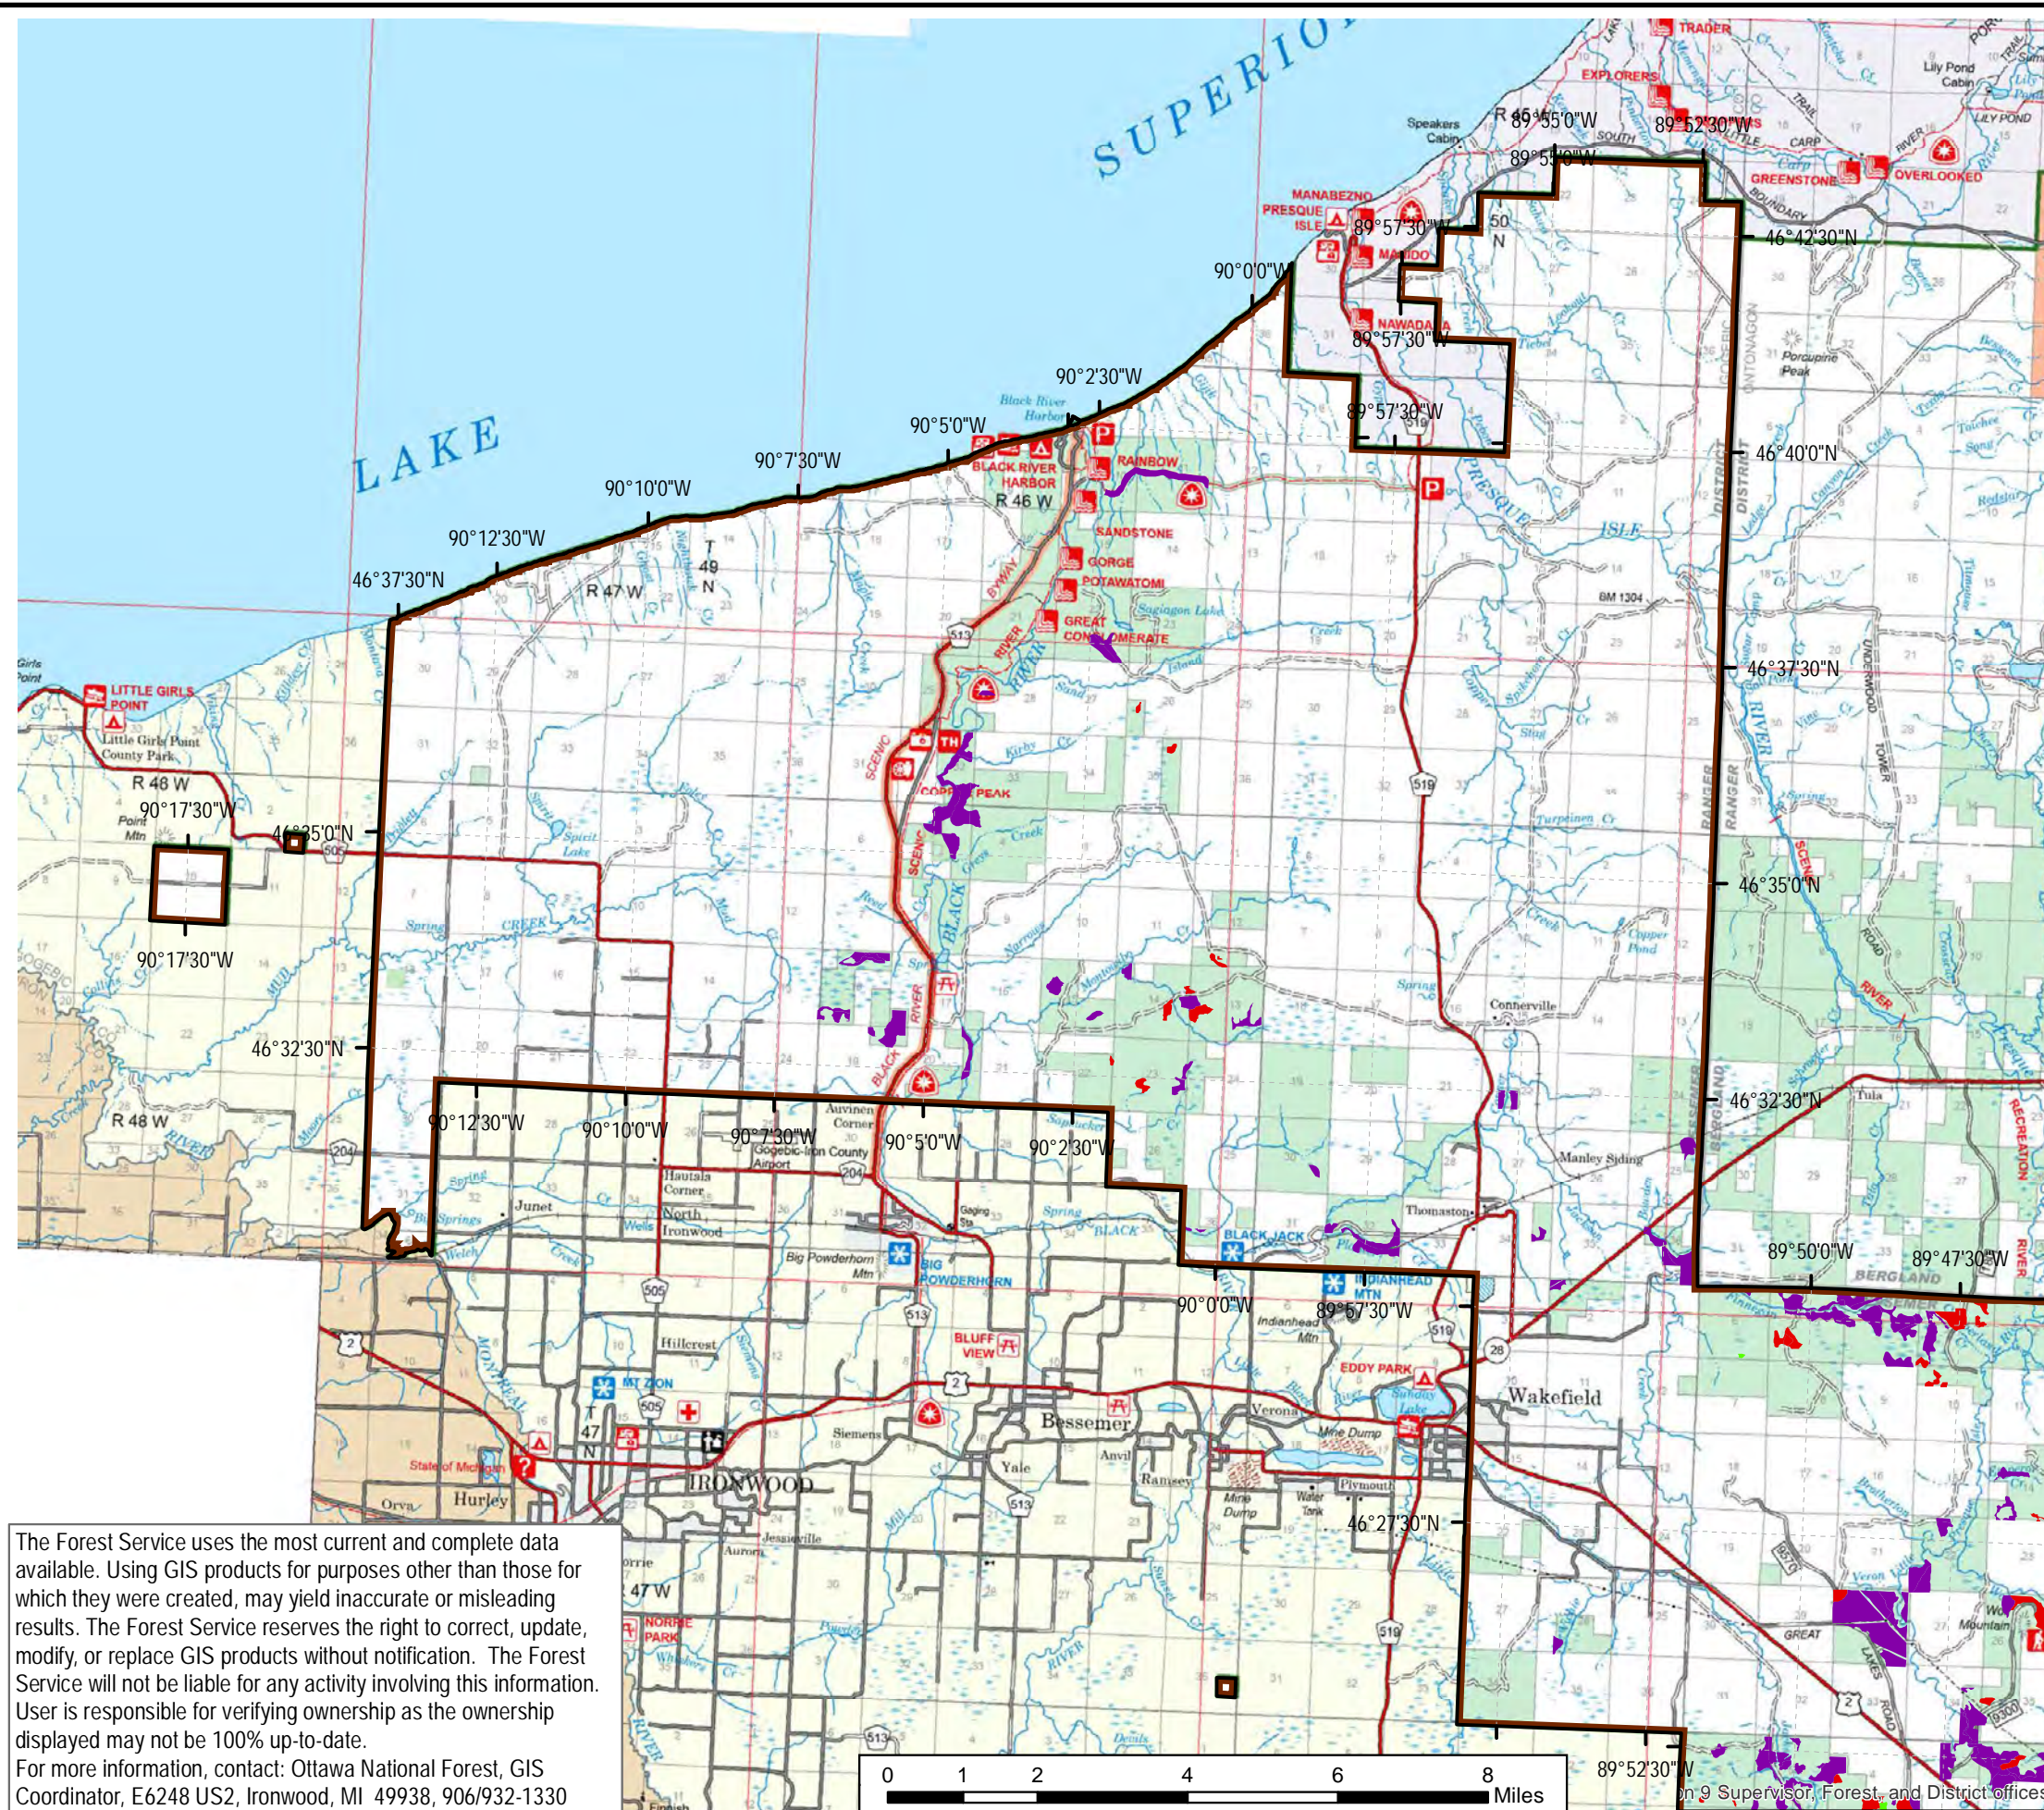

Ottawa National Forest Bessemer District - West Aspen Coverage Map: 2020

Legend

Aspen Age Classes

- 1 - 10 Years
- 11 - 20 Years
- 21 - 40 Years
- 41+ Years
- District Boundary

USDA is an equal opportunity provider, employer, and lender.

R9-OTF-2400-006 (July 2020), Bessemer West

The Forest Service uses the most current and complete data available. Using GIS products for purposes other than those for which they were created, may yield inaccurate or misleading results. The Forest Service reserves the right to correct, update, modify, or replace GIS products without notification. The Forest Service will not be liable for any activity involving this information. User is responsible for verifying ownership as the ownership displayed may not be 100% up-to-date.
 For more information, contact: Ottawa National Forest, GIS Coordinator, E6248 US2, Ironwood, MI 49938, 906/932-1330

89°50'0"W 89°47'30"W

SSB July 2020