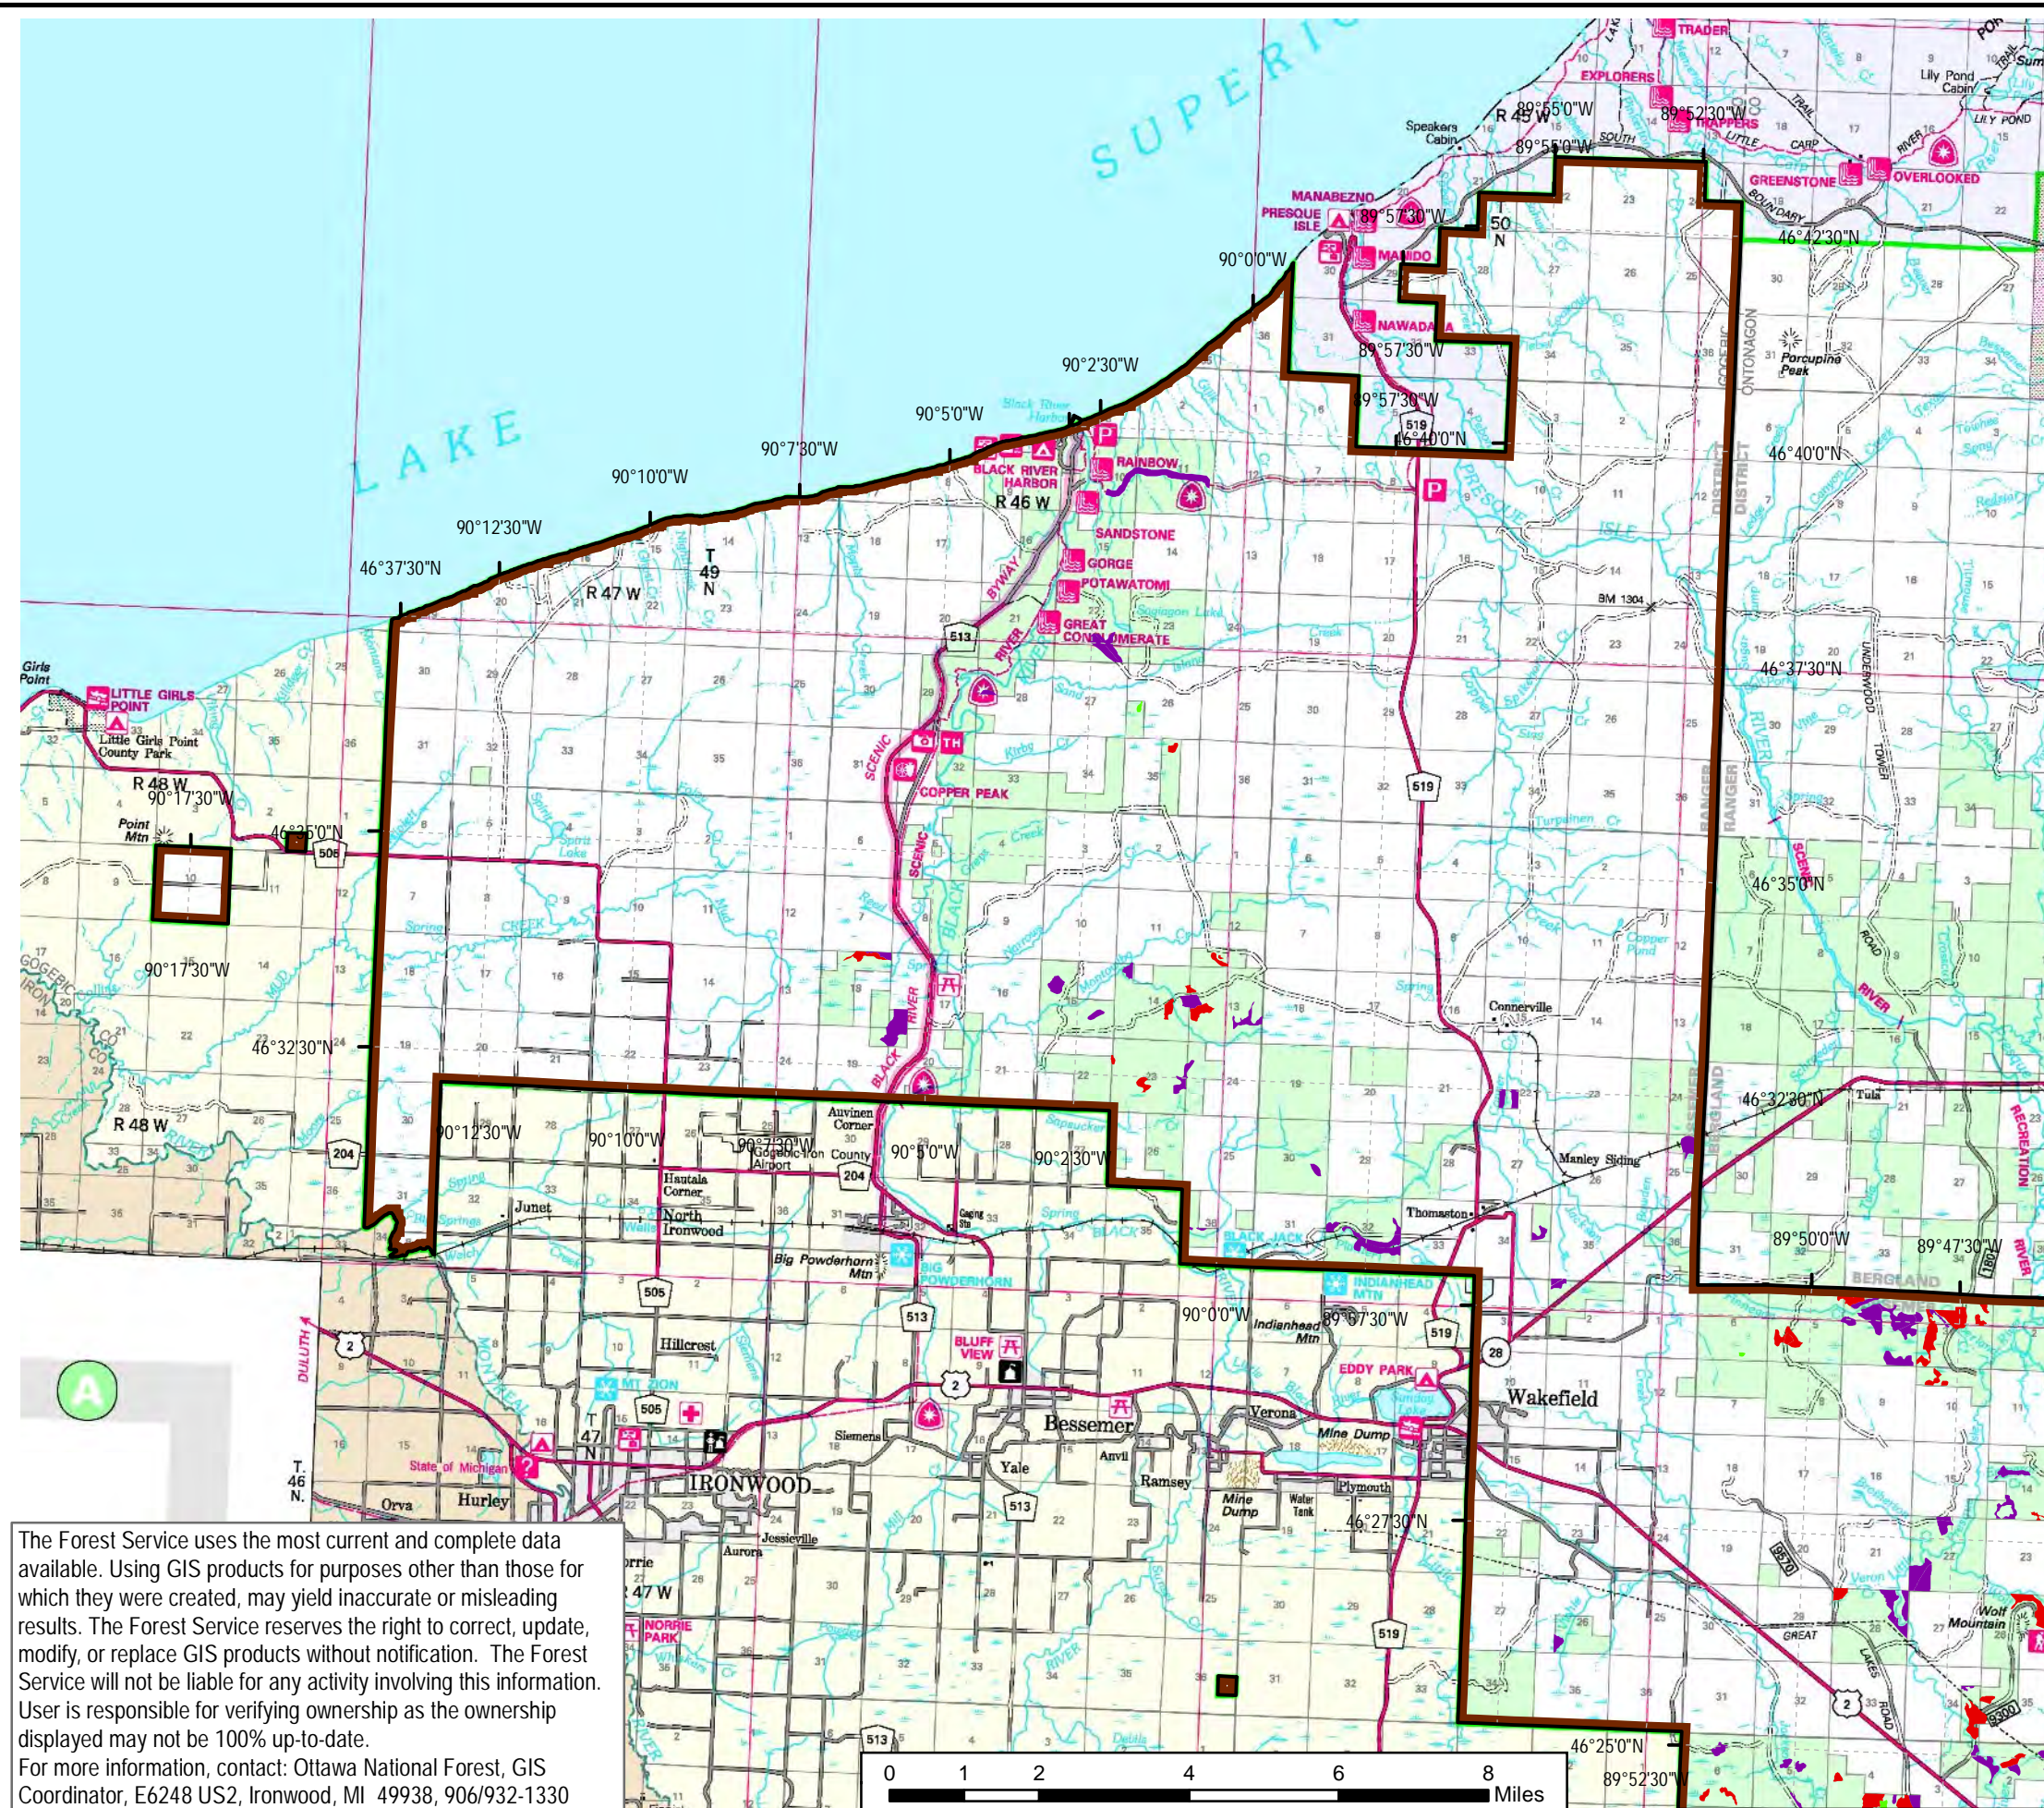

Ottawa National Forest Bessemer District - West Aspen Coverage Map: 2017

Legend

Aspen Age Classes

- 1 - 10 Years
- 11 - 20 Years
- 21 - 40 Years
- 41+ Years
- District Boundary

USDA is an equal opportunity provider, employer, and lender.

R9-OTF-2400-006 (August 2017), Bessemer West

The Forest Service uses the most current and complete data available. Using GIS products for purposes other than those for which they were created, may yield inaccurate or misleading results. The Forest Service reserves the right to correct, update, modify, or replace GIS products without notification. The Forest Service will not be liable for any activity involving this information. User is responsible for verifying ownership as the ownership displayed may not be 100% up-to-date.

For more information, contact: Ottawa National Forest, GIS Coordinator, E6248 US2, Ironwood, MI 49938, 906/932-1330