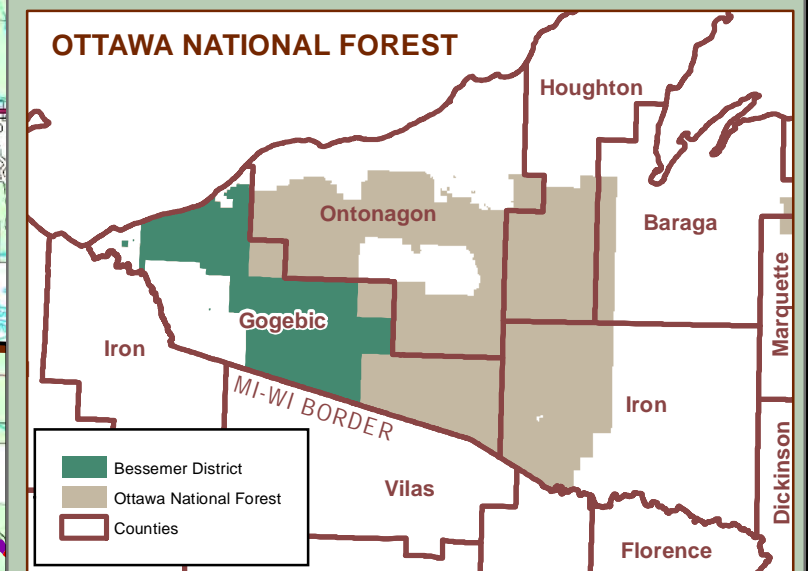

Ottawa National Forest Bessemer District - West Aspen Coverage Map: 2017

Legend

Aspen Age Classes

- 1 - 10 Years
- 11 - 20 Years
- 21 - 40 Years
- 41+ Years
- District Boundary

USDA is an equal opportunity provider, employer, and lender.