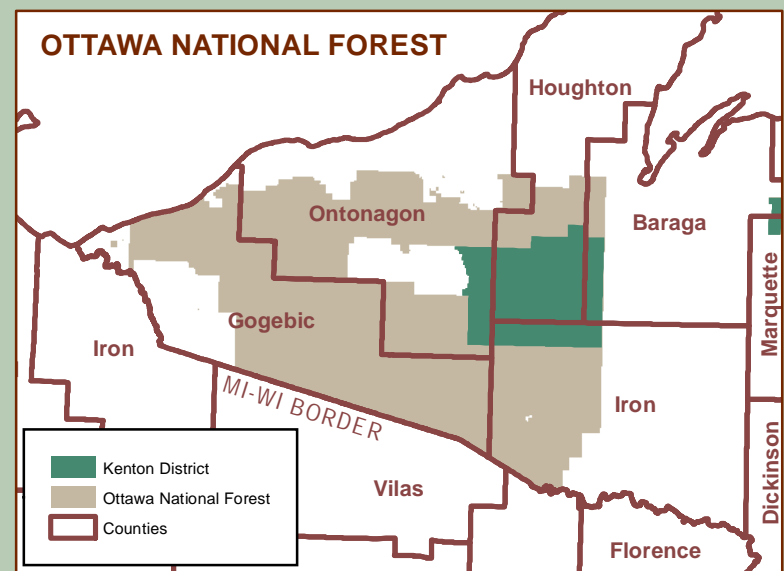

Ottawa National Forest Kenton District Aspen Coverage Map: 2017

Legend

Aspen Age Classes

- 1 - 10 Years
- 11 - 20 Years
- 21 - 40 Years
- 41+ Years
- District Boundary

The Forest Service uses the most current and complete data available. Using GIS products for purposes other than those for which they were created, may yield inaccurate or misleading results. The Forest Service reserves the right to correct, update, modify, or replace GIS products without notification. The Forest Service will not be liable for any activity involving this information. User is responsible for verifying ownership as the ownership displayed may not be 100% up-to-date.
For more information, contact: Ottawa National Forest, GIS Coordinator, E6248 US2, Ironwood, MI 49938, 906/932-1330

USDA is an equal opportunity provider, employer, and lender.

R9-OTF-2400-006 (August 2017), Kenton