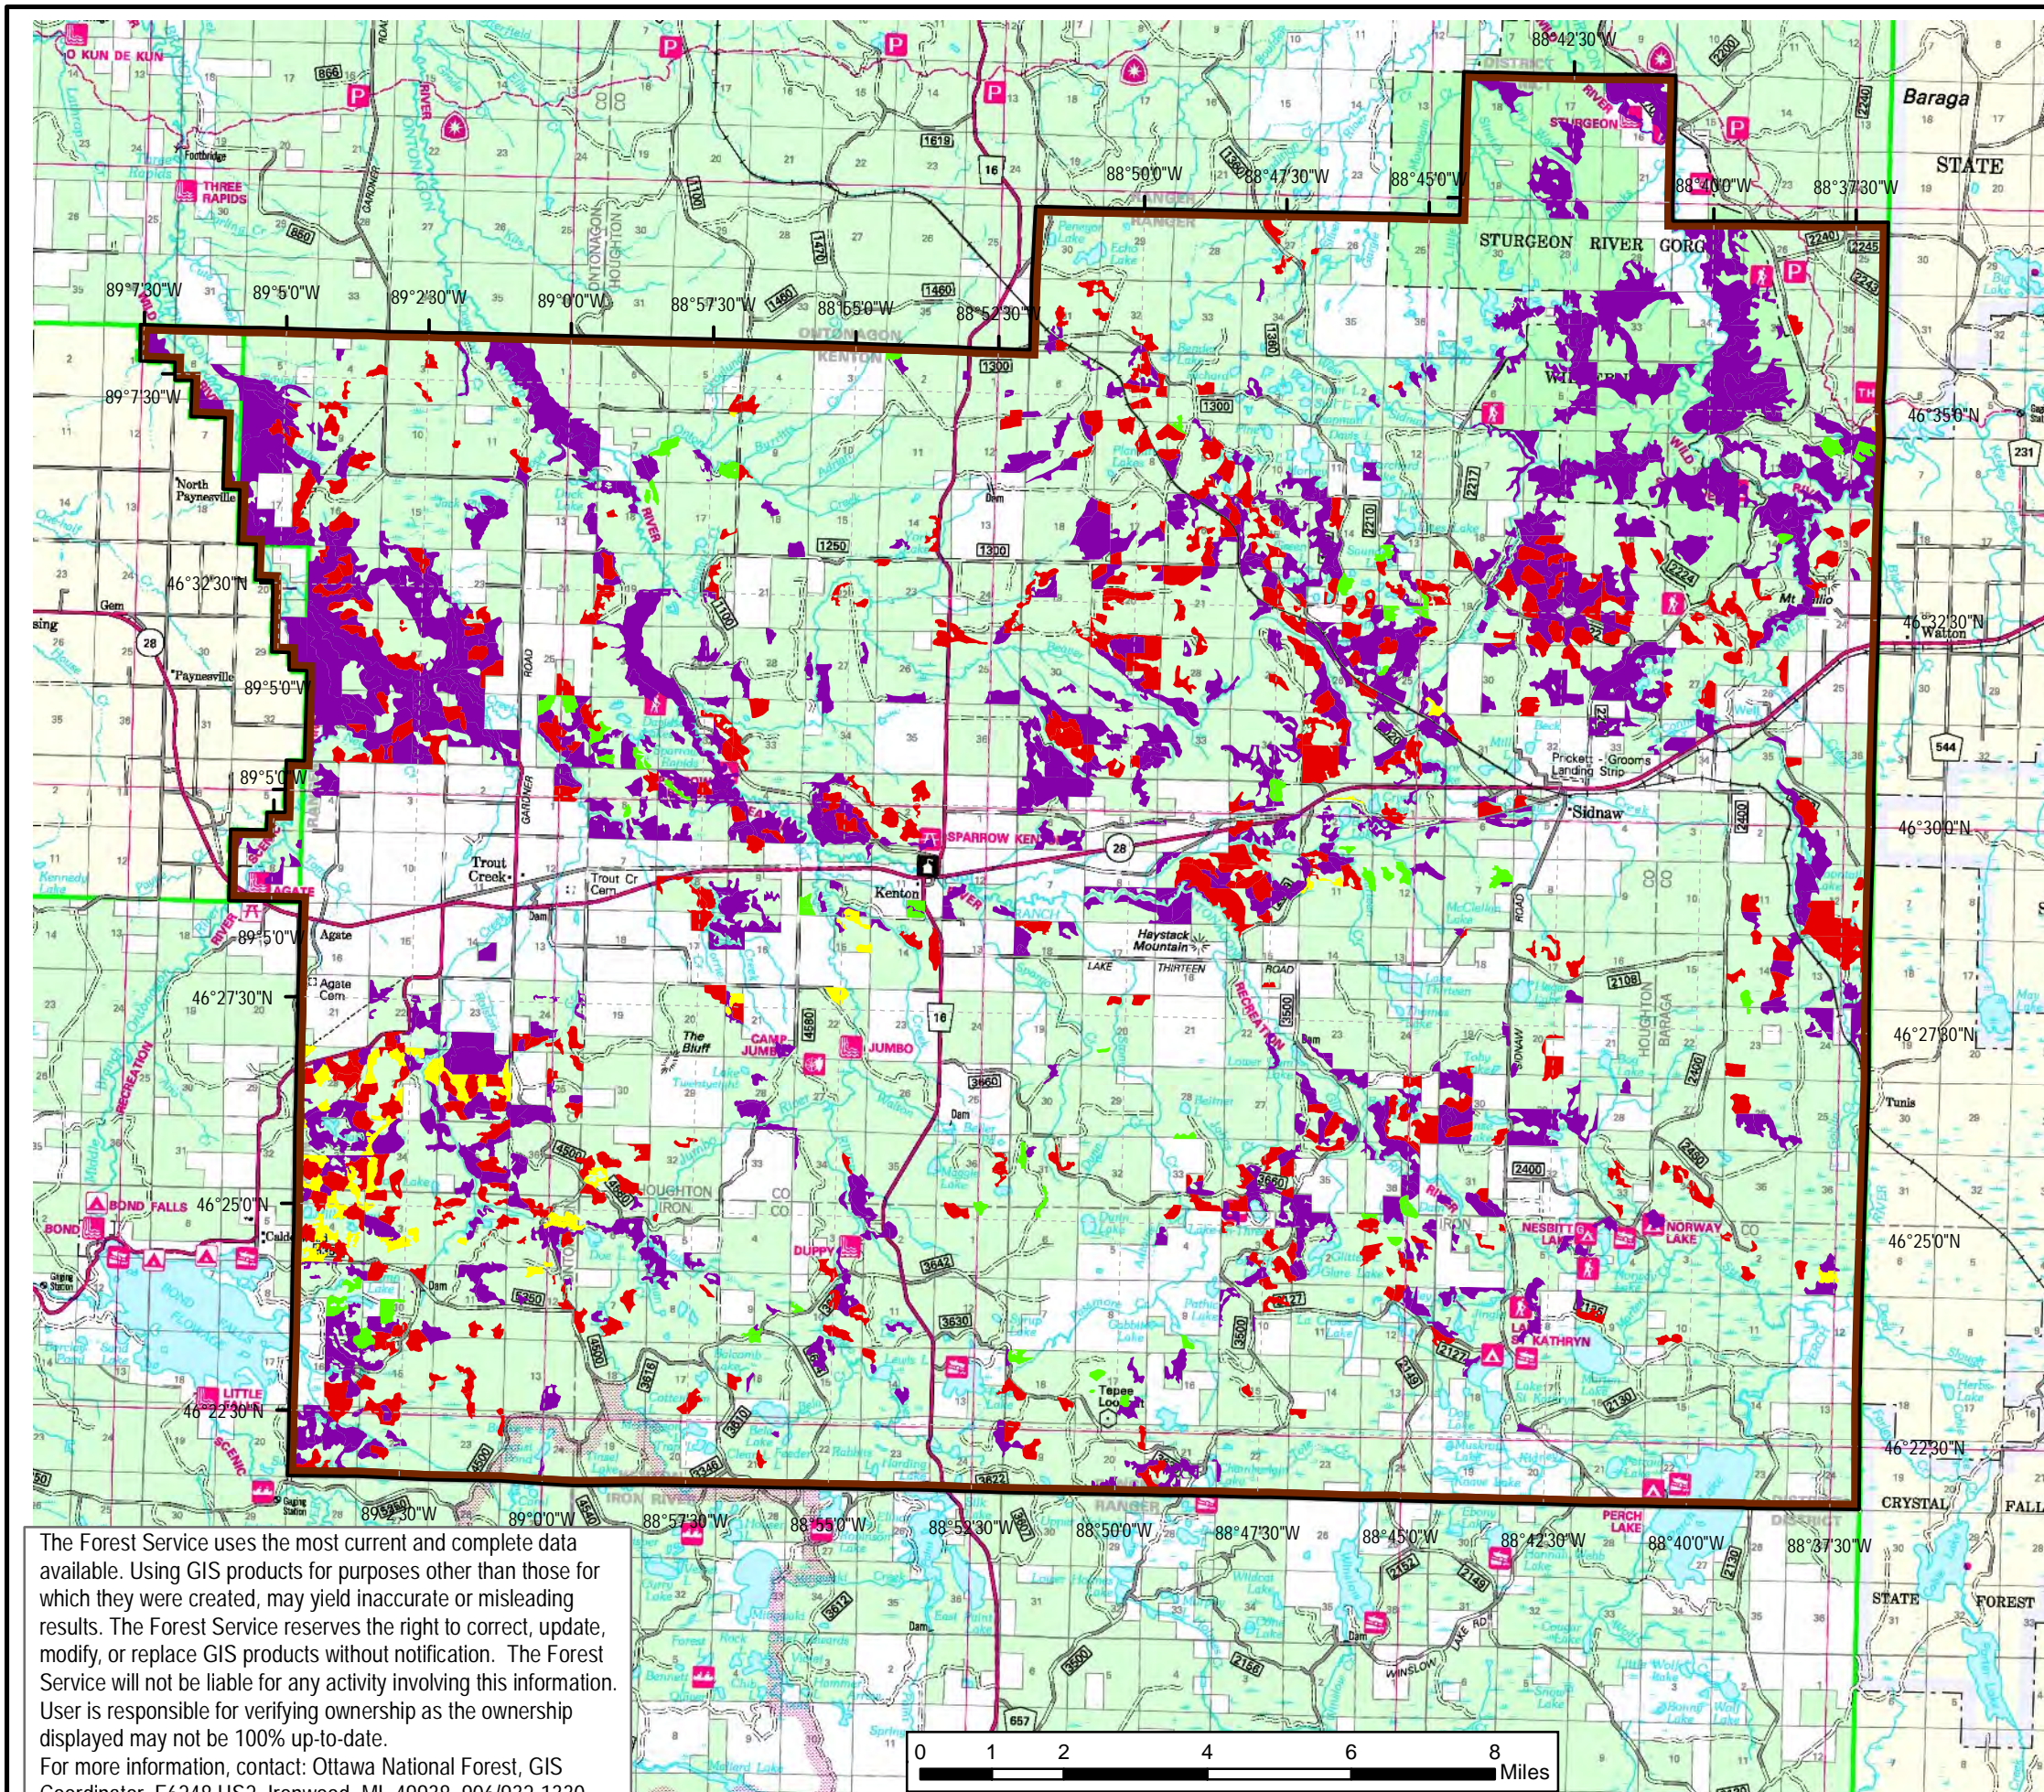

Ottawa National Forest Kenton District Aspen Coverage Map: 2017

Legend

Aspen Age Classes

- 1 - 10 Years
- 11 - 20 Years
- 21 - 40 Years
- 41+ Years
- District Boundary

The Forest Service uses the most current and complete data available. Using GIS products for purposes other than those for which they were created, may yield inaccurate or misleading results. The Forest Service reserves the right to correct, update, modify, or replace GIS products without notification. The Forest Service will not be liable for any activity involving this information. User is responsible for verifying ownership as the ownership displayed may not be 100% up-to-date.
For more information, contact: Ottawa National Forest, GIS Coordinator, E6248 US2, Ironwood, MI 49938, 906/932-1330

USDA is an equal opportunity provider, employer, and lender.

R9-OTF-2400-006 (August 2017), Kenton