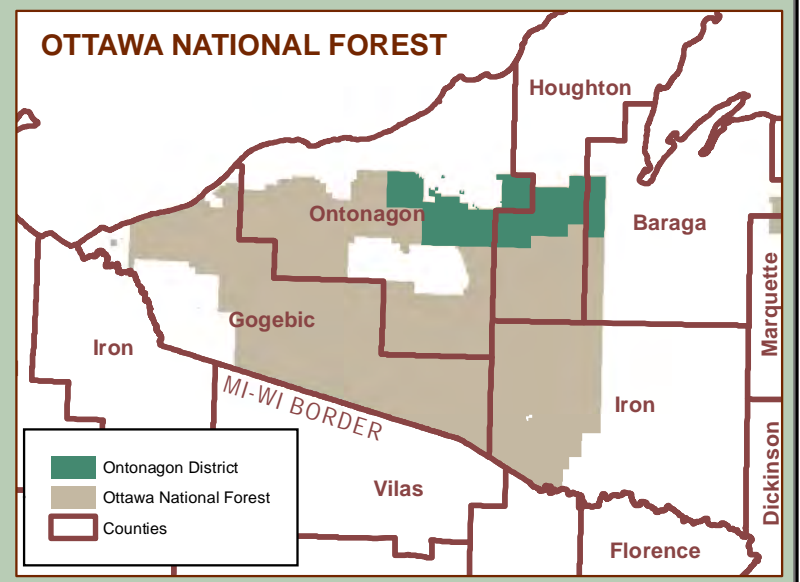

Ottawa National Forest Ontonagon District Aspen Coverage Map: 2020

Legend

Aspen Age Classes

- 1 - 10 Years
- 11 - 20 Years
- 21 - 40 Years
- 41+ Years
- District Boundary

The Forest Service uses the most current and complete data available. Using GIS products for purposes other than those for which they were created, may yield inaccurate or misleading results. The Forest Service reserves the right to correct, update, modify, or replace GIS products without notification. The Forest Service will not be liable for any activity involving this information. User is responsible for verifying ownership as the ownership displayed may not be 100% up-to-date.
For more information, contact: Ottawa National Forest, GIS Coordinator, E6248 US2, Ironwood, MI 49938, 906/932-1330

USDA is an equal opportunity provider, employer, and lender.

R9-OTF-2400-006 (July 2020), Ontonagon