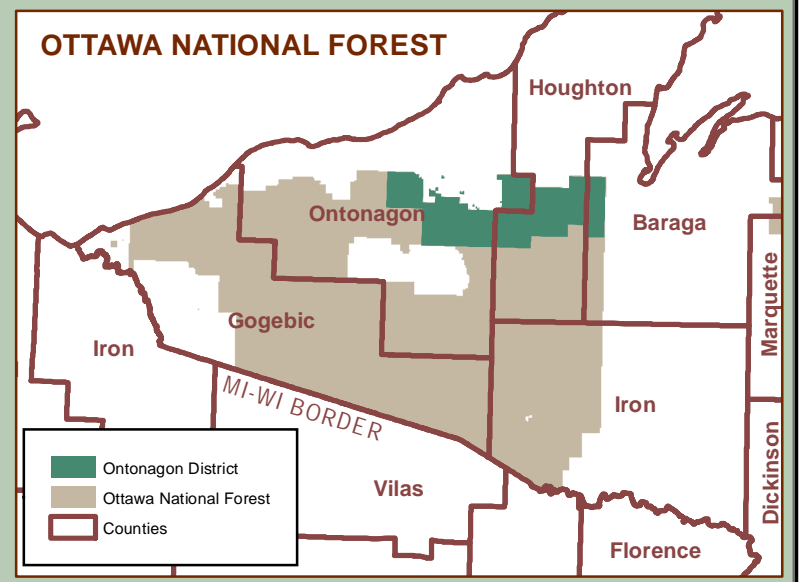

# Ottawa National Forest Ontonagon District Aspen Coverage Map: 2017

### Legend

**Aspen Age Classes**

- 1 - 10 Years
- 11 - 20 Years
- 21 - 40 Years
- 41+ Years
- District Boundary

The Forest Service uses the most current and complete data available. Using GIS products for purposes other than those for which they were created, may yield inaccurate or misleading results. The Forest Service reserves the right to correct, update, modify, or replace GIS products without notification. The Forest Service will not be liable for any activity involving this information. User is responsible for verifying ownership as the ownership displayed may not be 100% up-to-date.  
For more information, contact: Ottawa National Forest, GIS Coordinator, E6248 US2, Ironwood, MI 49938, 906/932-1330