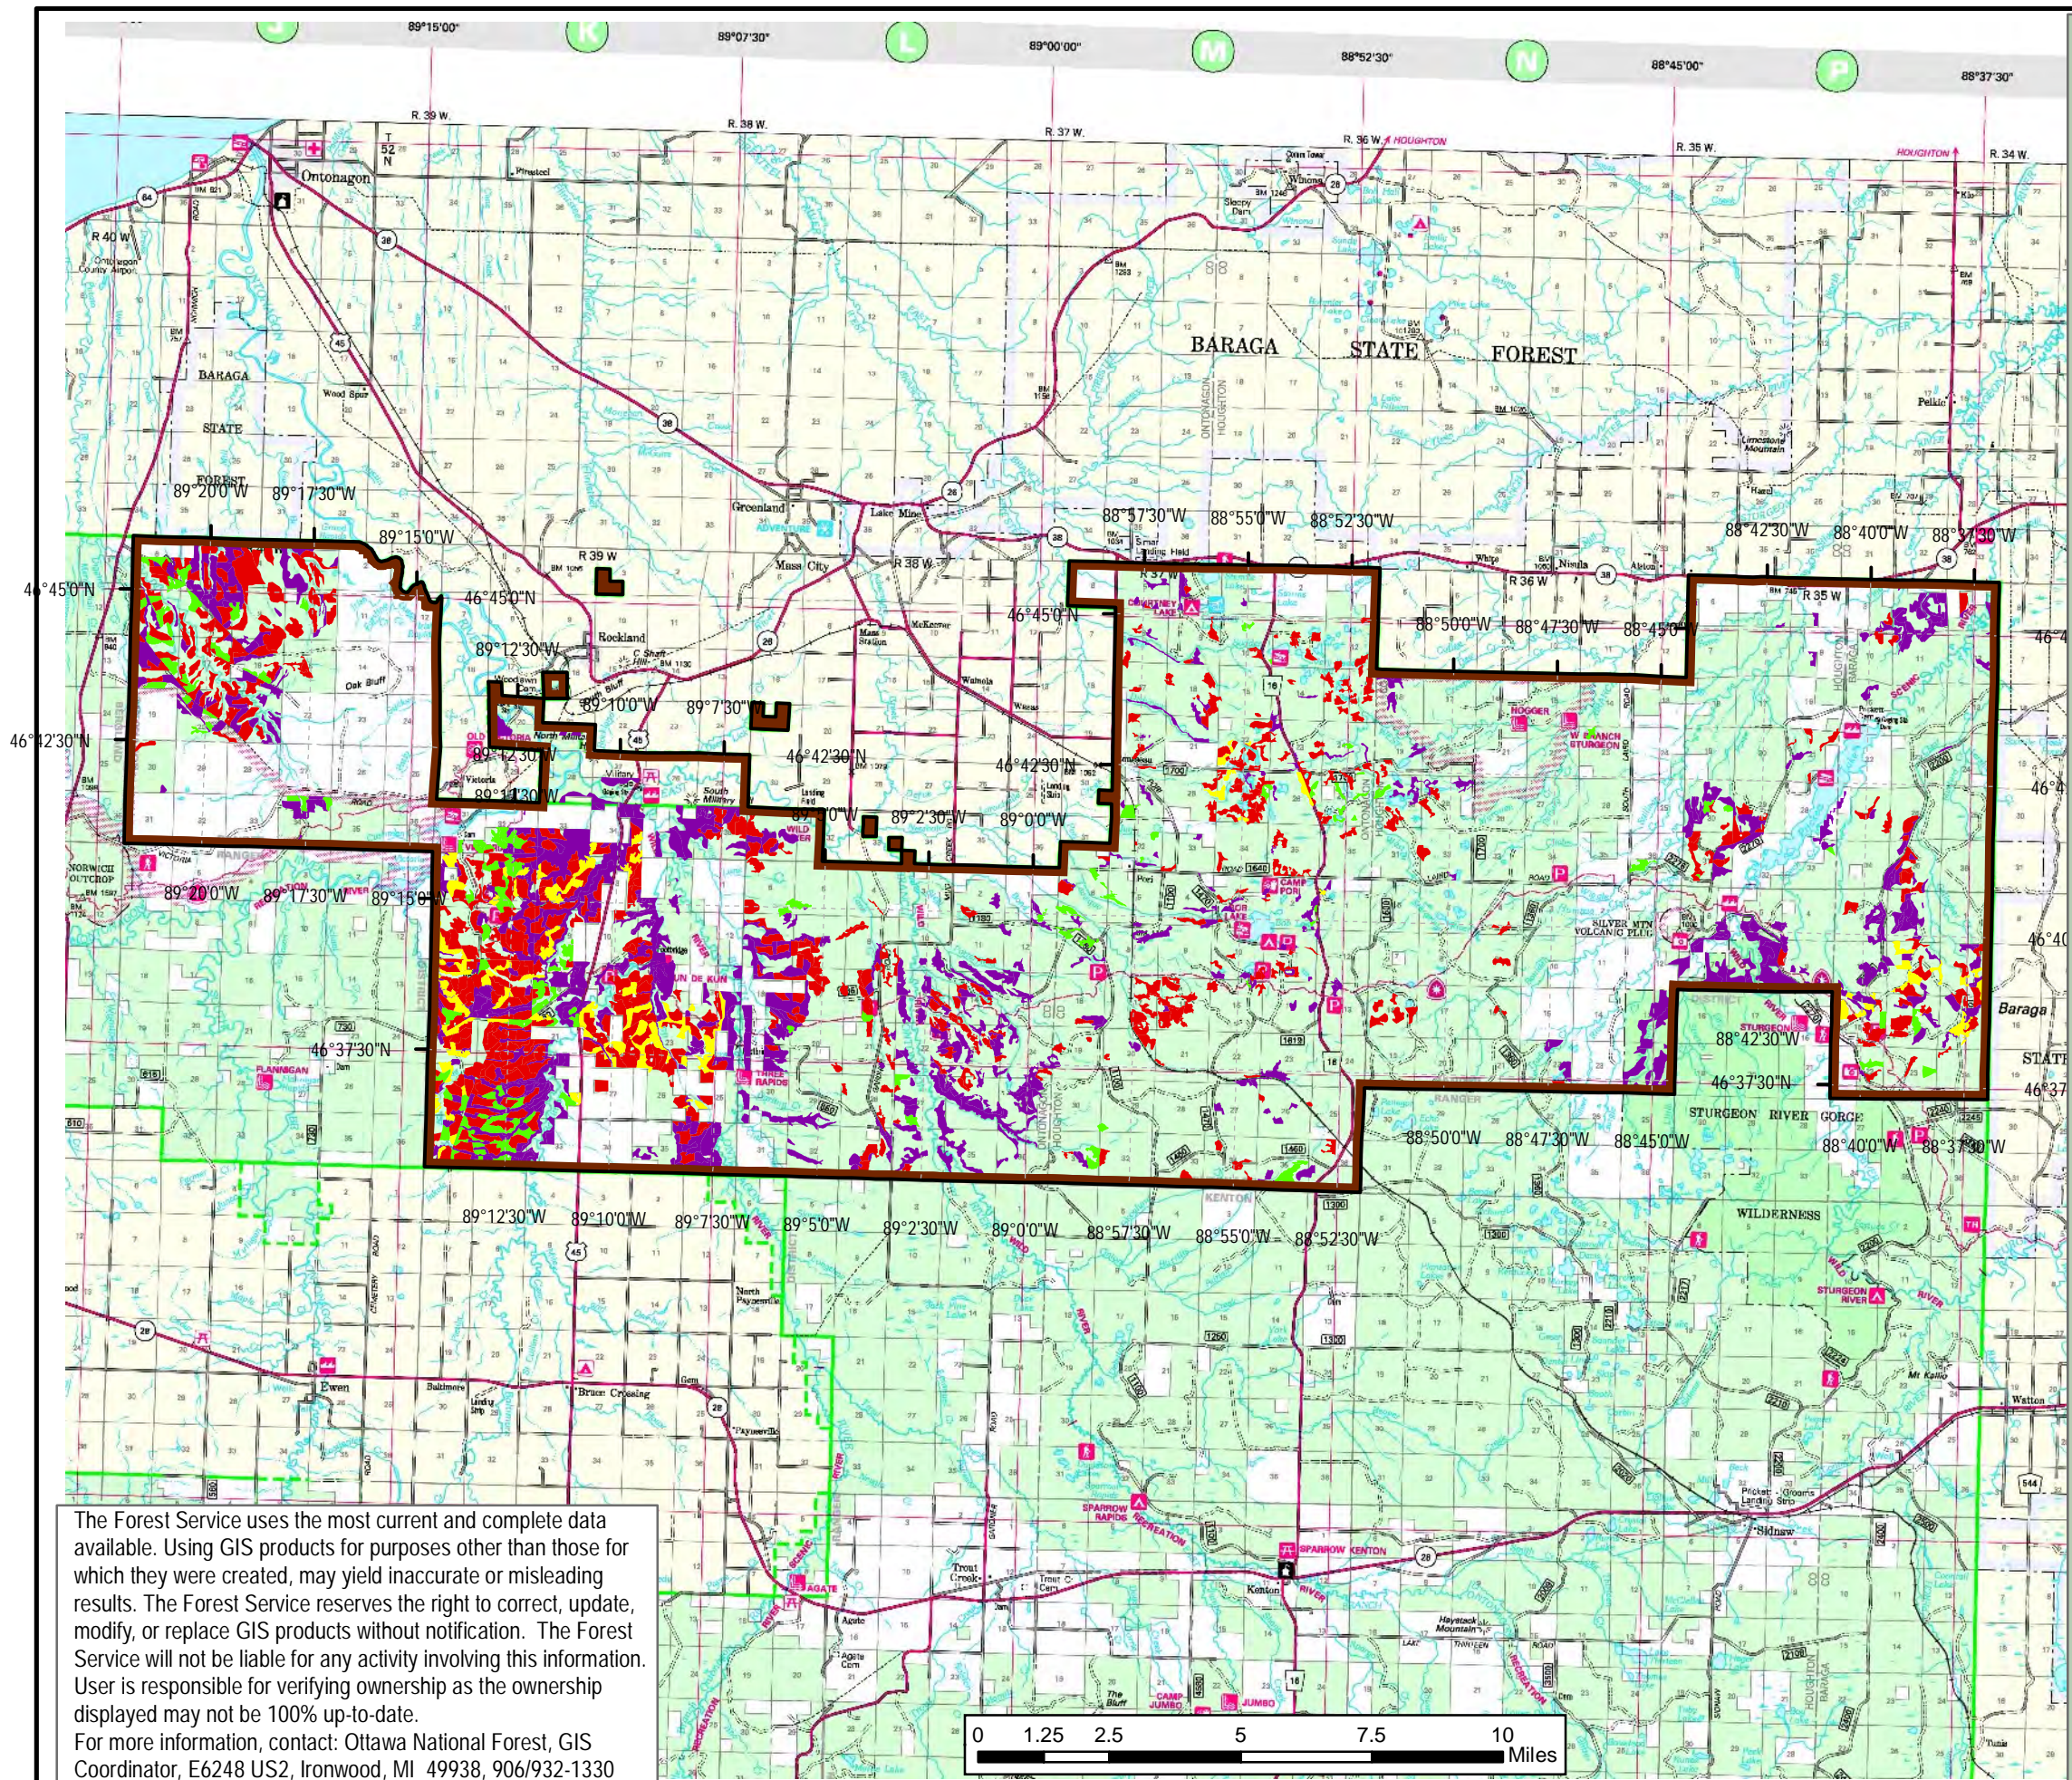

# Ottawa National Forest Ontonagon District Aspen Coverage Map: 2017

### Legend

**Aspen Age Classes**

- 1 - 10 Years
- 11 - 20 Years
- 21 - 40 Years
- 41+ Years
- District Boundary

The Forest Service uses the most current and complete data available. Using GIS products for purposes other than those for which they were created, may yield inaccurate or misleading results. The Forest Service reserves the right to correct, update, modify, or replace GIS products without notification. The Forest Service will not be liable for any activity involving this information. User is responsible for verifying ownership as the ownership displayed may not be 100% up-to-date.  
For more information, contact: Ottawa National Forest, GIS Coordinator, E6248 US2, Ironwood, MI 49938, 906/932-1330

USDA is an equal opportunity provider, employer, and lender.

R9-OTF-2400-006 (August 2017), Ontonagon