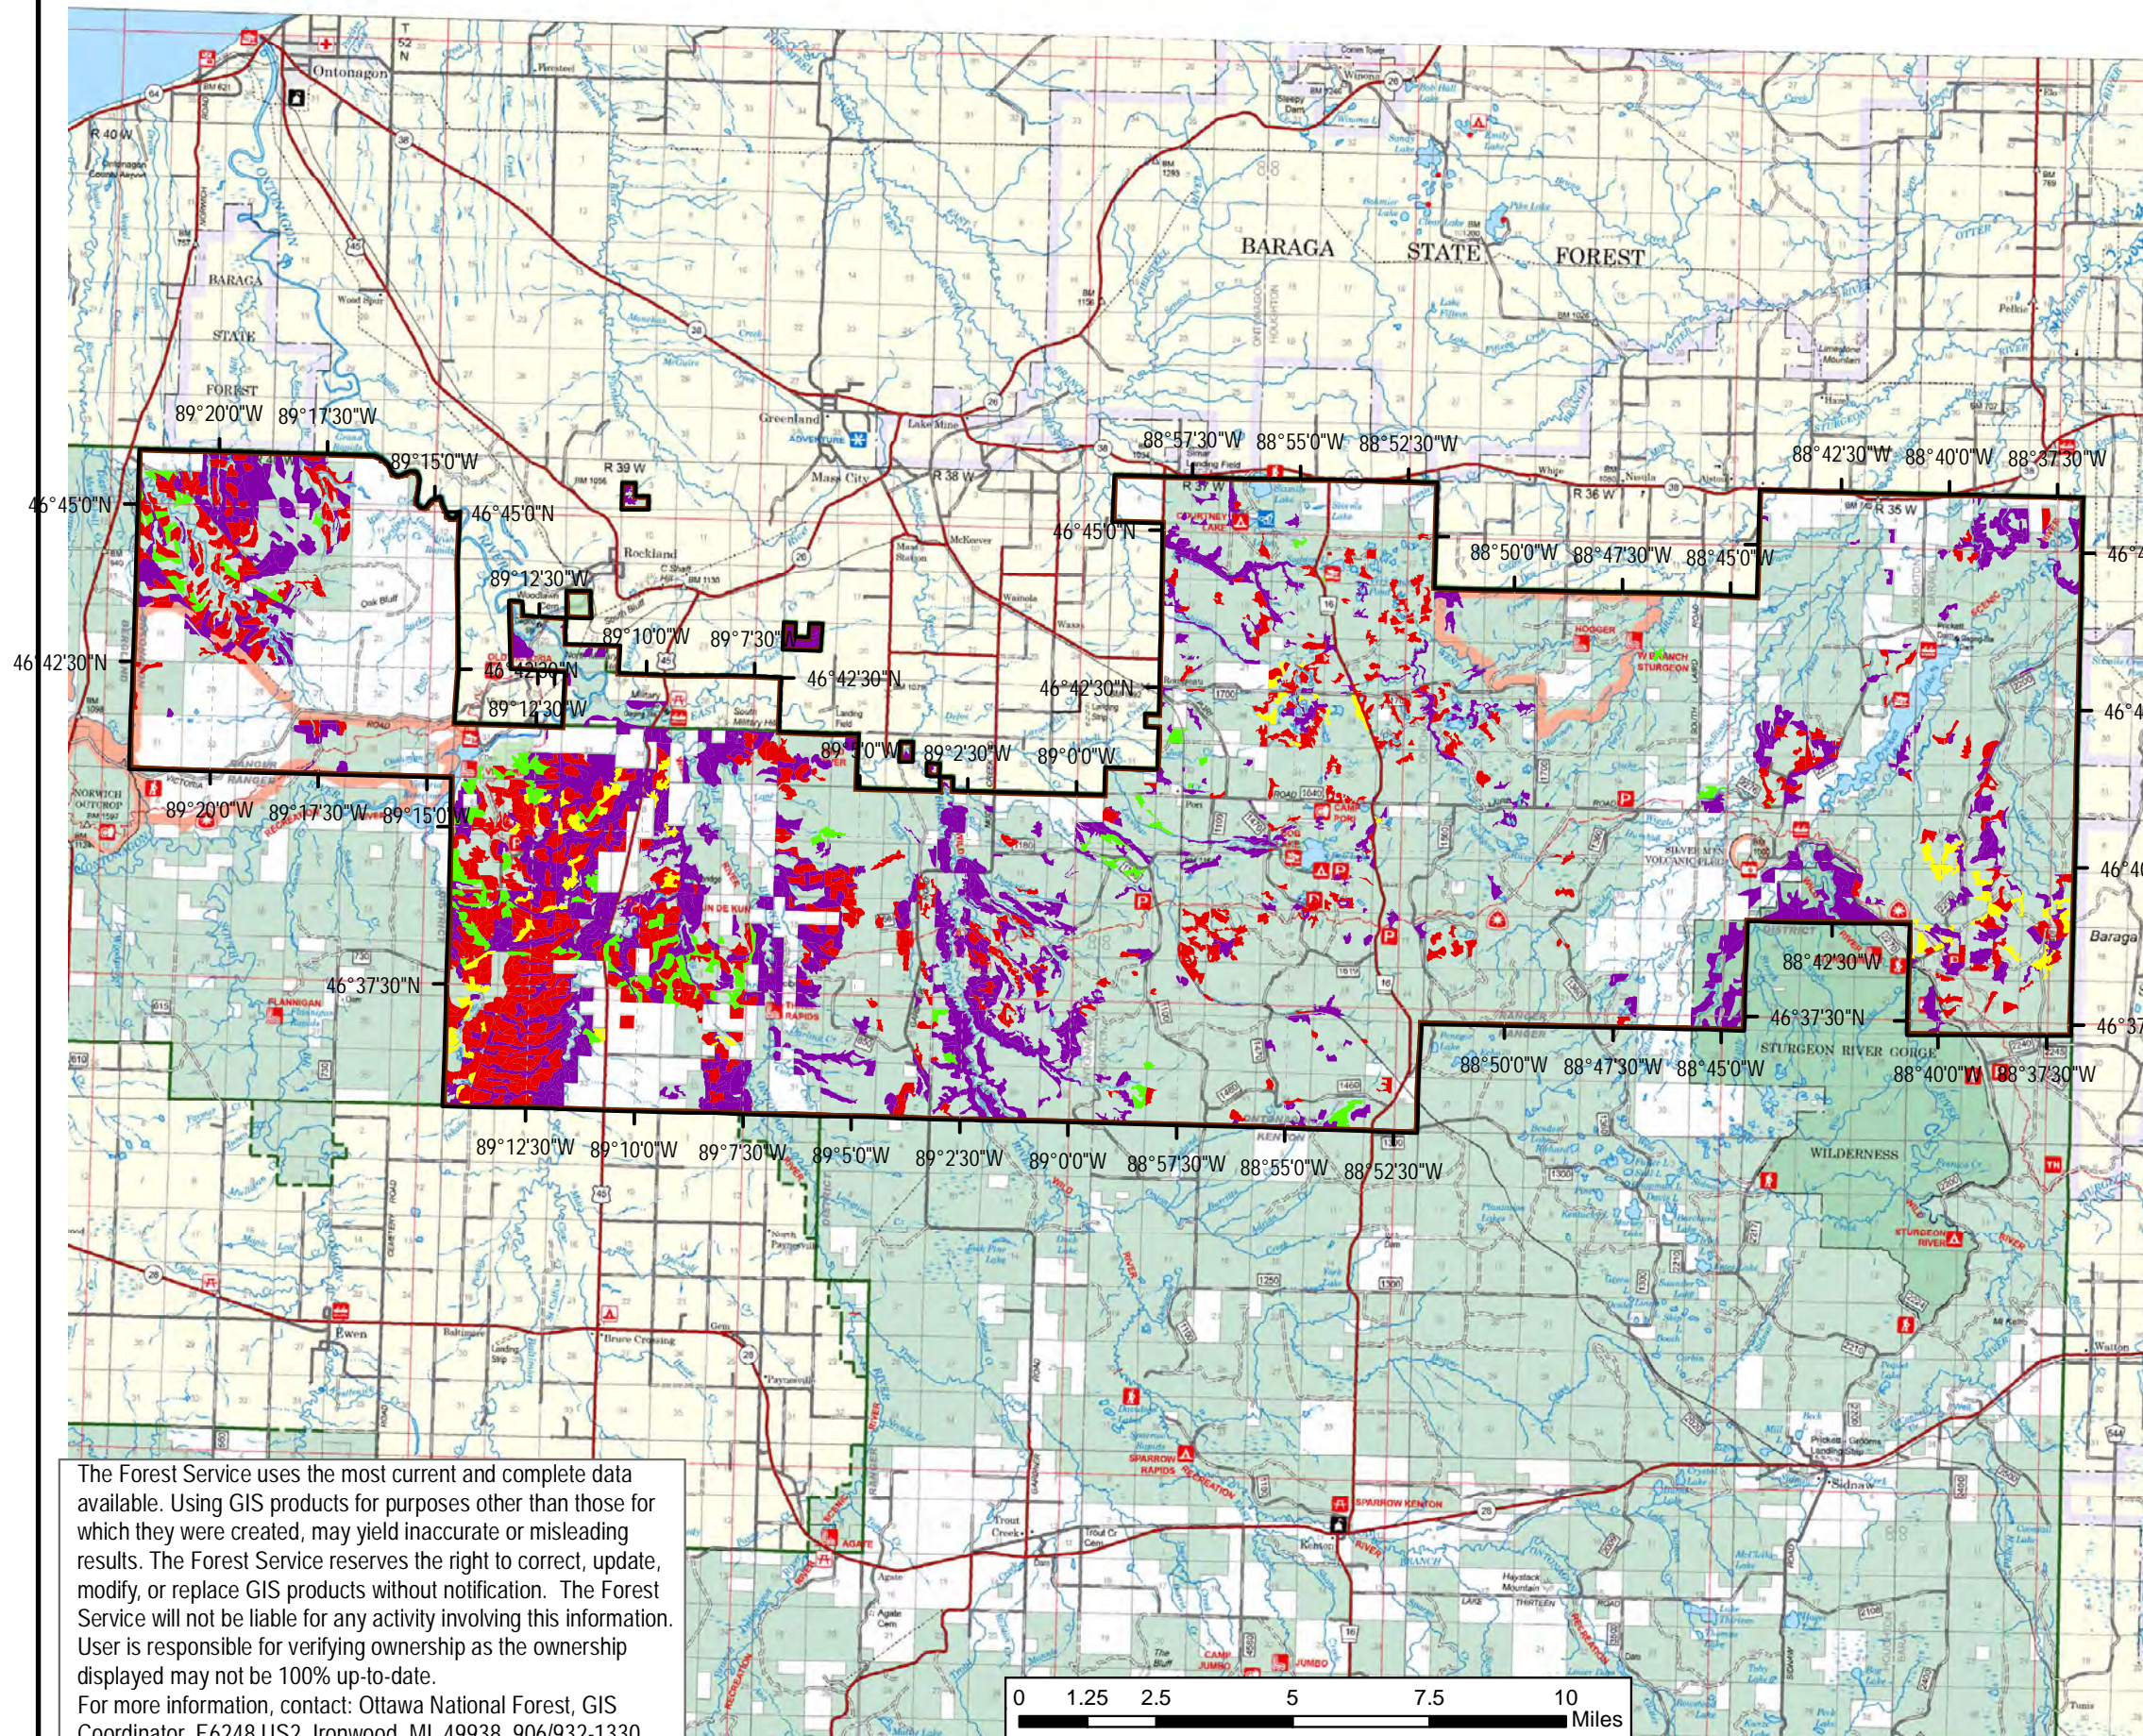

Ottawa National Forest Ontonagon District Aspen Coverage Map: 2020

Legend

Aspen Age Classes

- 1 - 10 Years
- 11 - 20 Years
- 21 - 40 Years
- 41+ Years
- District Boundary

The Forest Service uses the most current and complete data available. Using GIS products for purposes other than those for which they were created, may yield inaccurate or misleading results. The Forest Service reserves the right to correct, update, modify, or replace GIS products without notification. The Forest Service will not be liable for any activity involving this information. User is responsible for verifying ownership as the ownership displayed may not be 100% up-to-date.
For more information, contact: Ottawa National Forest, GIS Coordinator, E6248 US2, Ironwood, MI 49938, 906/932-1330

USDA is an equal opportunity provider, employer, and lender.

R9-OTF-2400-006 (July 2020), Ontonagon