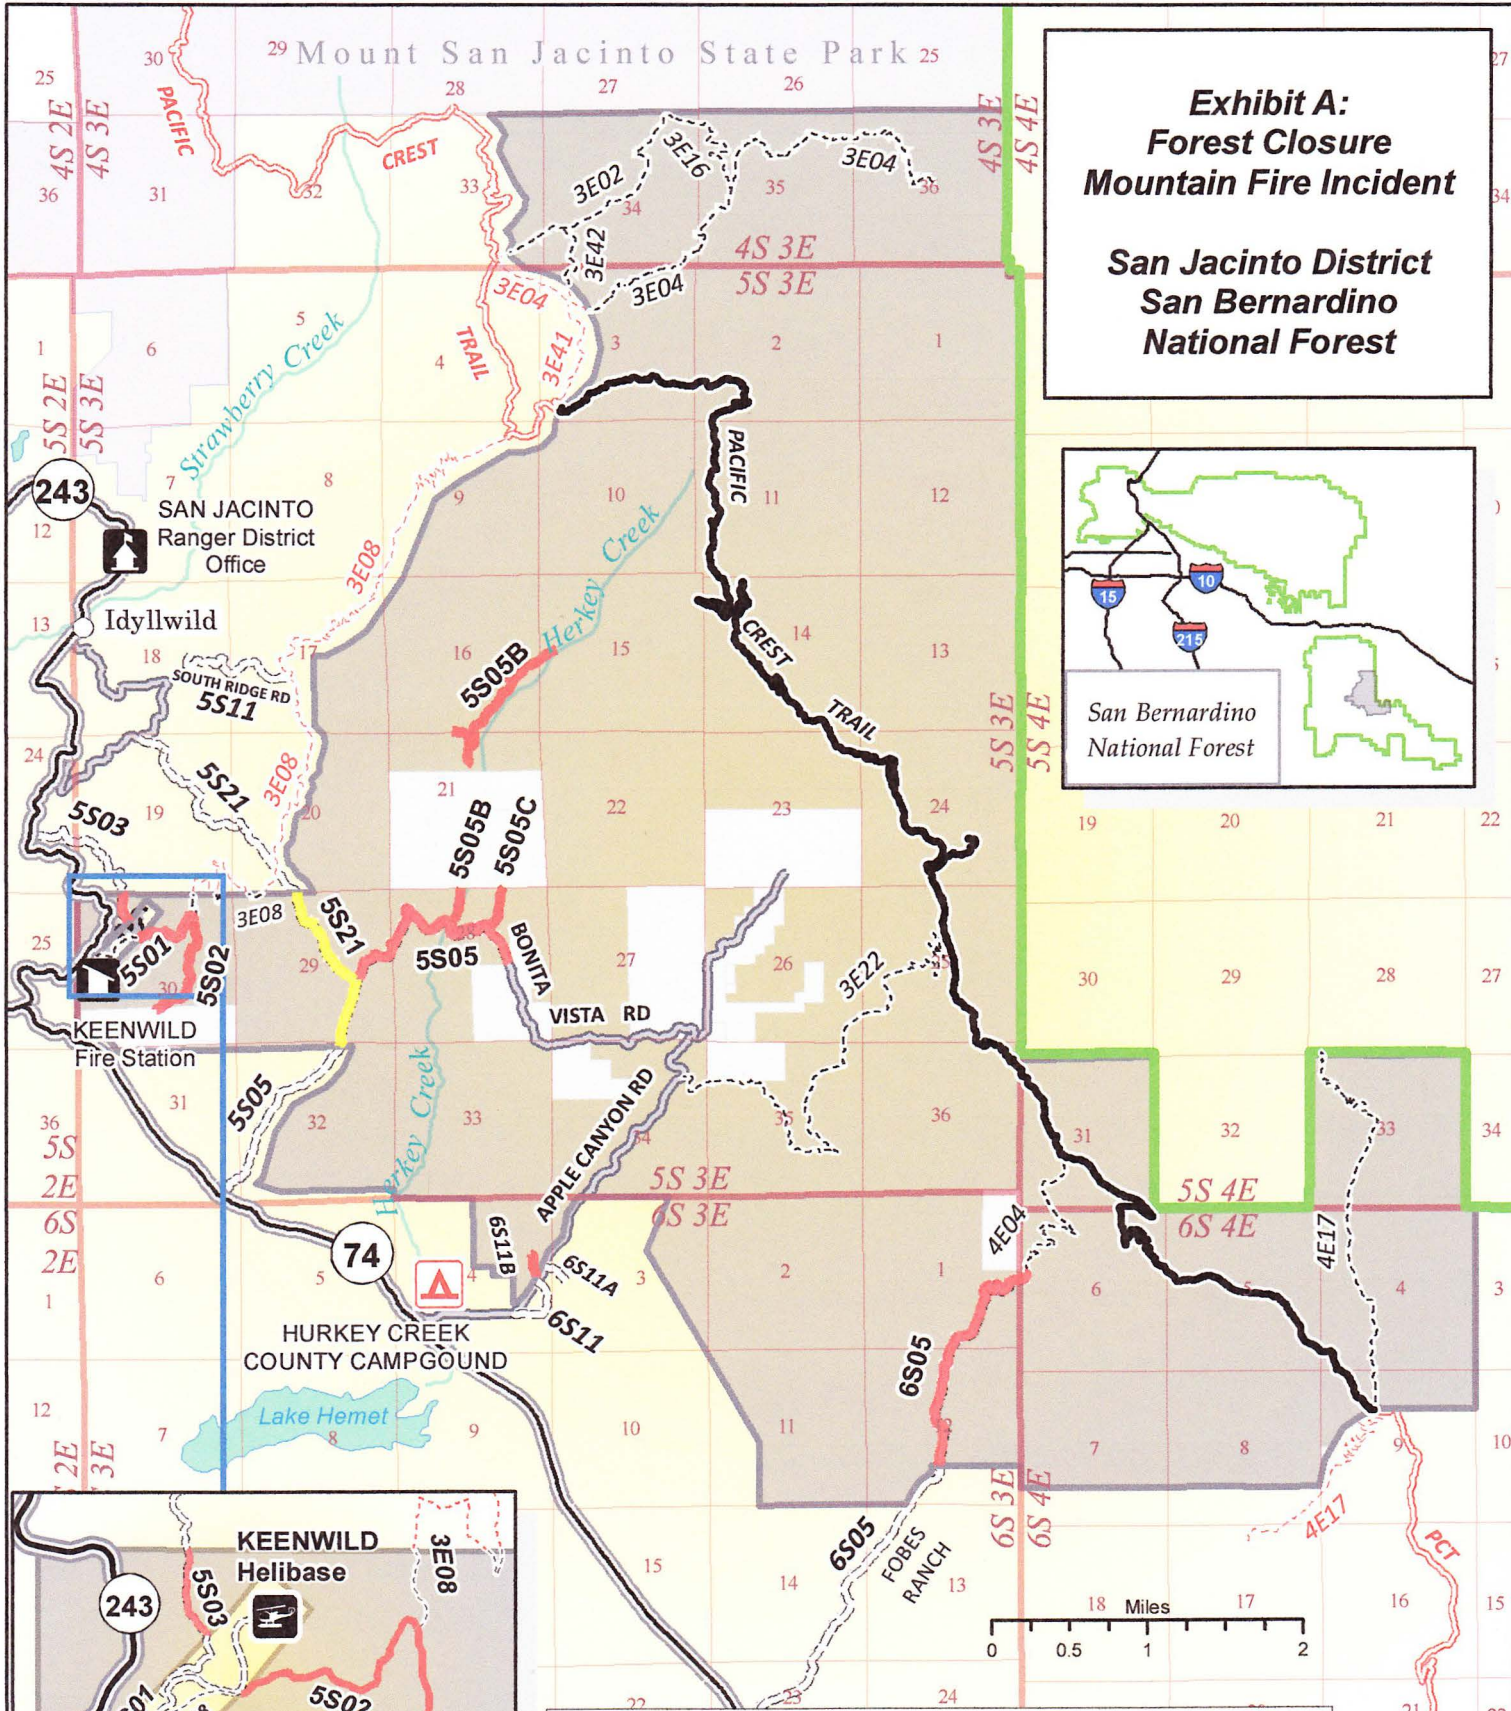

# Exhibit A: Forest Closure Mountain Fire Incident

## San Jacinto District San Bernardino National Forest

Forest Boundary	State Park
Private Land within Closure Area	Lake/Reservoir
<b>Closed Routes</b>	
Forest Road - Closed	Forest Trail - Open
Forest Road - Open to Non-Motorized Use Only	Non-Forest Road
Pacific Crest Trail (PCT) - Closed Portion	Forest Trail - Closed
Forest Trail - Closed	State Highway