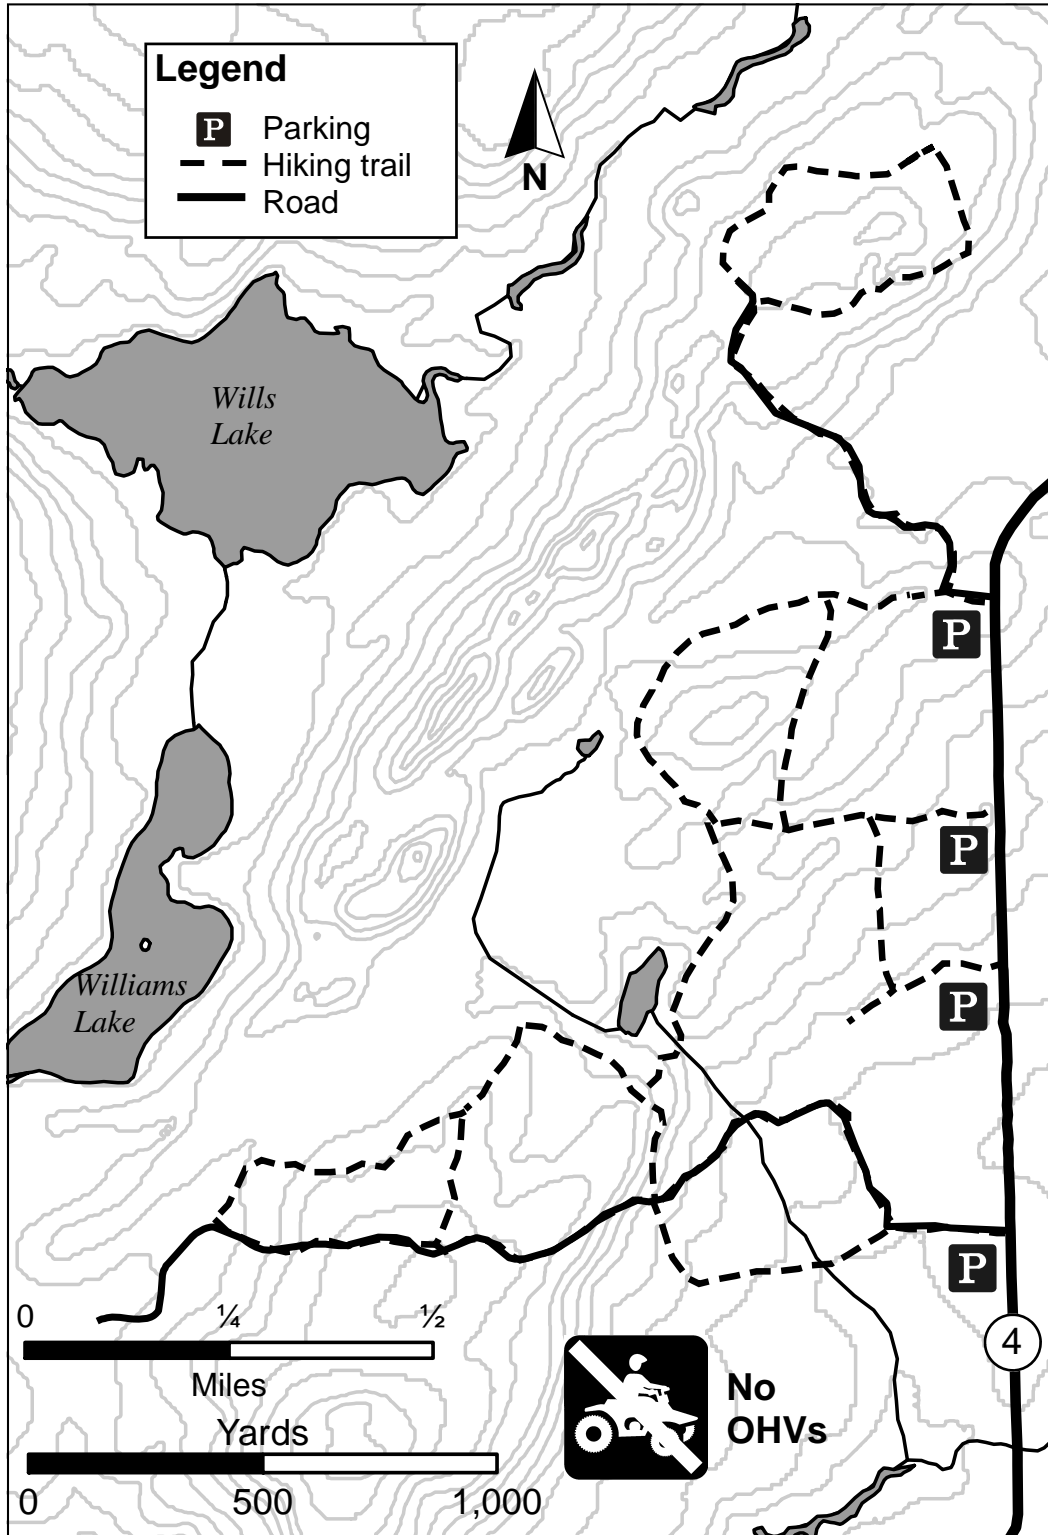

Superior National Forest - Wills Lake HW Trails

Description

Wills Lake Hunter Walking Trails were developed for the conservation of ruffed grouse and woodcock and to provide hunting opportunities for these upland birds. They also provide good habitat for birders to observe these and other species.

When hunting, be aware of others using the area and obey all state regulations.

1. Plan ahead and prepare. Remove flagging.
2. Use trails when possible.
3. Dispose of waste properly. Pack out shell casings.
4. Minimize use and impact of fires.
5. Respect wildlife.
6. Leave what you find. Sight-in rifles away from hunting areas, don't use signs, trees etc. as targets
7. Be considerate of other visitors. Be aware of your field of fire and where other trails are located.

Gunflint Ranger District
2020 W Hwy 61
Grand Marais, MN 55604
218-387-1750

Need more information?

on the web at:
www.fs.usda.gov/superior

Tofte Ranger District
PO Box 2159
Tofte, MN 55615
218-663-8060

Printed on Recycled Paper

USDA is an equal opportunity provider and employer