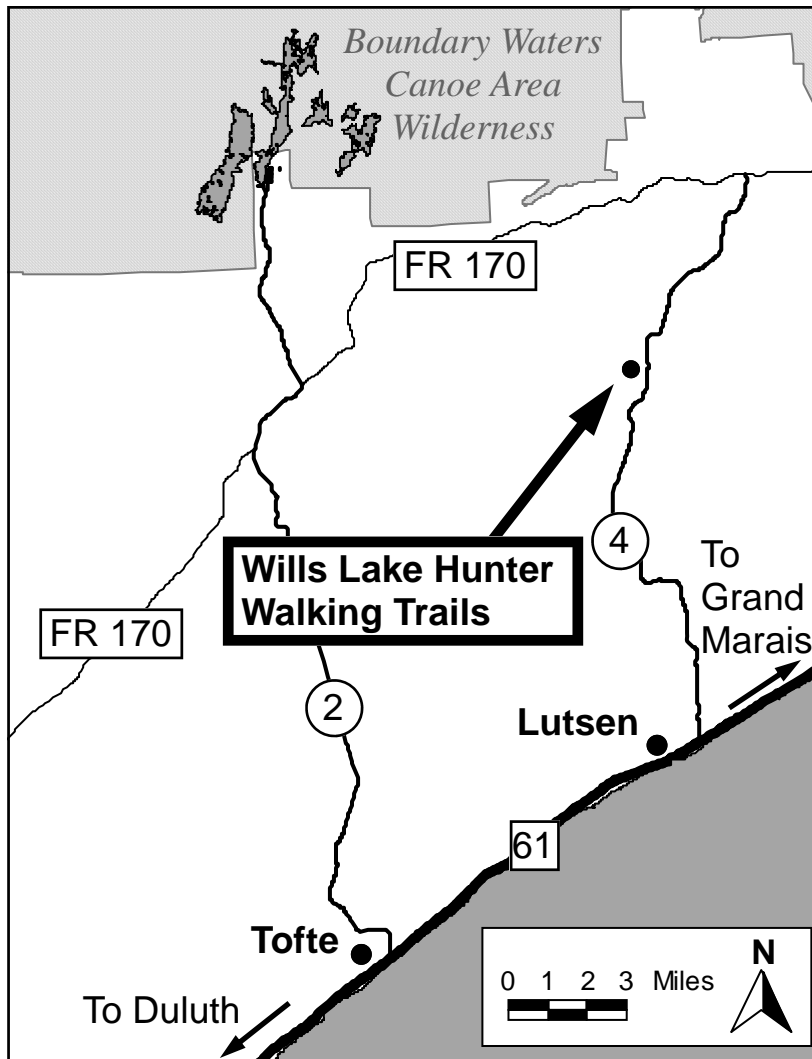

# Wills Lake

## Hunter Walking Trails

SUPERIOR NATIONAL FOREST      NORTH SHORE AREA      TOFTE & GRAND MARAIS, MN

### Location

Wills Lake Hunter Walking Trails are located off the Caribou Trail (Co 4), 11 miles north of Lutsen.

- From MN 61, turn north on County Road 4 (Caribou Trail) just NE of the town of Lutsen.
- Follow Cty 4 about 11 miles north. Wills Lake is on the west side.
- There are several gated entrances with limited parking at the gates. There is no motorized traffic within the walking trail area, so do not drive past the gates.

# Superior National Forest - Wills Lake HW Trails