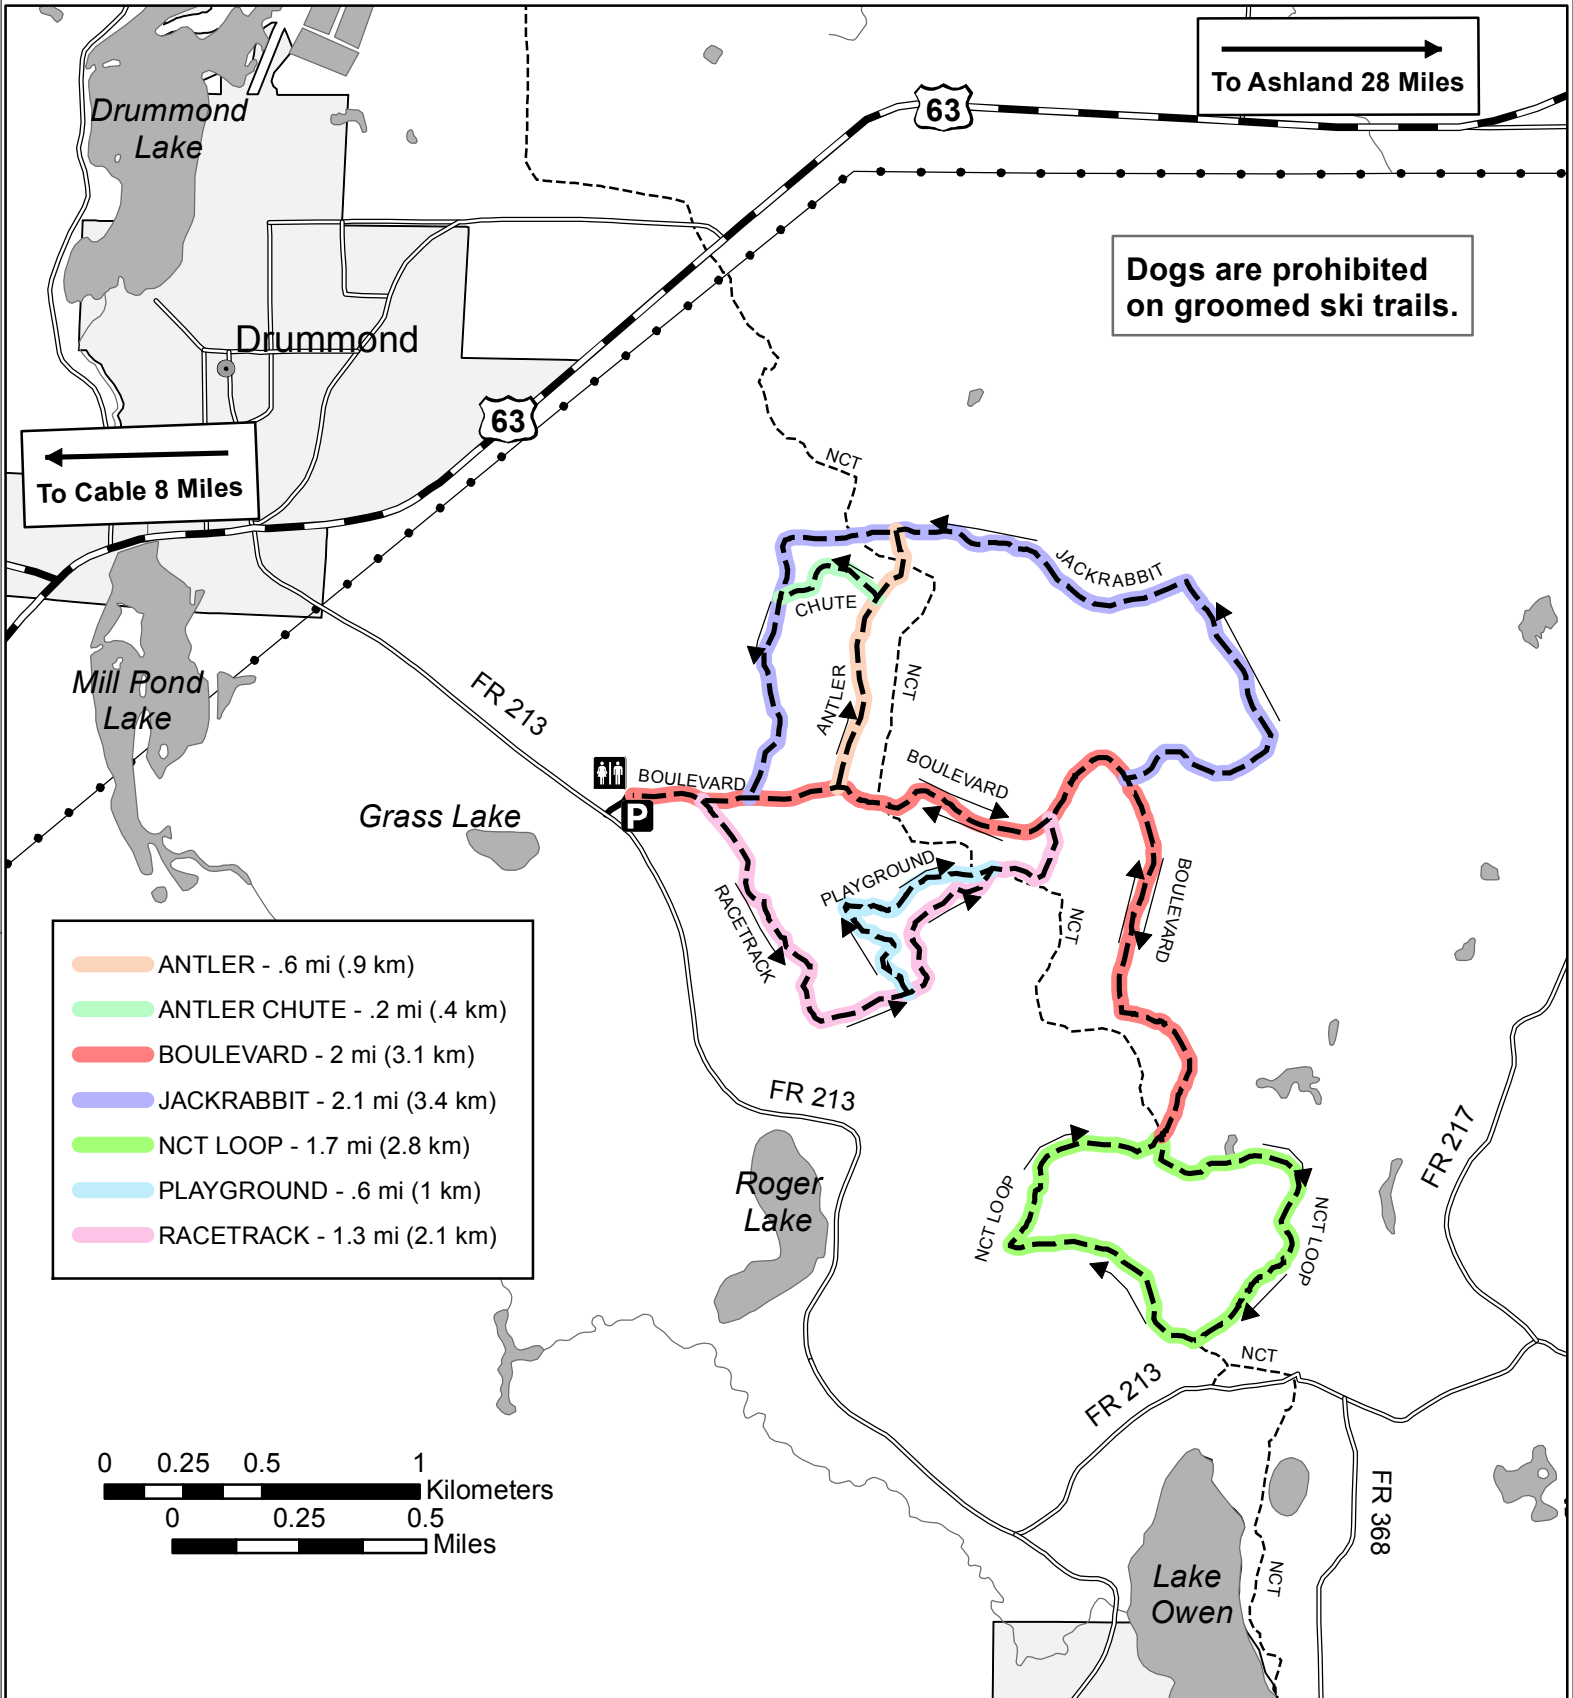

# Drummond Ski Trail

Dogs are prohibited on groomed ski trails.

- ANTLER - .6 mi (.9 km)
- ANTLER CHUTE - .2 mi (.4 km)
- BOULEVARD - 2 mi (3.1 km)
- JACKRABBIT - 2.1 mi (3.4 km)
- NCT LOOP - 1.7 mi (2.8 km)
- PLAYGROUND - .6 mi (1 km)
- RACETRACK - 1.3 mi (2.1 km)

- City
- U.S. Highway
- - - North Country Trail
- Lakes
- P Parking
- Major Roads
- Powerline
- N North
- ♿ Restrooms
- - - Ski Trail
- Rivers & Streams