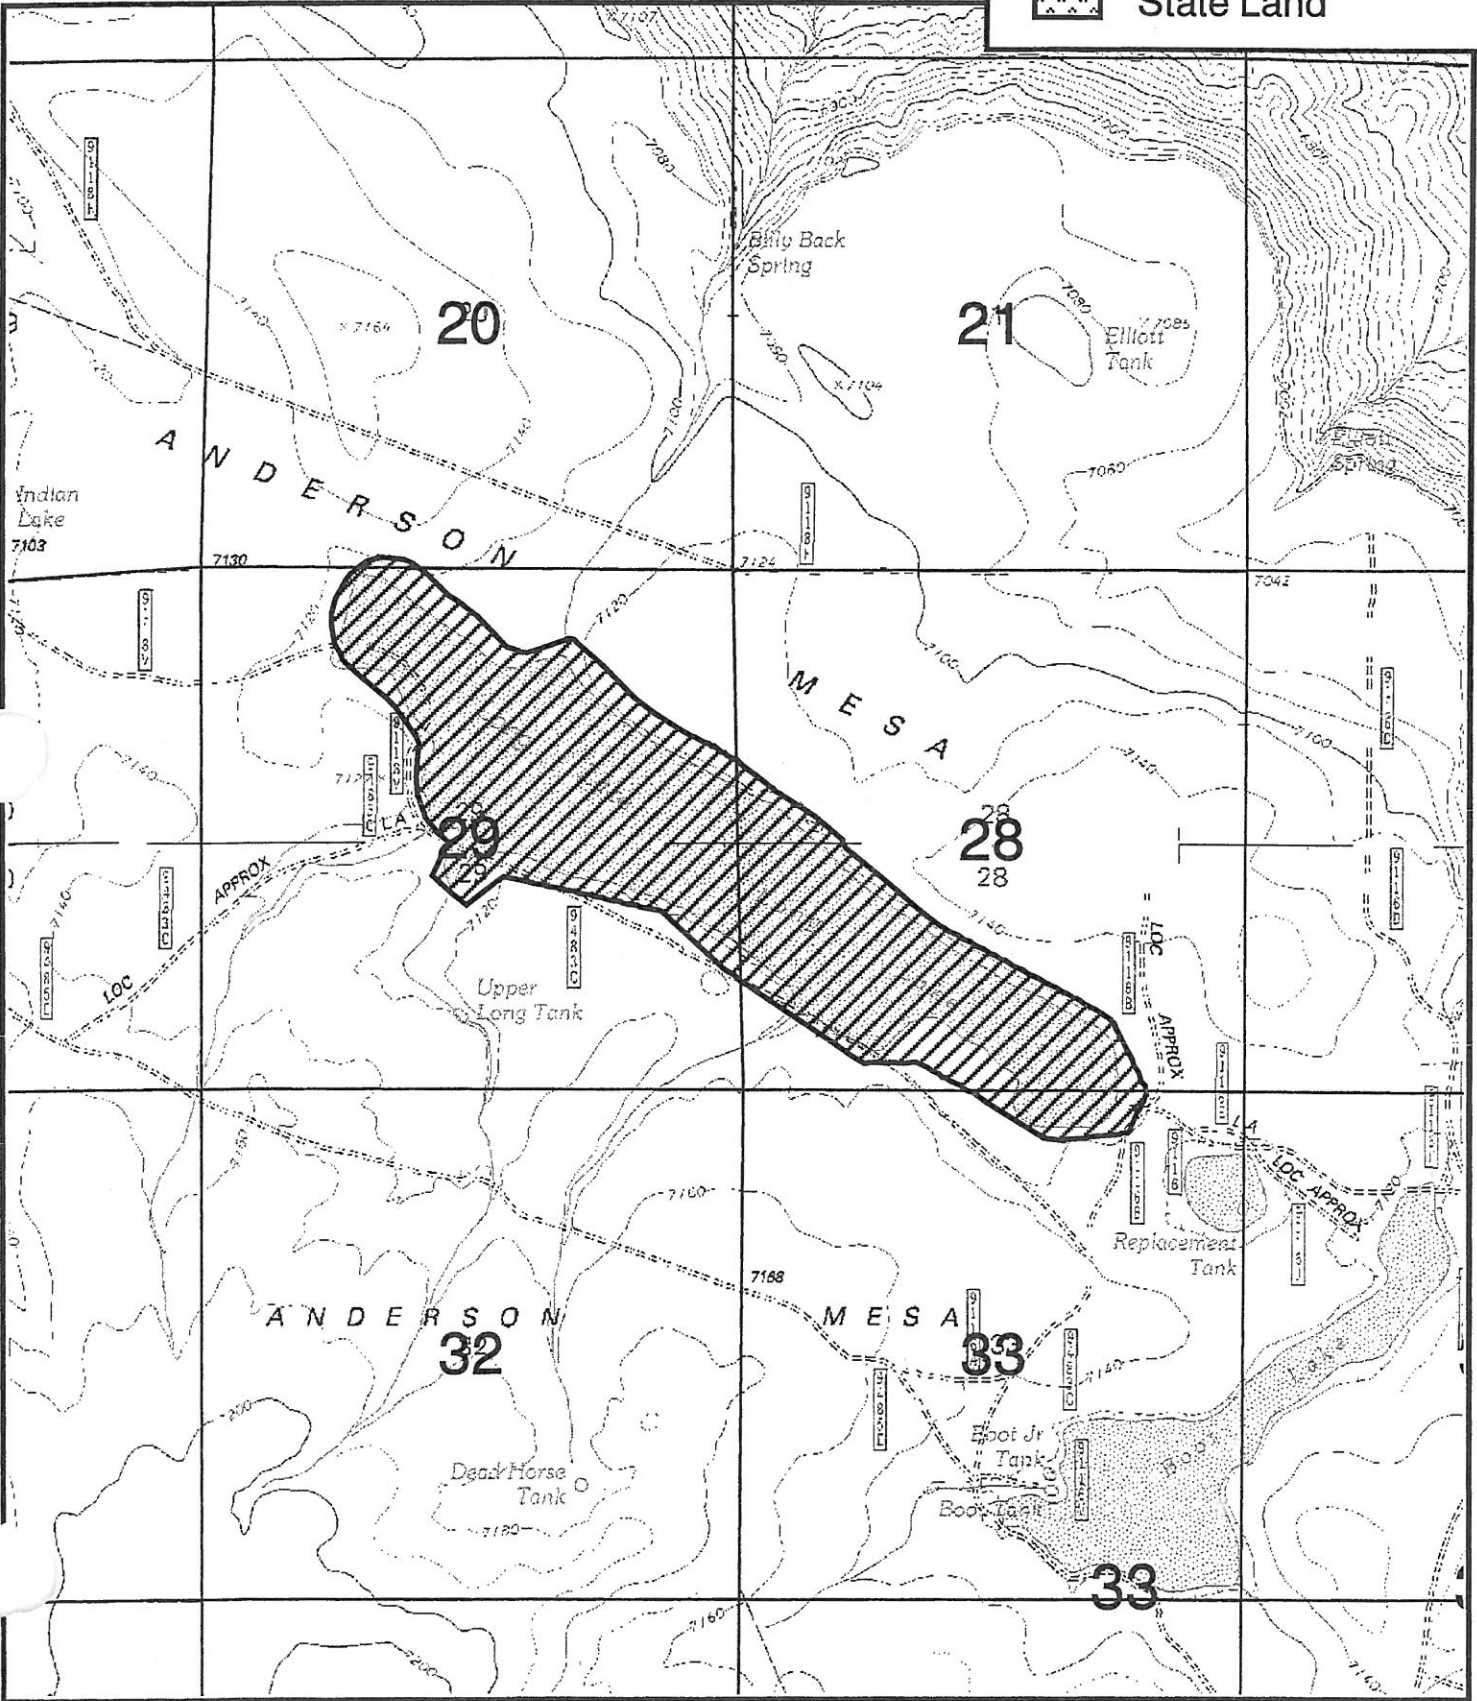

EXHIBIT F
ORDER NO. 04-00-146
COCONINO NATIONAL FOREST

VEHICLE USE PROHIBITED
T 19 N, R 10 E

Legend

- Restricted Area
- Private Land
- State Land

0 1 Miles