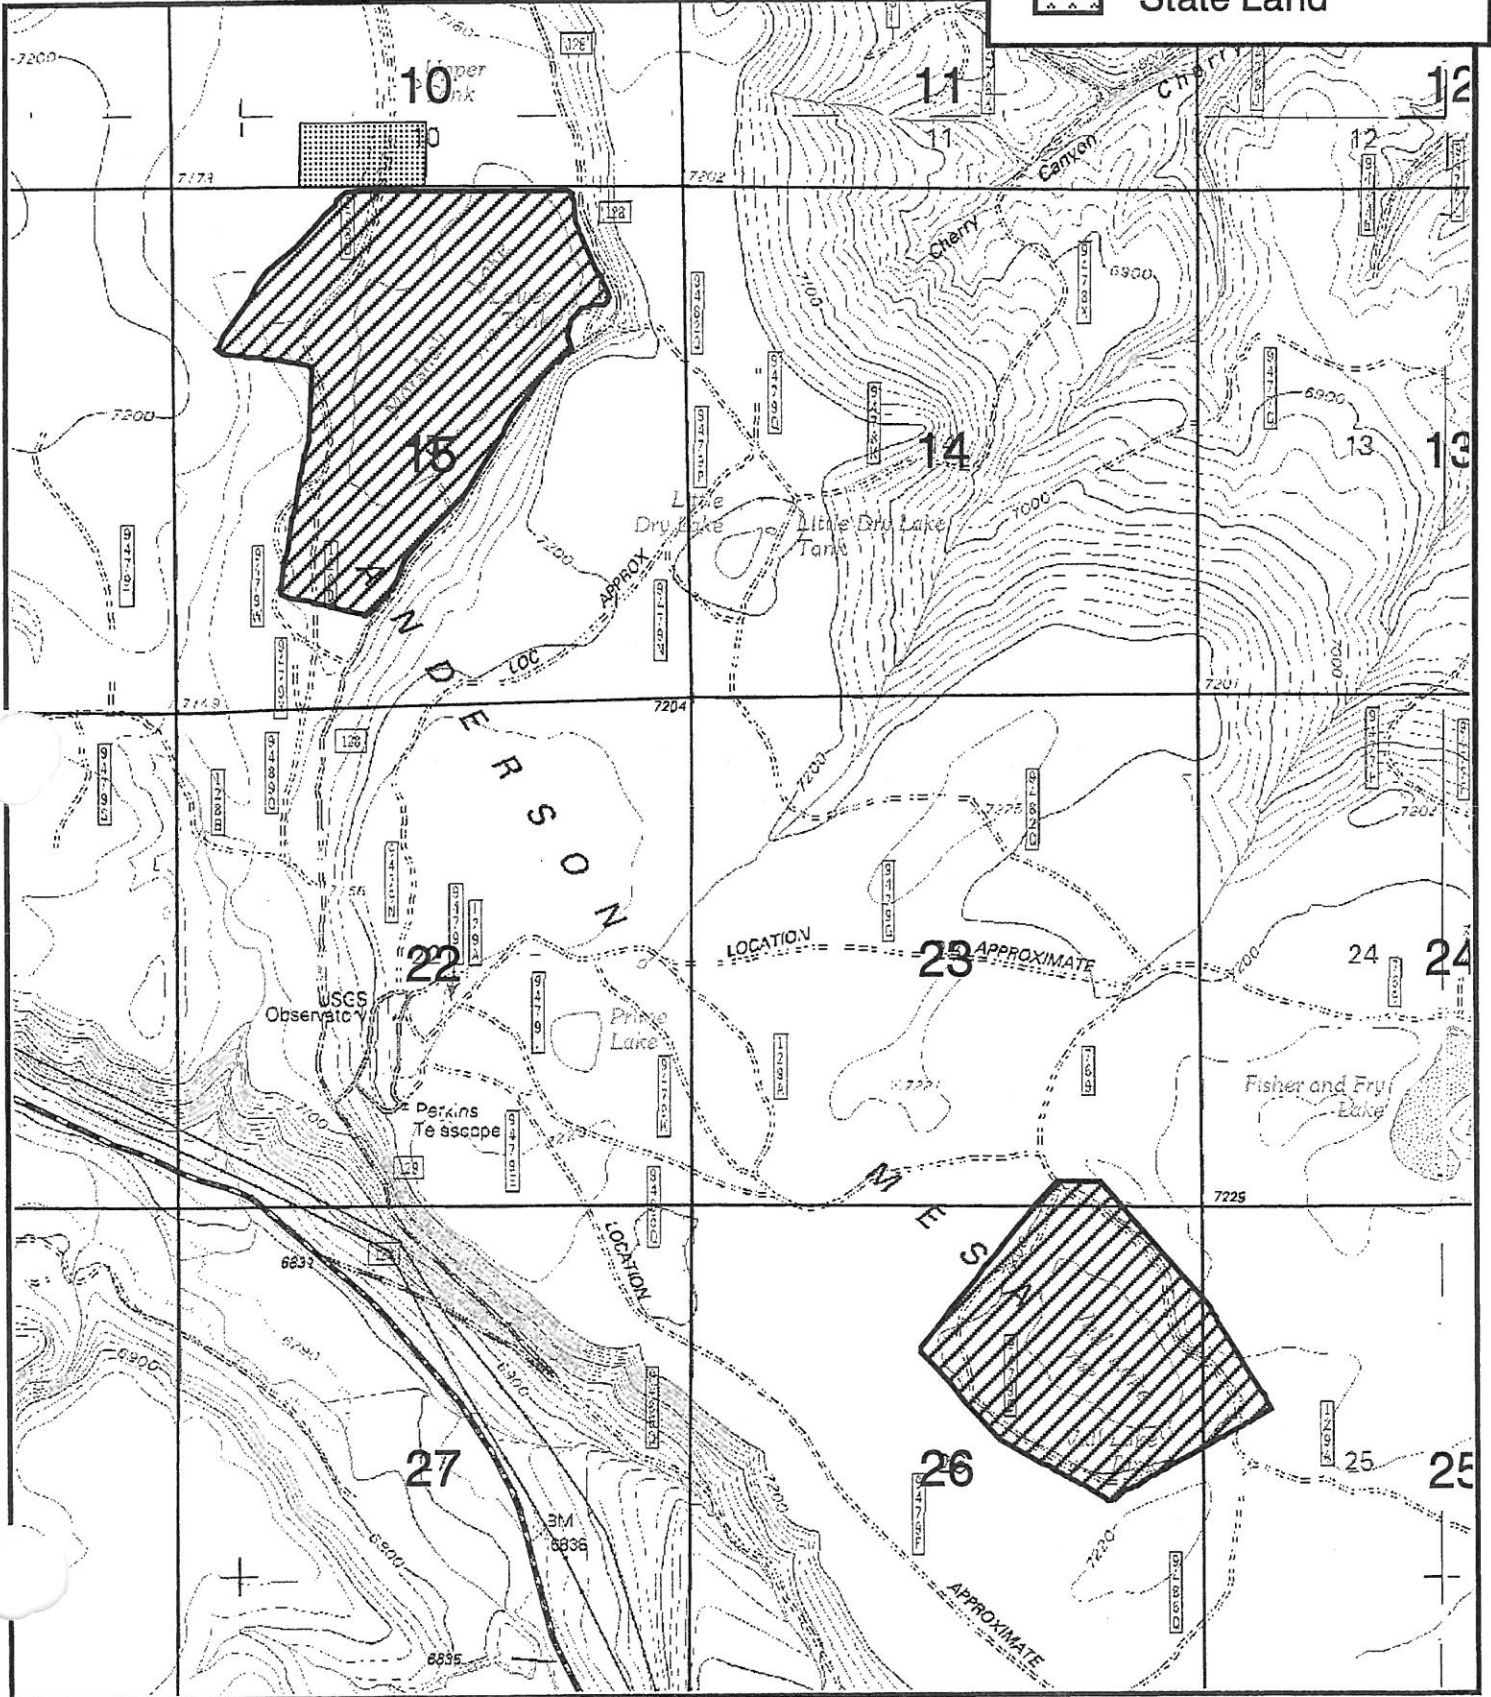

EXHIBIT E
ORDER NO. 04-00-146
COCONINO NATIONAL FOREST

VEHICLE USE PROHIBITED
T 20 N, R 8 E

Legend

- Restricted Area
- Private Land
- State Land

0 1 Miles