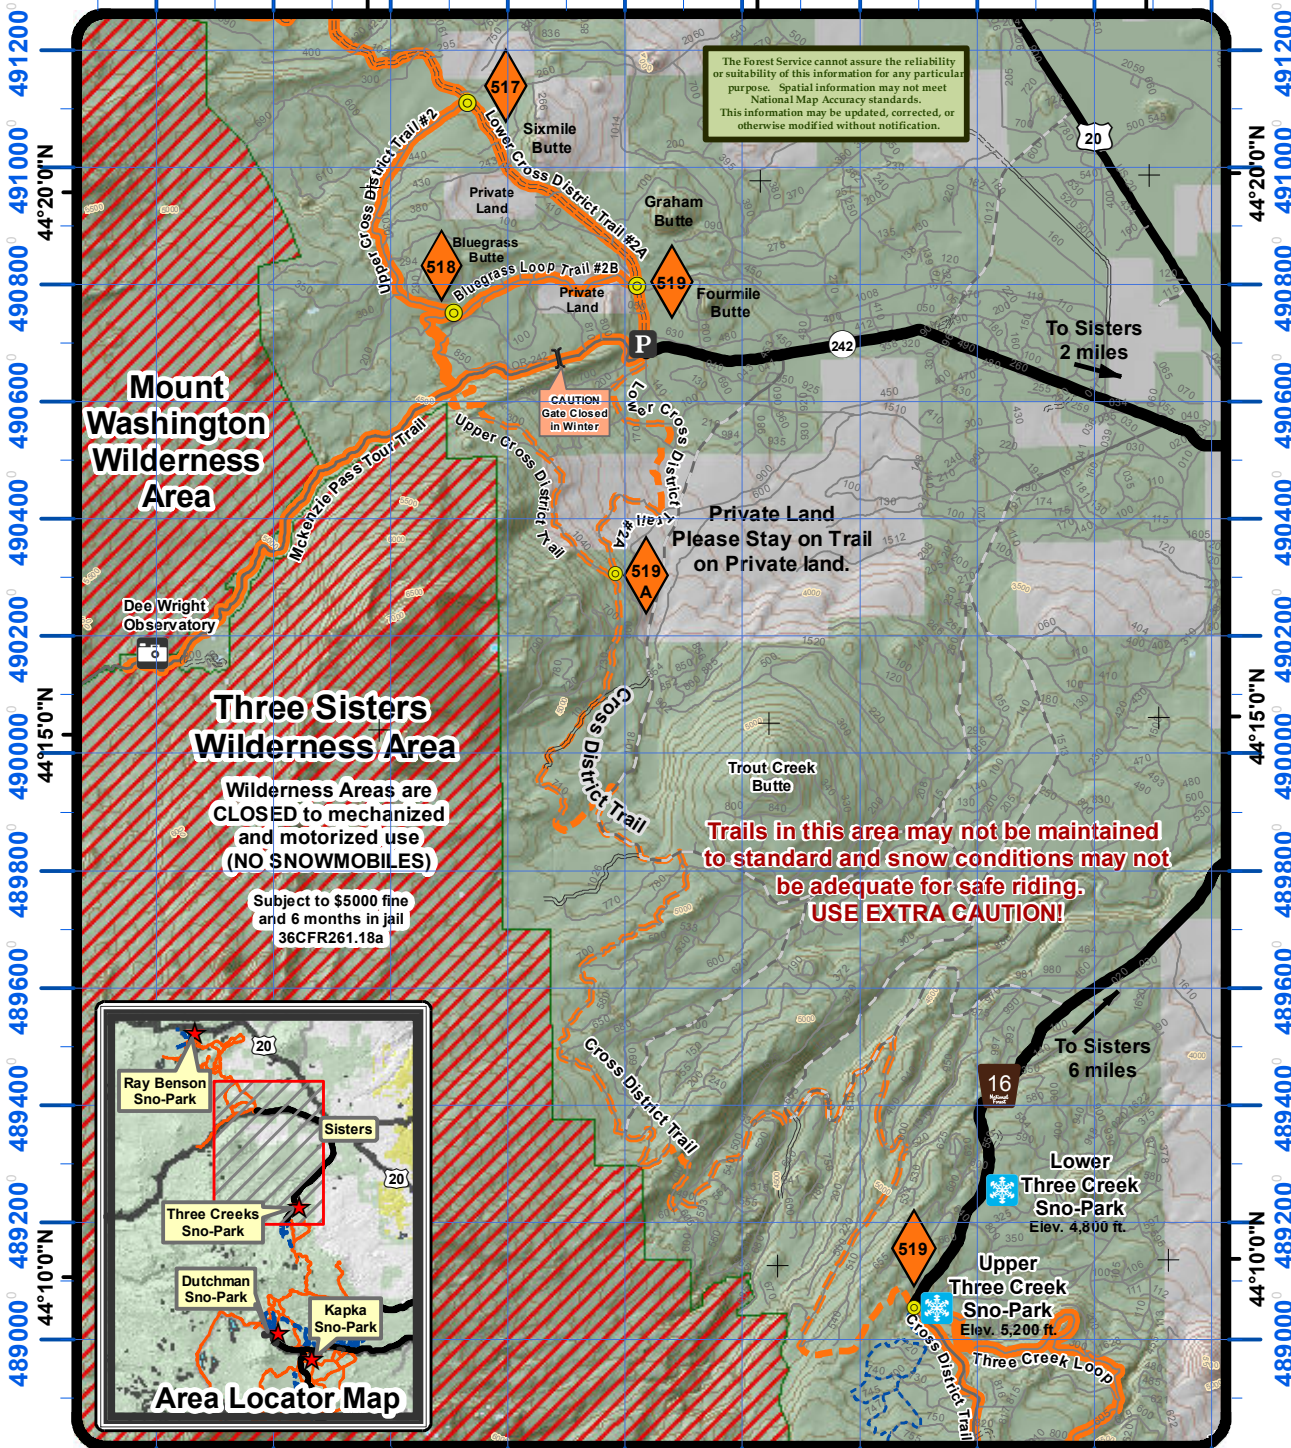

# Upper Three Creeks Sno-Park and Mckenzie Pass

596000 598000 600000 602000 604000 606000 608000 610000 612000 614000

**Mount Washington Wilderness Area**

**Three Sisters Wilderness Area**

Wilderness Areas are **CLOSED** to mechanized and motorized use (**NO SNOWMOBILES**)

Subject to \$5000 fine and 6 months in jail 36CFR261.18a

**Trails in this area may not be maintained to standard and snow conditions may not be adequate for safe riding. USE EXTRA CAUTION!**

## Sisters Area Map Legend

- Sno-Park (Sno-Park permit required)
- Parking Area (unofficial trailhead)
- Groomed Snowmobile Trail
- Ungroomed Snowmobile Trail
- Nordic Ski Trails (CLOSED to Motorized Use)
- Snowmobile Trail Junction Number
- Wilderness - Closed to Motorized Use

**GPS Coordinate Grids:**  
 Blue Labels: UTM WGS-84  
 Black Labels: Latitude, Longitude WGS-84  
 UTM grid lines placed every 2 kilometers  
 Contour Intervals 100 feet.