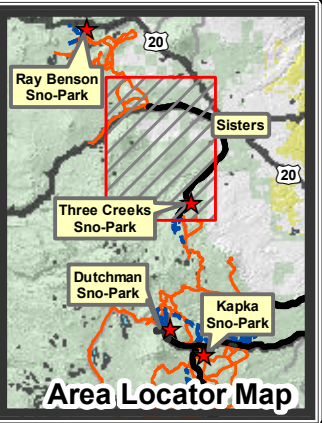

# Upper Three Creeks Sno-Park and Mckenzie Pass

596000 598000 600000 602000 604000 606000 608000 610000 612000 614000

**Mount Washington Wilderness Area**

**Three Sisters Wilderness Area**

Wilderness Areas are **CLOSED** to mechanized and motorized use (**NO SNOWMOBILES**)

Subject to \$5000 fine and 6 months in jail 36CFR261.18a

**Trails in this area may not be maintained to standard and snow conditions may not be adequate for safe riding. USE EXTRA CAUTION!**

## Sisters Area Map Legend

- Sno-Park (Sno-Park permit required)
- Parking Area (unofficial trailhead)
- Groomed Snowmobile Trail
- Ungroomed Snowmobile Trail
- Nordic Ski Trails (CLOSED to Motorized Use)
- Snowmobile Trail Junction Number
- Wilderness - Closed to Motorized Use

**GPS Coordinate Grids:**  
 Blue Labels: UTM WGS-84  
 Black Labels: Latitude, Longitude WGS-84  
 UTM grid lines placed every 2 kilometers  
 Contour Intervals 100 feet.