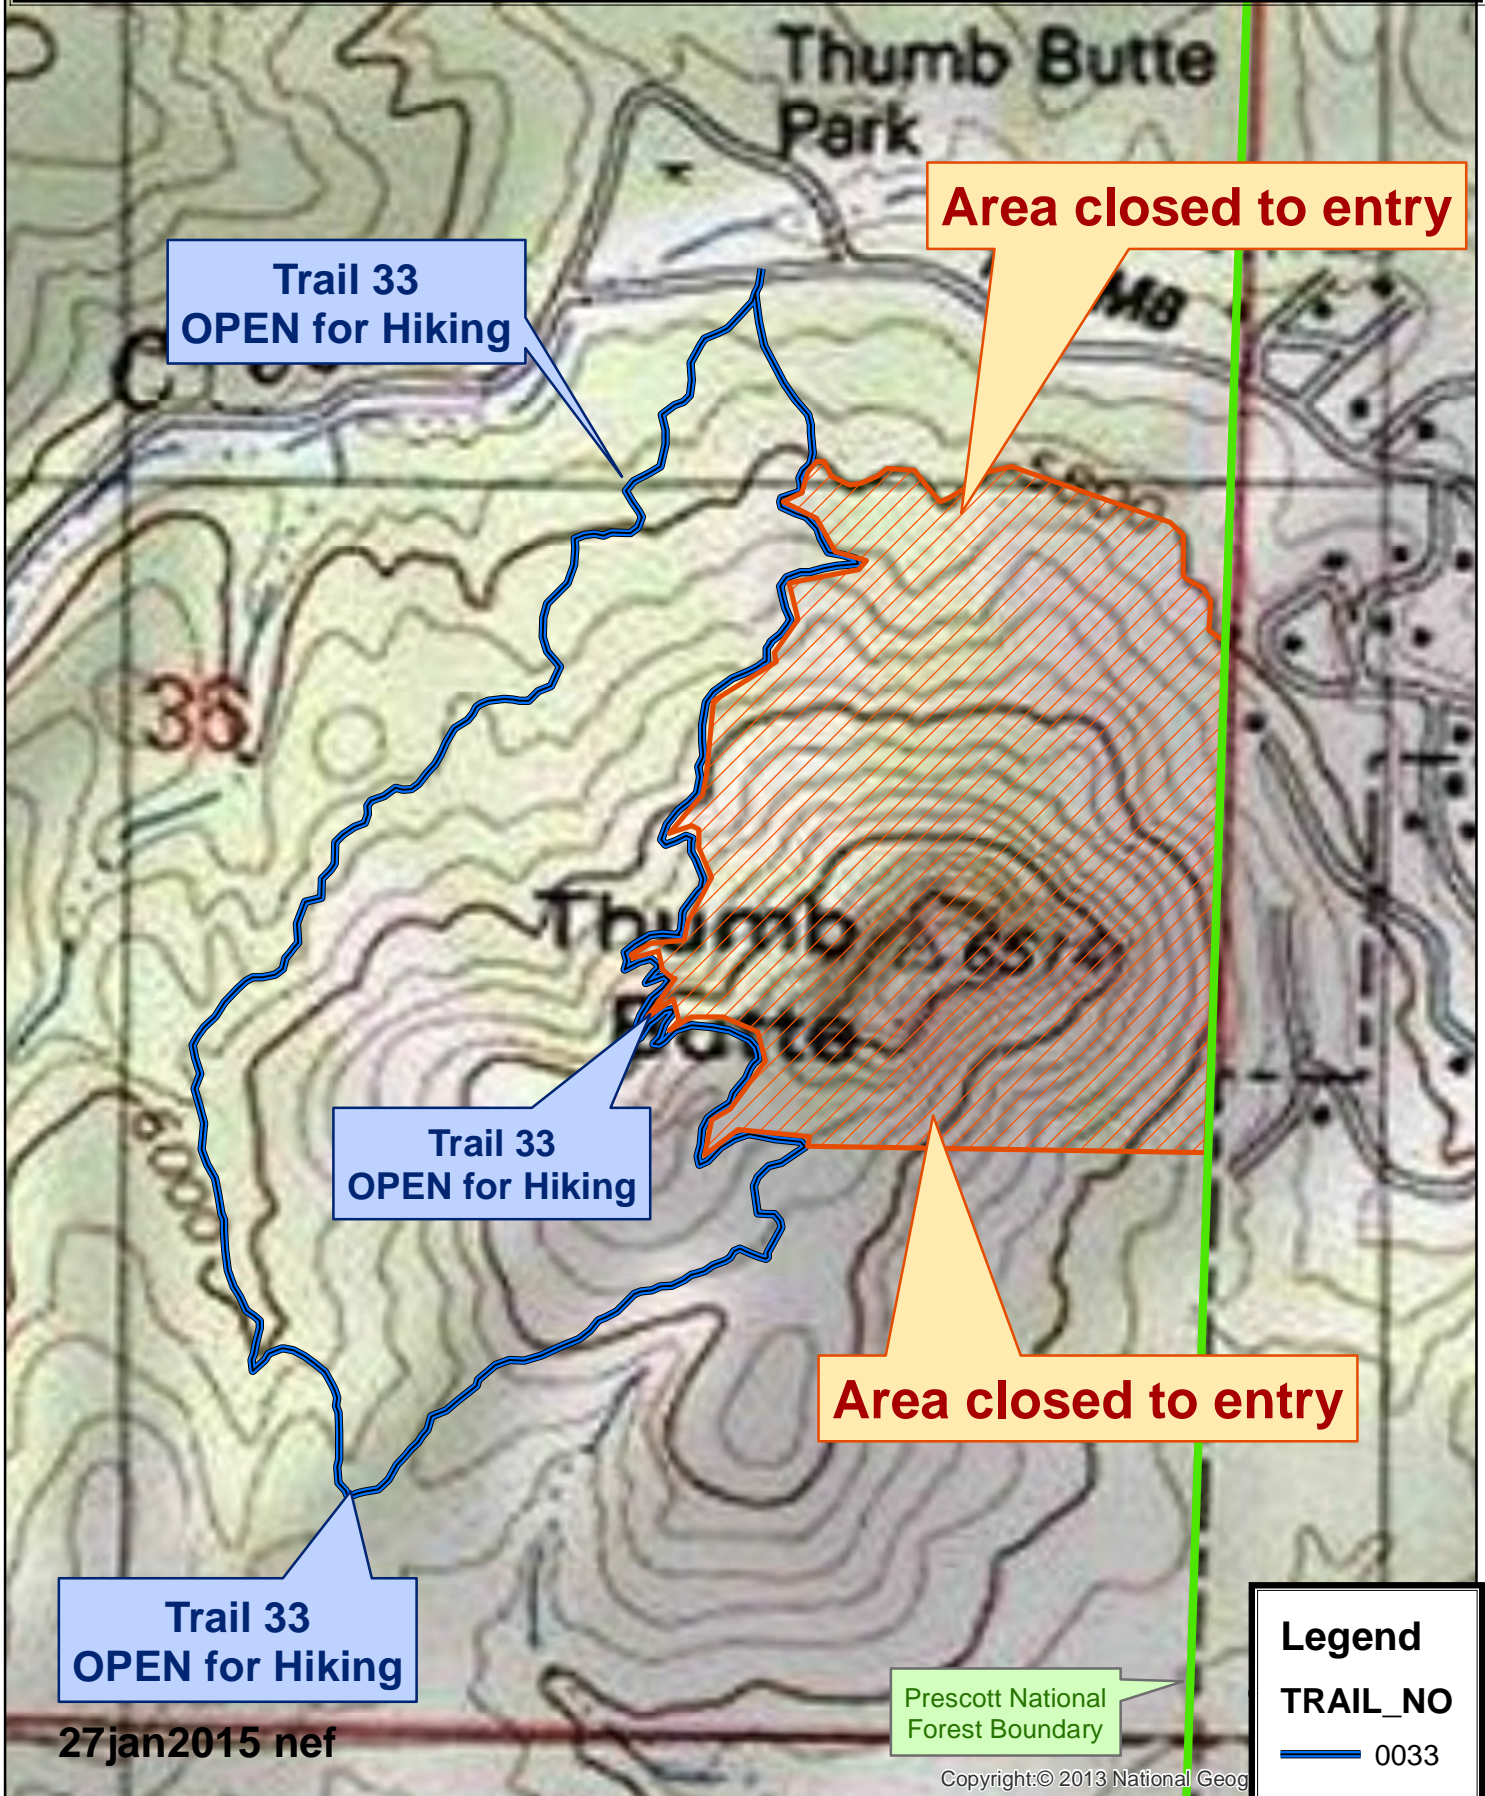

# Prescott National Forest - Bradshaw RD Thumb Butte Peregrine Closed Area

Trail 33  
OPEN for Hiking

Area closed to entry

Trail 33  
OPEN for Hiking

Area closed to entry

Trail 33  
OPEN for Hiking

Prescott National  
Forest Boundary

**Legend**  
TRAIL\_NO  
— 0033

27jan2015 nef

Copyright:© 2013 National Geog