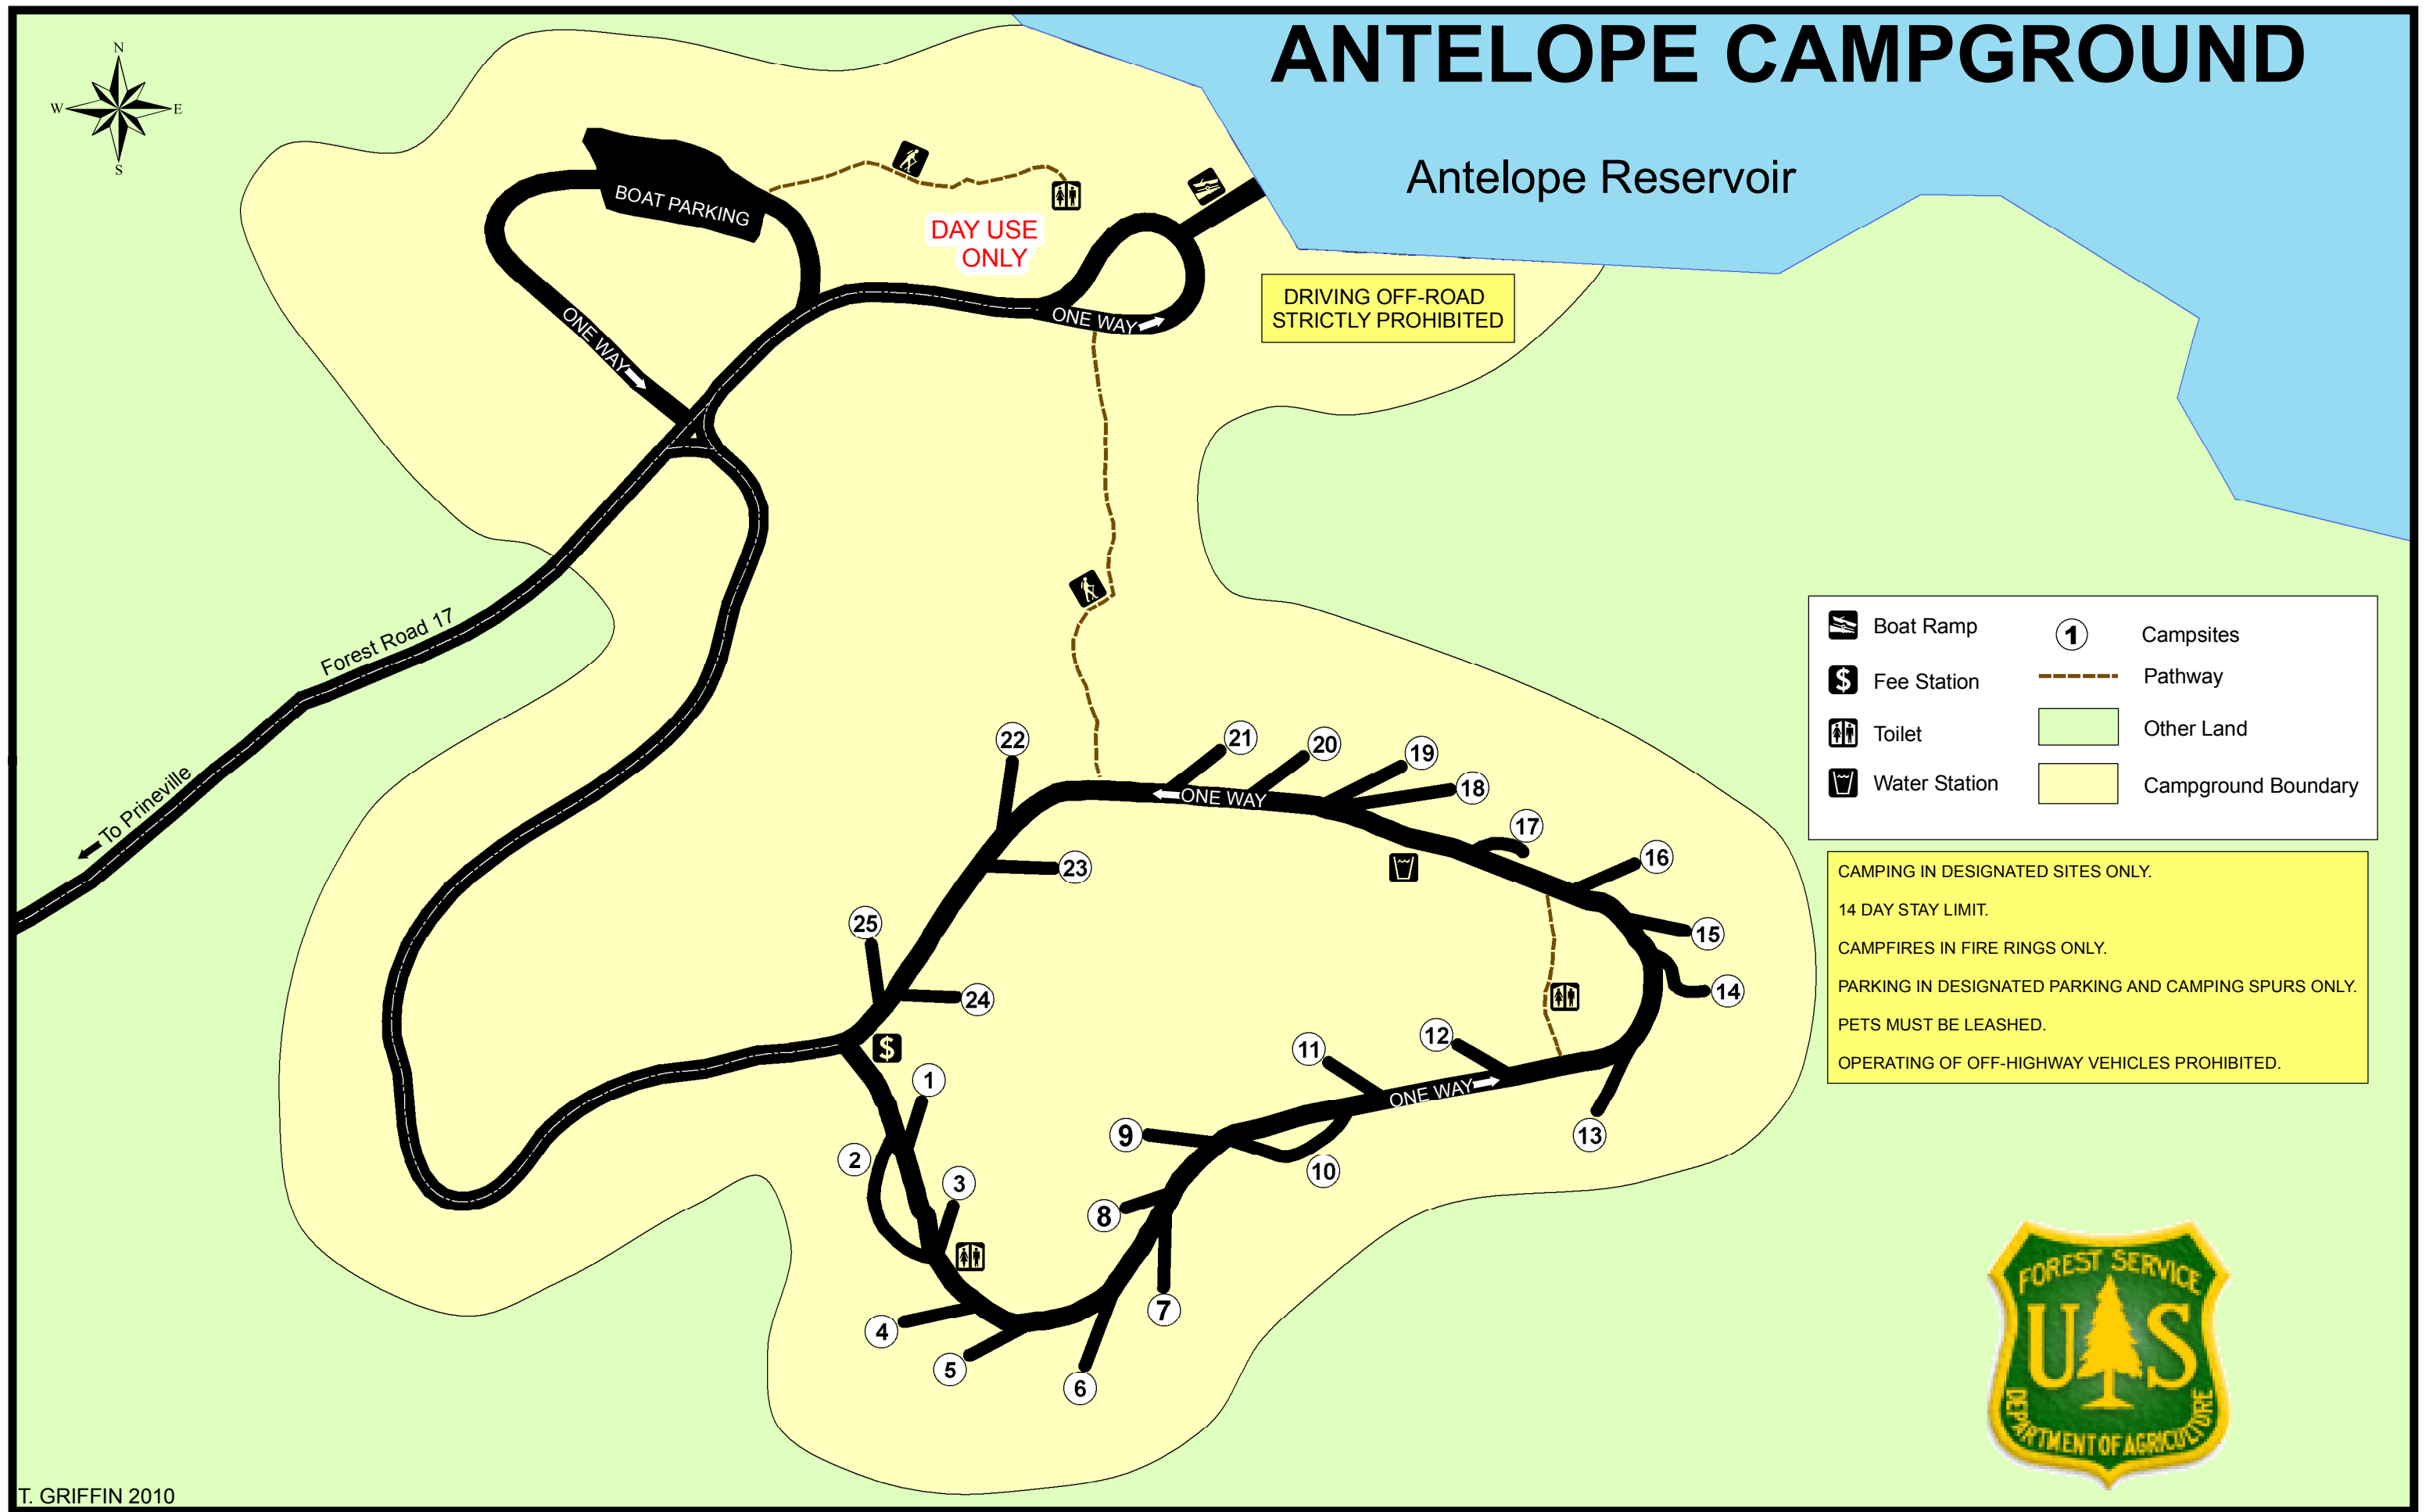

ANTELOPE CAMPGROUND

Antelope Reservoir

DRIVING OFF-ROAD STRICTLY PROHIBITED

	Boat Ramp		Campsites
	Fee Station		Pathway
	Toilet		Other Land
	Water Station		Campground Boundary

CAMPING IN DESIGNATED SITES ONLY.
 14 DAY STAY LIMIT.
 CAMPFIRES IN FIRE RINGS ONLY.
 PARKING IN DESIGNATED PARKING AND CAMPING SPURS ONLY.
 PETS MUST BE LEASHED.
 OPERATING OF OFF-HIGHWAY VEHICLES PROHIBITED.