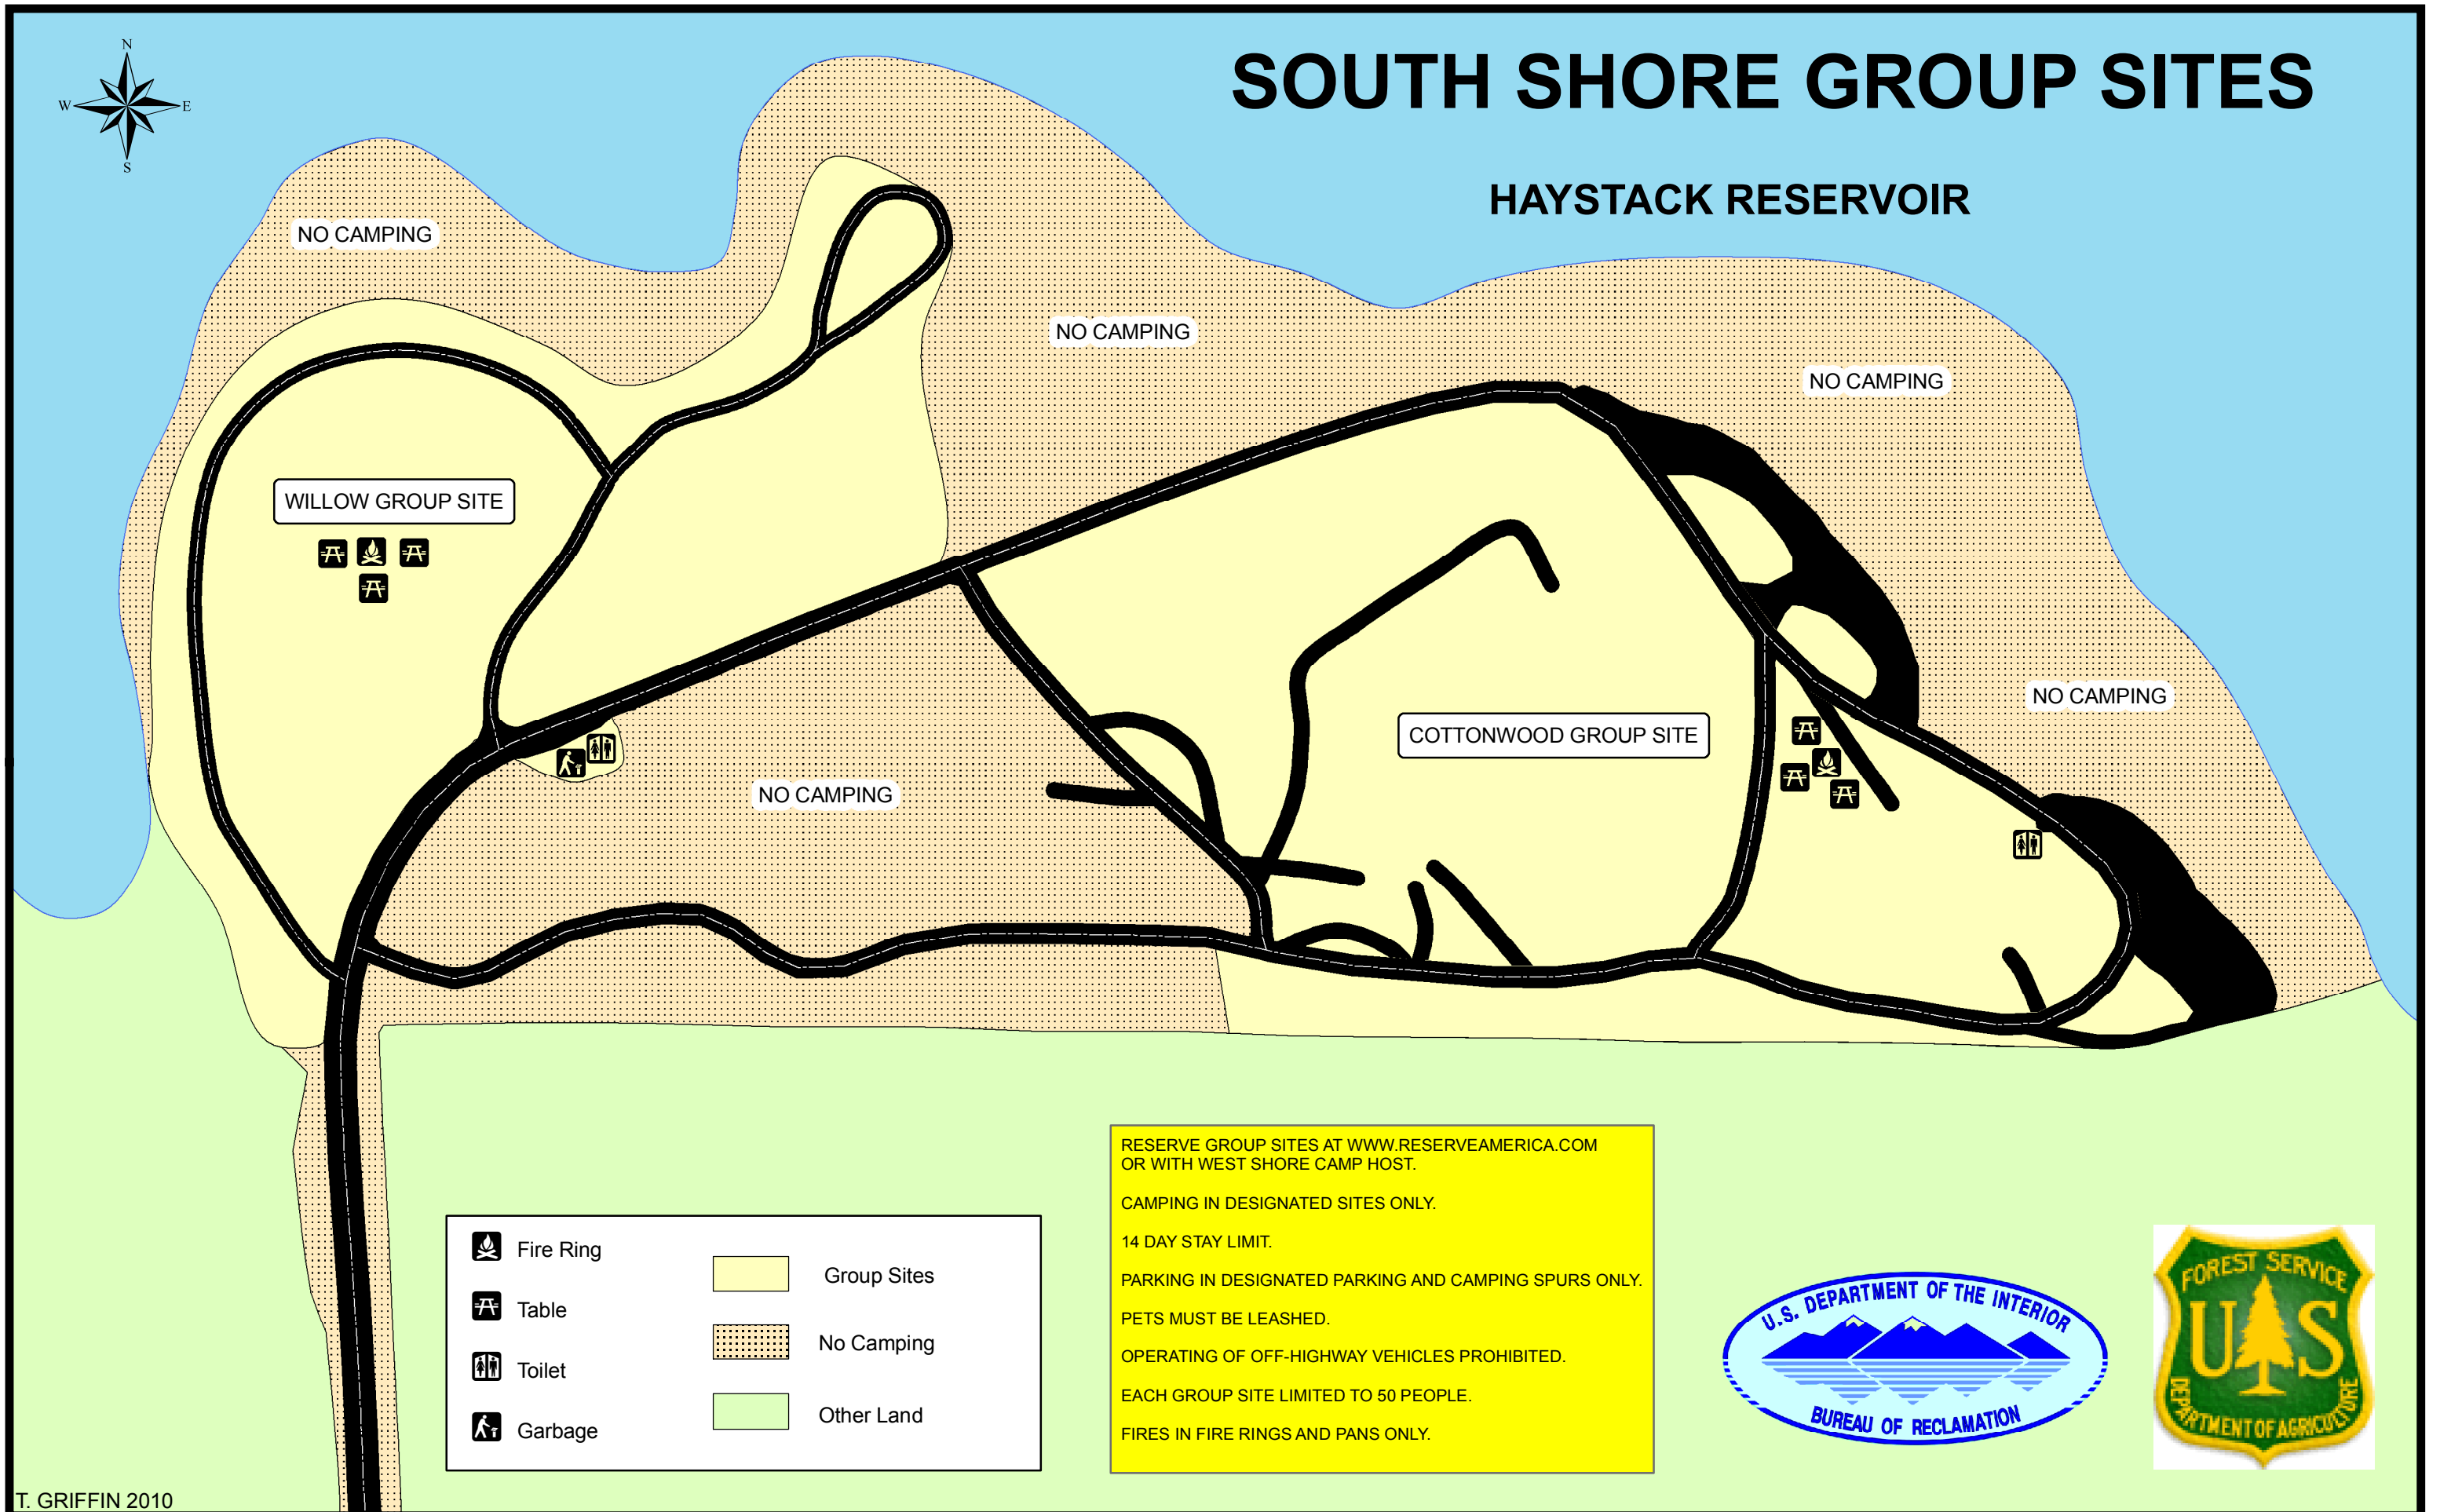

SOUTH SHORE GROUP SITES

HAYSTACK RESERVOIR

WILLOW GROUP SITE

COTTONWOOD GROUP SITE

	Fire Ring		Group Sites
	Table		No Camping
	Toilet		Other Land
	Garbage		

RESERVE GROUP SITES AT WWW.RESERVEAMERICA.COM
OR WITH WEST SHORE CAMP HOST.

CAMPING IN DESIGNATED SITES ONLY.

14 DAY STAY LIMIT.

PARKING IN DESIGNATED PARKING AND CAMPING SPURS ONLY.

PETS MUST BE LEASHED.

OPERATING OF OFF-HIGHWAY VEHICLES PROHIBITED.

EACH GROUP SITE LIMITED TO 50 PEOPLE.