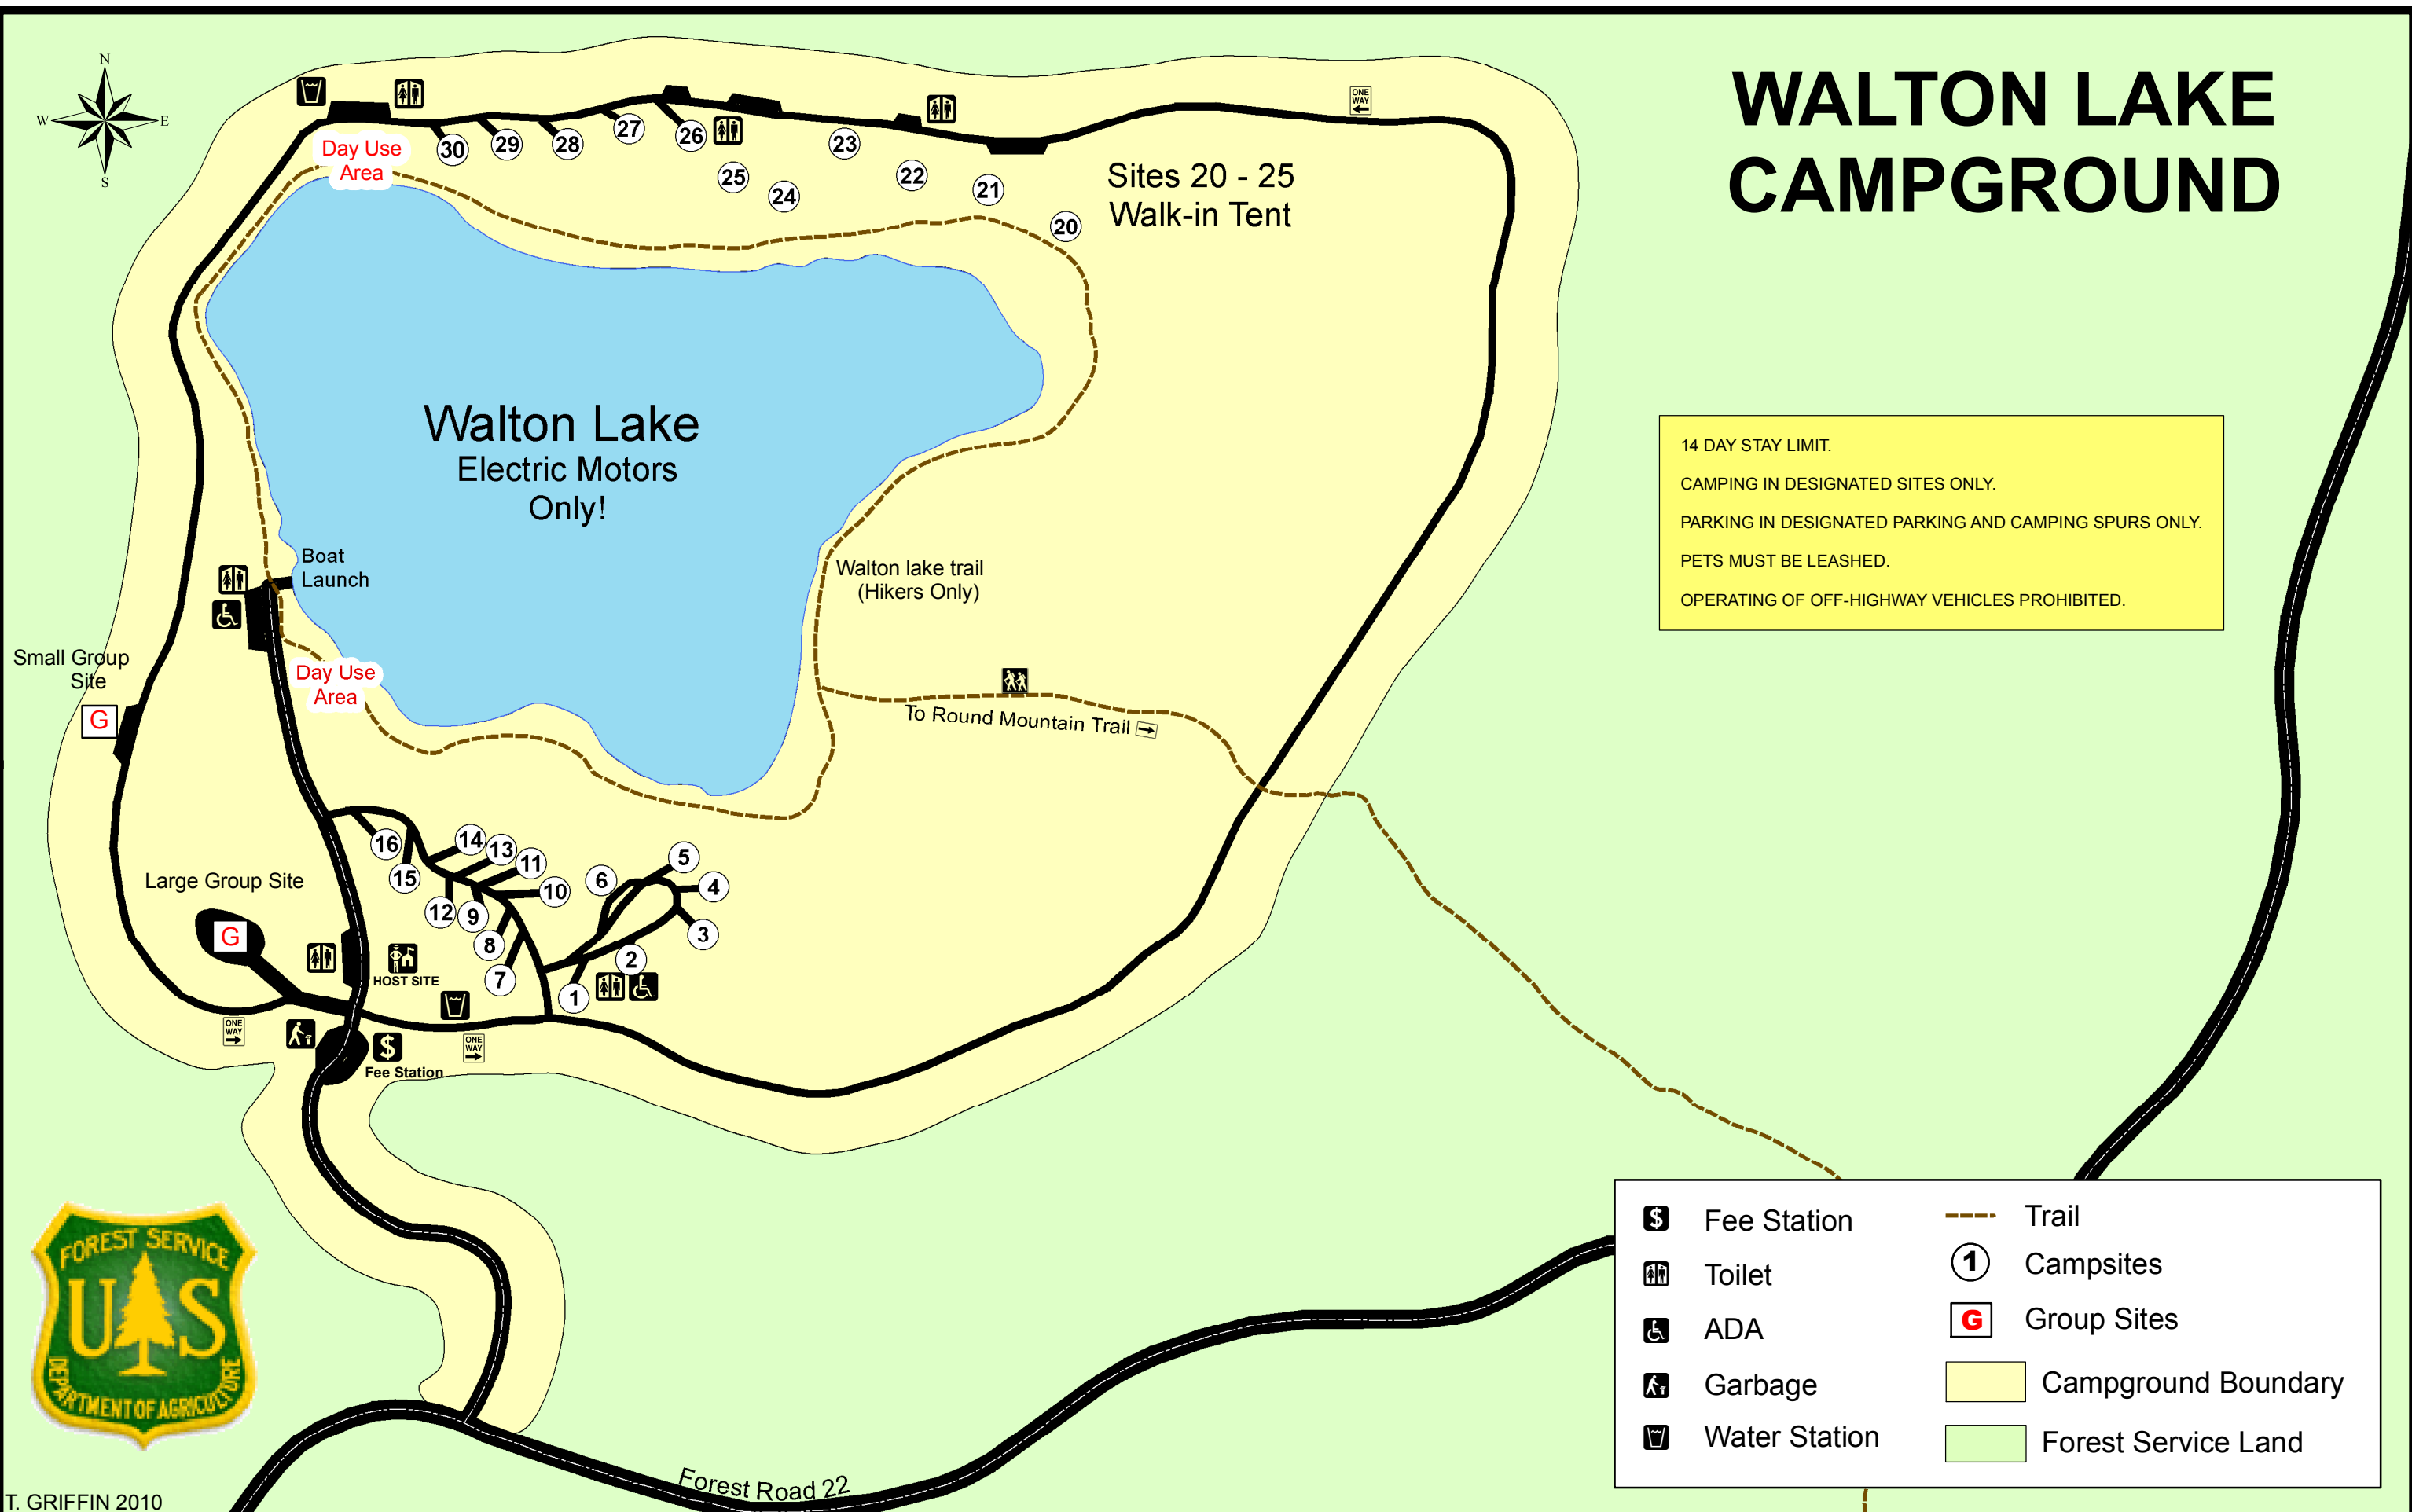

WALTON LAKE CAMPGROUND

14 DAY STAY LIMIT.
 CAMPING IN DESIGNATED SITES ONLY.
 PARKING IN DESIGNATED PARKING AND CAMPING SPURS ONLY.
 PETS MUST BE LEASHED.
 OPERATING OF OFF-HIGHWAY VEHICLES PROHIBITED.

Fee Station	Trail
Toilet	Campsites
ADA	Group Sites
Garbage	Campground Boundary
Water Station	Forest Service Land