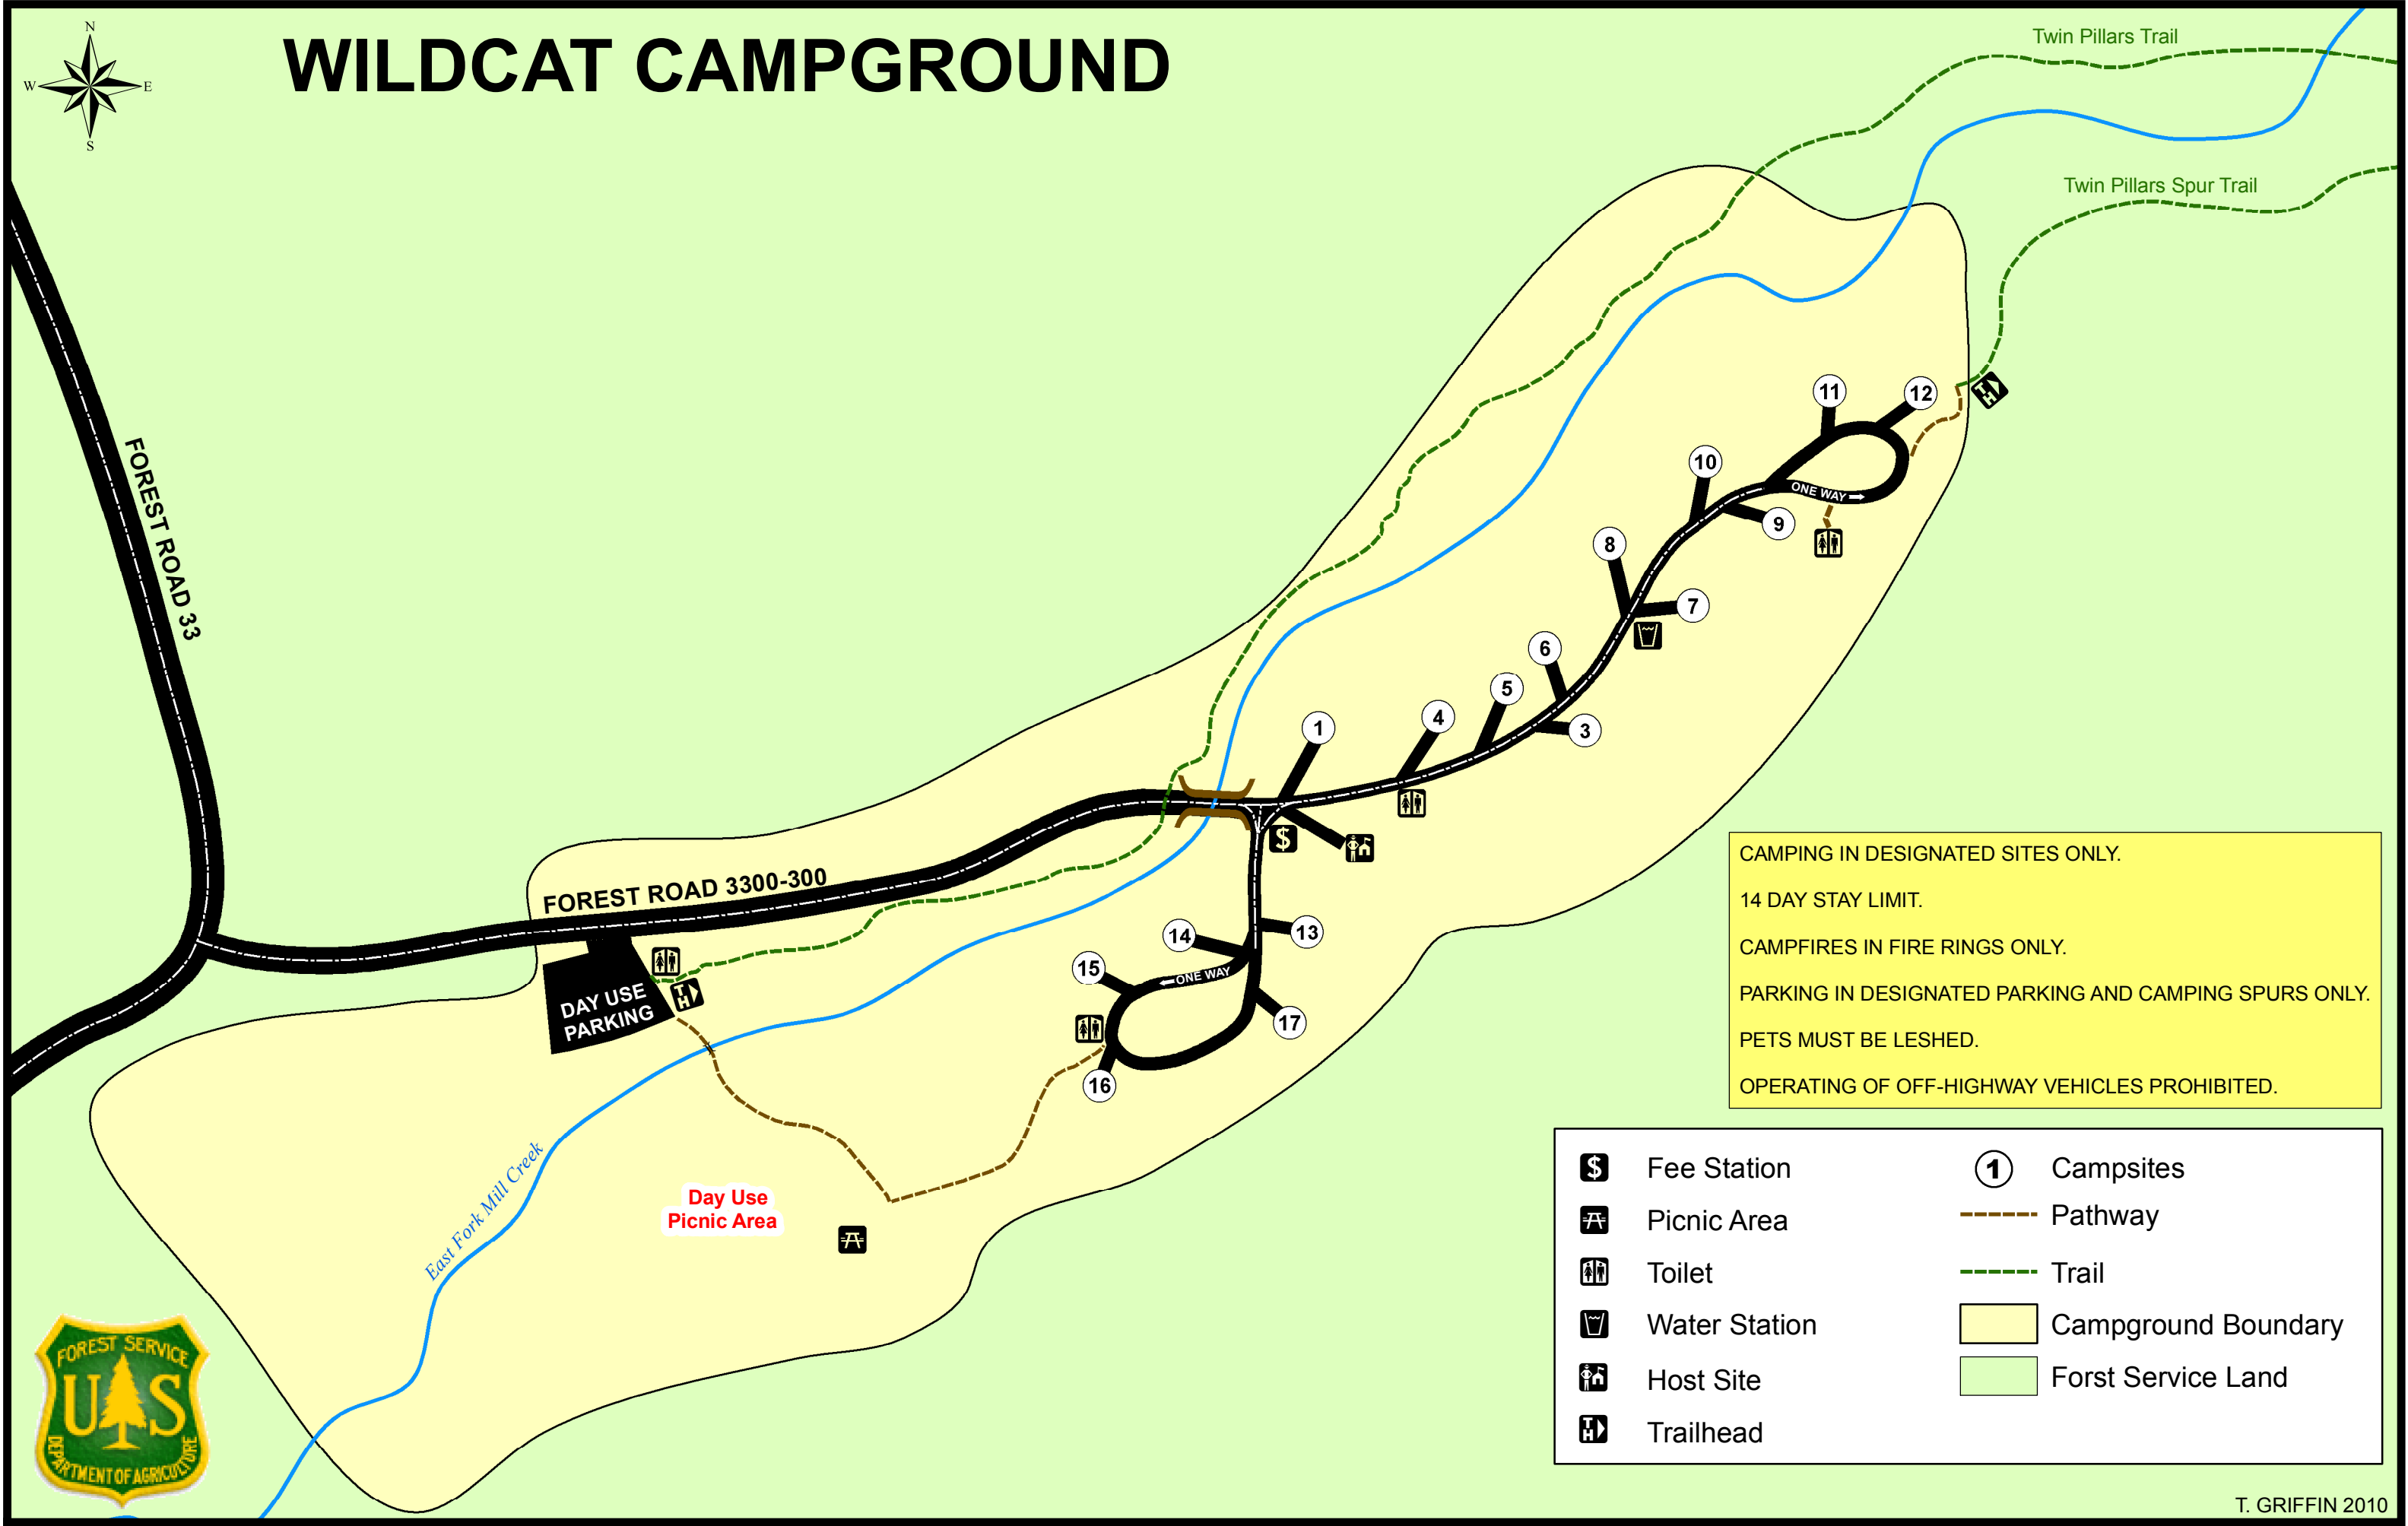

# WILDCAT CAMPGROUND

CAMPING IN DESIGNATED SITES ONLY.  
 14 DAY STAY LIMIT.  
 CAMPFIRES IN FIRE RINGS ONLY.  
 PARKING IN DESIGNATED PARKING AND CAMPING SPURS ONLY.  
 PETS MUST BE LESHED.  
 OPERATING OF OFF-HIGHWAY VEHICLES PROHIBITED.

- |               |                     |
|---------------|---------------------|
| Fee Station   | Campsites           |
| Picnic Area   | Pathway             |
| Toilet        | Trail               |
| Water Station | Campground Boundary |
| Host Site     | Forst Service Land  |
| Trailhead     |                     |