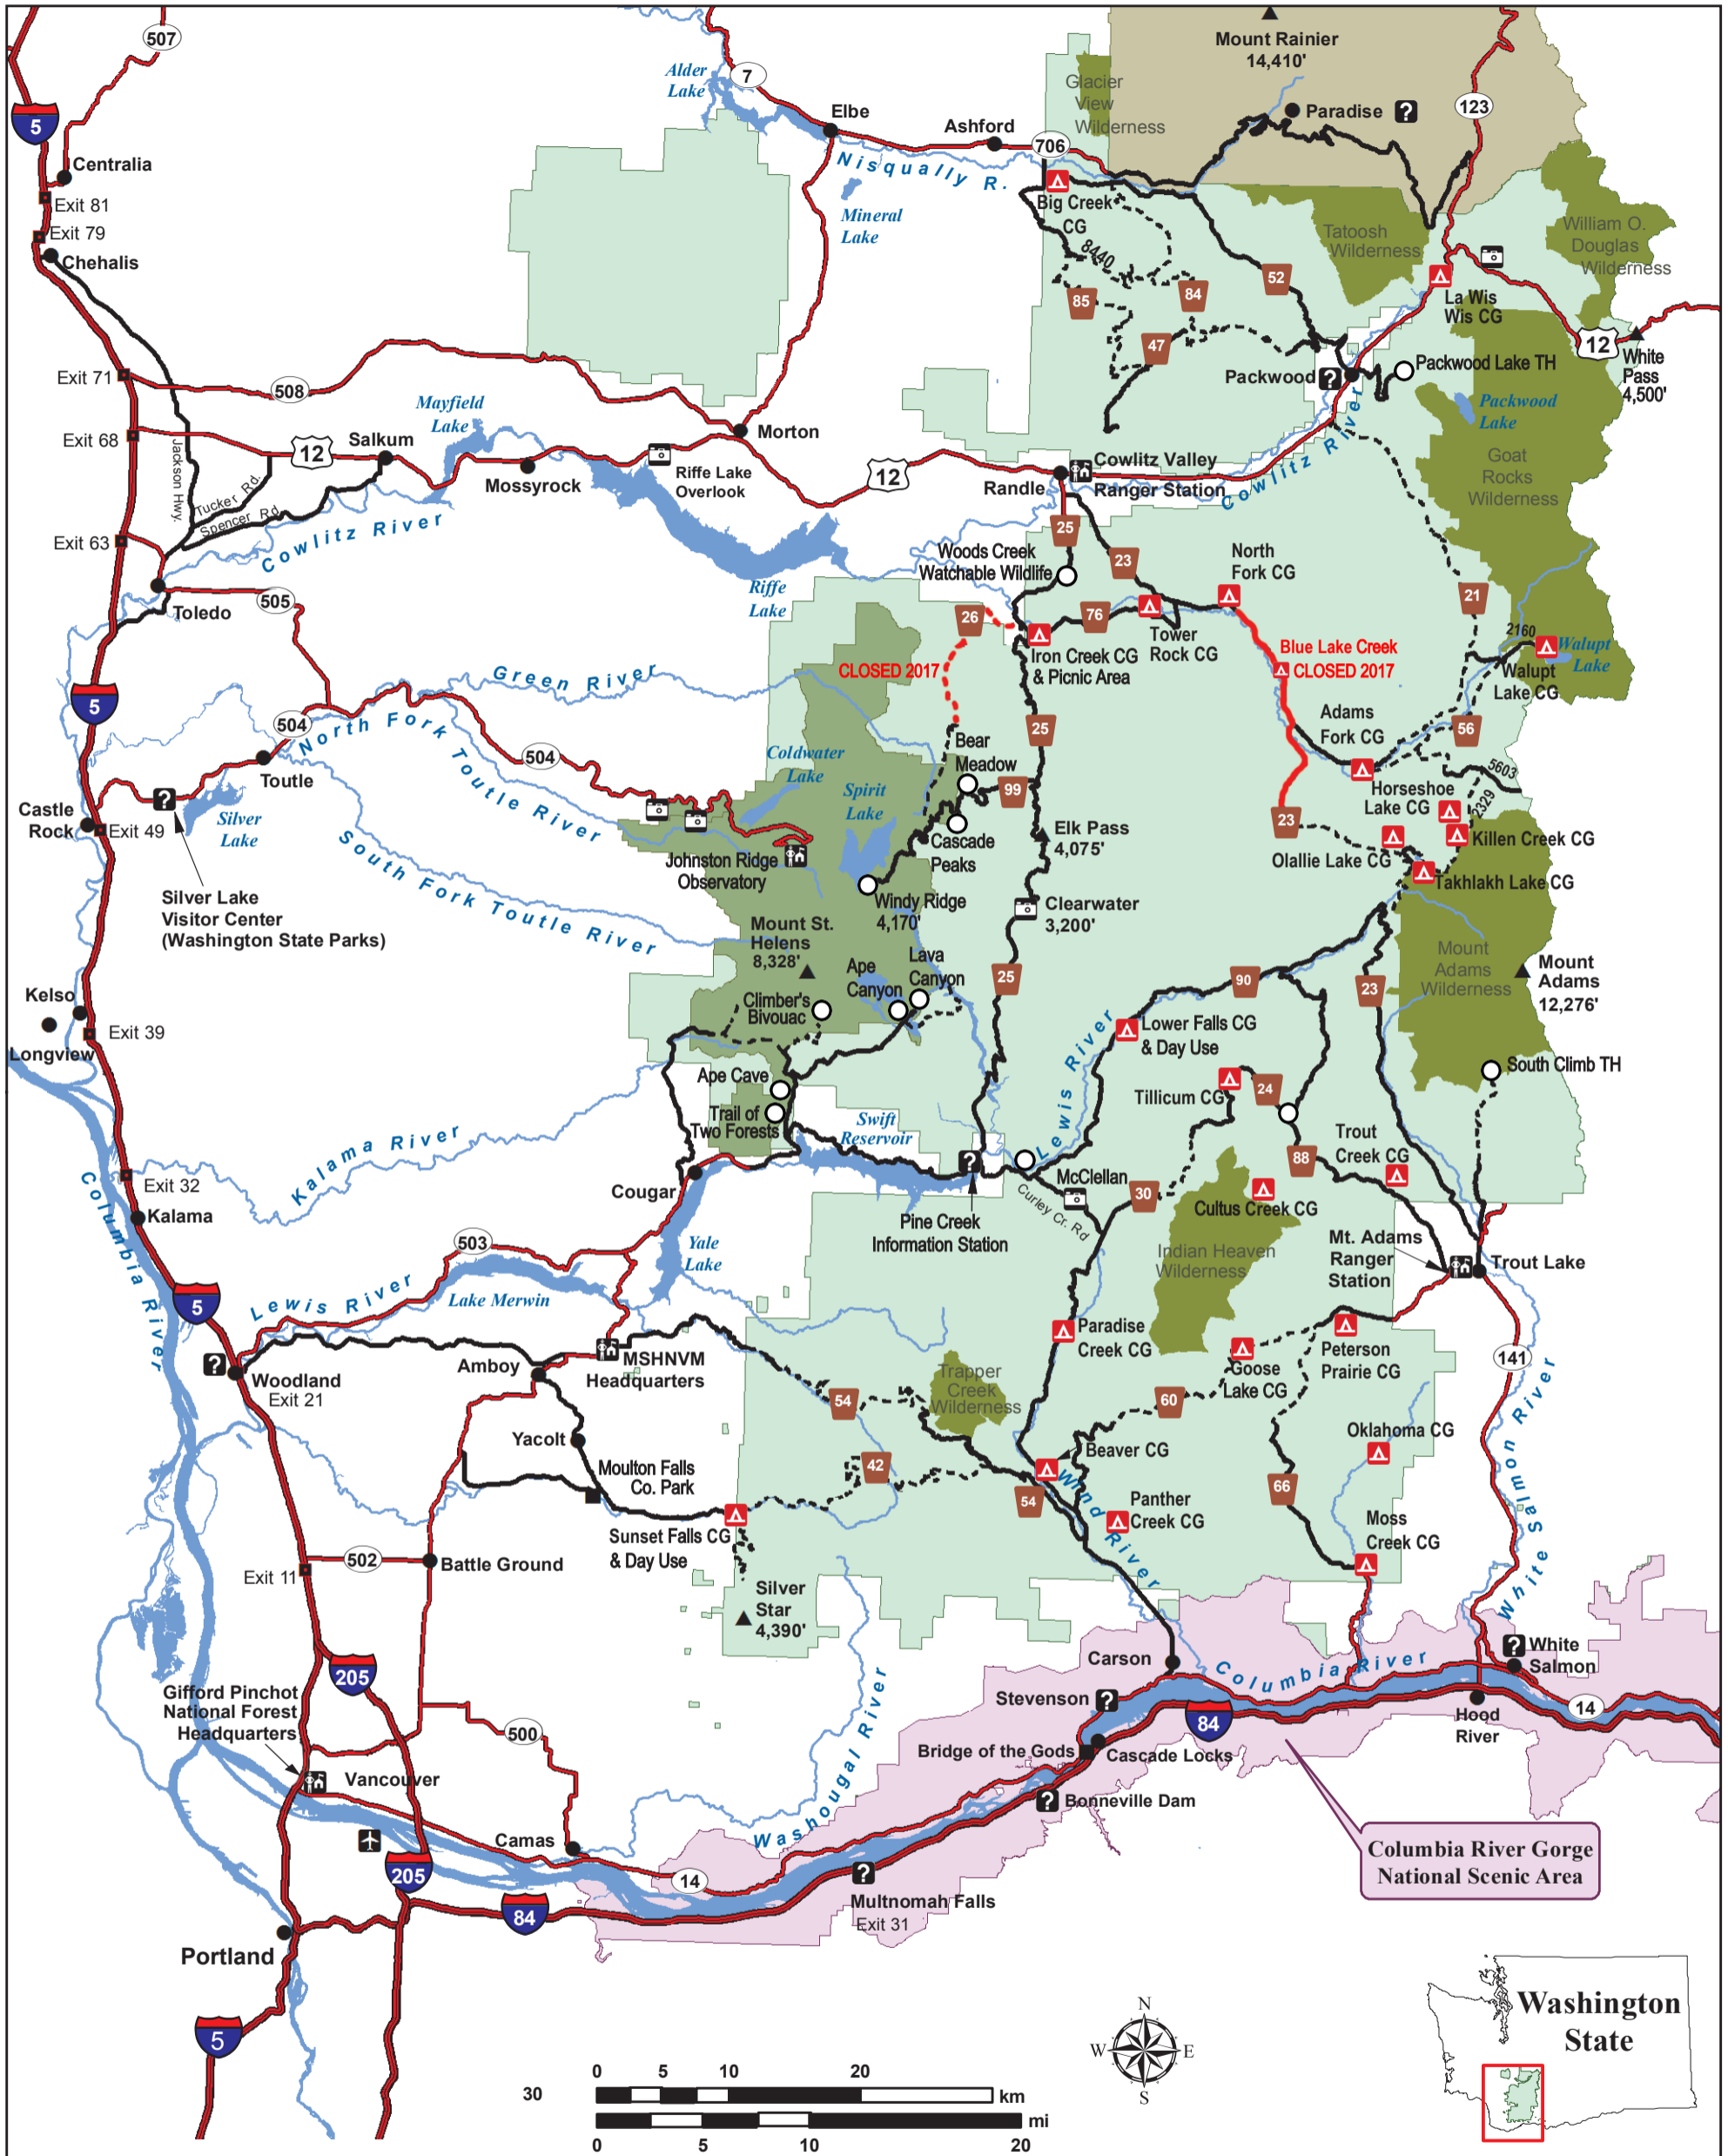

Gifford Pinchot National Forest Vicinity

For more information, visit our websites at:
<http://www.fs.usda.gov/giffordpinchot>
or call (360) 891-5000

USDA Forest Service is an equal opportunity provider and employer.

Printed June, 2017

Gifford Pinchot NF

- Forest Boundary
- Mount St. Helens NVM
- Wilderness Area
- Columbia River Gorge NSA
- Paved Road
- Gravel Road
- Forest Service Office

Landmarks

- Summit
- City, Town, Community
- Recreation Sites
- Campground
- Information
- Viewpoint

Transportation

- Interstate Hwy.
- US, State or County Hwy.
- Other Paved Road
- Milepost Marker

Hydrography

- Lakes and River Areas
- Rivers

This map is intended for general reference and is approximate in general proportions.

Elevations are in Feet

for the greatest good