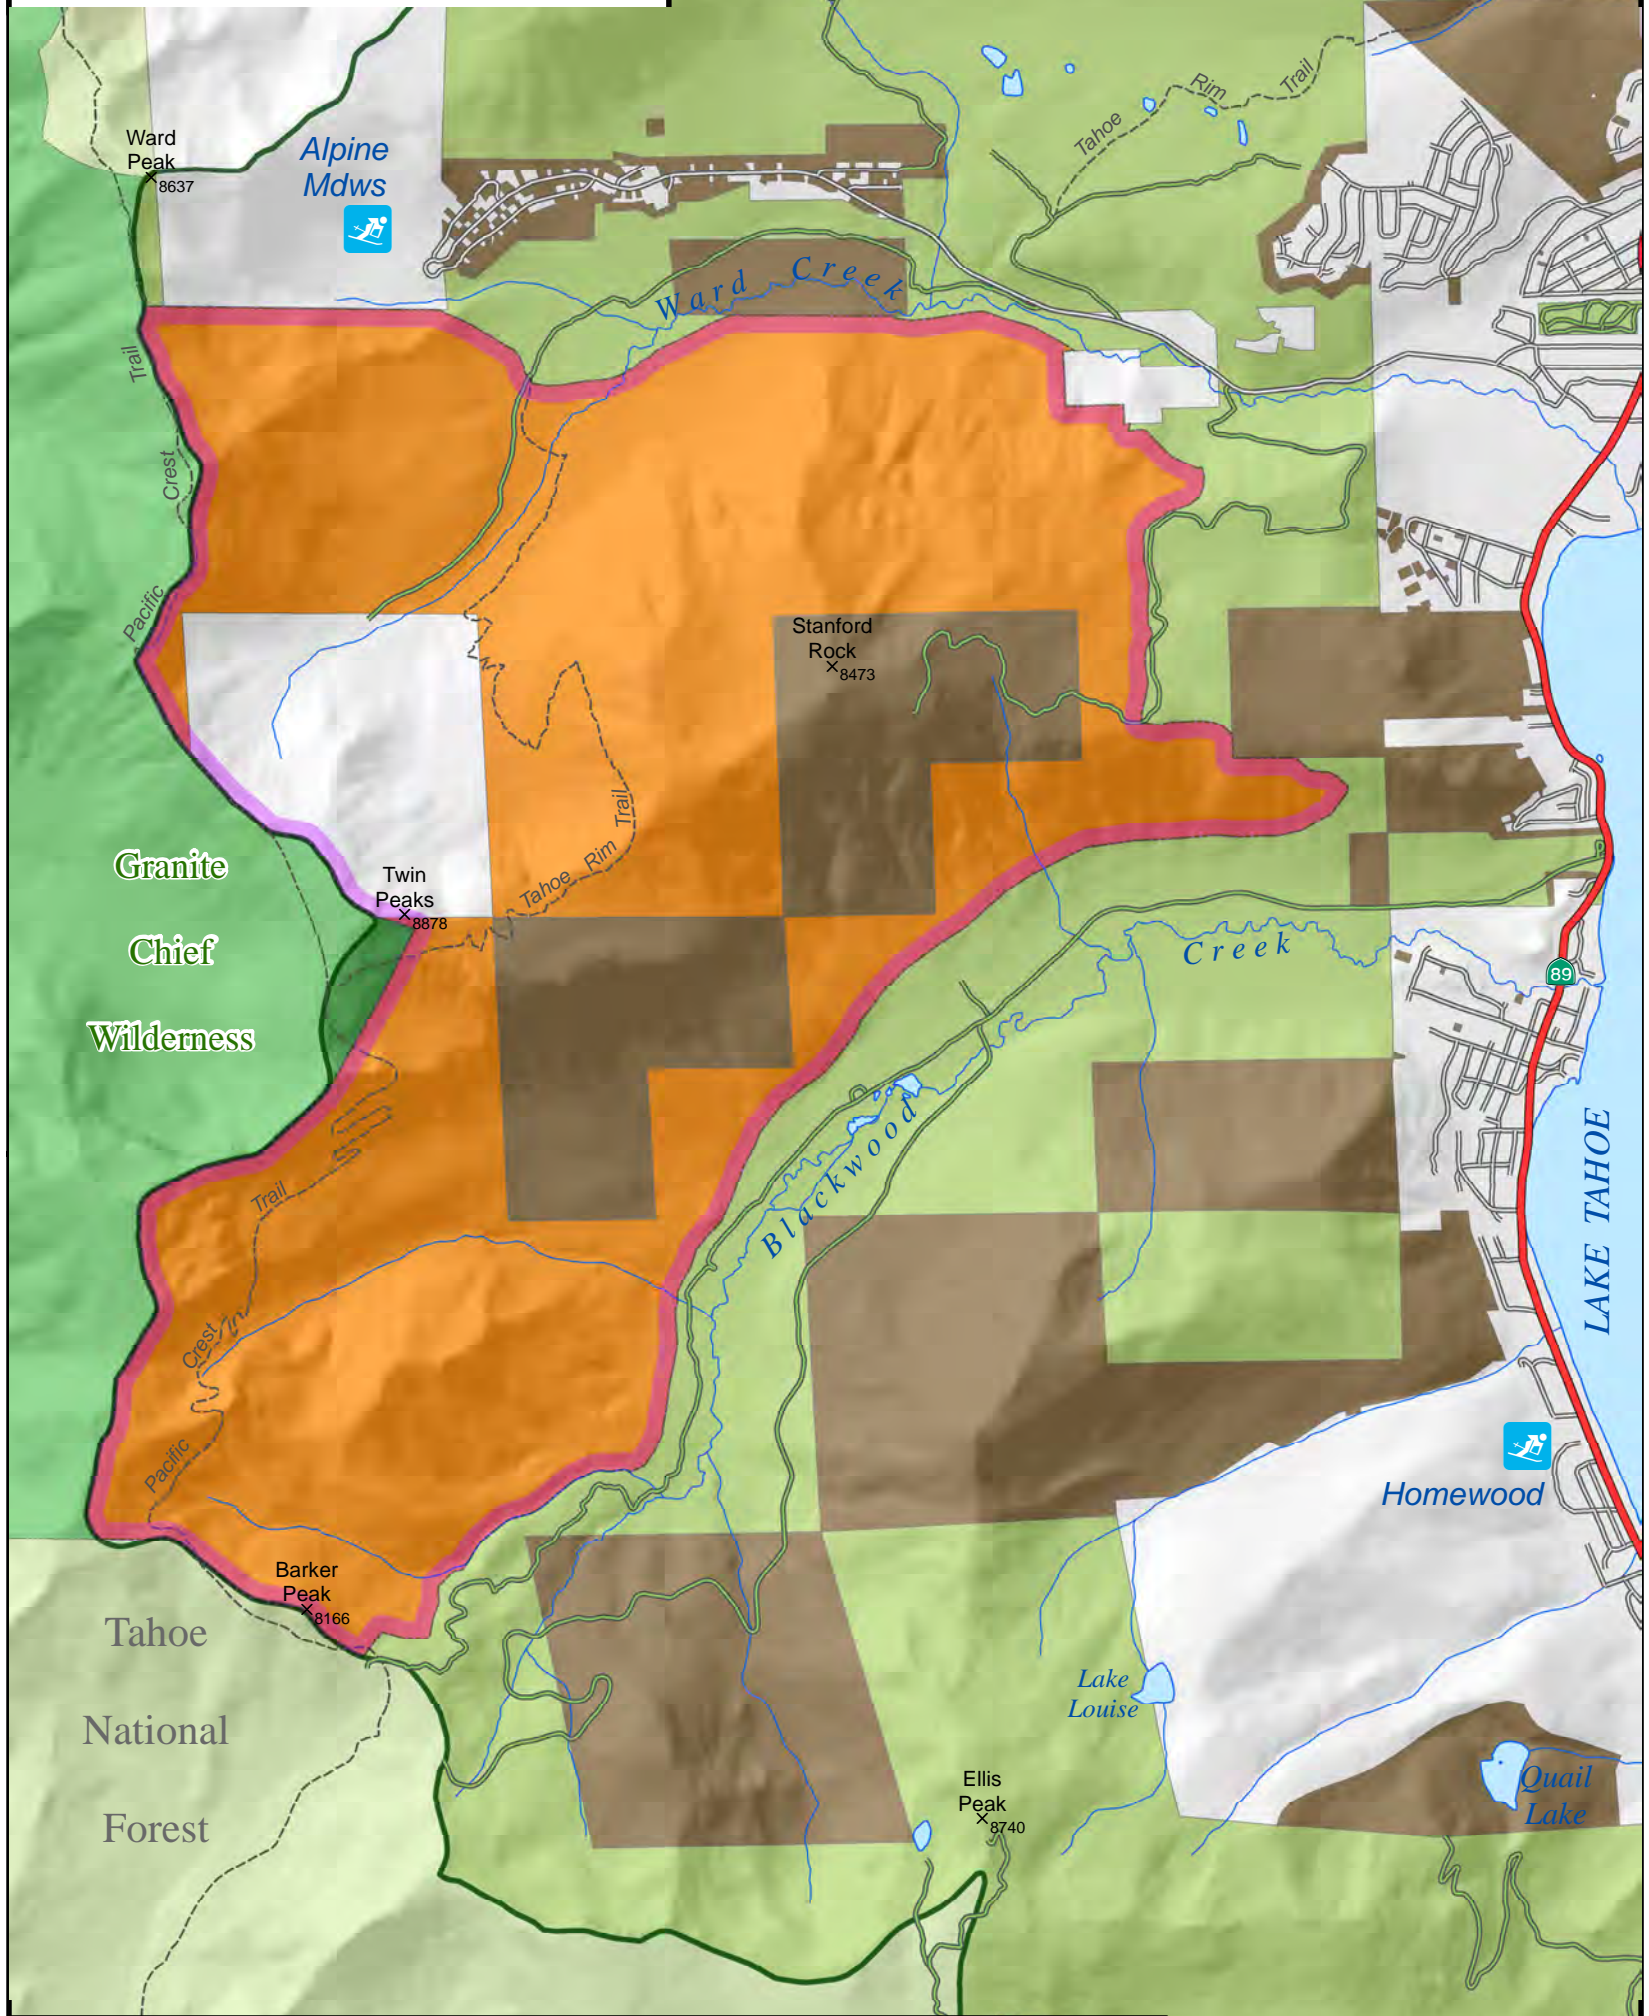

USDA Forest Service  
 Lake Tahoe Basin Management Unit  
**Forest Plan Final Environmental  
 Impact Statement**  
**STANFORD ROCK  
 BACKCOUNTRY  
 MANAGEMENT AREA**

**Legend**

Stanford Rock Backcountry Area	LTBMU Boundary	National Forest Land - LTBMU
<b>Management Areas</b>	Highway	Wilderness Area - LTBMU
General Conservation	Local Road	National Forest Land - Other National Forest
Santini-Burton/Urban Forest Parcel	USFS System Road	Wilderness - Other National Forest
Backcountry	USFS System Trail	Non-National Forest Land
Wilderness	Stream	
	Lake	
	Ski Area	

**Acreage Summary For Stanford Rock Backcountry Management Area:**

Backcountry:	4,816 acres
Santini-Burton:	932 acres
CA State Land:	521 acres