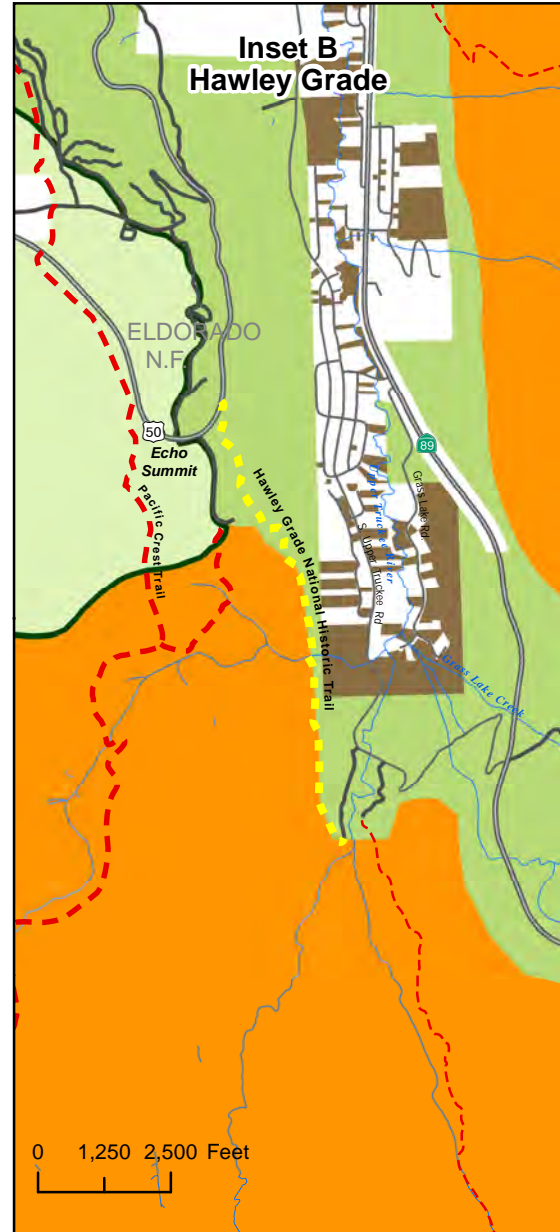

Forest Plan

SPECIAL AREAS - MAP 2 OF 2

Inset Displays A, B, & C

Legend

<p>Special Areas (Linear Features)</p> <ul style="list-style-type: none"> Pope Baldwin Trail Hawley Grade National Historic Trail Tahoe Rim Trail (TRT) Pacific Crest Trail (PCT) <p>Special Area (Area Features)</p> <ul style="list-style-type: none"> Special Area (Area Features) 	<p>Management Area</p> <ul style="list-style-type: none"> General Conservation Santini-Burton/Urban Lot Parcel Backcountry Wilderness <p>Land Status</p> <ul style="list-style-type: none"> National Forest Land - Other N.F. Non-National Forest Land 	<p>Base Information</p> <ul style="list-style-type: none"> Campground LTBMU Boundary USFS System Trail National Forest System Road Local Road Highway Stream
---	--	---