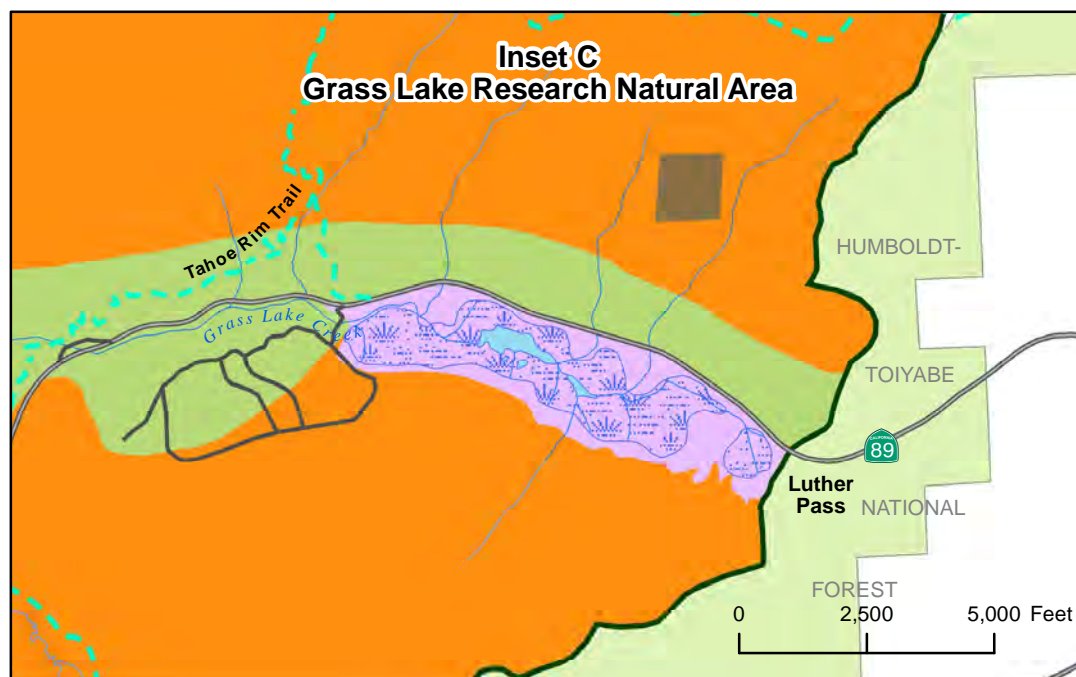

Forest Plan

SPECIAL AREAS - MAP 2 OF 2

Inset Displays A, B, & C

Legend

<p>Special Areas (Linear Features)</p> <ul style="list-style-type: none"> Pope Baldwin Trail Hawley Grade National Historic Trail Tahoe Rim Trail (TRT) Pacific Crest Trail (PCT) <p>Special Area (Area Features)</p> <ul style="list-style-type: none"> Special Area (Area Features) 	<p>Management Area</p> <ul style="list-style-type: none"> General Conservation Santini-Burton/Urban Lot Parcel Backcountry Wilderness <p>Land Status</p> <ul style="list-style-type: none"> National Forest Land - Other N.F. Non-National Forest Land 	<p>Base Information</p> <ul style="list-style-type: none"> Campground LTBMU Boundary USFS System Trail National Forest System Road Local Road Highway Stream
---	--	---