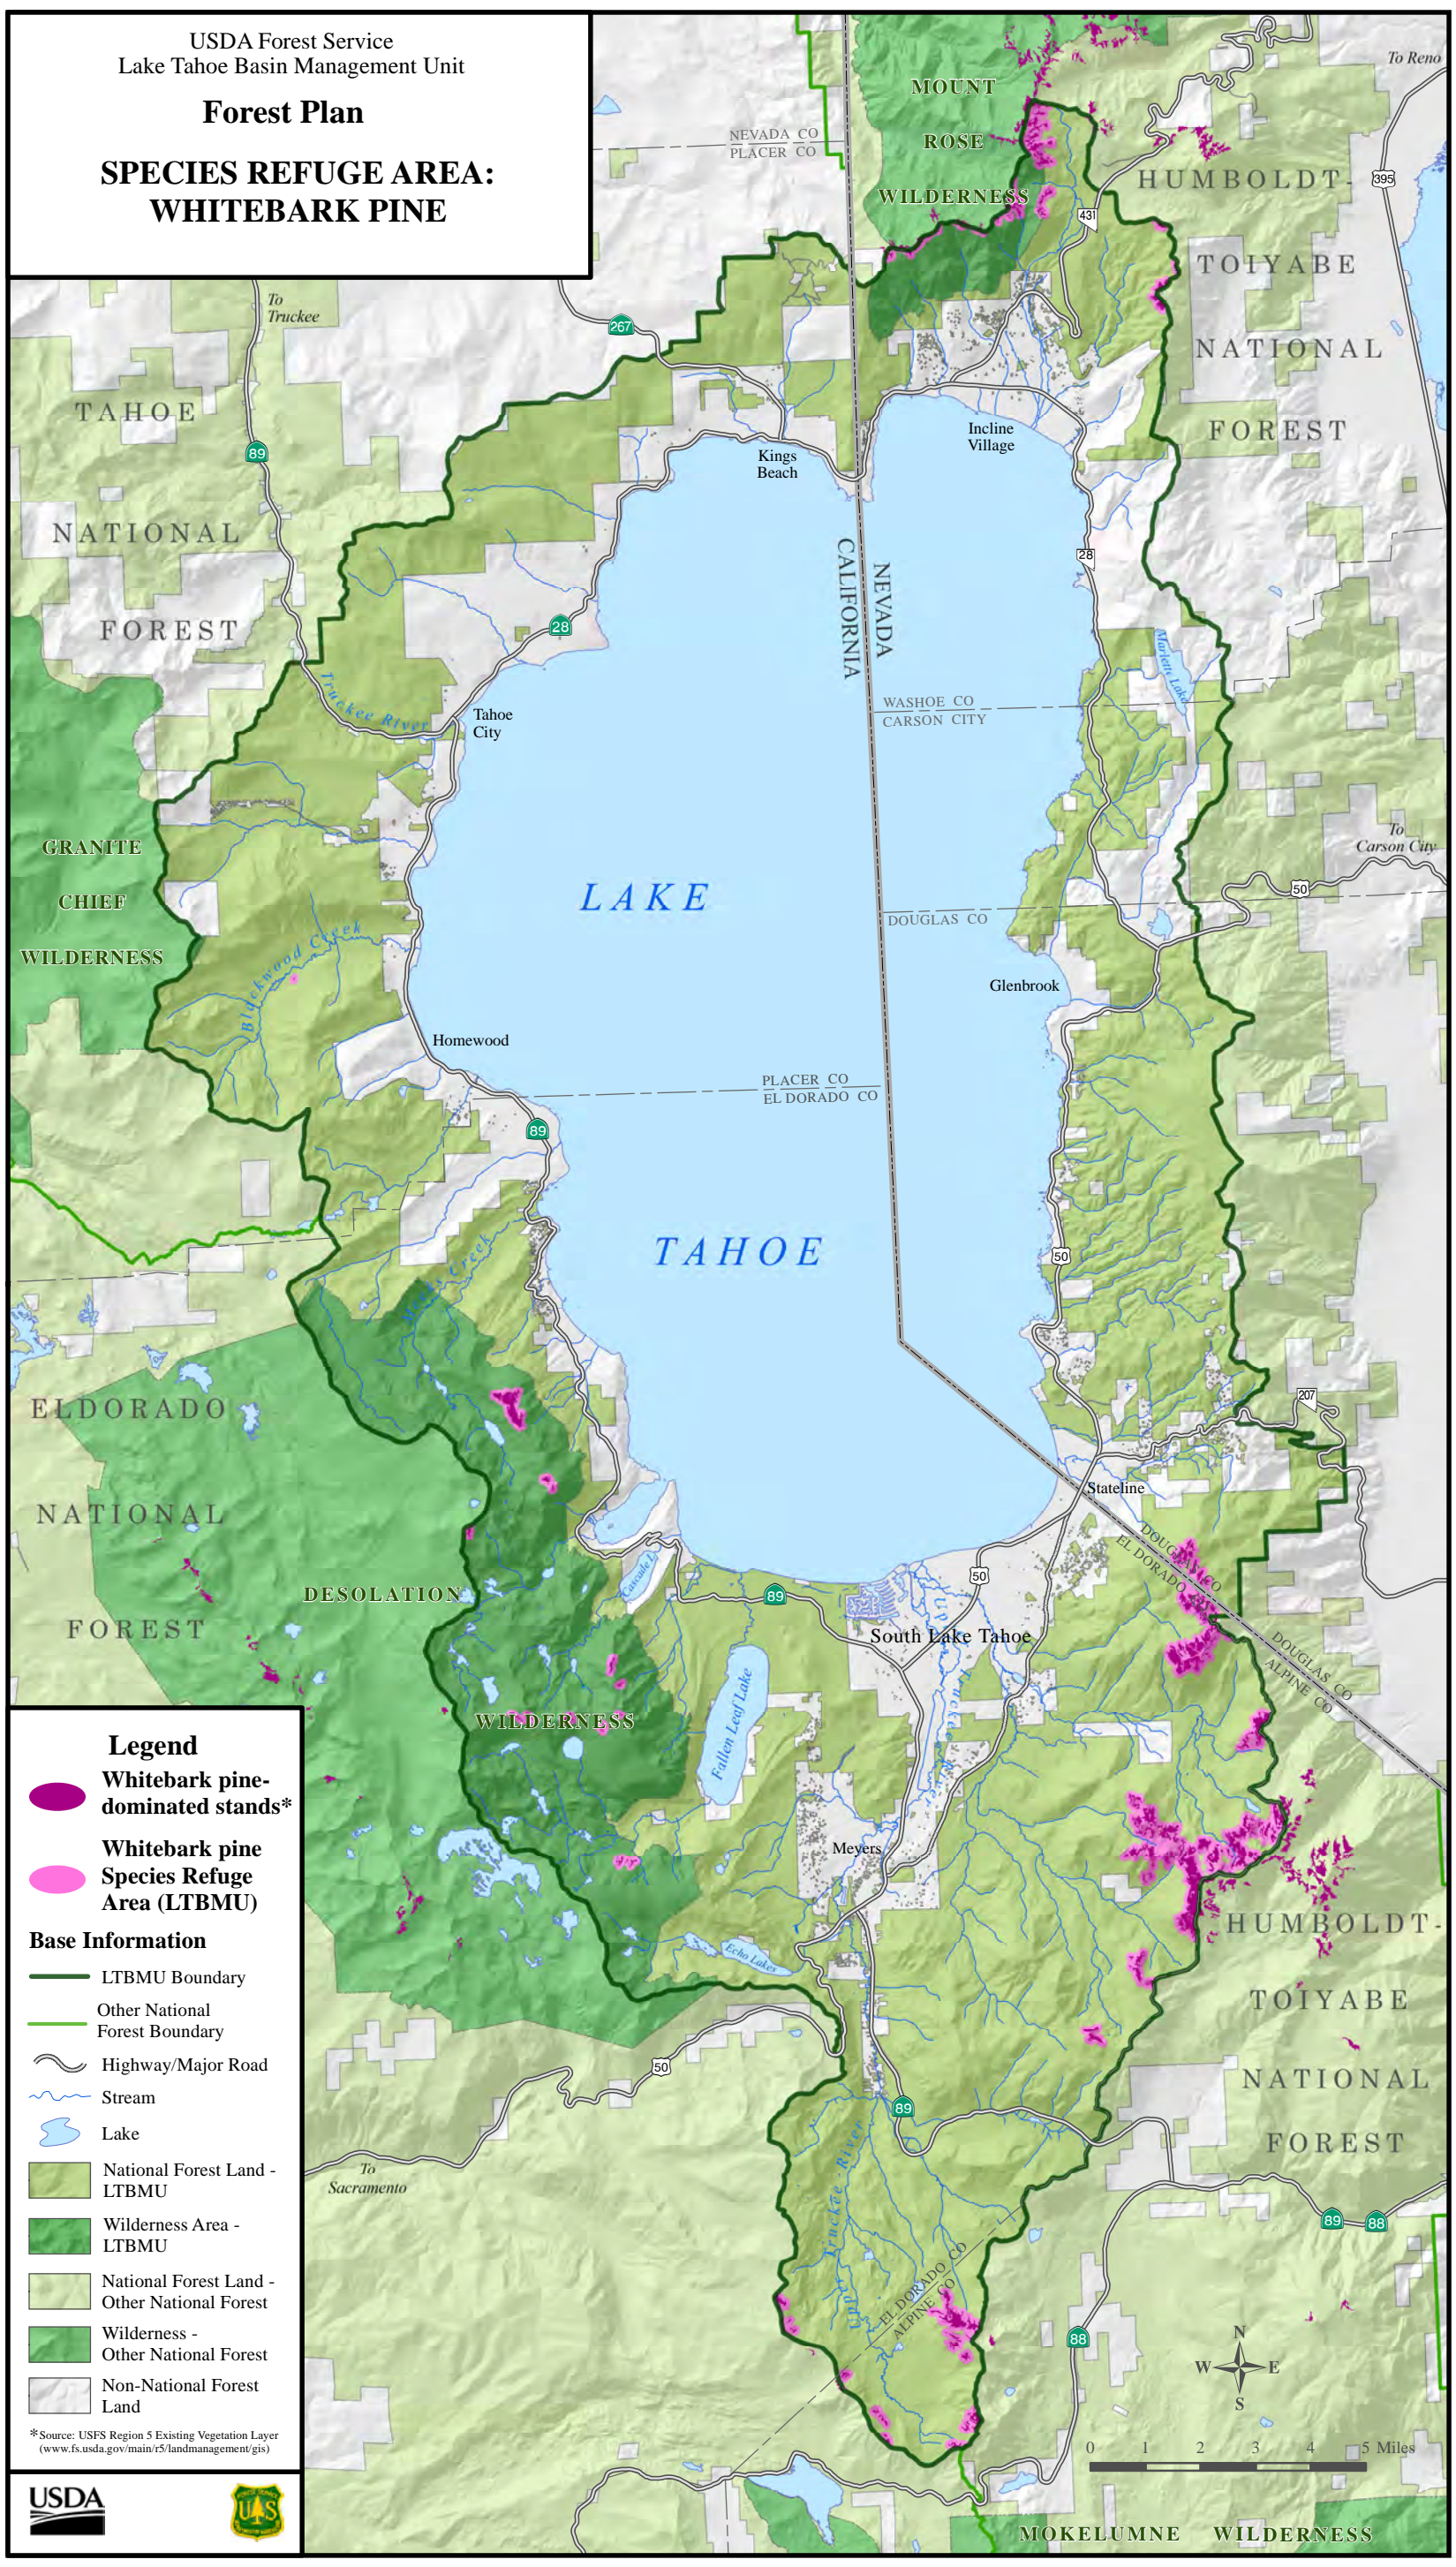

USDA Forest Service  
 Lake Tahoe Basin Management Unit  
**Forest Plan**  
**SPECIES REFUGE AREA:**  
**WHITEBARK PINE**

**Legend**

- Whitebark pine-dominated stands\*
- Whitebark pine Species Refuge Area (LTBMU)

**Base Information**

- LTBMU Boundary
- Other National Forest Boundary
- Highway/Major Road
- ~ Stream
- Lake
- National Forest Land - LTBMU
- Wilderness Area - LTBMU
- National Forest Land - Other National Forest
- Wilderness - Other National Forest
- Non-National Forest Land

\* Source: USFS Region 5 Existing Vegetation Layer (www.fs.usda.gov/main/r5/landmanagement/gis)