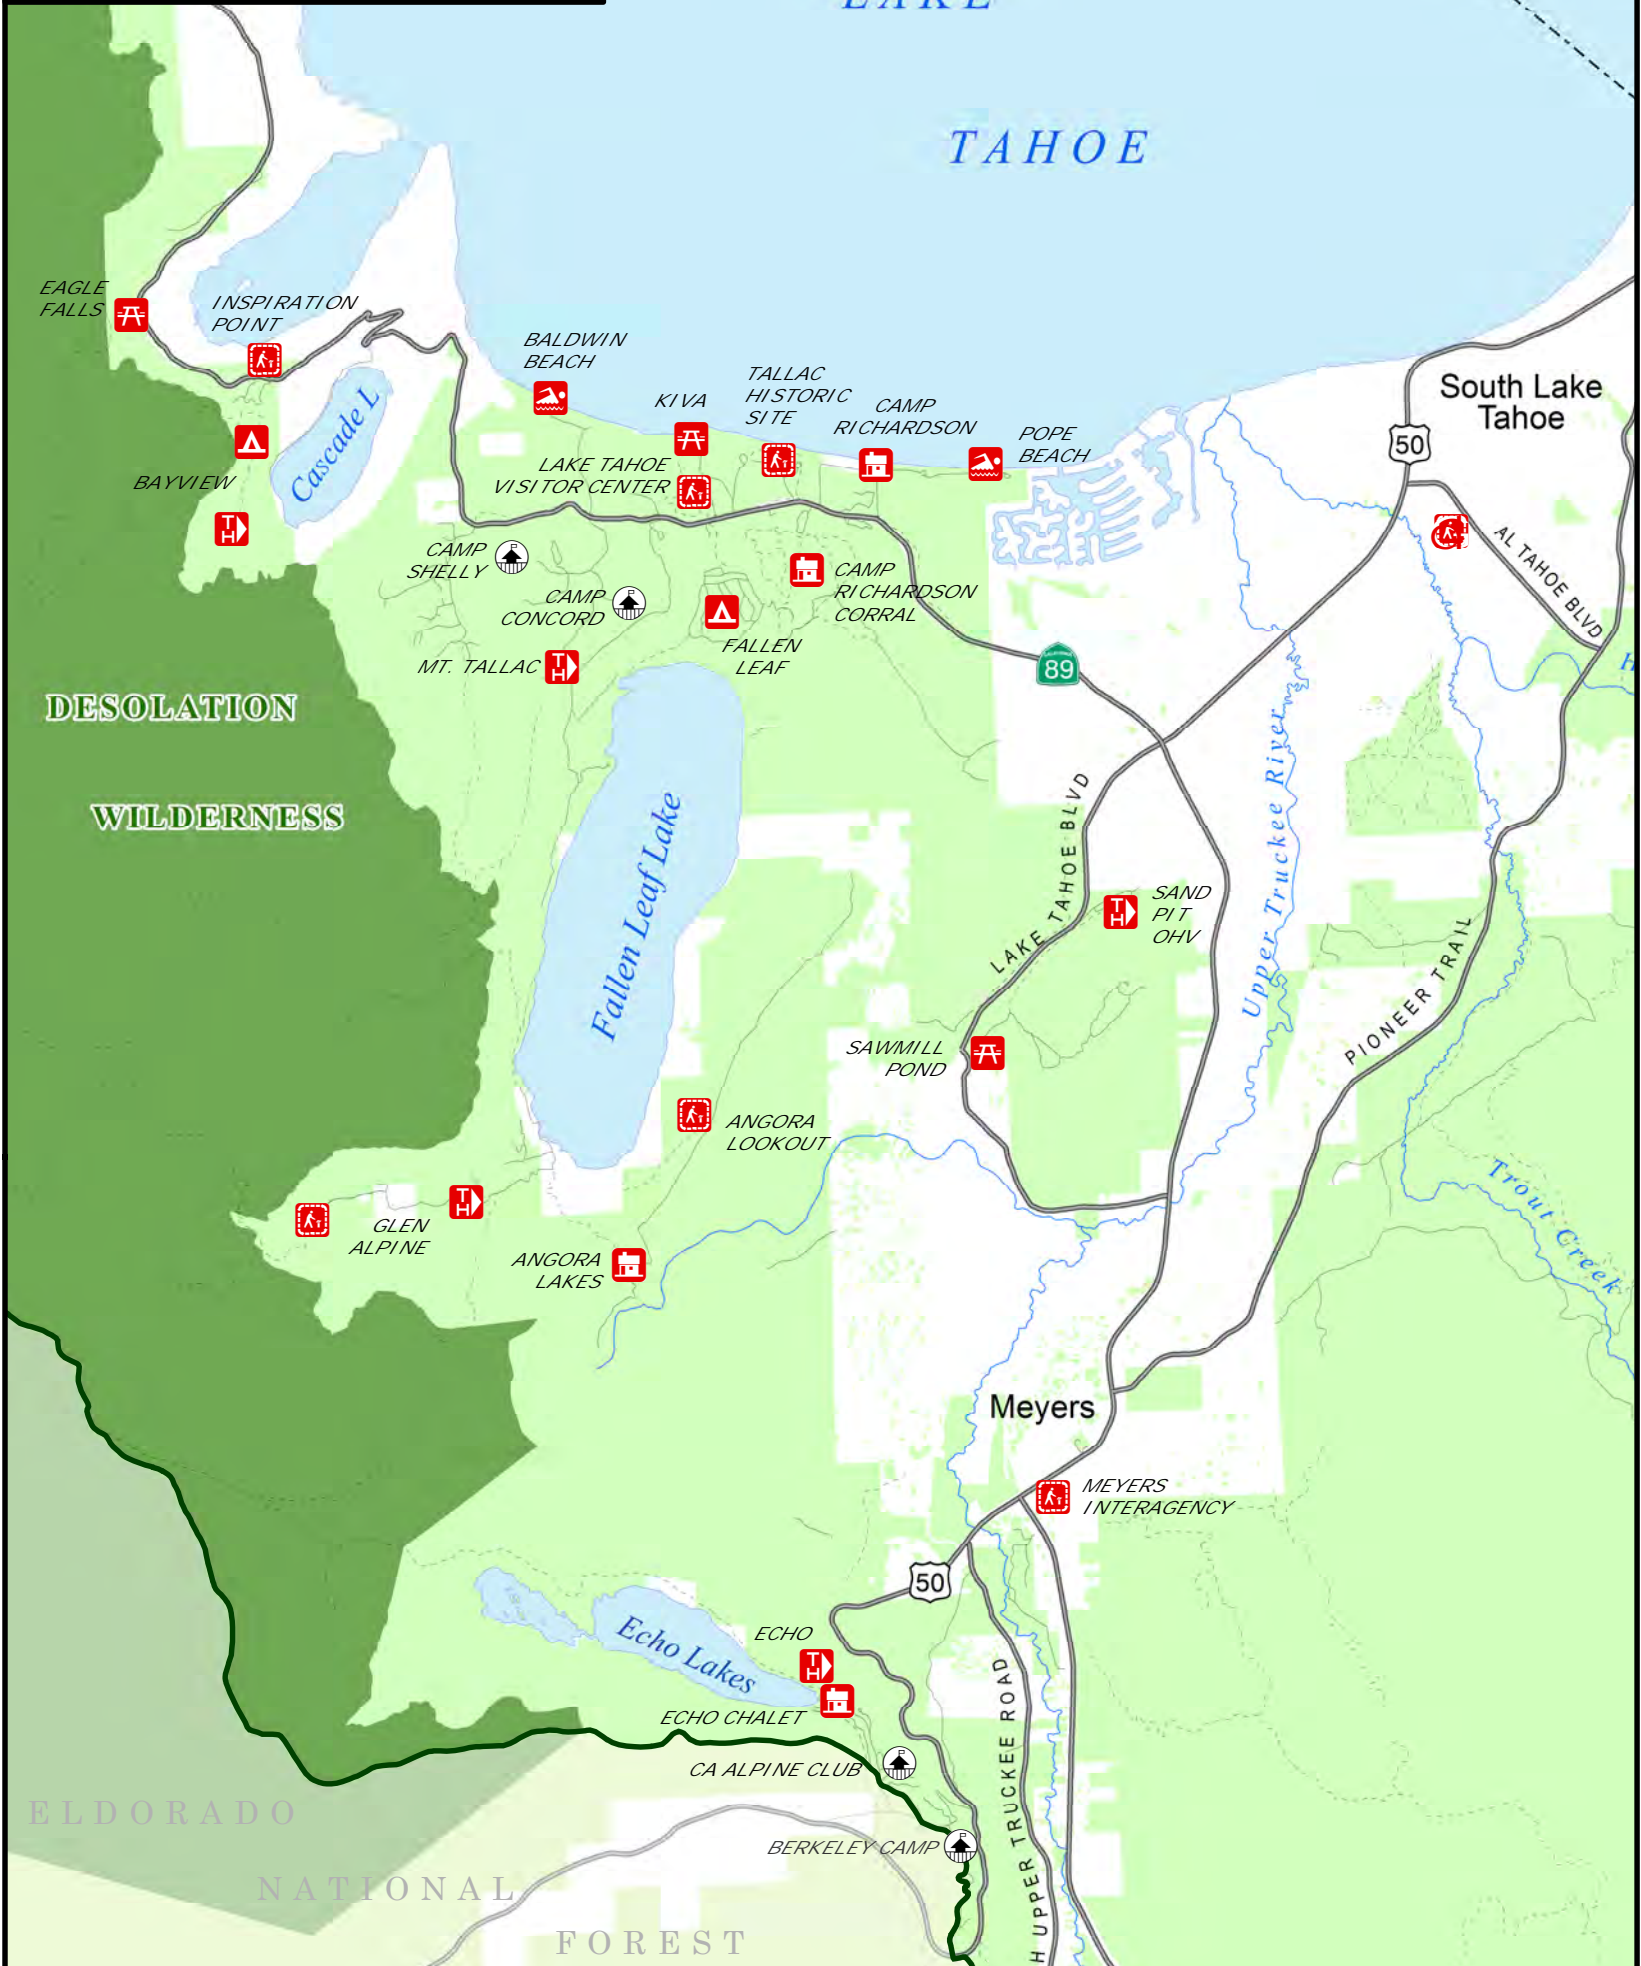

USDA Forest Service
 Lake Tahoe Basin Management Unit

Forest Plan

**EXISTING DEVELOPED
 & PERMITTED
 RECREATION SITES - INSET**

Legend

Recreation Sites	Base Information
Forest Supervisor's Office	LTBMU Boundary
Campground	National Forest Road
Day Use Site	National Forest Trail
Interpretive Site	Highway/Major Road
Swimming Beach	Stream
Trailhead	Lake
Resort	Land Status
Organization Camp	National Forest Land
	Wilderness
	National Forest Land - Other N.F.
	Wilderness - Other National Forest
	Non-National Forest Land