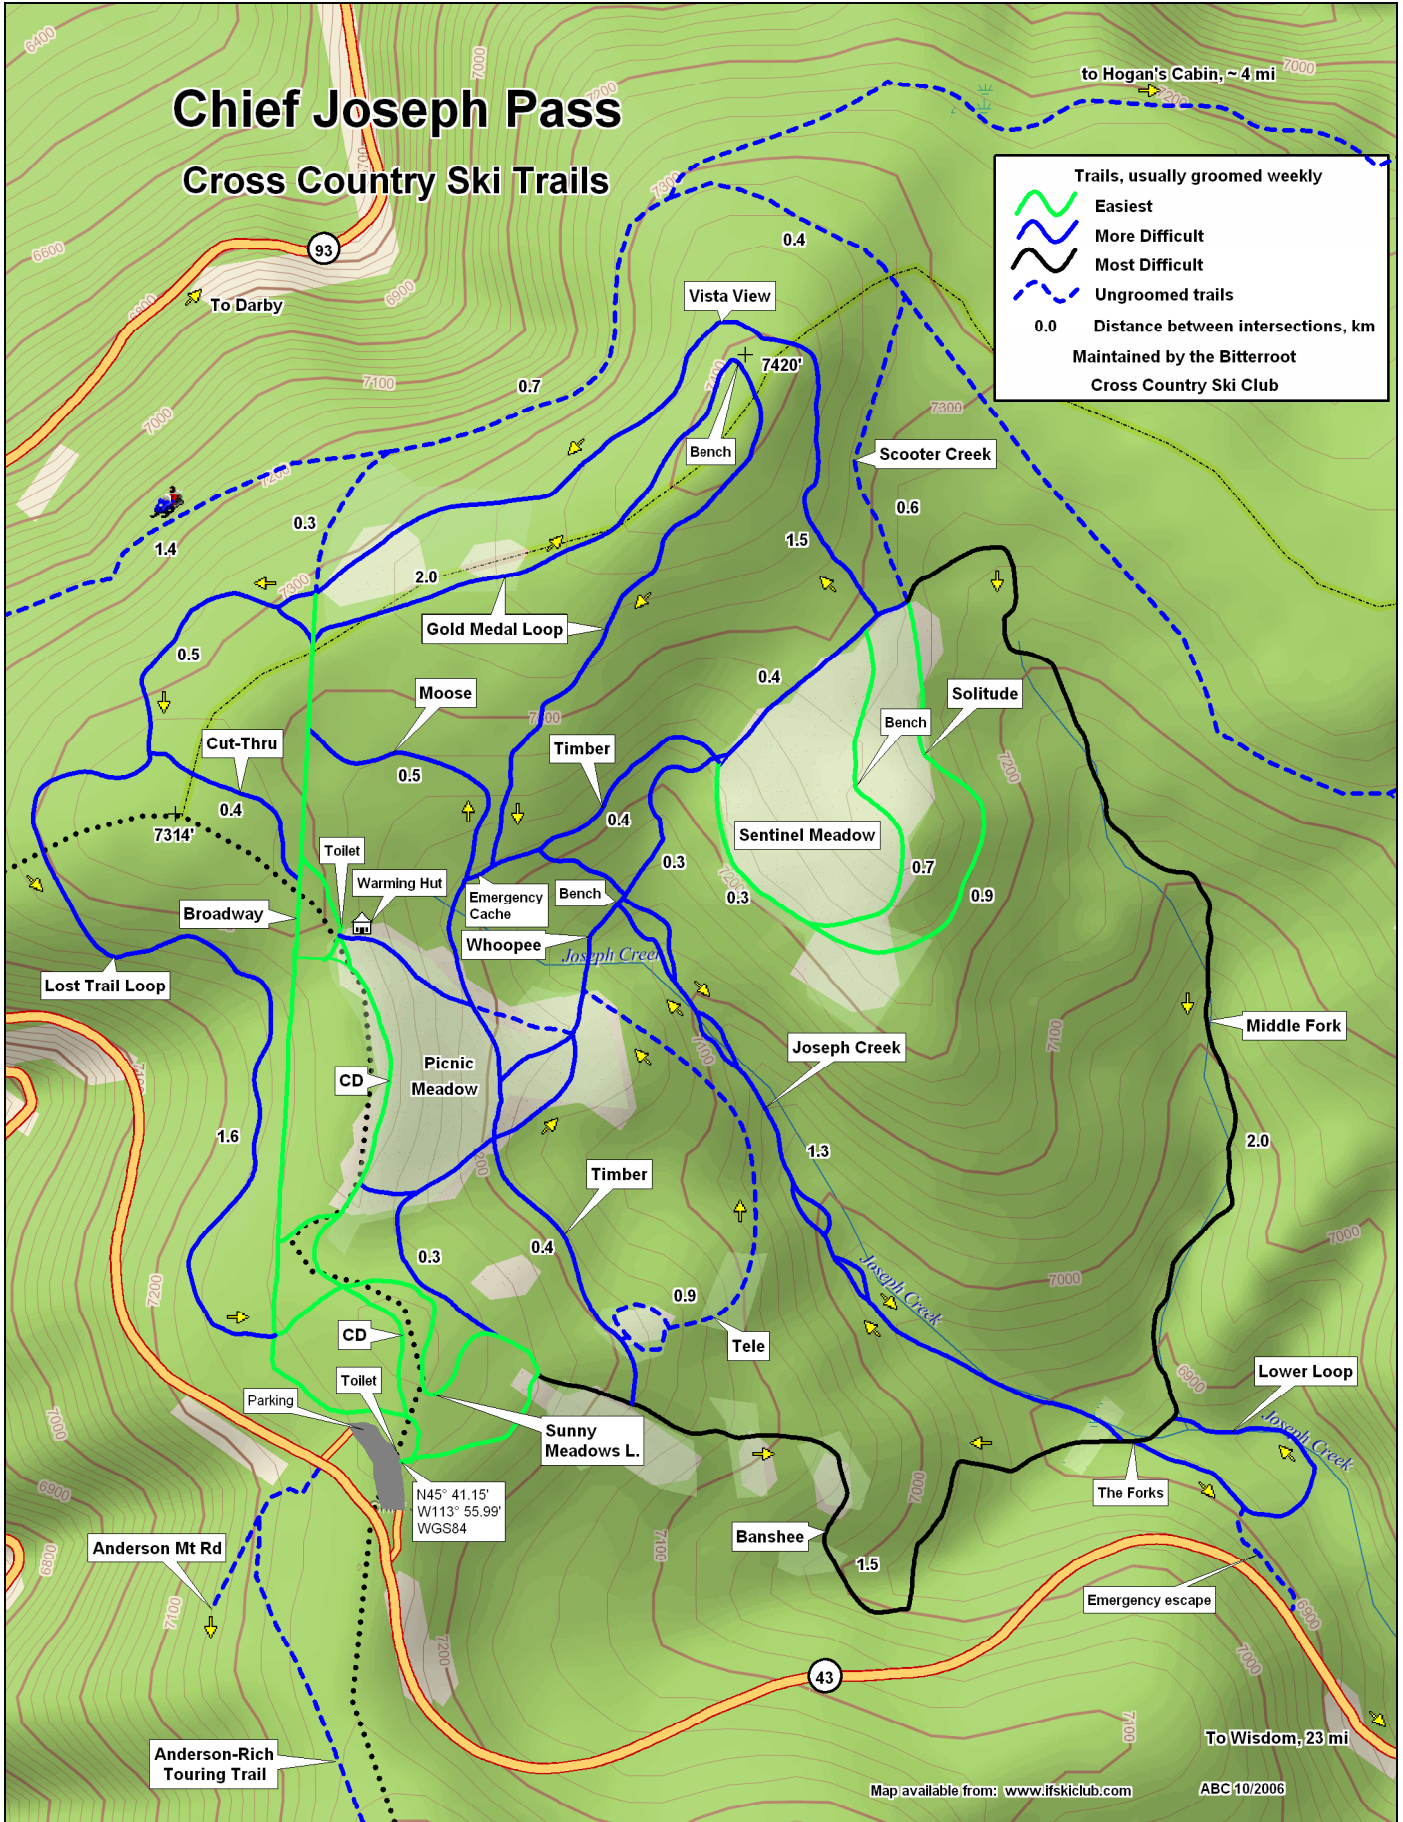

Chief Joseph Pass Cross Country Ski Trails

Trails, usually groomed weekly

-  Easiest
-  More Difficult
-  Most Difficult
-  Ungroomed trails

0.0 Distance between intersections, km
Maintained by the Bitterroot
Cross Country Ski Club

Map available from: www.ifskiclub.com ABC/10/2006