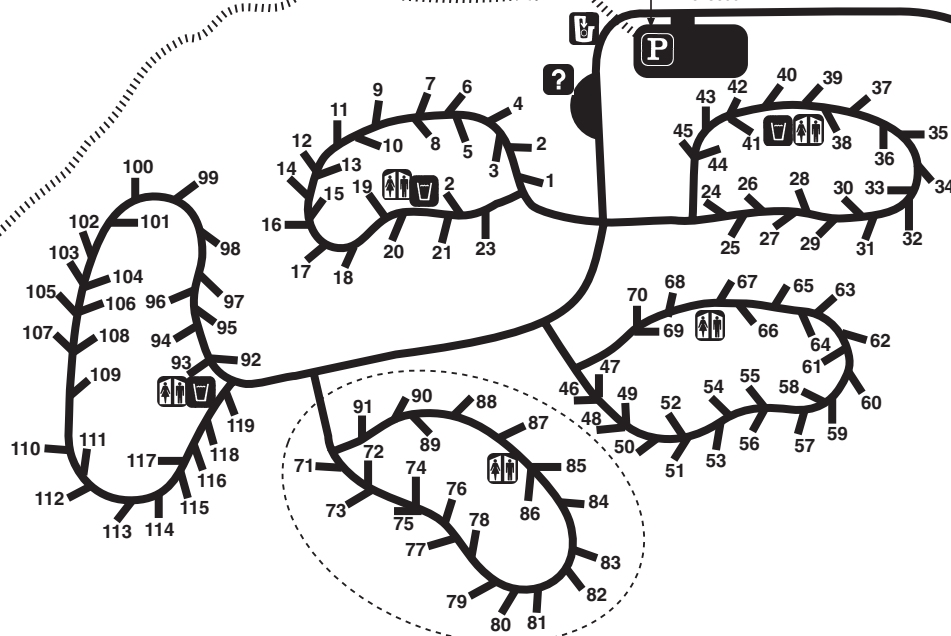

Tracy Ridge Recreation Area

Allegheny National Forest

Land of Many Uses Interpretive Trail

UTM - NAD27:
E 676060
N 4645600

Can be reserved as large group site for maximum of 168 people and 42 vehicles

Land of Many Uses Interpretive Trail

Interpretive Trail

321

Willow Bay & New York State Line - 5 mi.

Warren, PA - 28 mi.

Legend

- Water
- Parking
- Toilets
- Trail
- Dumpster
- Trailer Dump Station
- Information

To Johnnycake Trail*

North Country National Scenic Trail* & Allegheny Reservoir - 3 mi.

To Tracy Ridge Trail*

*See Johnnycake/Tracy Ridge Trail & North Country National Scenic Trail brochures