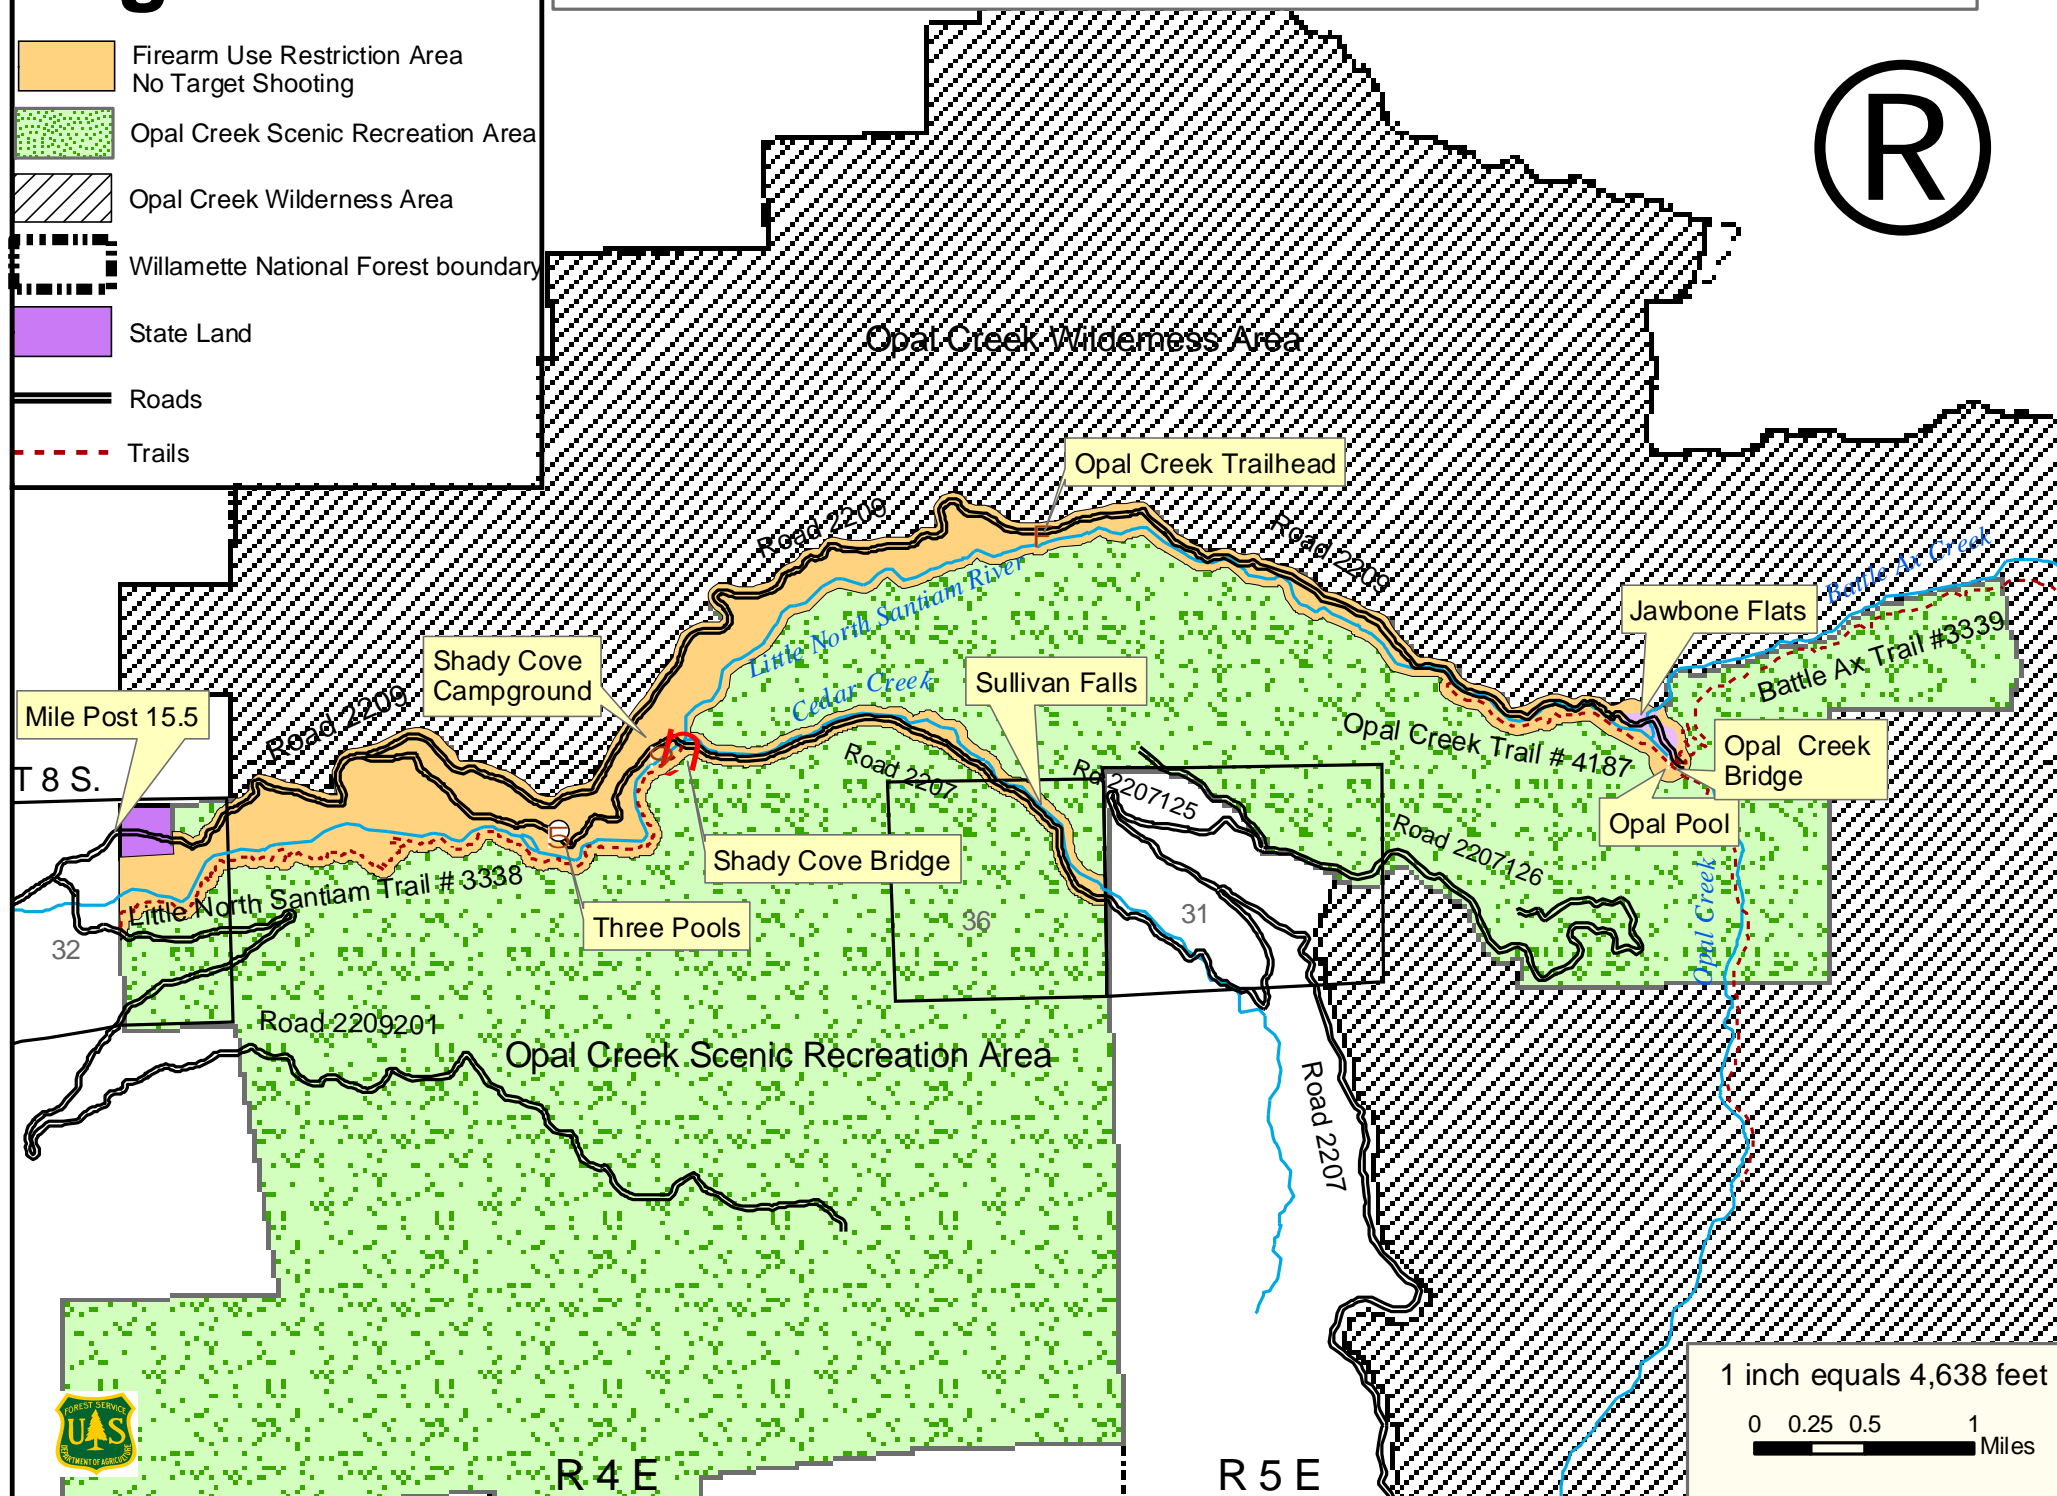

Legend

-  Firearm Use Restriction Area
No Target Shooting
-  Opal Creek Scenic Recreation Area
-  Opal Creek Wilderness Area
-  Willamette National Forest boundary
-  State Land
-  Roads
-  Trails

Opal Creek Scenic Recreation Area Firearm Use Restriction Area

1 inch equals 4,638 feet
 0 0.25 0.5 1 Miles